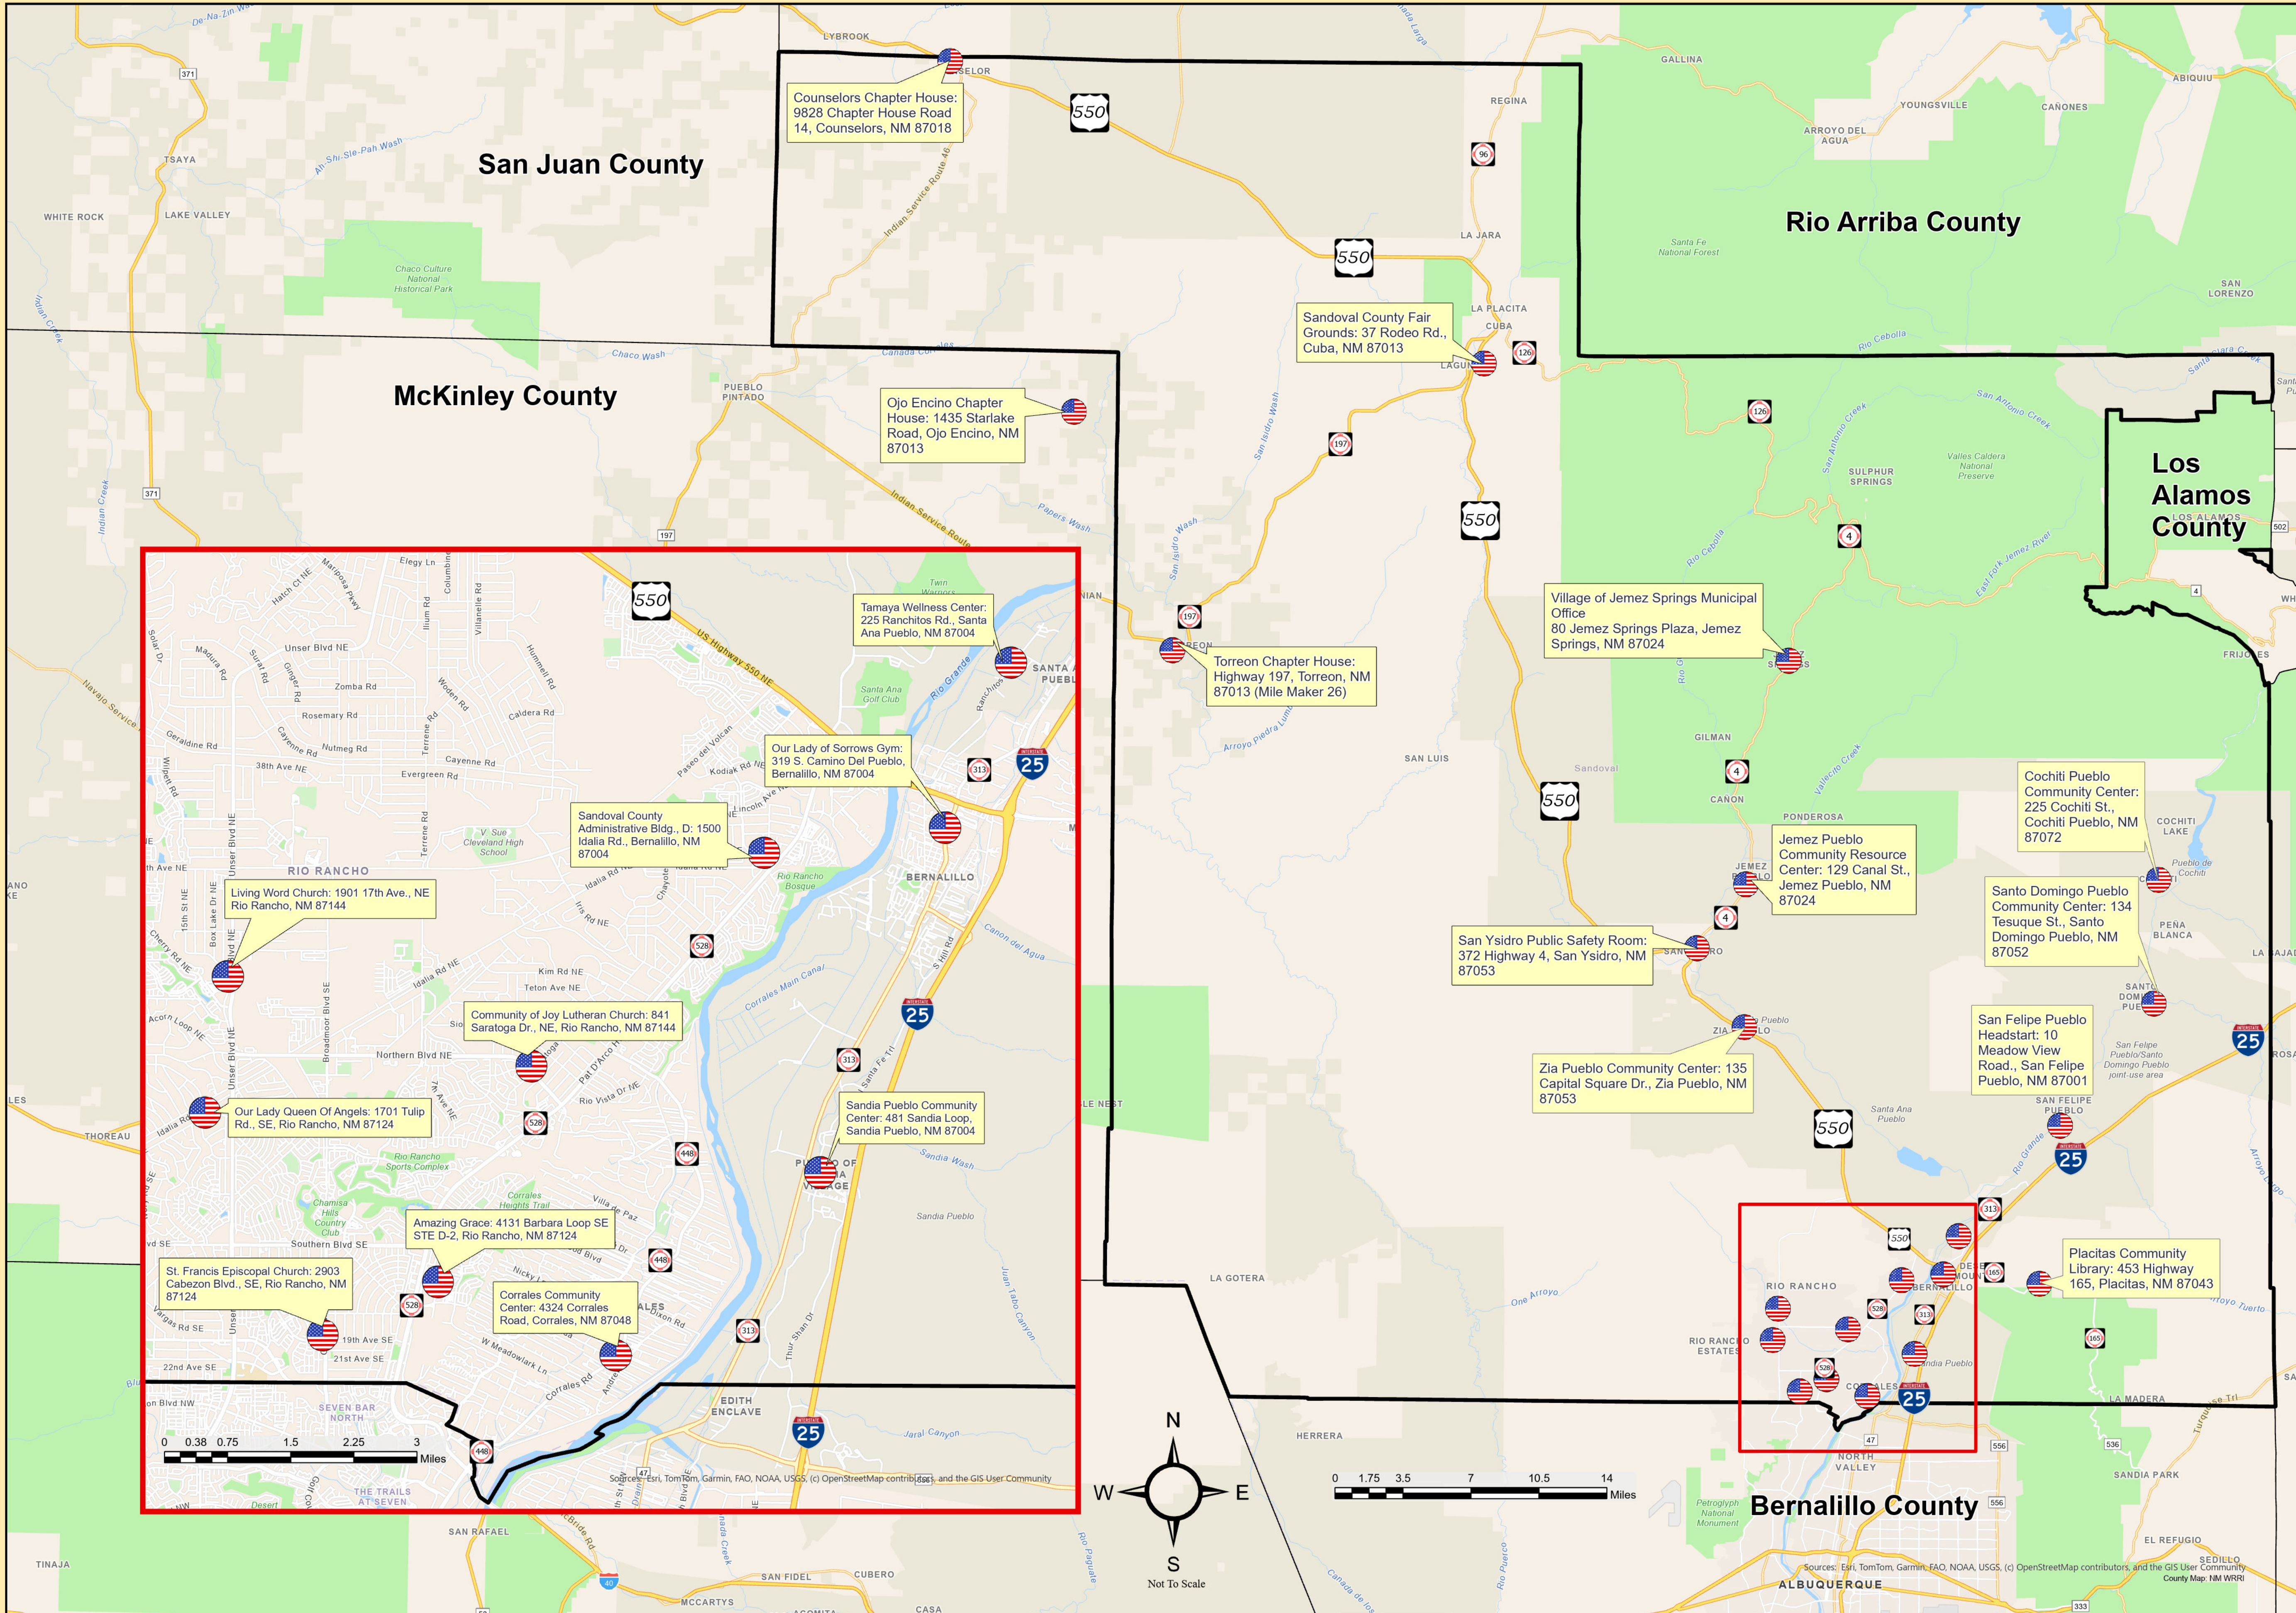

2026 Gubernatorial Primary- Early Voting Locations

Location:
Sandoval County, NM

Contact Information

For more information please contact the Sandoval County Bureau of Elections

Telephone- 505-867-7577

Sandoval County Administration Building
1500 Idalia Rd, Building D,
Bernalillo, NM 87004

or visit the Sandoval County Website
www.sandovalcountynm.gov

Disclaimer

Map prepared by: Andrew Leonard
Sandoval County
Bureau of Elections
GIS Section
1500 Idalia Rd. Building D,
Bernalillo, New Mexico 87004

Information provided on the map is for reference purposes only. All information should be independently verified.