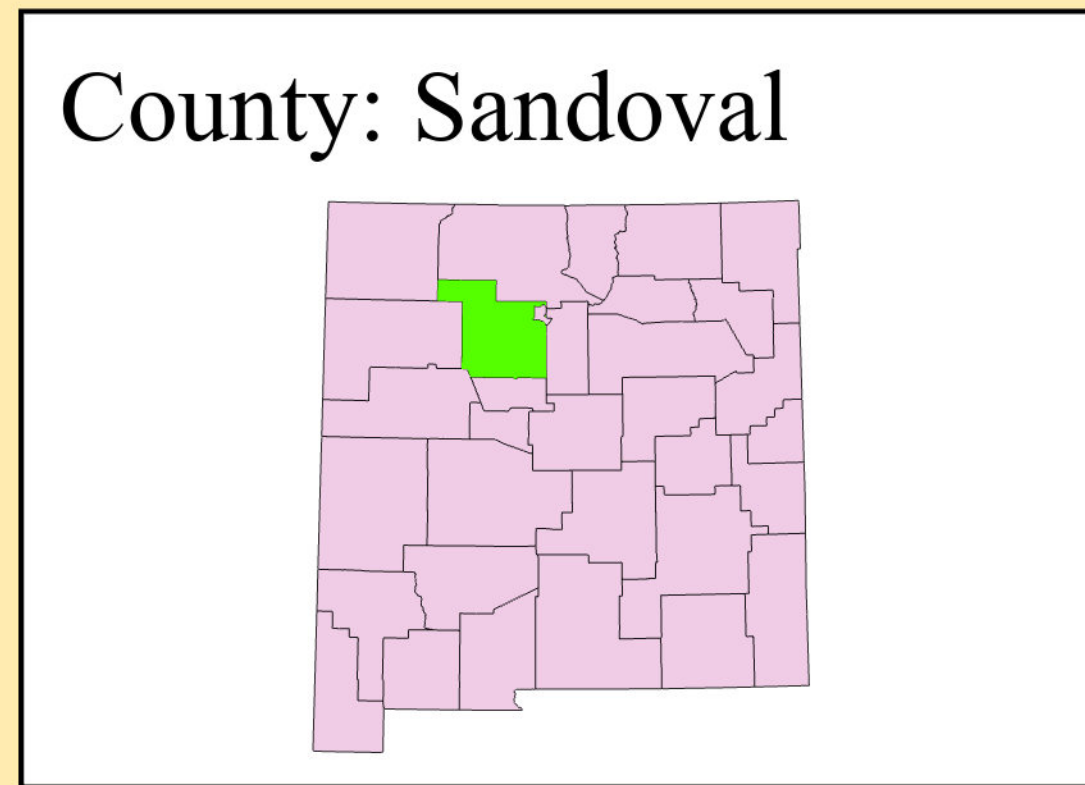

2026 Gubernatorial Primary- Early Voting Locations

Location:
Sandoval County, NM

Contact Information

For more information please contact the Sandoval County Bureau of Elections

Telephone- 505-867-7577

Sandoval County Administration Building
1500 Idalia Rd, Building D,
Bernalillo, NM 87004