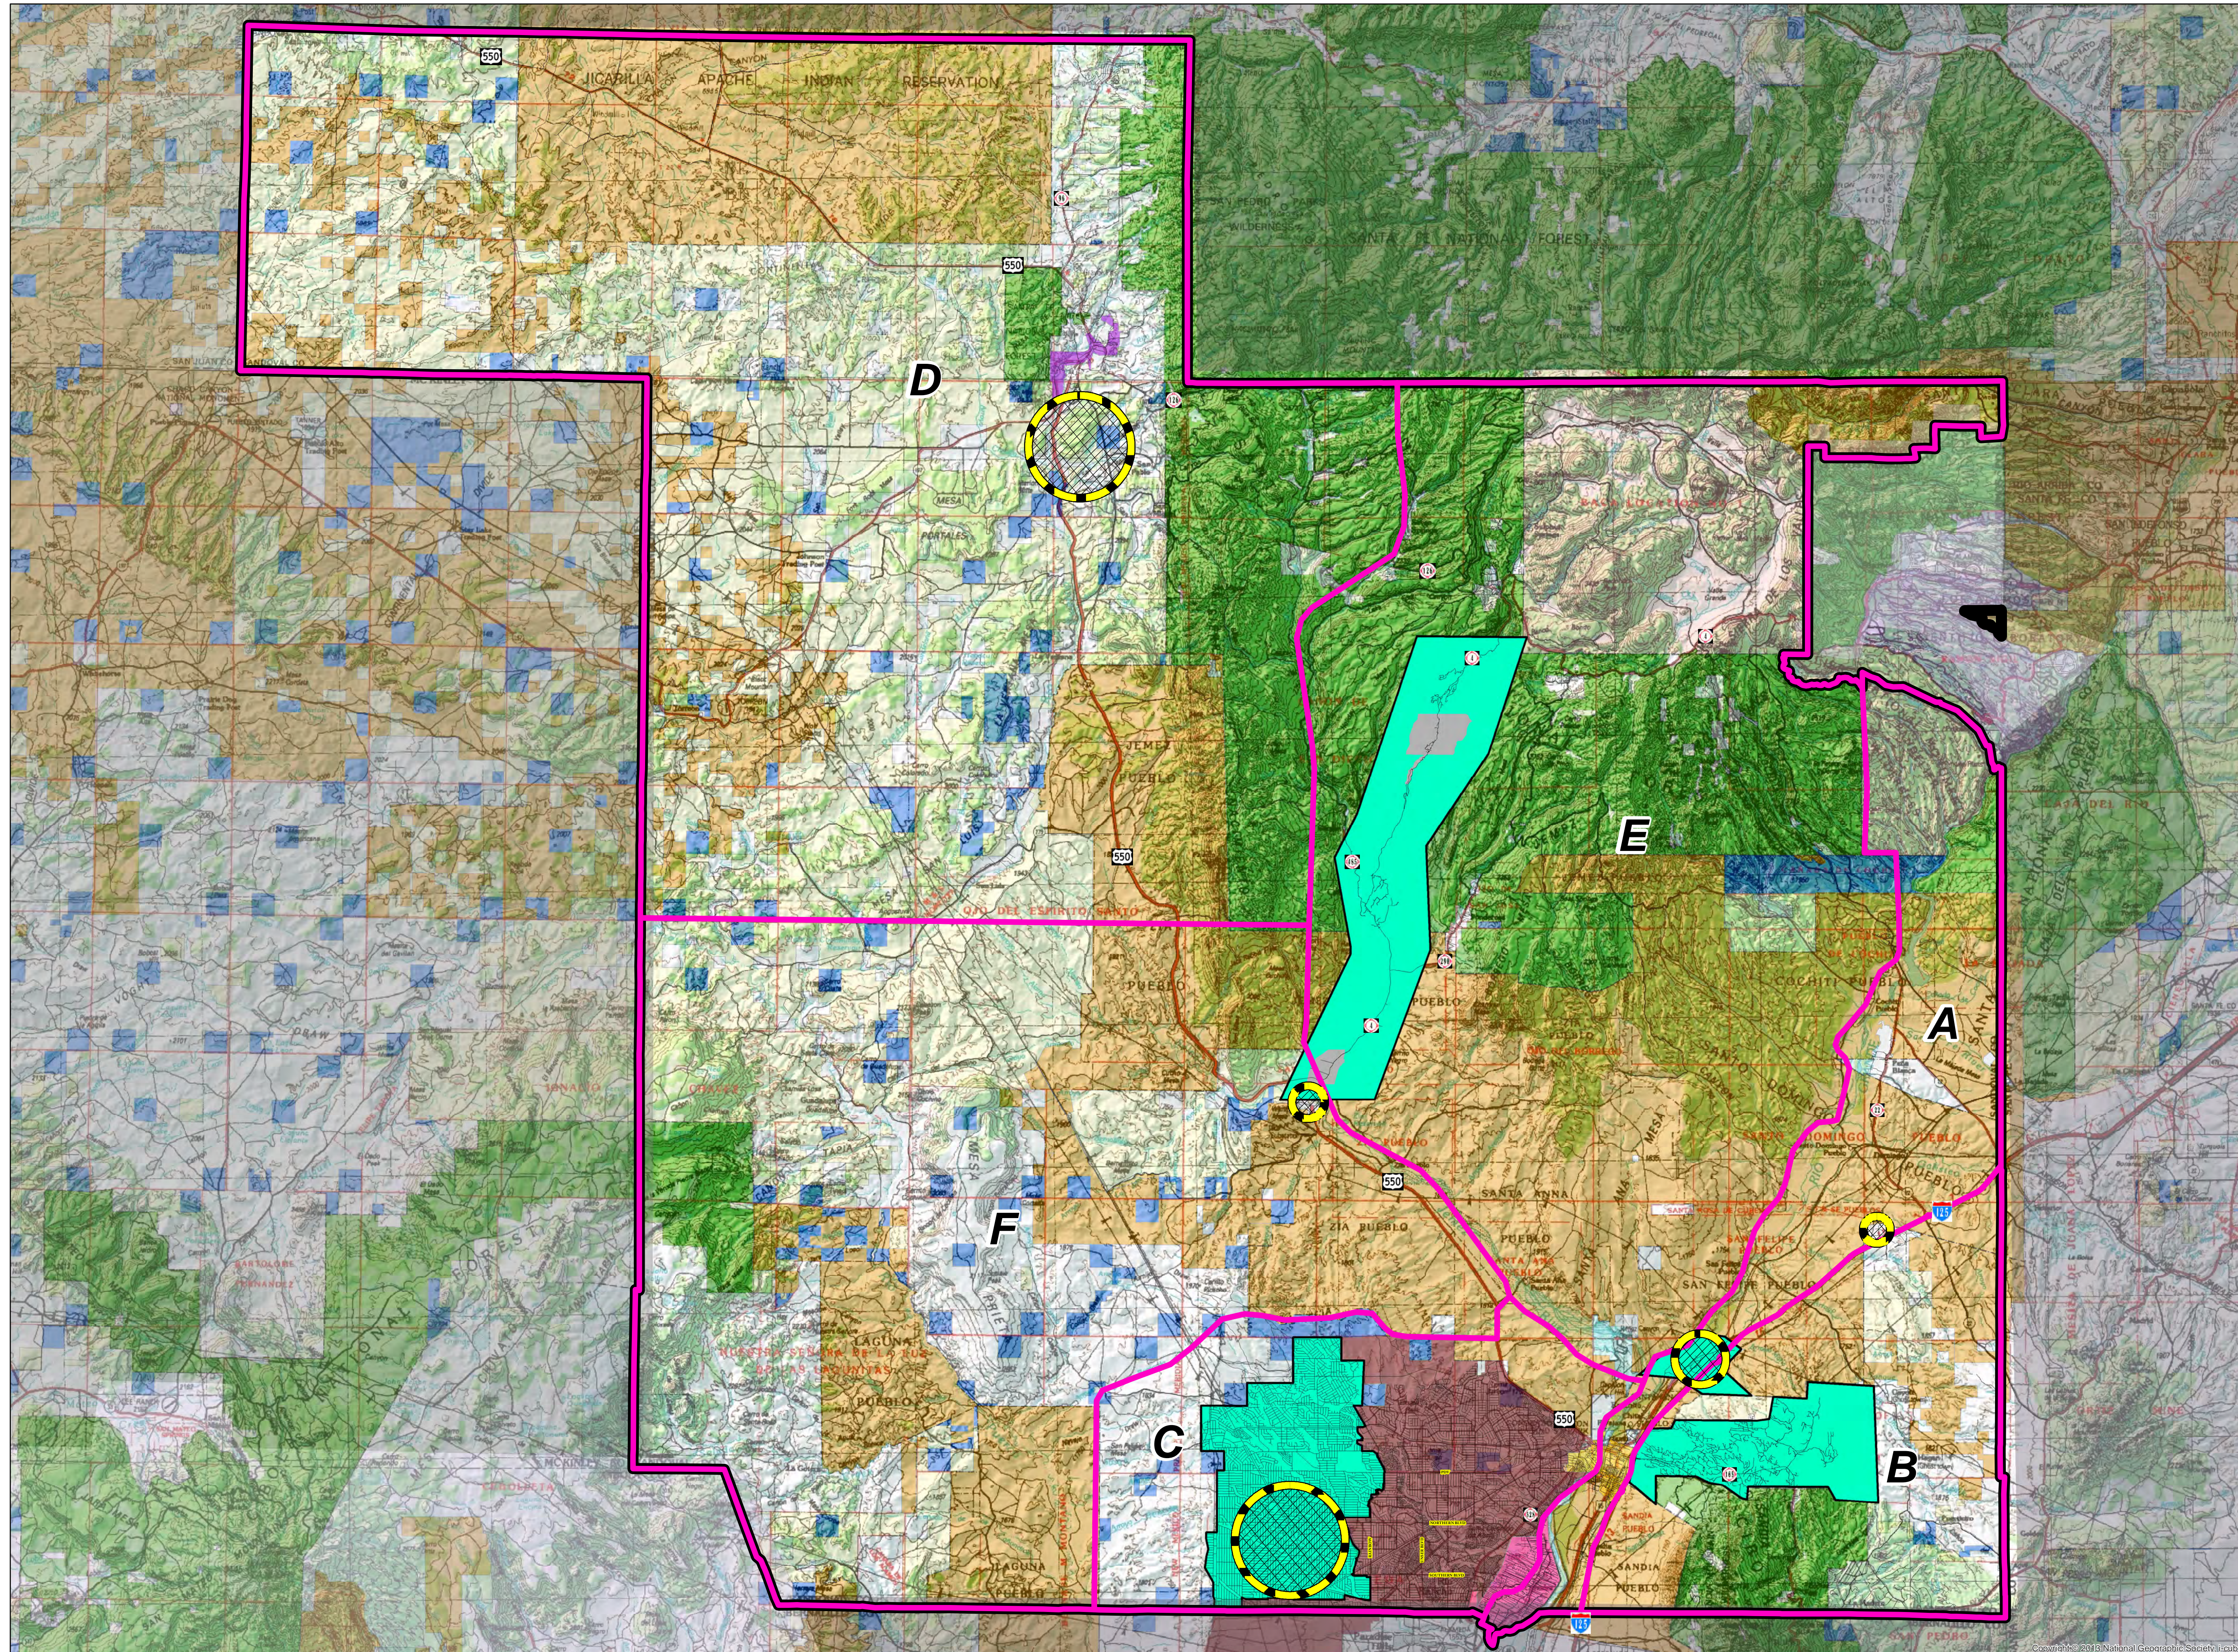

# Sandoval County Planning Map

Adopted Feb 28, 2024

Planning Regions

Area Plans

*Jemez*  
*Rio Rancho Estates*  
*Algodones*  
*Placitas*

Commercial Node Locations

*RRE - Paseo Del Volcan*  
*San Ysidro - Monterrey*  
*County Fairgrounds*  
*Algodones*  
*Budagthers*

*The information on this map is for reference purposes only. This is not an official document. All information should be independently verified.*

*Website: [sandovalcountynm.gov](http://sandovalcountynm.gov)*

*Map prepared by: Gary L Pals IV  
GIS Section  
Planning and Zoning Division  
1500 Idalia RD Building D  
Bernalillo, New Mexico 87004*