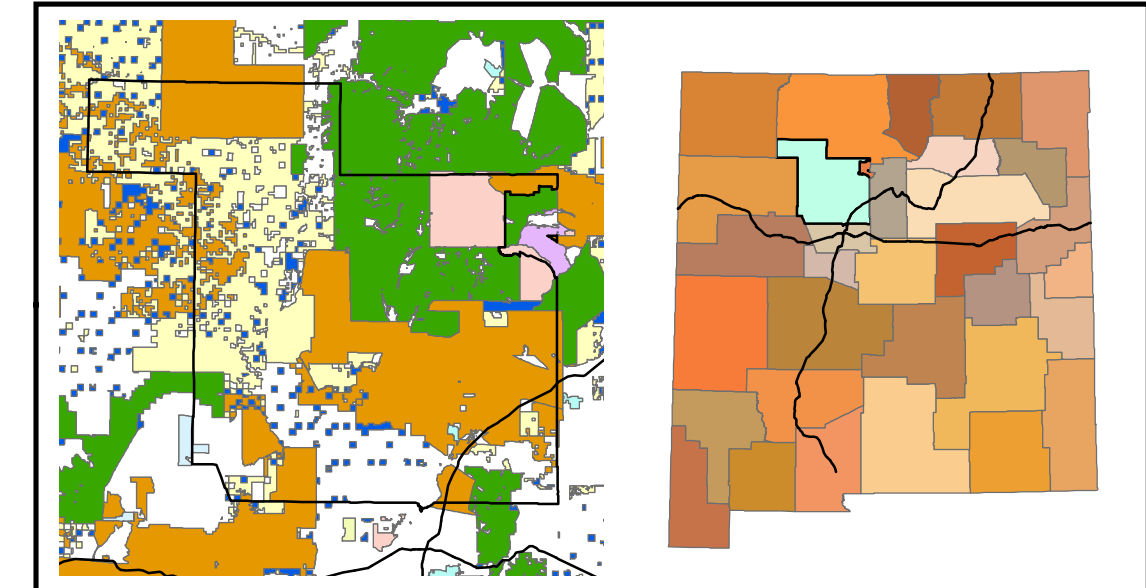

# Sandoval County Planning Map

Adopted Feb 28, 2024

Planning Regions

Area Plans

*Jemez*  
*Rio Rancho Estates*  
*Algodones*  
*Placitas*

Commercial Node Locations

*RRE - Paseo Del Volcan*  
*San Ysidro - Monterrey*  
*County Fairgrounds*  
*Algodones*  
*Budagthers*

*The information on this map is for reference purposes only. This is not an official document. All information should be independently verified.*

*Website: [sandovalcountynm.gov](http://sandovalcountynm.gov)*