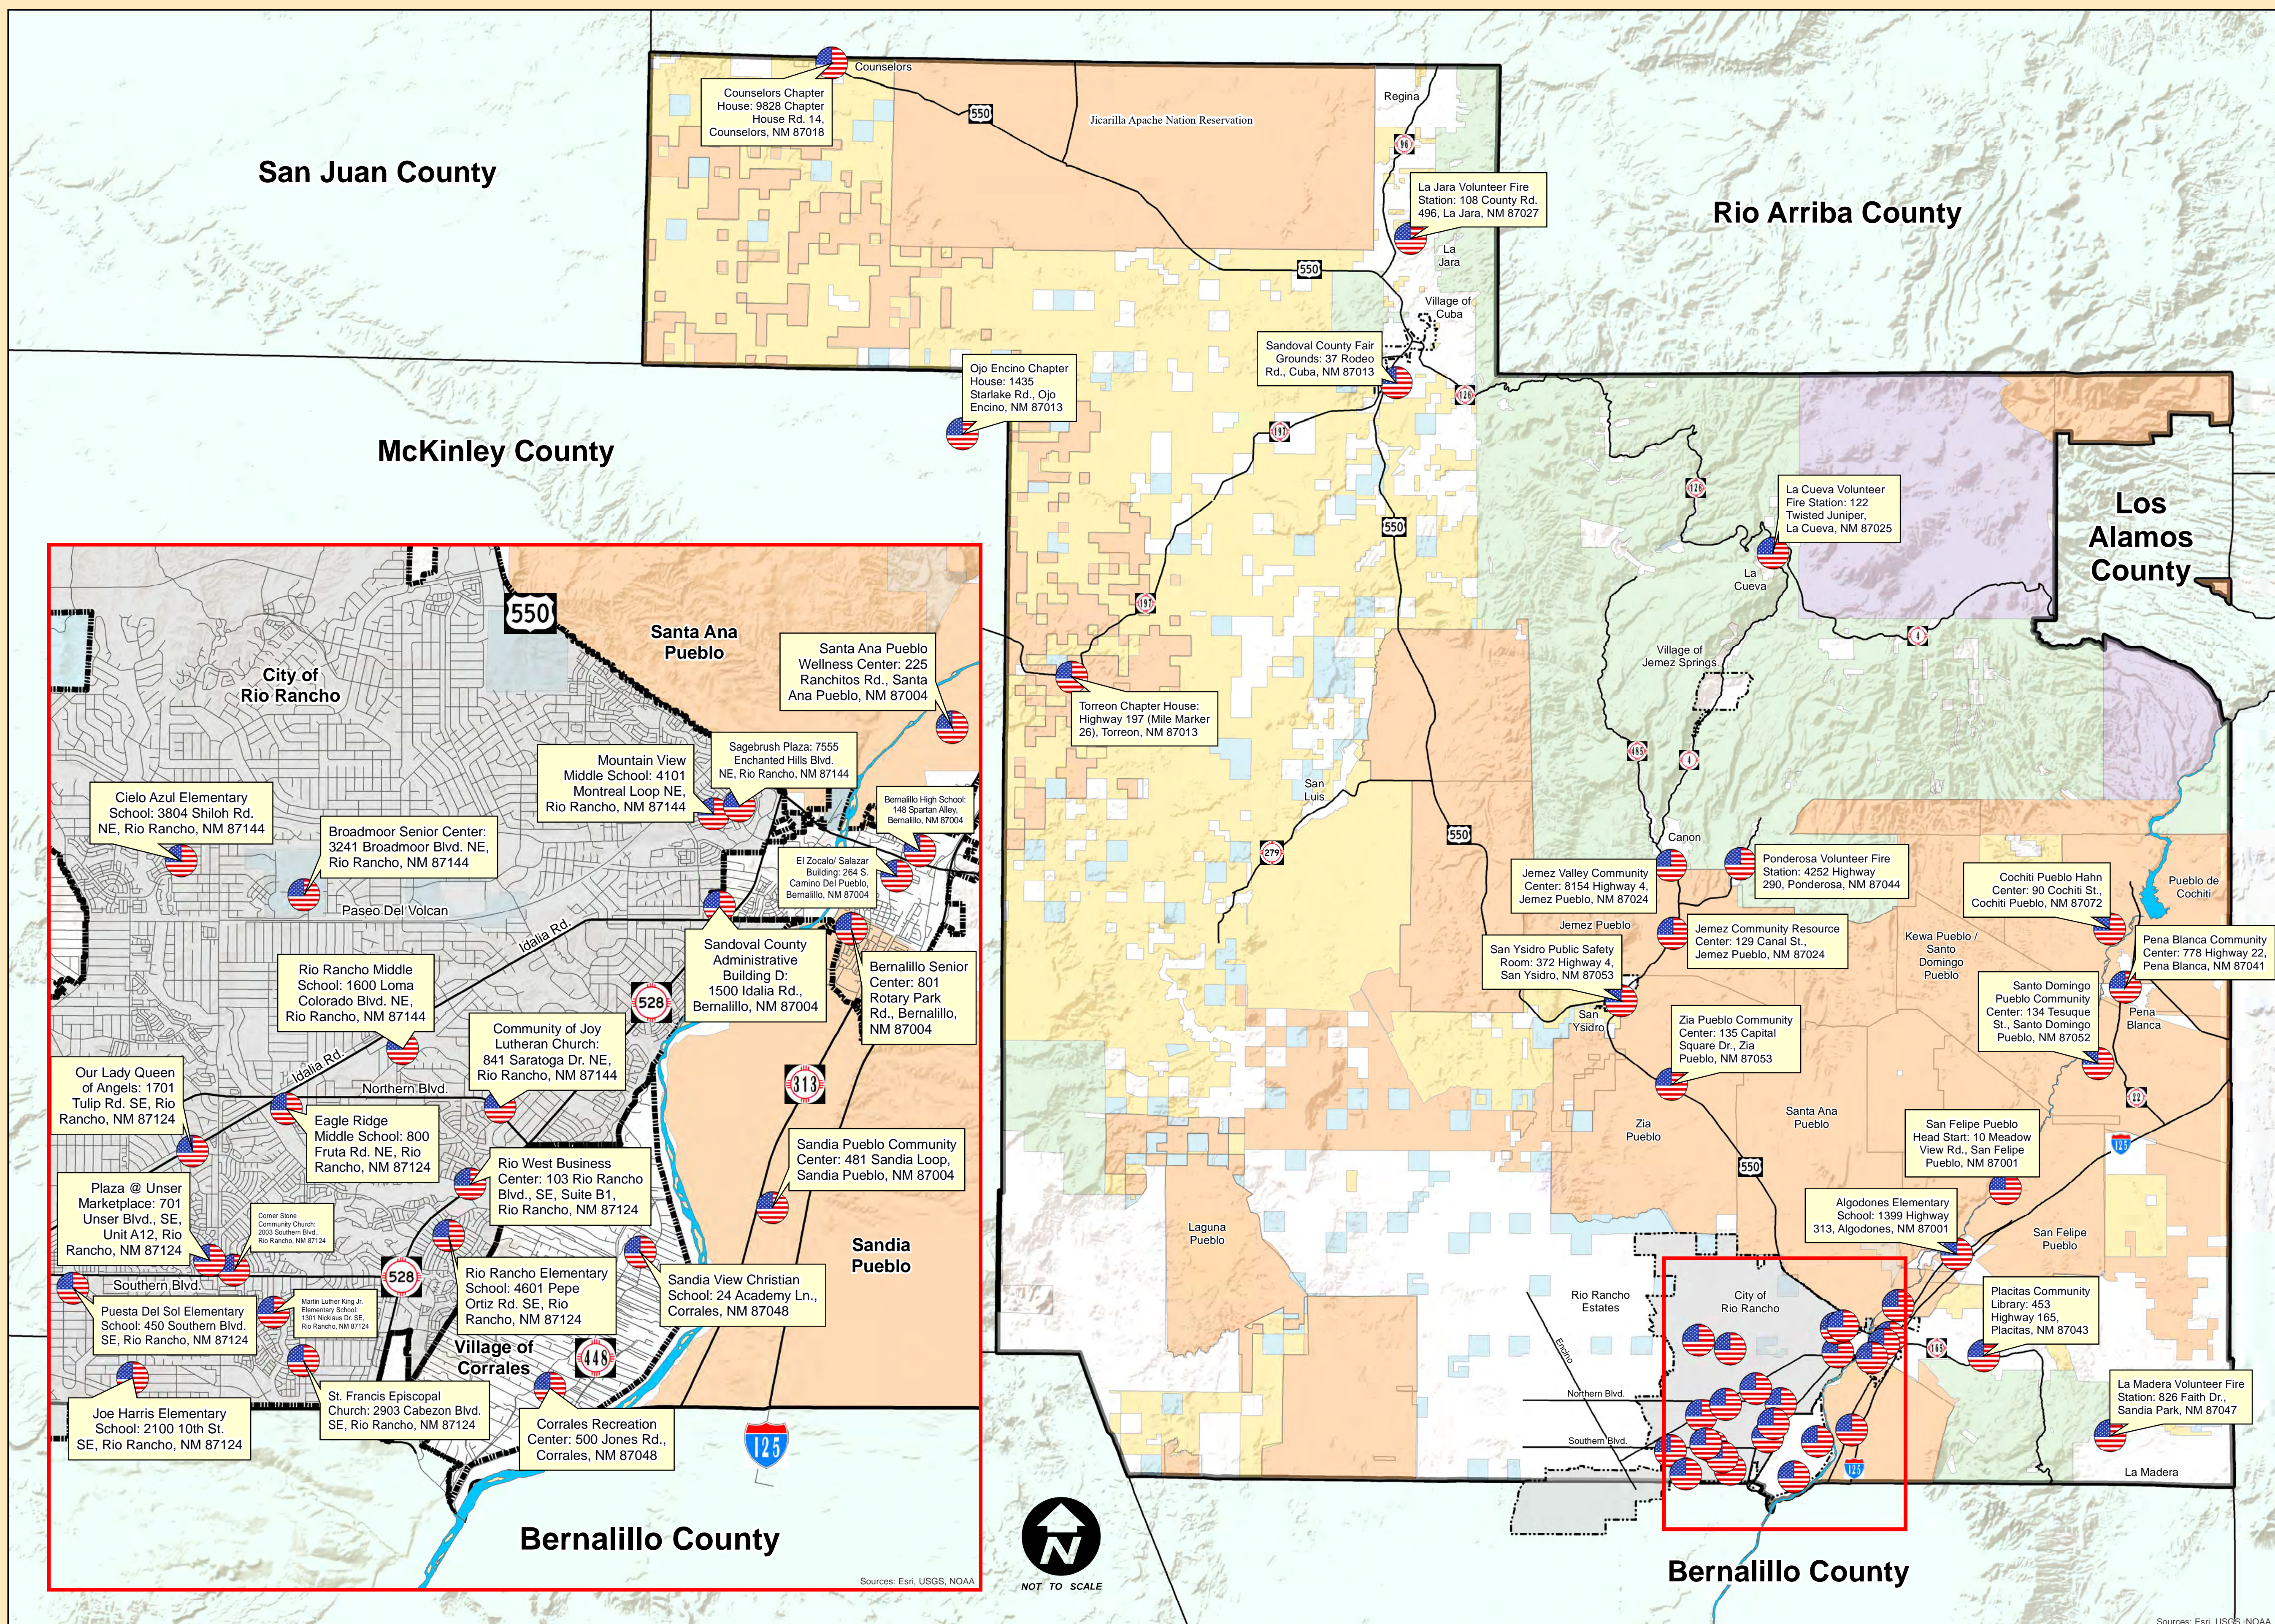

# 2024 Primary - Voting Convenience Centers

# Primary Election - June 4th, 2024

**Location:**  
Sandoval County, NM

**Contact Information**  
Should you need more information please contact the Sandoval County Bureau of Elections  
Telephone – 505-867-7577  
Sandoval County Administration Building  
1500 Idalia Rd, Building D,  
Bernalillo, NM 87004  
Normal office hours are 8 a.m. to 5 p.m.  
Monday through Friday  
or visit the Sandoval County Website  
[www.sandovalcountynm.gov](http://www.sandovalcountynm.gov)

**Disclaimer**  
Map prepared by: Jared Massegee  
Sandoval County  
Planning and Zoning Division  
GIS Section  
1500 Idalia RD, Building D,  
Bernalillo, New Mexico 87004  
The information on this map is for reference purposes only.  
All information should be independently verified.