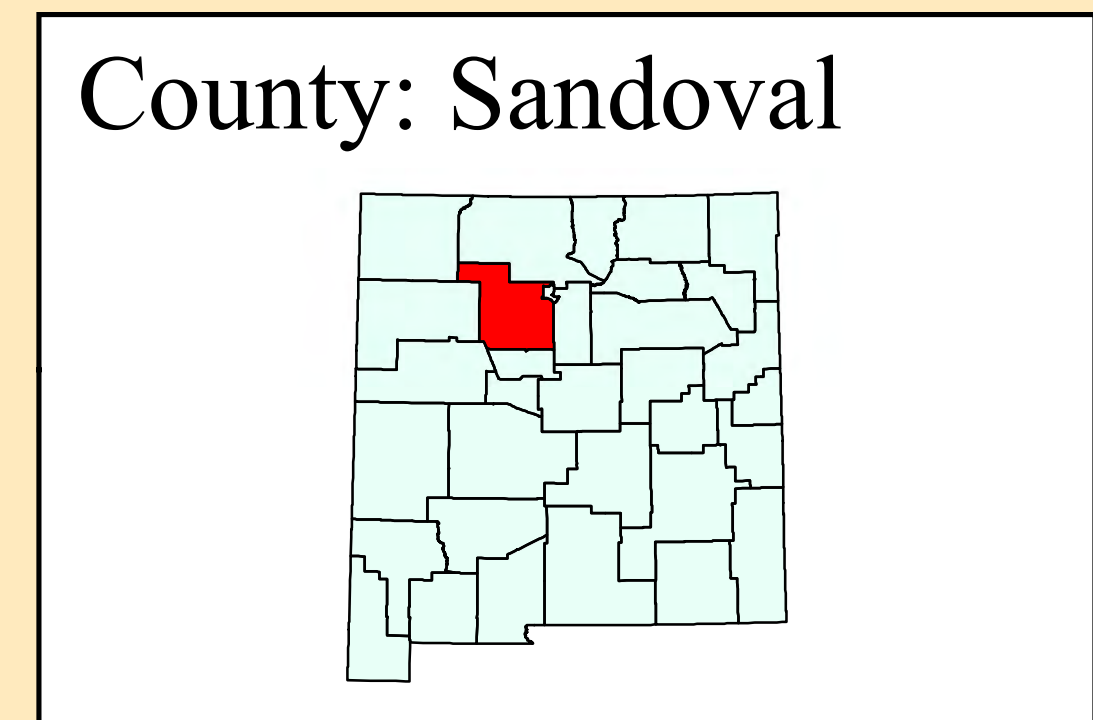

2024 Primary - Early Voting Locations

Location:
Sandoval County, NM

Contact Information

Should you need more information please contact the Sandoval County Bureau of Elections

Telephone – 505-867-7577

Sandoval County Administration Building
1500 Idalia Rd, Building D,
Bernalillo, NM 87004