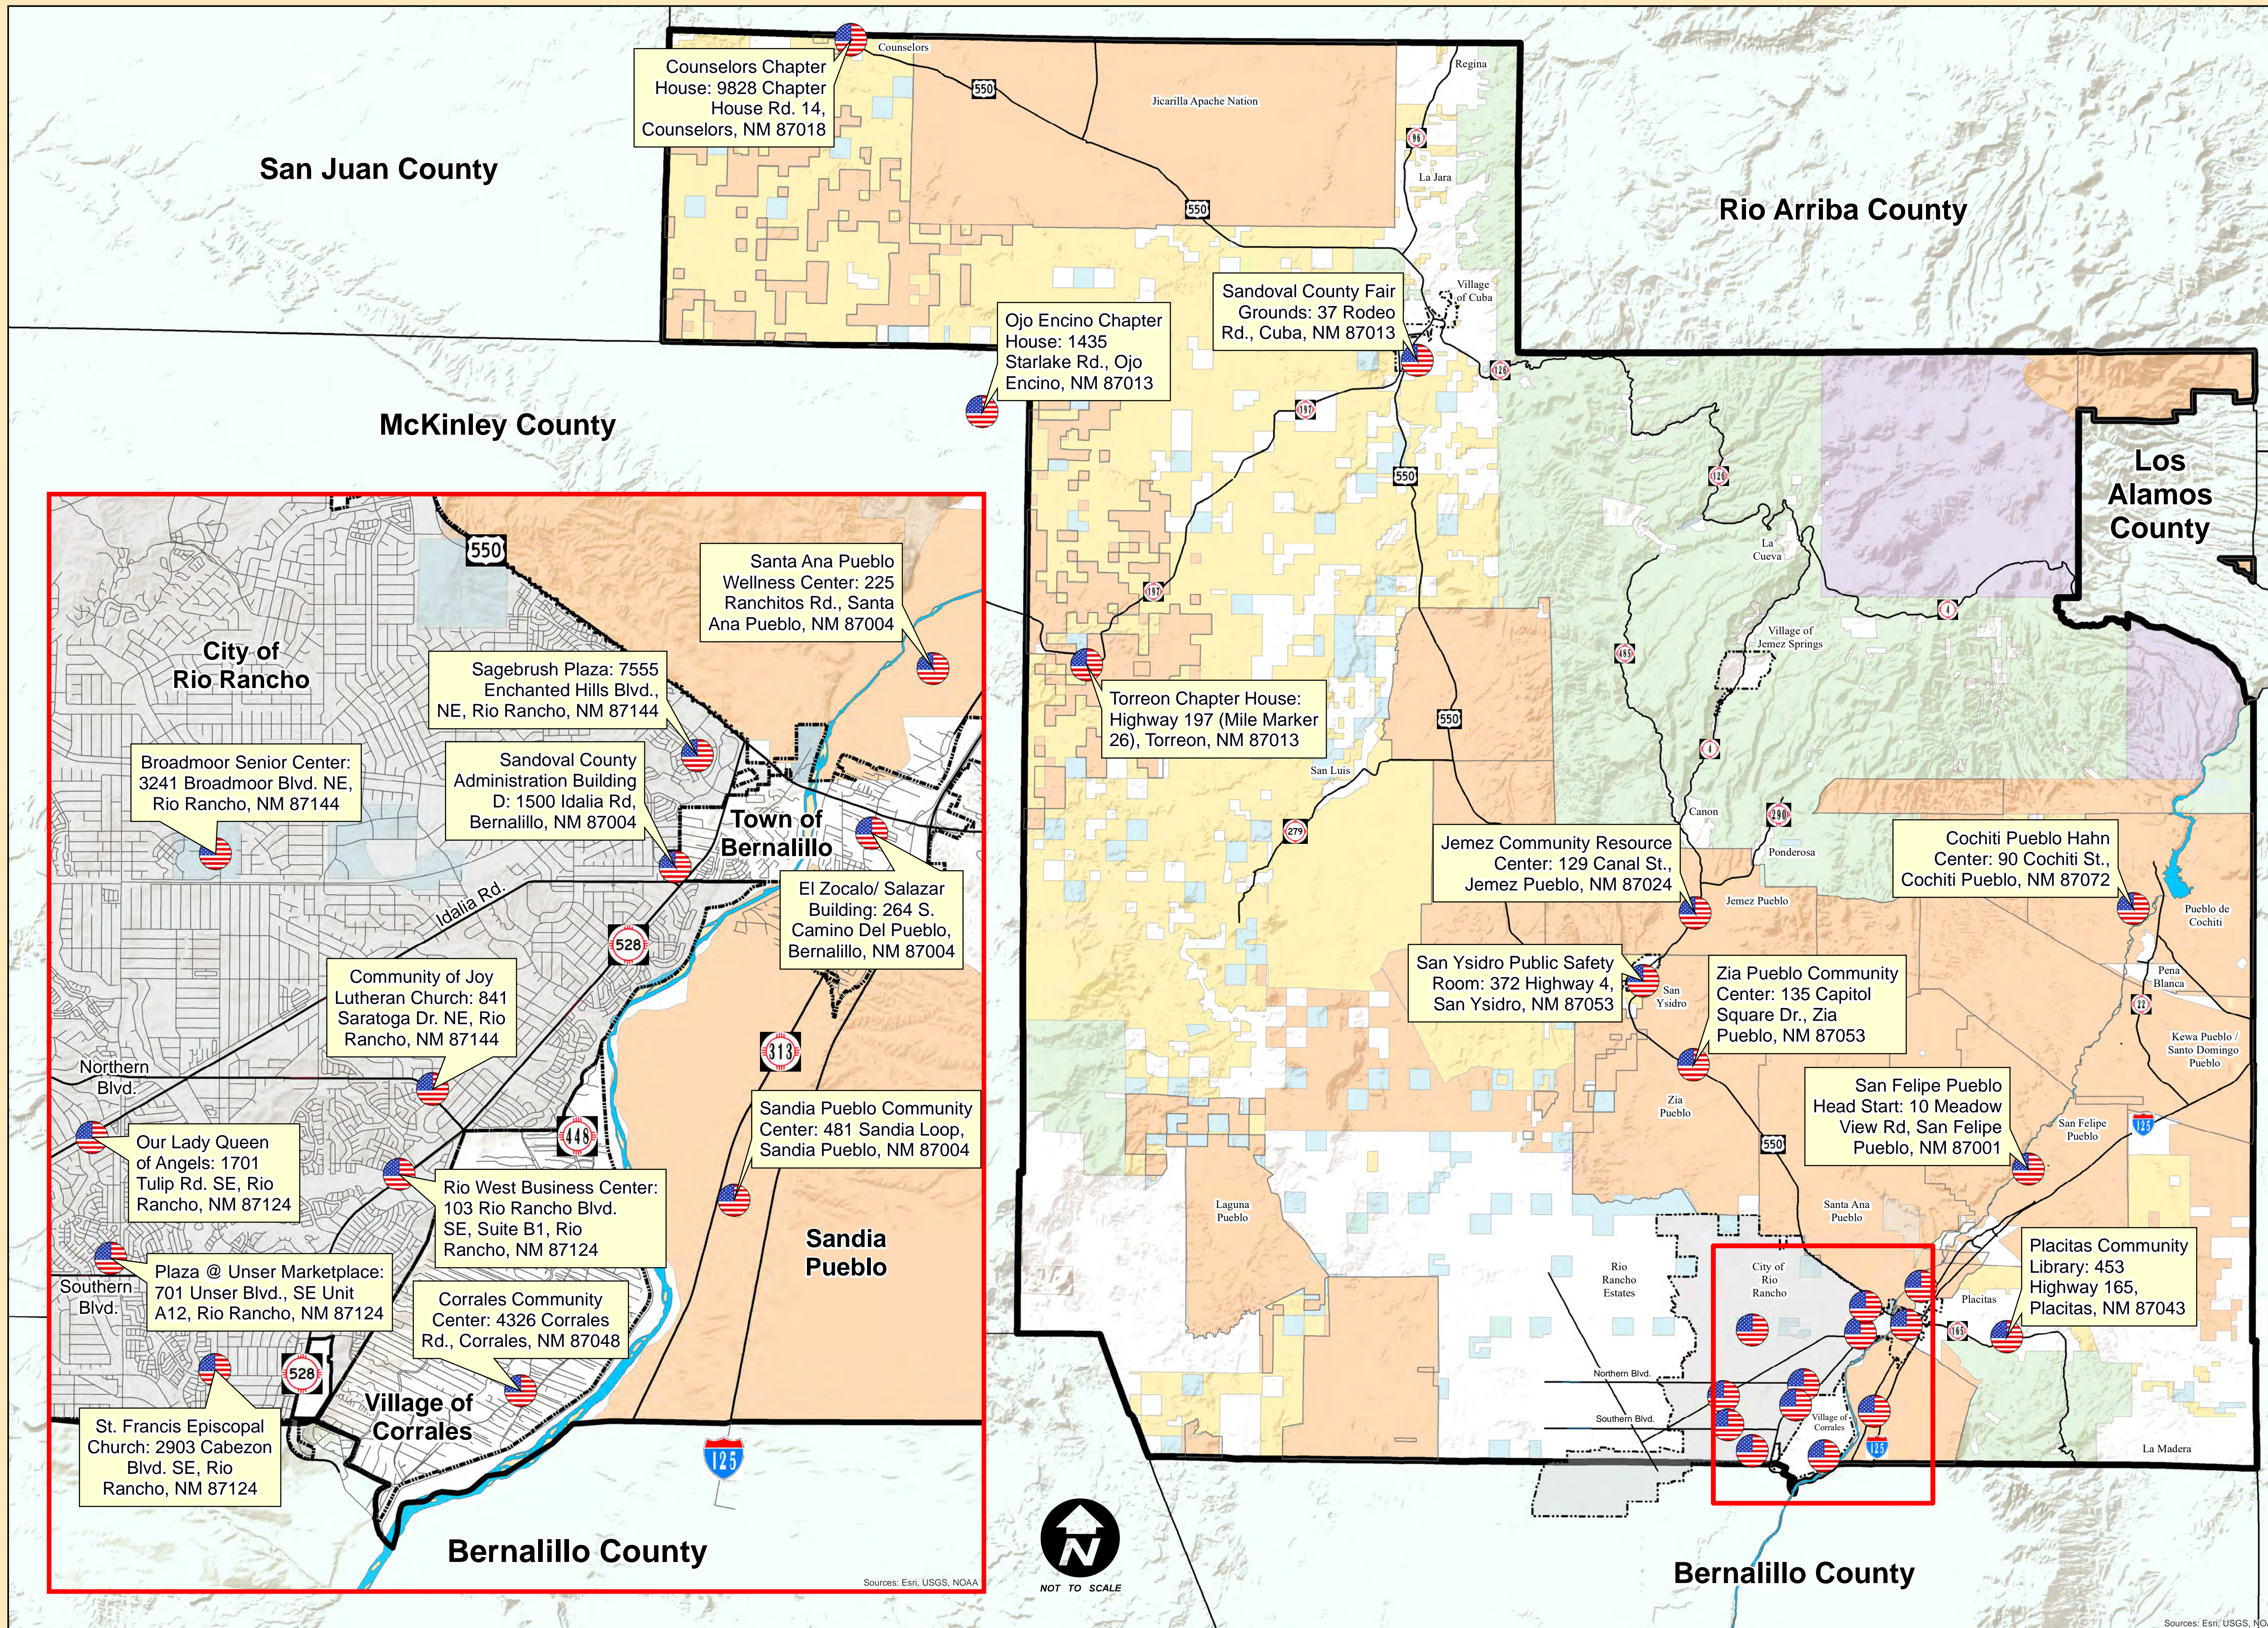

2024 Primary - Early Voting Locations

Location:
Sandoval County, NM

Contact Information

Should you need more information please contact the Sandoval County Bureau of Elections

Telephone – 505-867-7577

Sandoval County Administration Building
1500 Idalia Rd, Building D,
Bernalillo, NM 87004

Normal office hours are 8 a.m. to 5 p.m.
Monday through Friday

or visit the Sandoval County Website
www.sandovalcountynm.gov

Disclaimer

Map prepared by: Jared Massegee
Sandoval County
Planning and Zoning Division
GIS Section
1500 Idalia RD, Building D,
Bernalillo, New Mexico 87004

The information on this map is for reference purposes only.
All information should be independently verified.