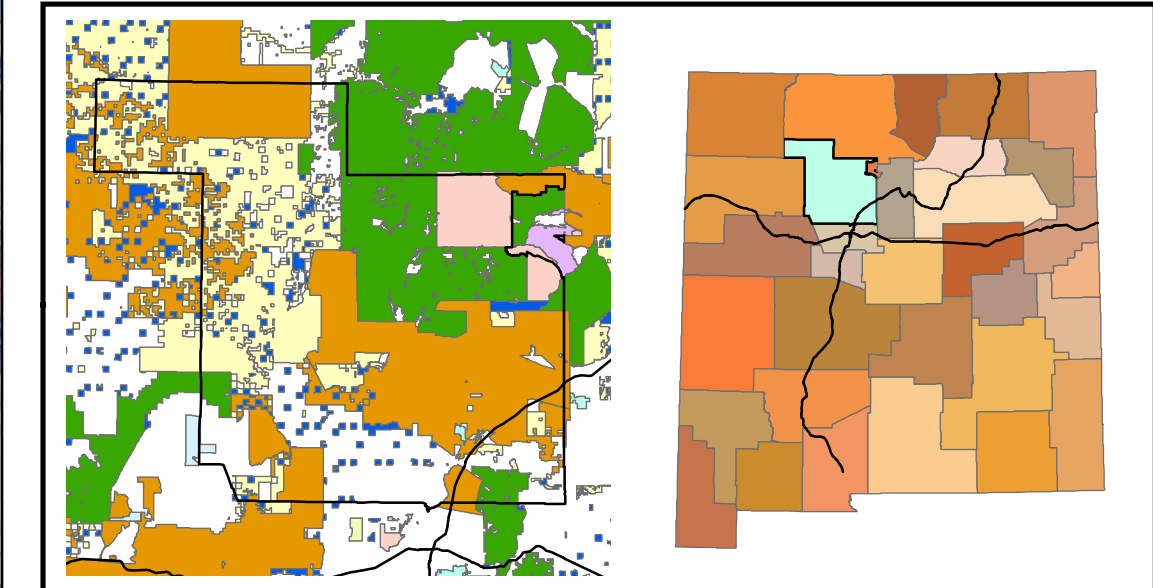

Sandoval County Planning Map

Adopted Feb 28, 2024

Planning Regions

Area Plans

- Jemez
- Rio Rancho Estates
- Algodones
- Placitas

Commercial Node Locations

- RRE - Paseo Del Volcan
- San Ysidro - Monterrey
- County Fairgrounds
- Algodones
- Budaghers

The information on this map is for reference purposes only. This is not an official document. All information should be independently verified.

Website: sandovalcountynm.gov

*Map prepared by: Gary L Pals M
GIS Section
Planning and Zoning Division
1500 Idalia RD Building D
Bernalillo, New Mexico 87004*