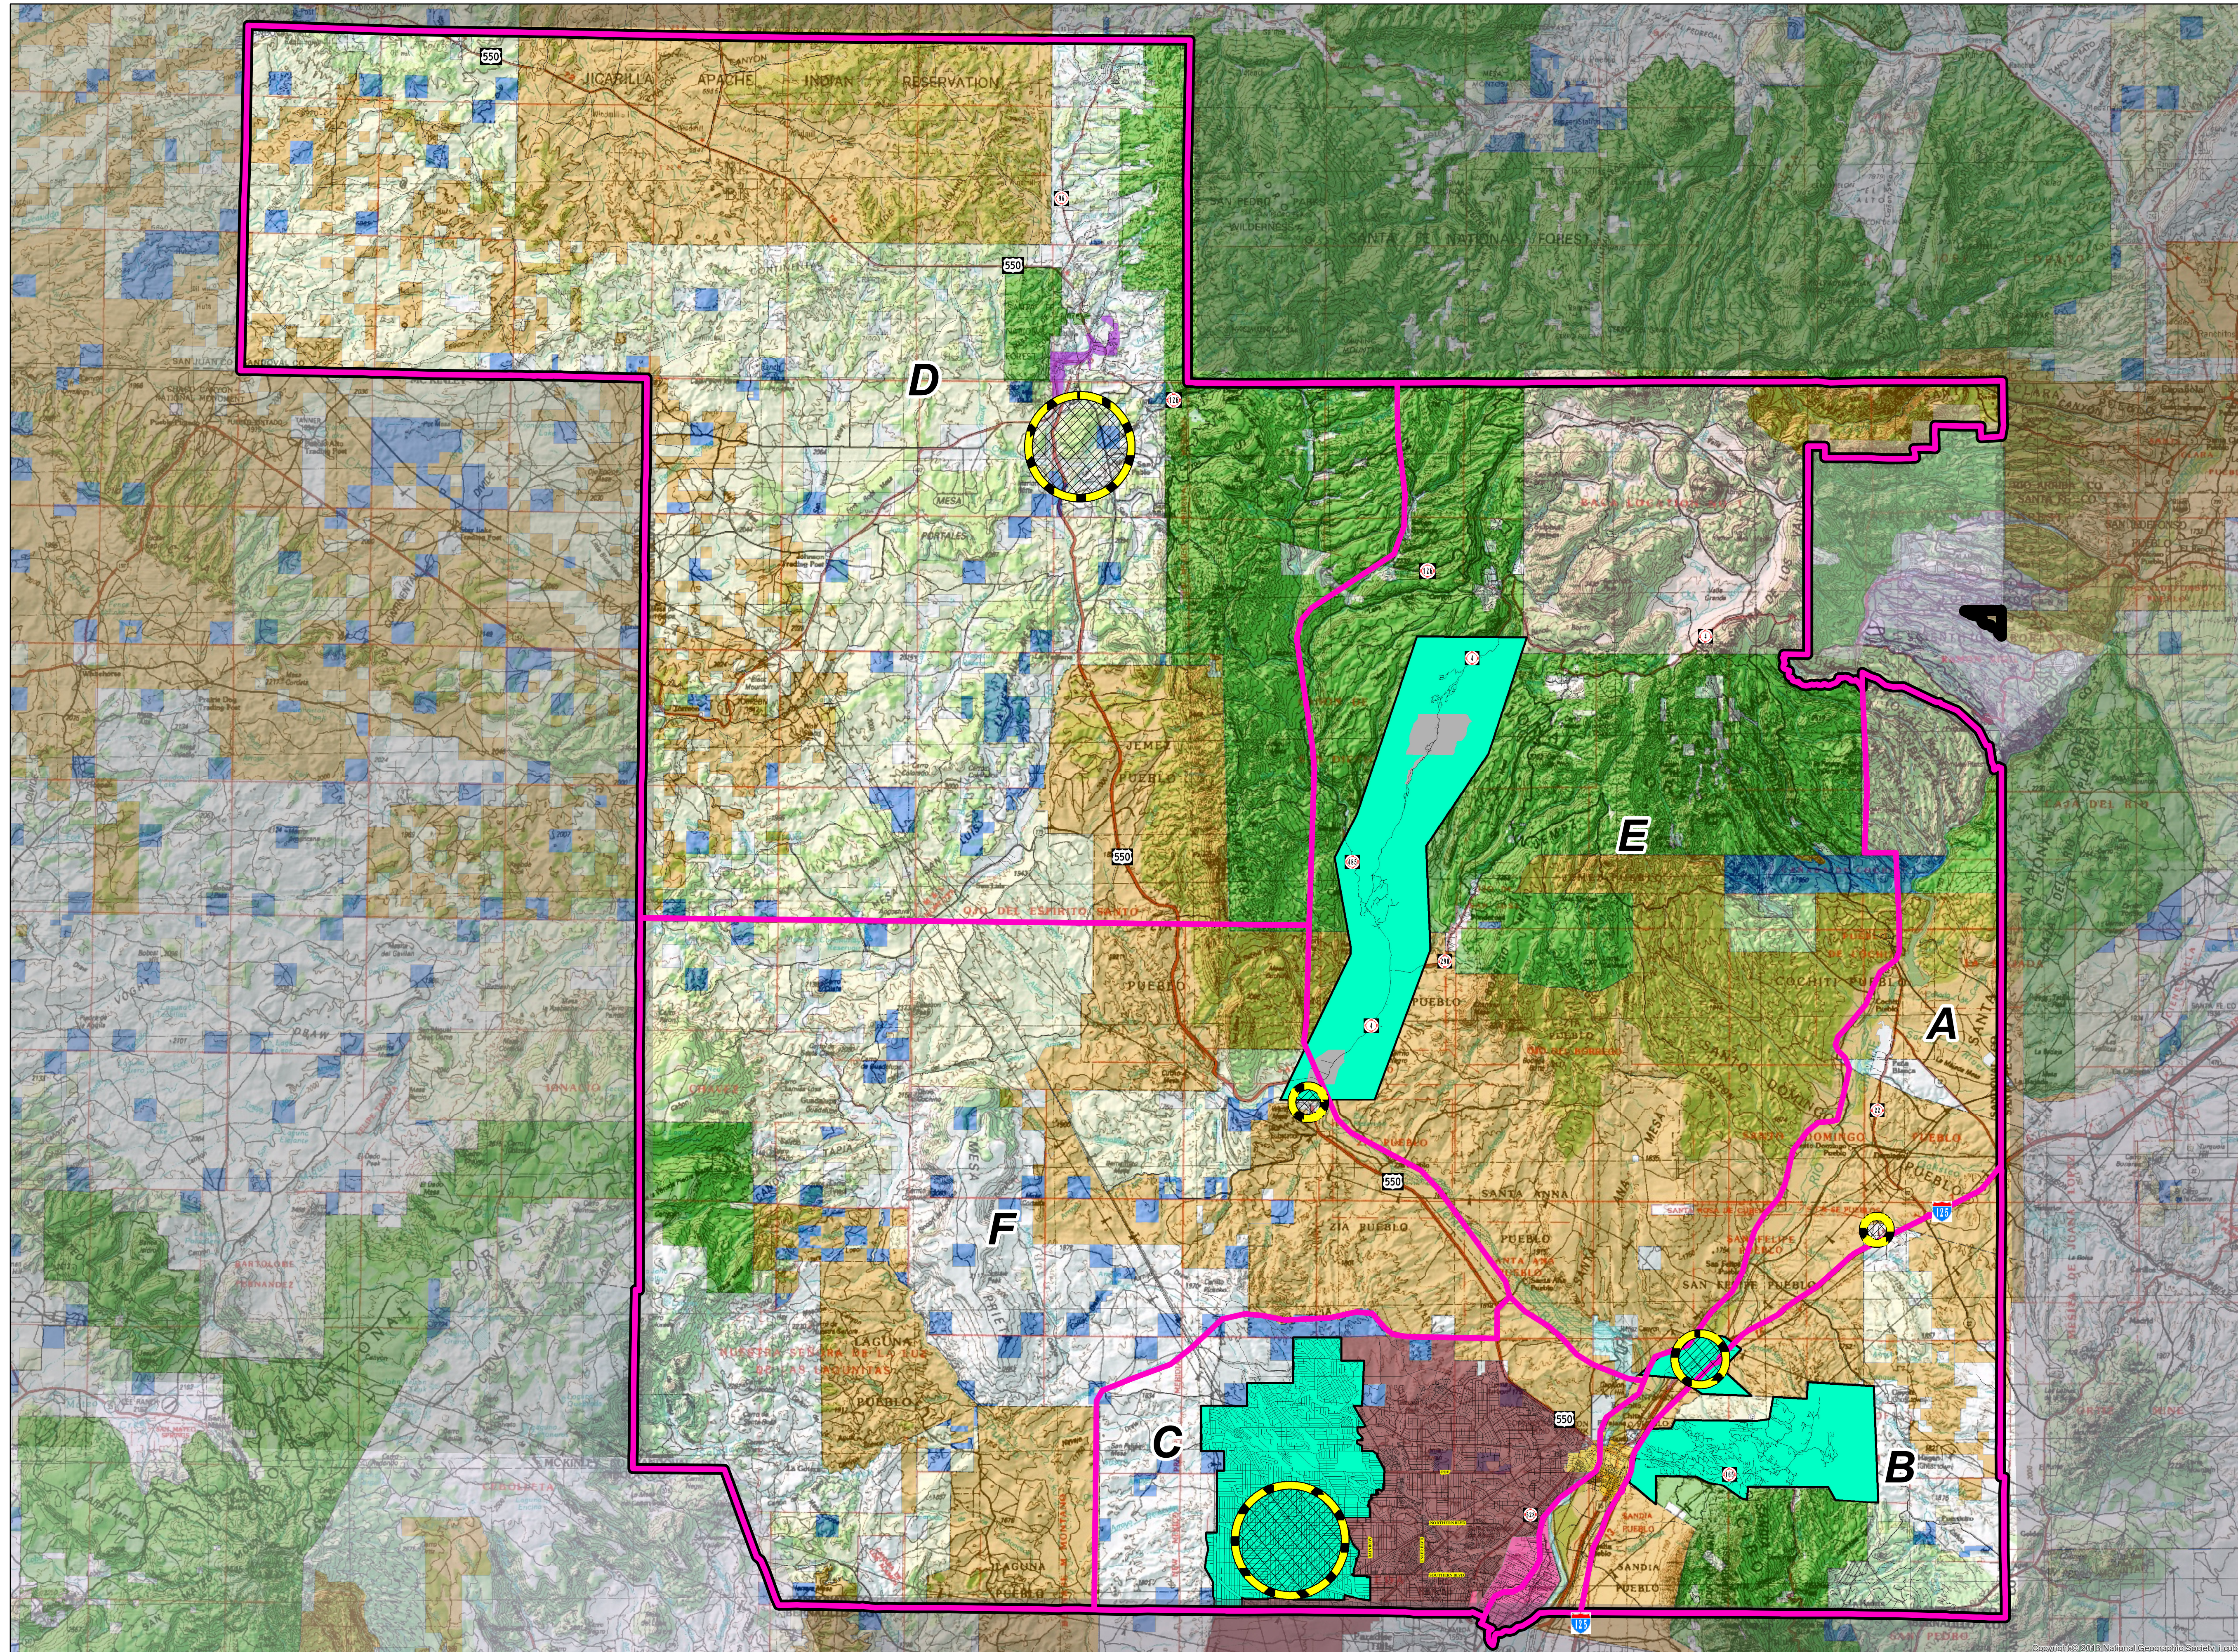

Sandoval County Planning Map

Adopted Feb 28, 2024

Planning Regions

Area Plans

- Jemez
- Rio Rancho Estates
- Algodones
- Placitas

Commercial Node Locations

- RRE - Paseo Del Volcan
- San Ysidro - Monterrey
- County Fairgrounds
- Algodones
- Budaghers

The information on this map is for reference purposes only. This is not an official document. All information should be independently verified.

Website: sandovalcountynm.gov

*Map prepared by: Gary L Pals M
GIS Section
Planning and Zoning Division
1500 Idalia RD Building D
Bernalillo, New Mexico 87004*