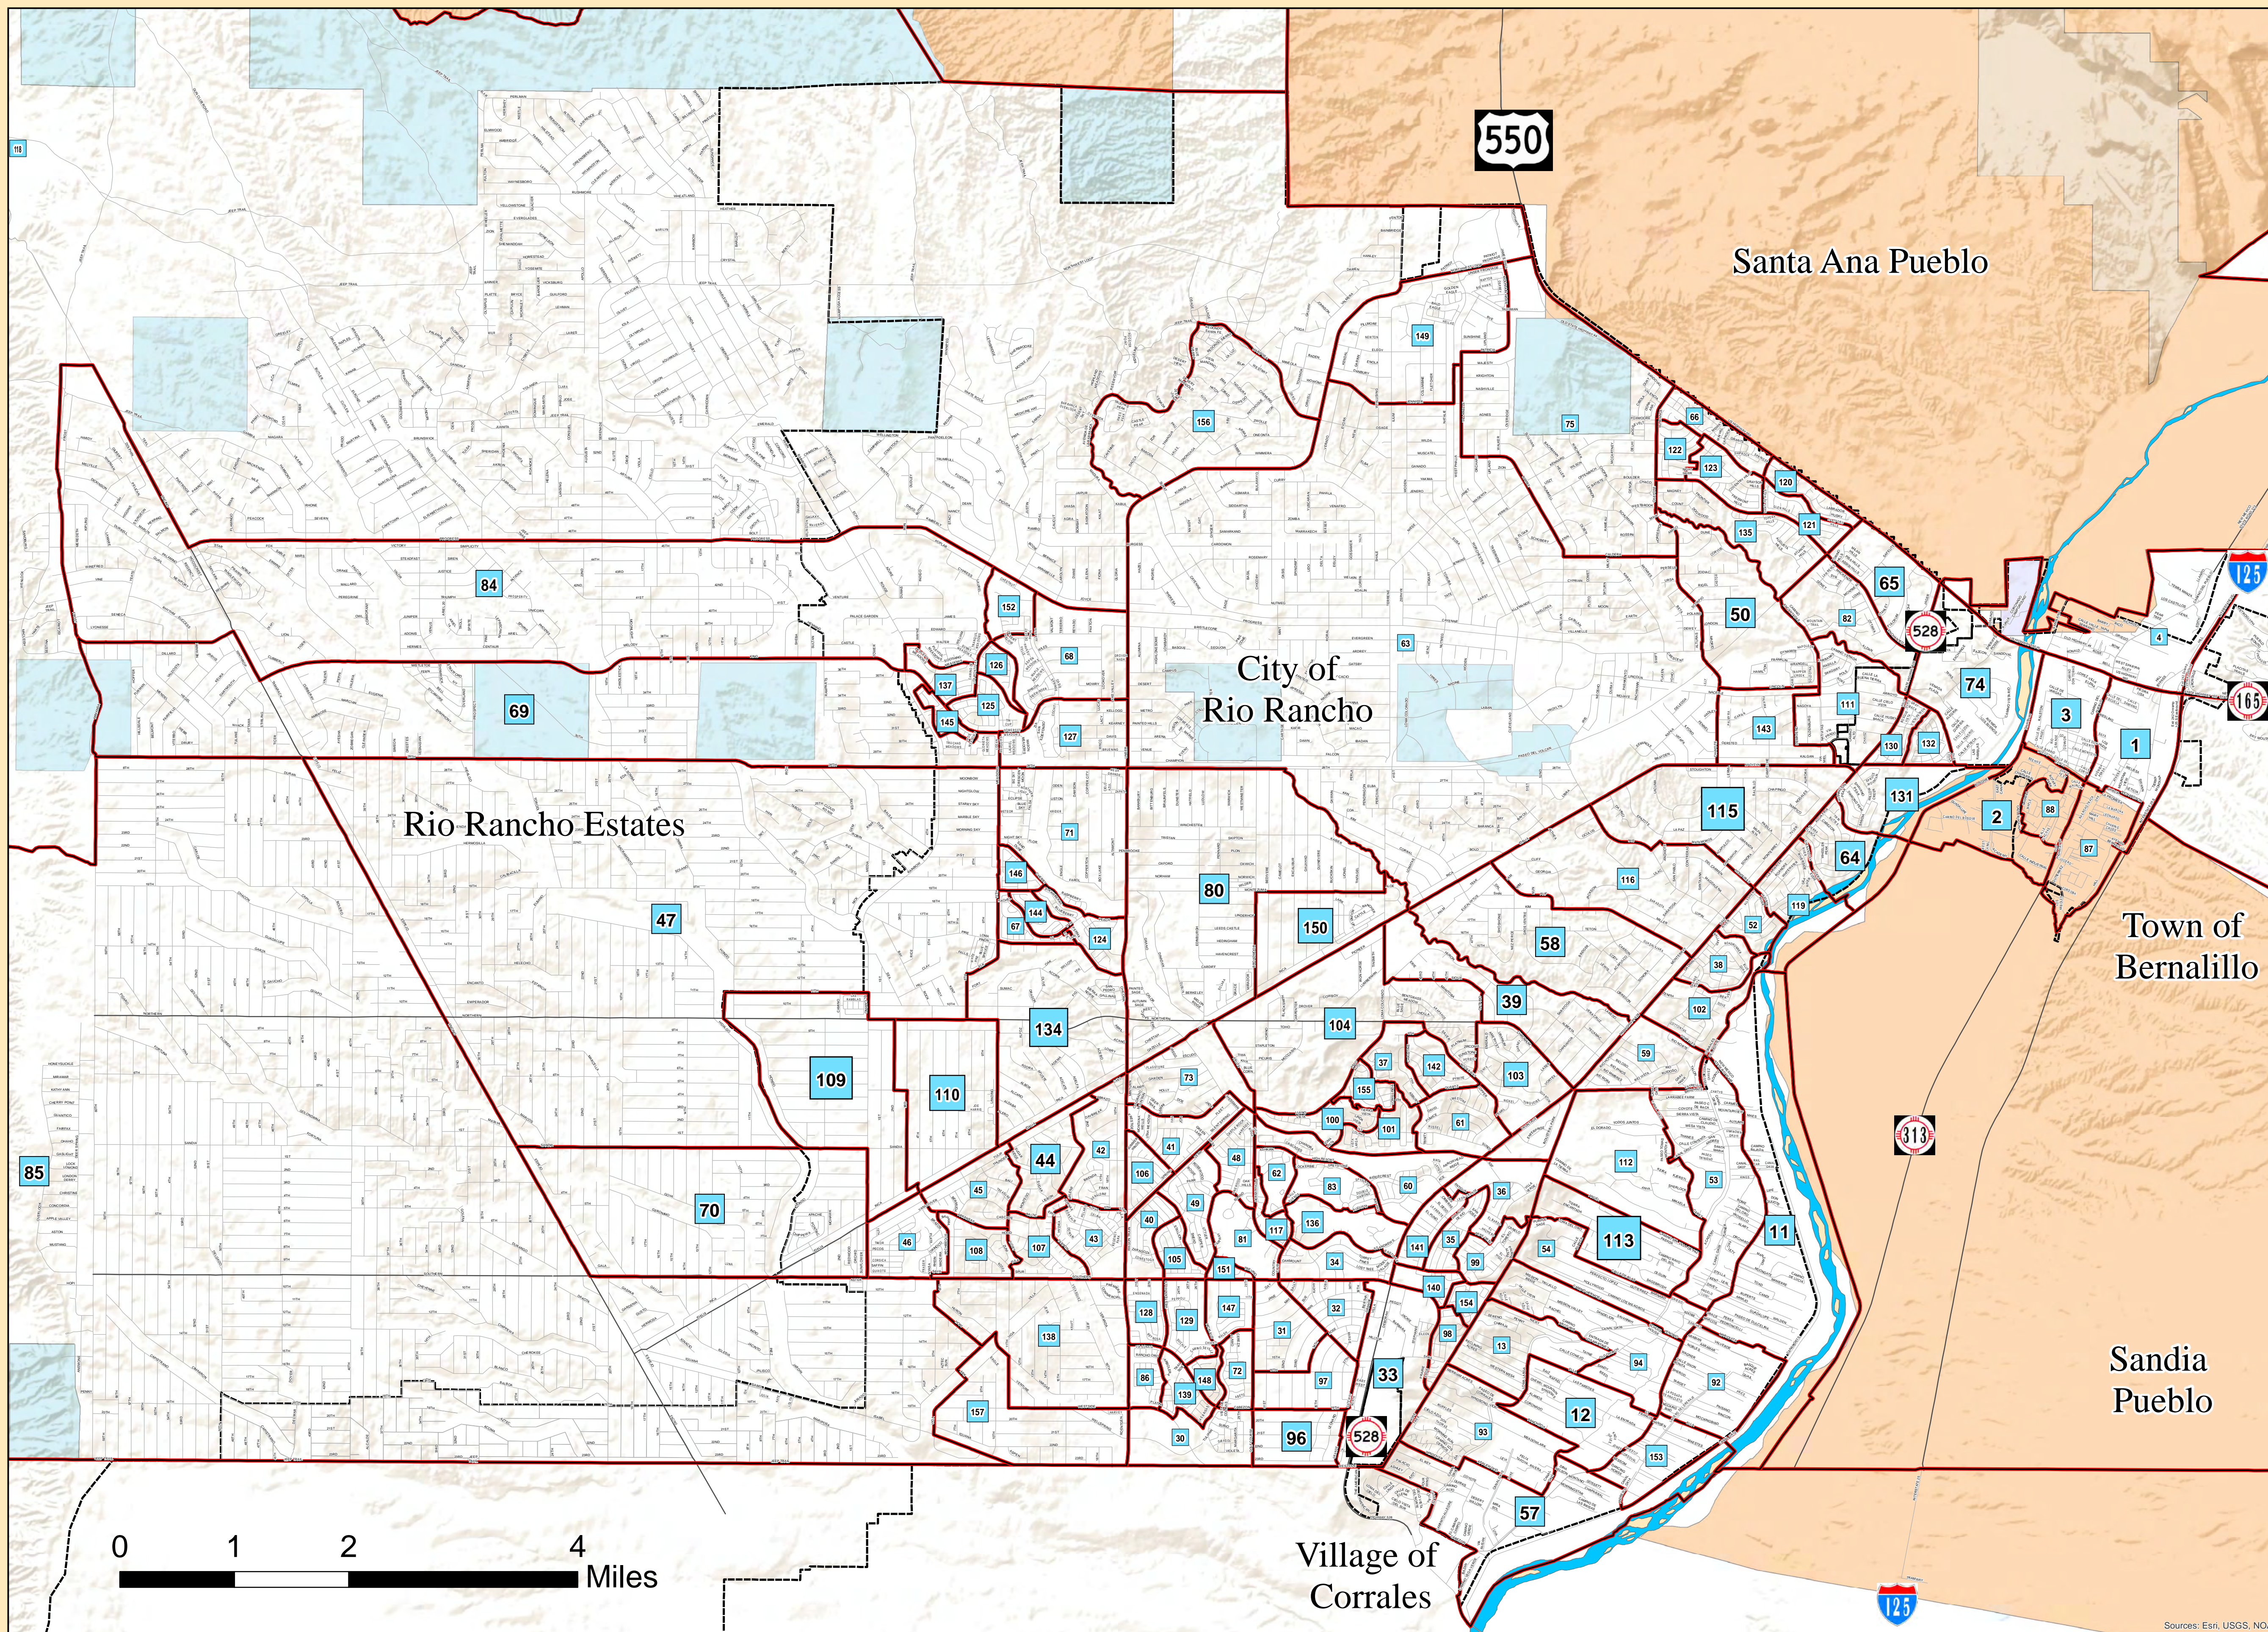

Sandoval County Precinct Map - Detailed Area

(2021)

Location:
 City of Rio Rancho
 Rio Rancho Estates
 Village of Corrales
 Town of Bernalillo

**Disclaimer/
 Contact Information**

The information on this map is for reference purposes only. It is a representational map based on GIS data from the following sources:
 Research & Polling, Inc.

Please contact the appropriate governmental entity(ies) for copies of applicable legal property documents and/or plats for the legal descriptions and boundaries. All information should be independently verified.

Map prepared by:
 Jared Massegee -GIS Section
 Sandoval County
 Planning and Zoning Division
 1500 Idalia RD Building D
 Bernalillo, New Mexico 87004

Sources: Esri, USGS, NOAA