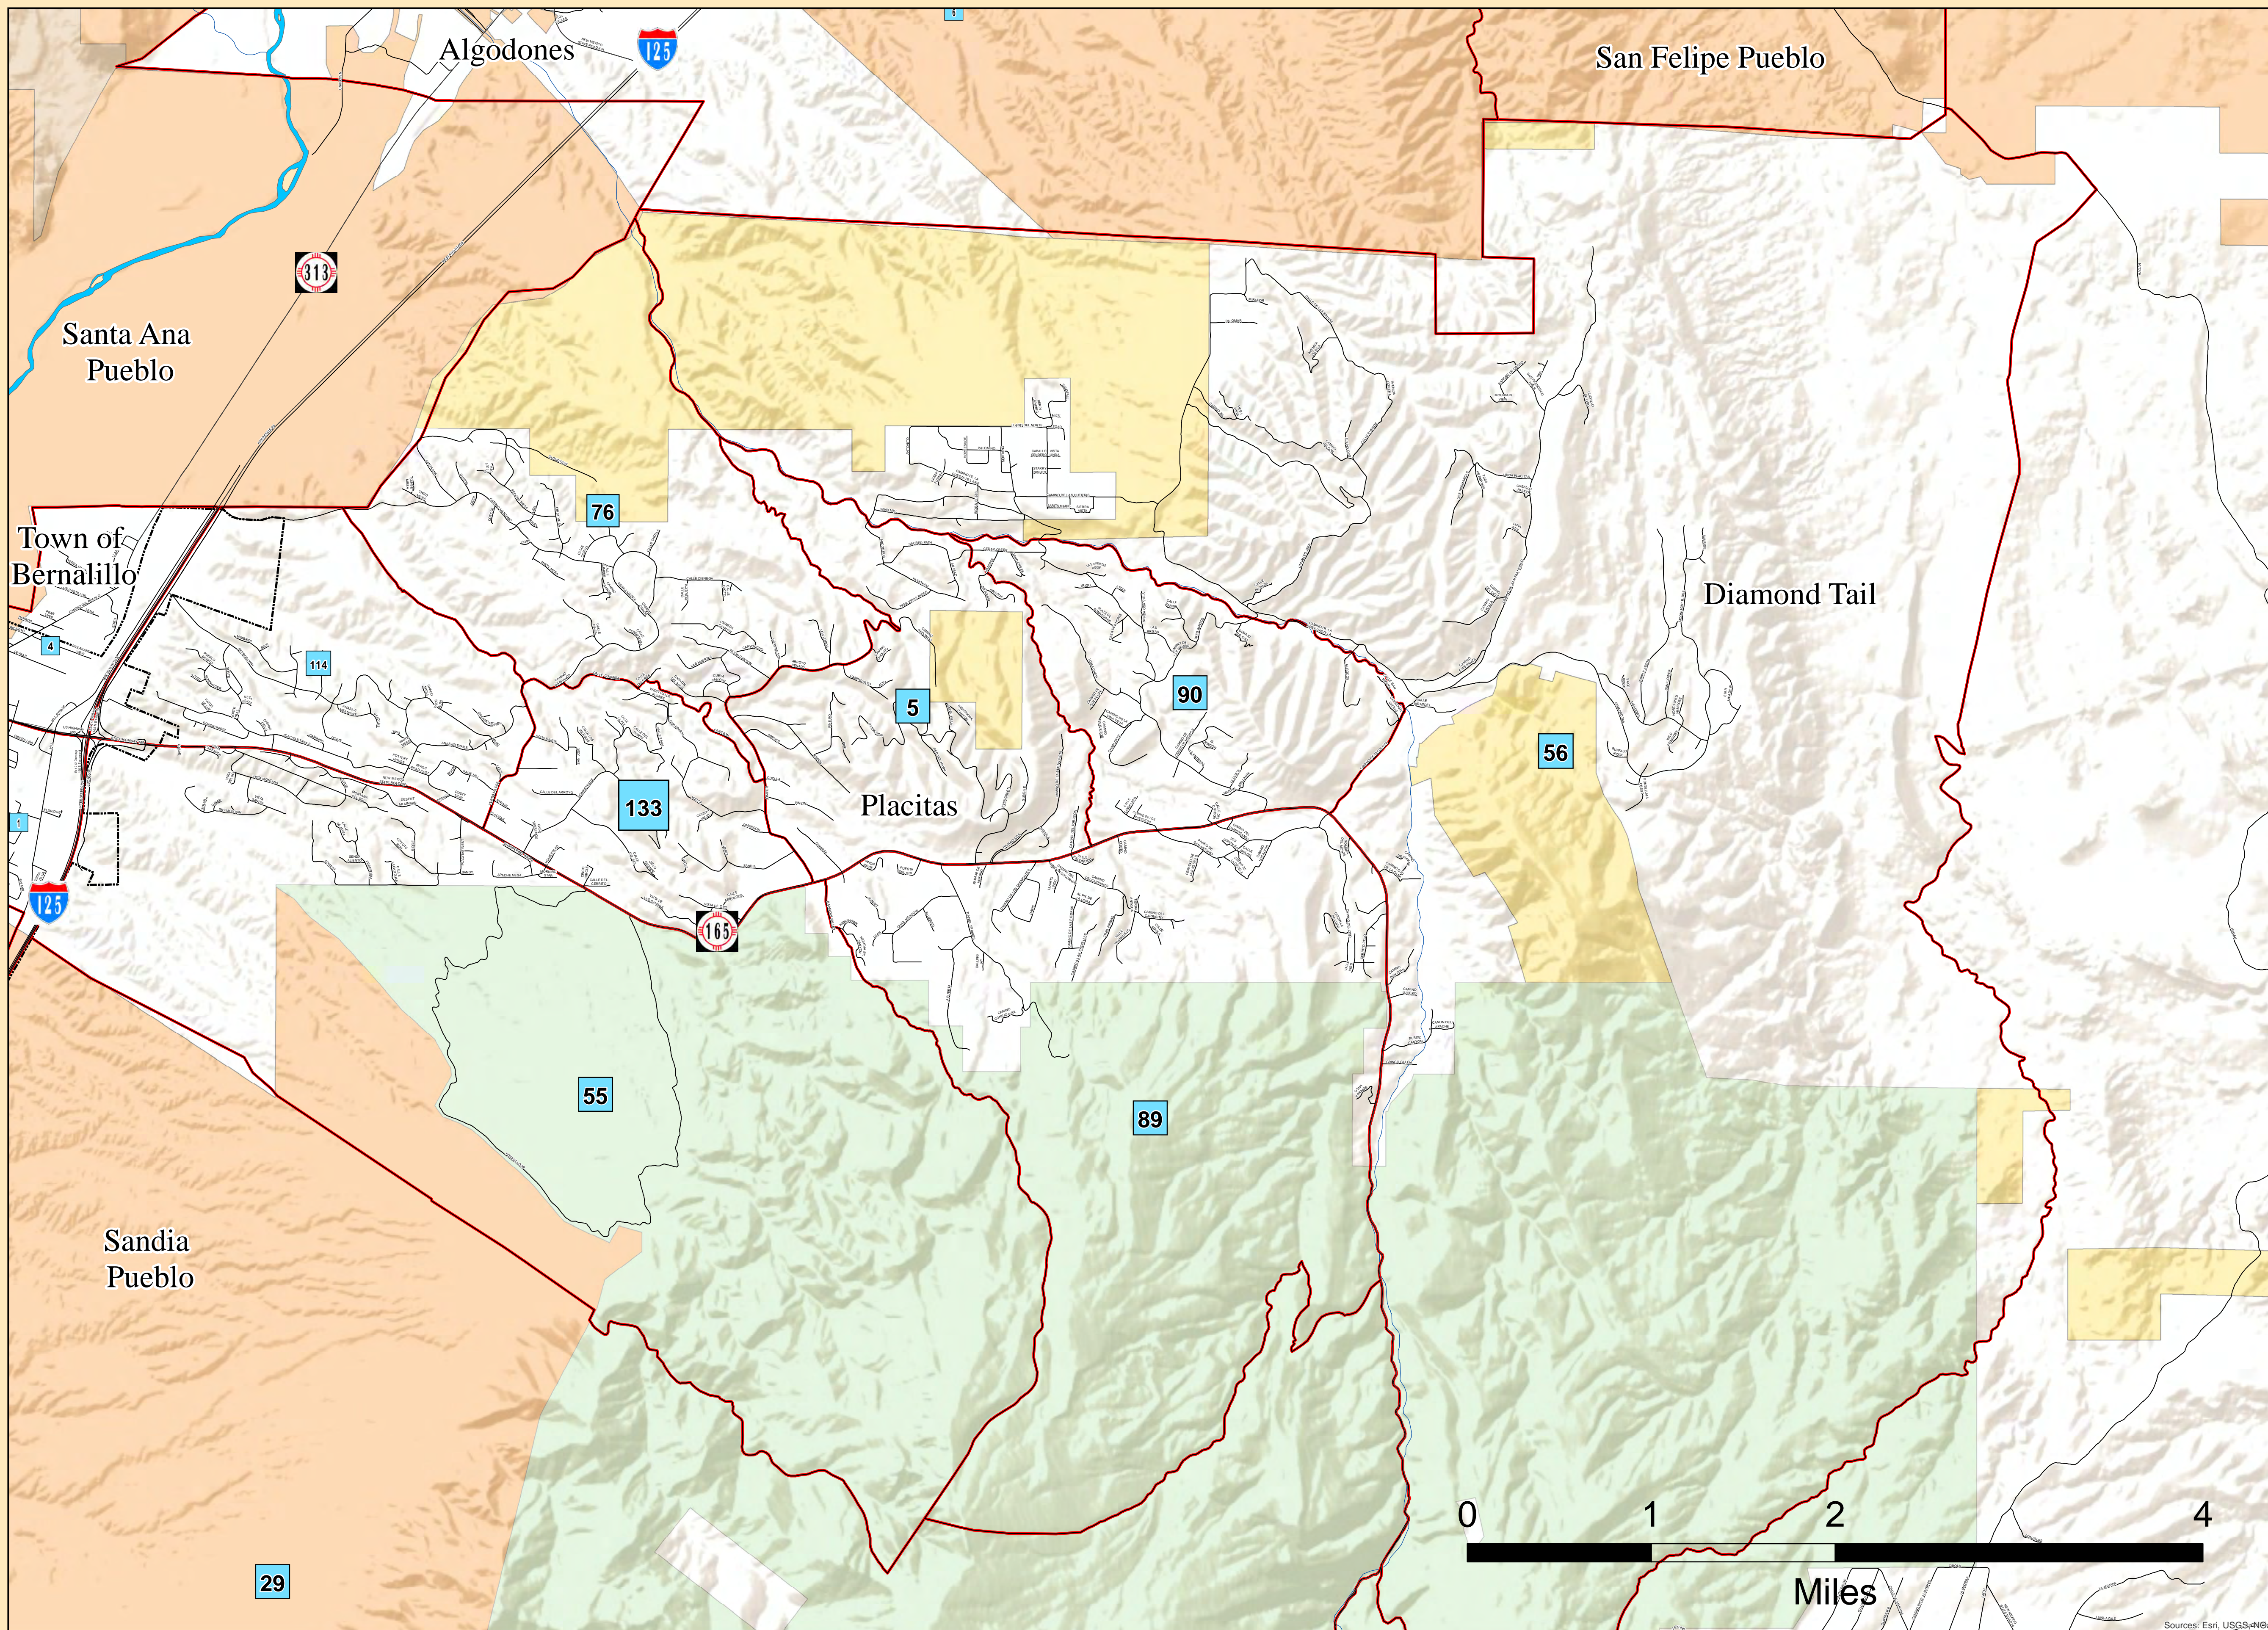

Sandoval County Precinct Map - Detailed Area

(2021)

Location:
Placitas

**Disclaimer/
Contact Information**

The information on this map is for reference purposes only. It is a representational map based on GIS data from the following sources:
Research & Polling, Inc.

Please contact the appropriate governmental entity(ies) for copies of applicable legal property documents and/or plats for the legal descriptions and boundaries. All information should be independently verified.

Map prepared by:
Jared Massegee - GIS Section
Sandoval County
Planning and Zoning Division
1500 Idalia RD Building D
Bernalillo, New Mexico 87004

Sources: Esri, USGS/AEM/N