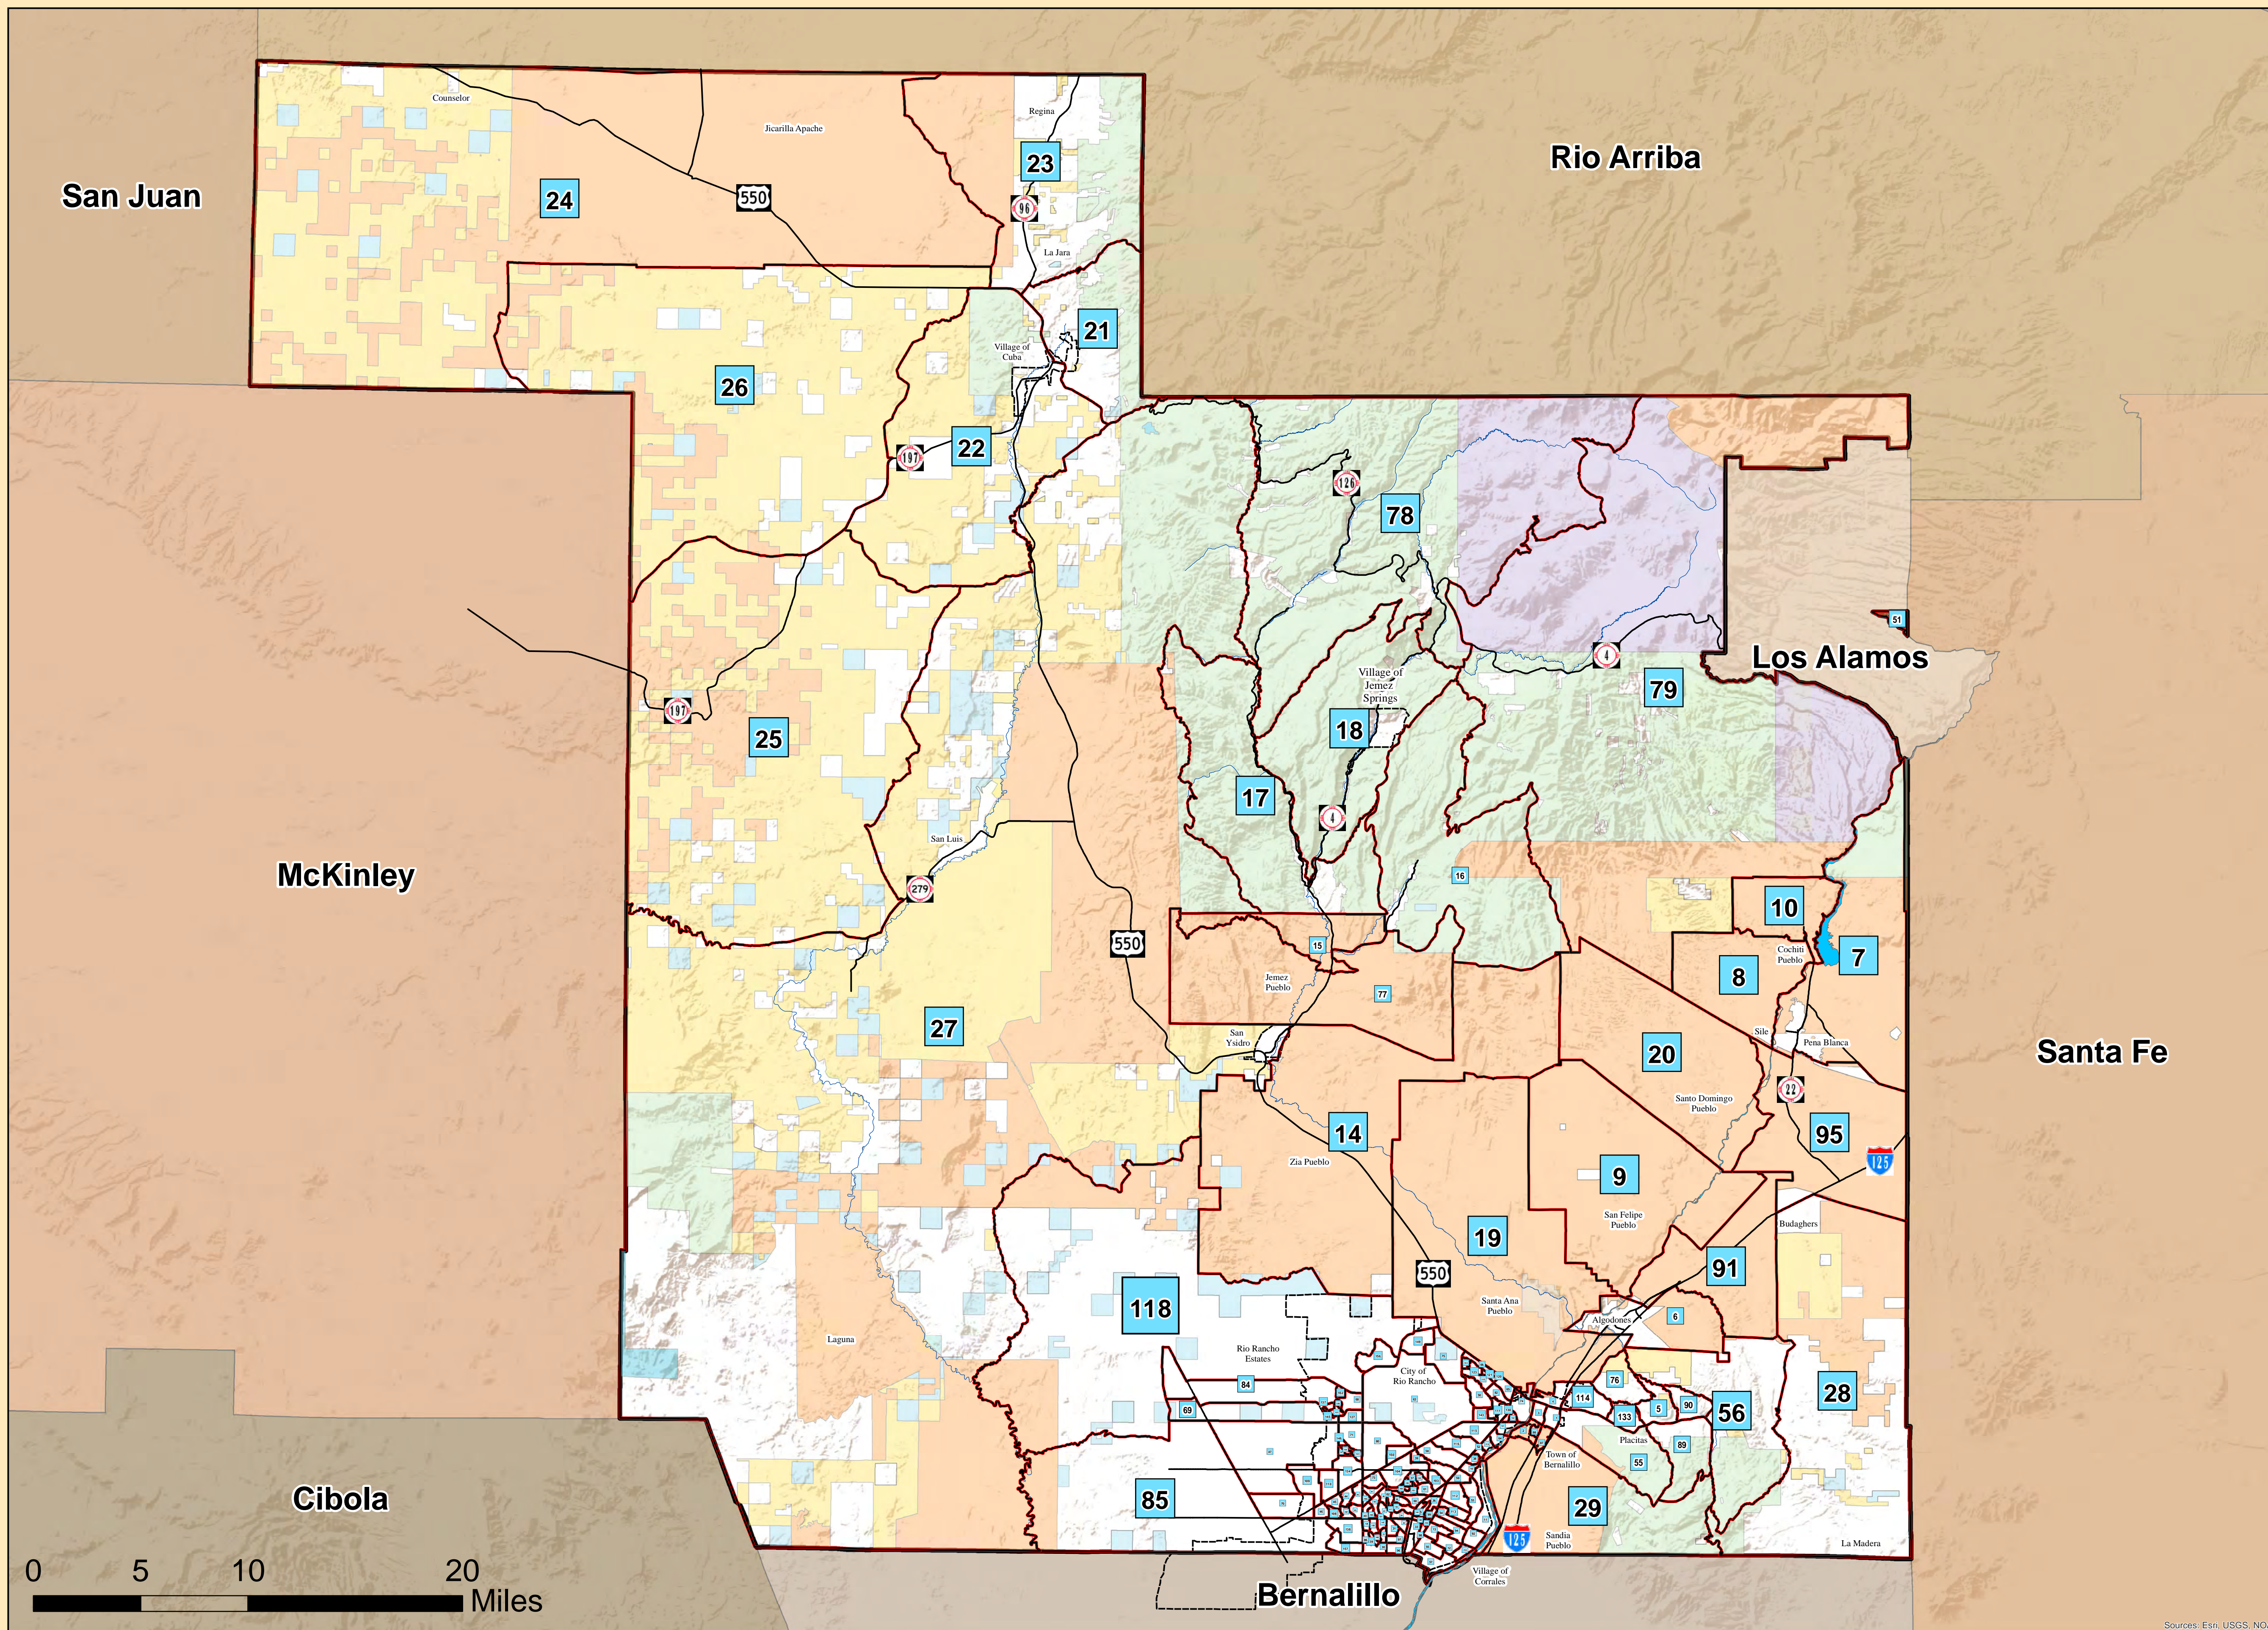

Sandoval County Precinct Map - General

(2021)

Location:
Sandoval County, NM

**Disclaimer/
Contact Information**

The information on this map is for reference purposes only. It is a representational map based on GIS data from the following sources:
Research & Polling, Inc.

Please contact the appropriate governmental entity(ies) for copies of applicable legal property documents and/or plats for the legal descriptions and boundaries. All information should be independently verified.

Map prepared by:
Jared Massegee - GIS Section
Sandoval County
Planning and Zoning Division
1500 Idalia RD Building D
Bernalillo, New Mexico 87004

Sources: Esri, USGS, NOAA