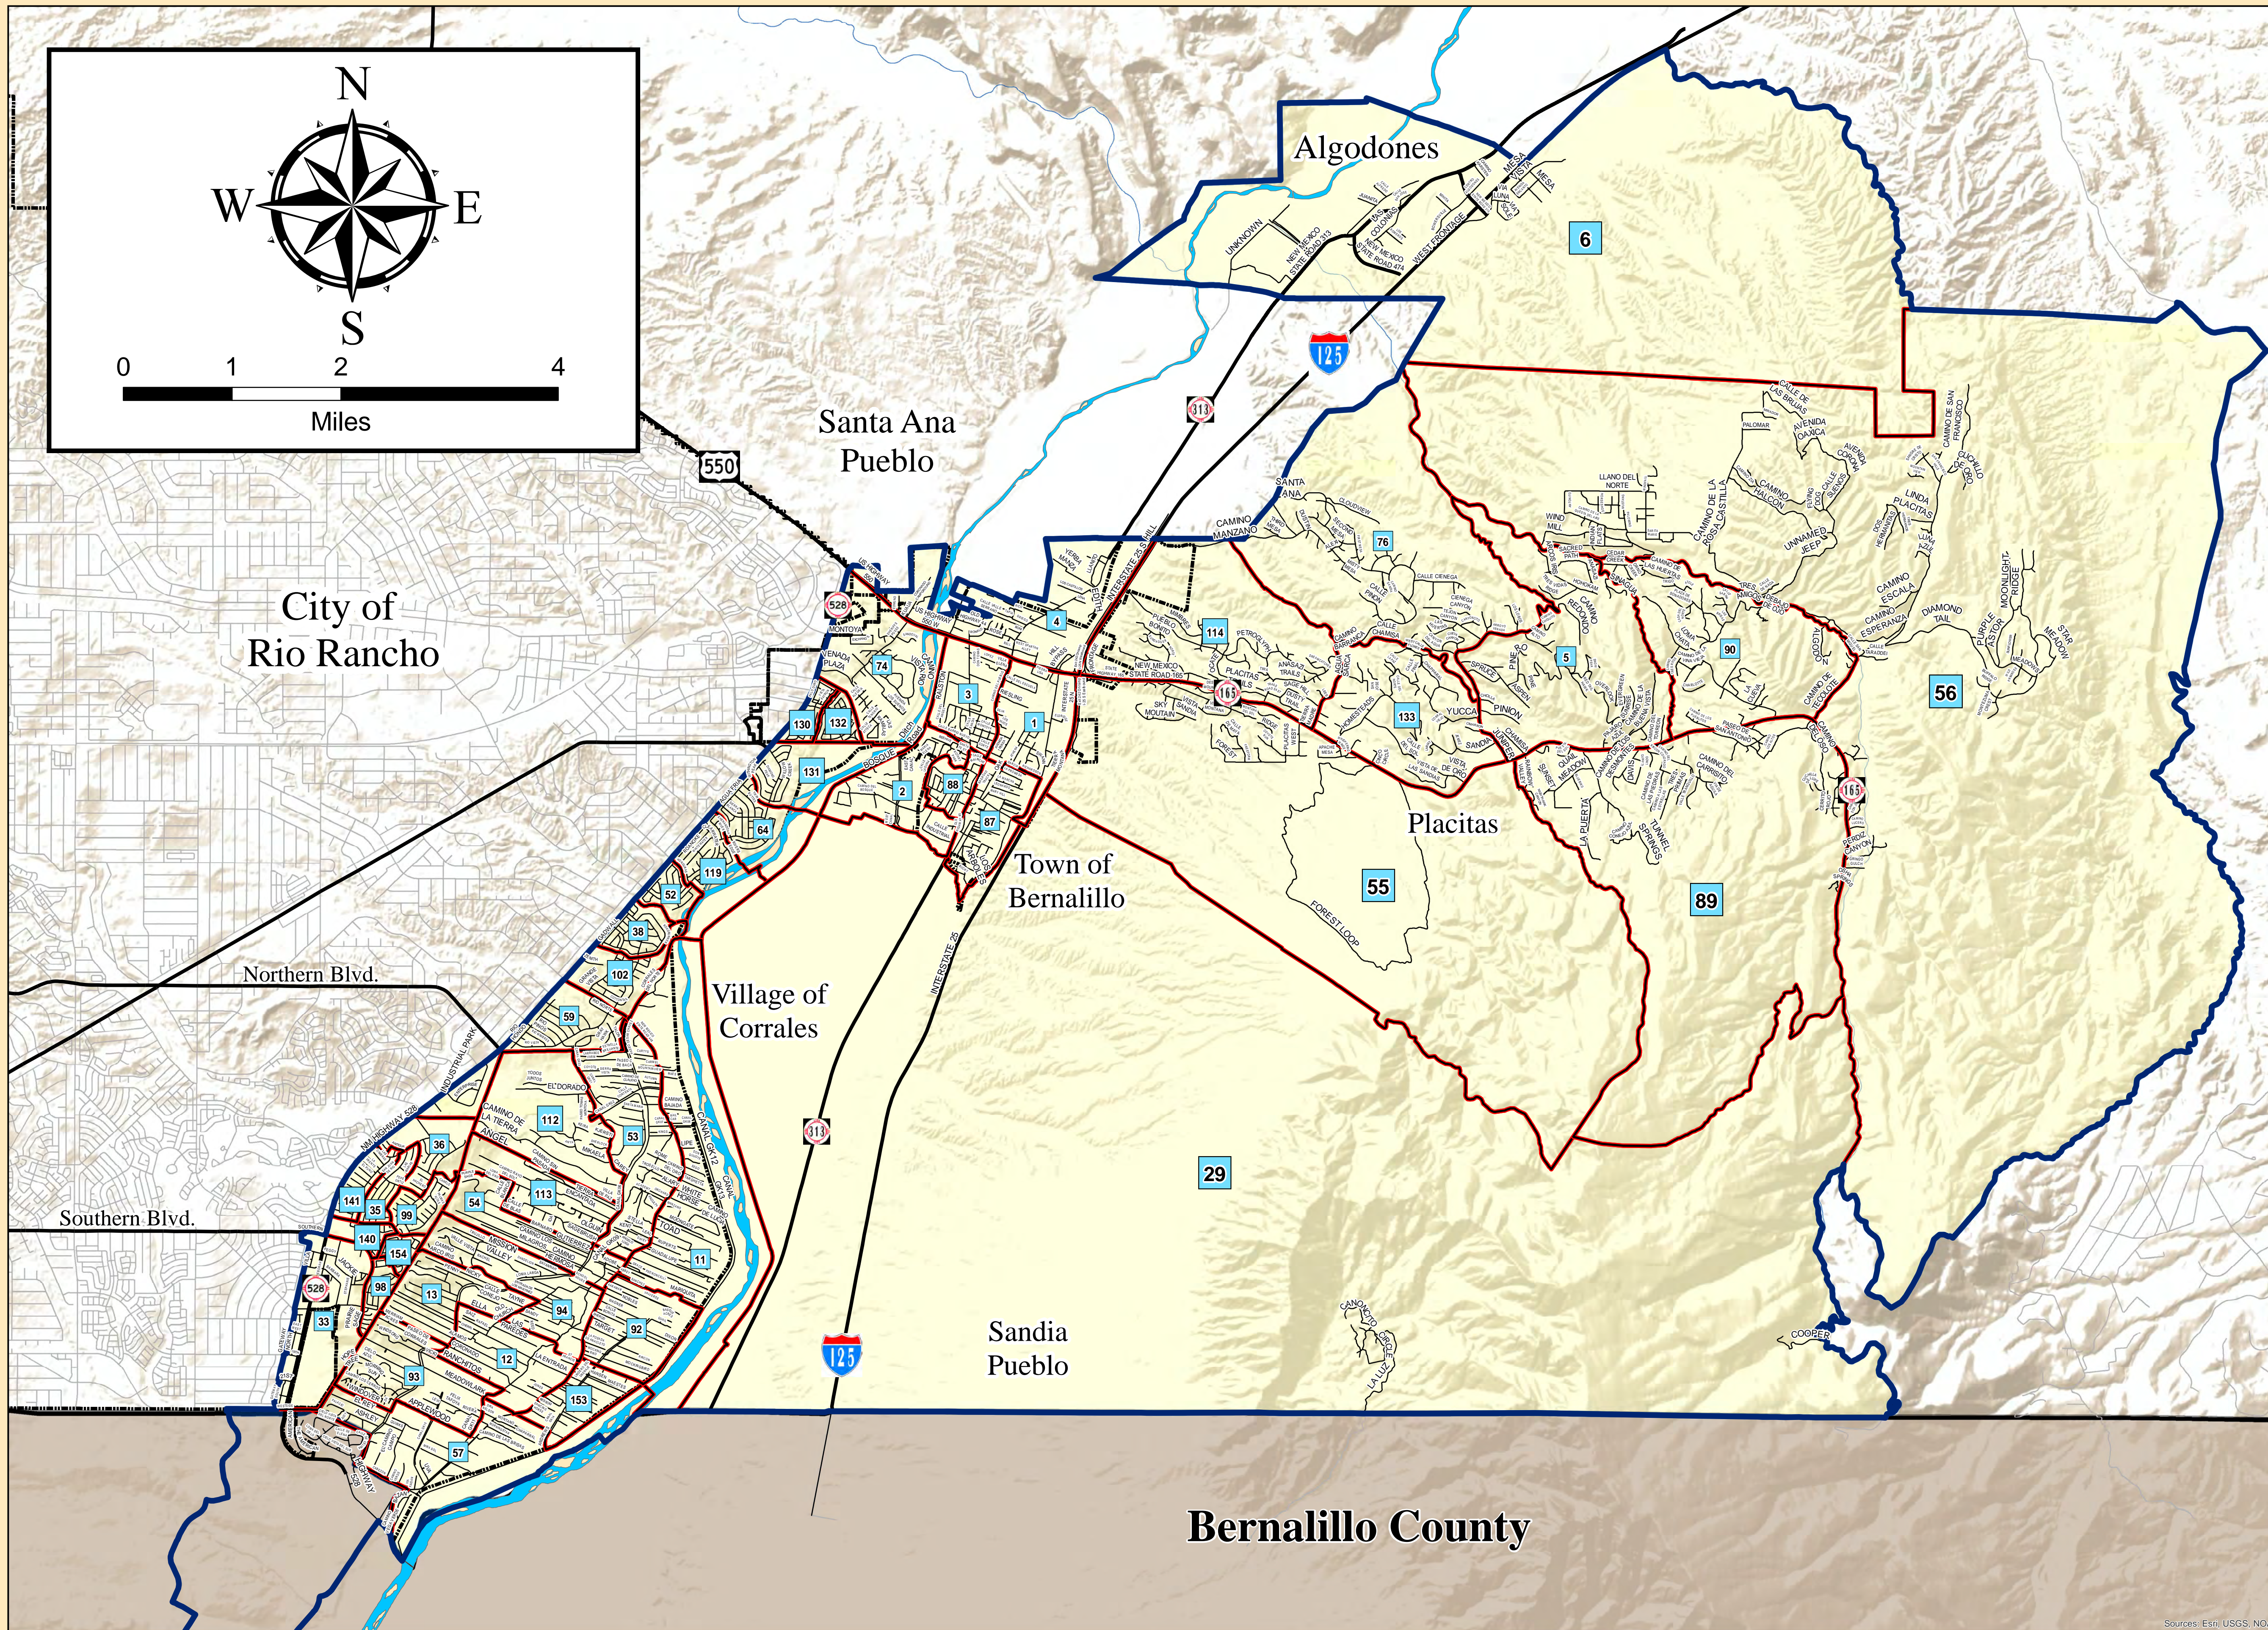

NM State Senate District 9 Precinct Map - Sandoval County, NM

(2022)

Location:

Village of Corrales, City of Rio Rancho, Town of Bernalillo, Village of Placitas, Community of Algodones, Pueblo of Sandia

Legend

- NM Senate District 9 Boundary
- Precincts

County: Sandoval

State: New Mexico

Disclaimer/ Contact Information

The information on this map is for reference purposes only. It is a representational map based on GIS data from the following sources:
Research & Polling, Inc.
www.nmlegis.gov

Map prepared by:
Jared Massegee -GIS Section
Sandoval County
Planning and Zoning Division
1500 Idalia RD Building D
Bernalillo, New Mexico 87004

Created - February, 2022

Version 1.0