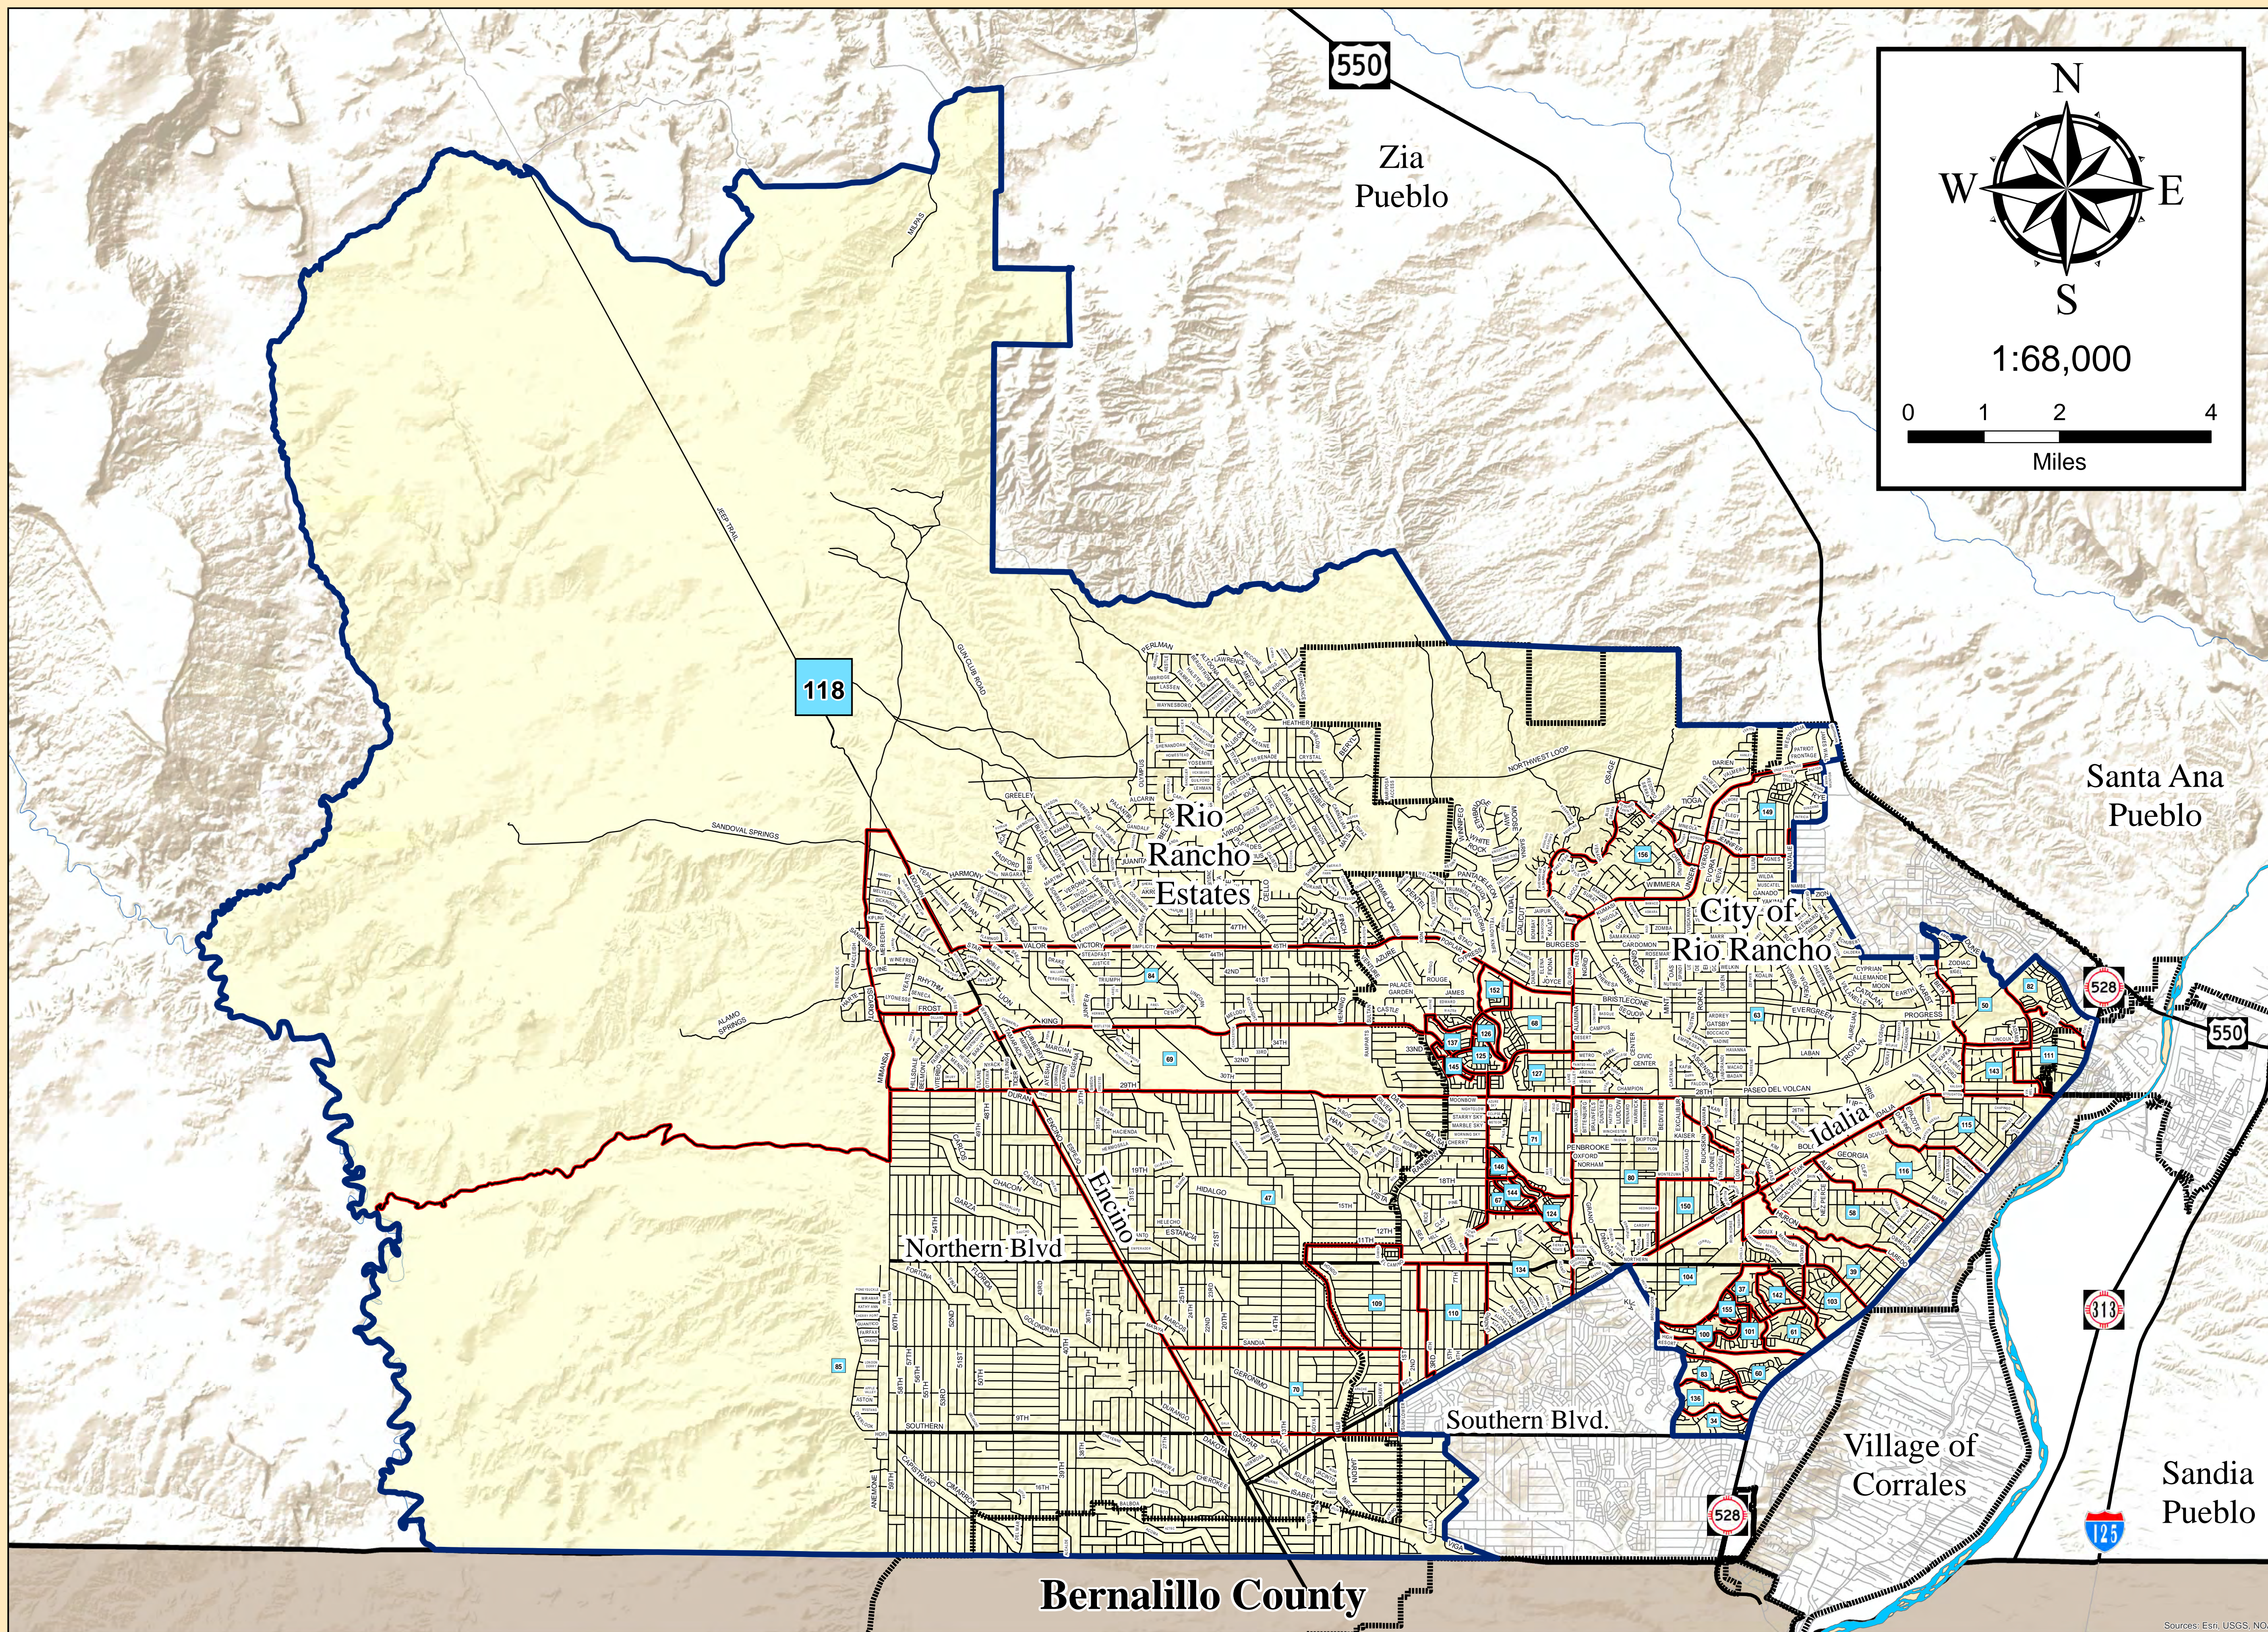

NM State Senate District 40 Precinct Map - Sandoval County, NM

(2022)

Location:
Rio Rancho Estates,
City of Rio Rancho

Legend

- NM Senate District 40 Boundary
- Precincts

County: Sandoval

State: New Mexico

Disclaimer/ Contact Information

The information on this map is for reference purposes only. It is a representational map based on GIS data from the following sources:
Research & Polling, Inc.
www.nmlegis.gov

Please contact the appropriate governmental entity(ies) for copies of applicable legal property documents and/or plats for the legal descriptions and boundaries. All information should be independently verified.

Map prepared by:
Jared Massegee -GIS Section
Sandoval County
Planning and Zoning Division
1500 Idalia RD Building D
Bernalillo, New Mexico 87004