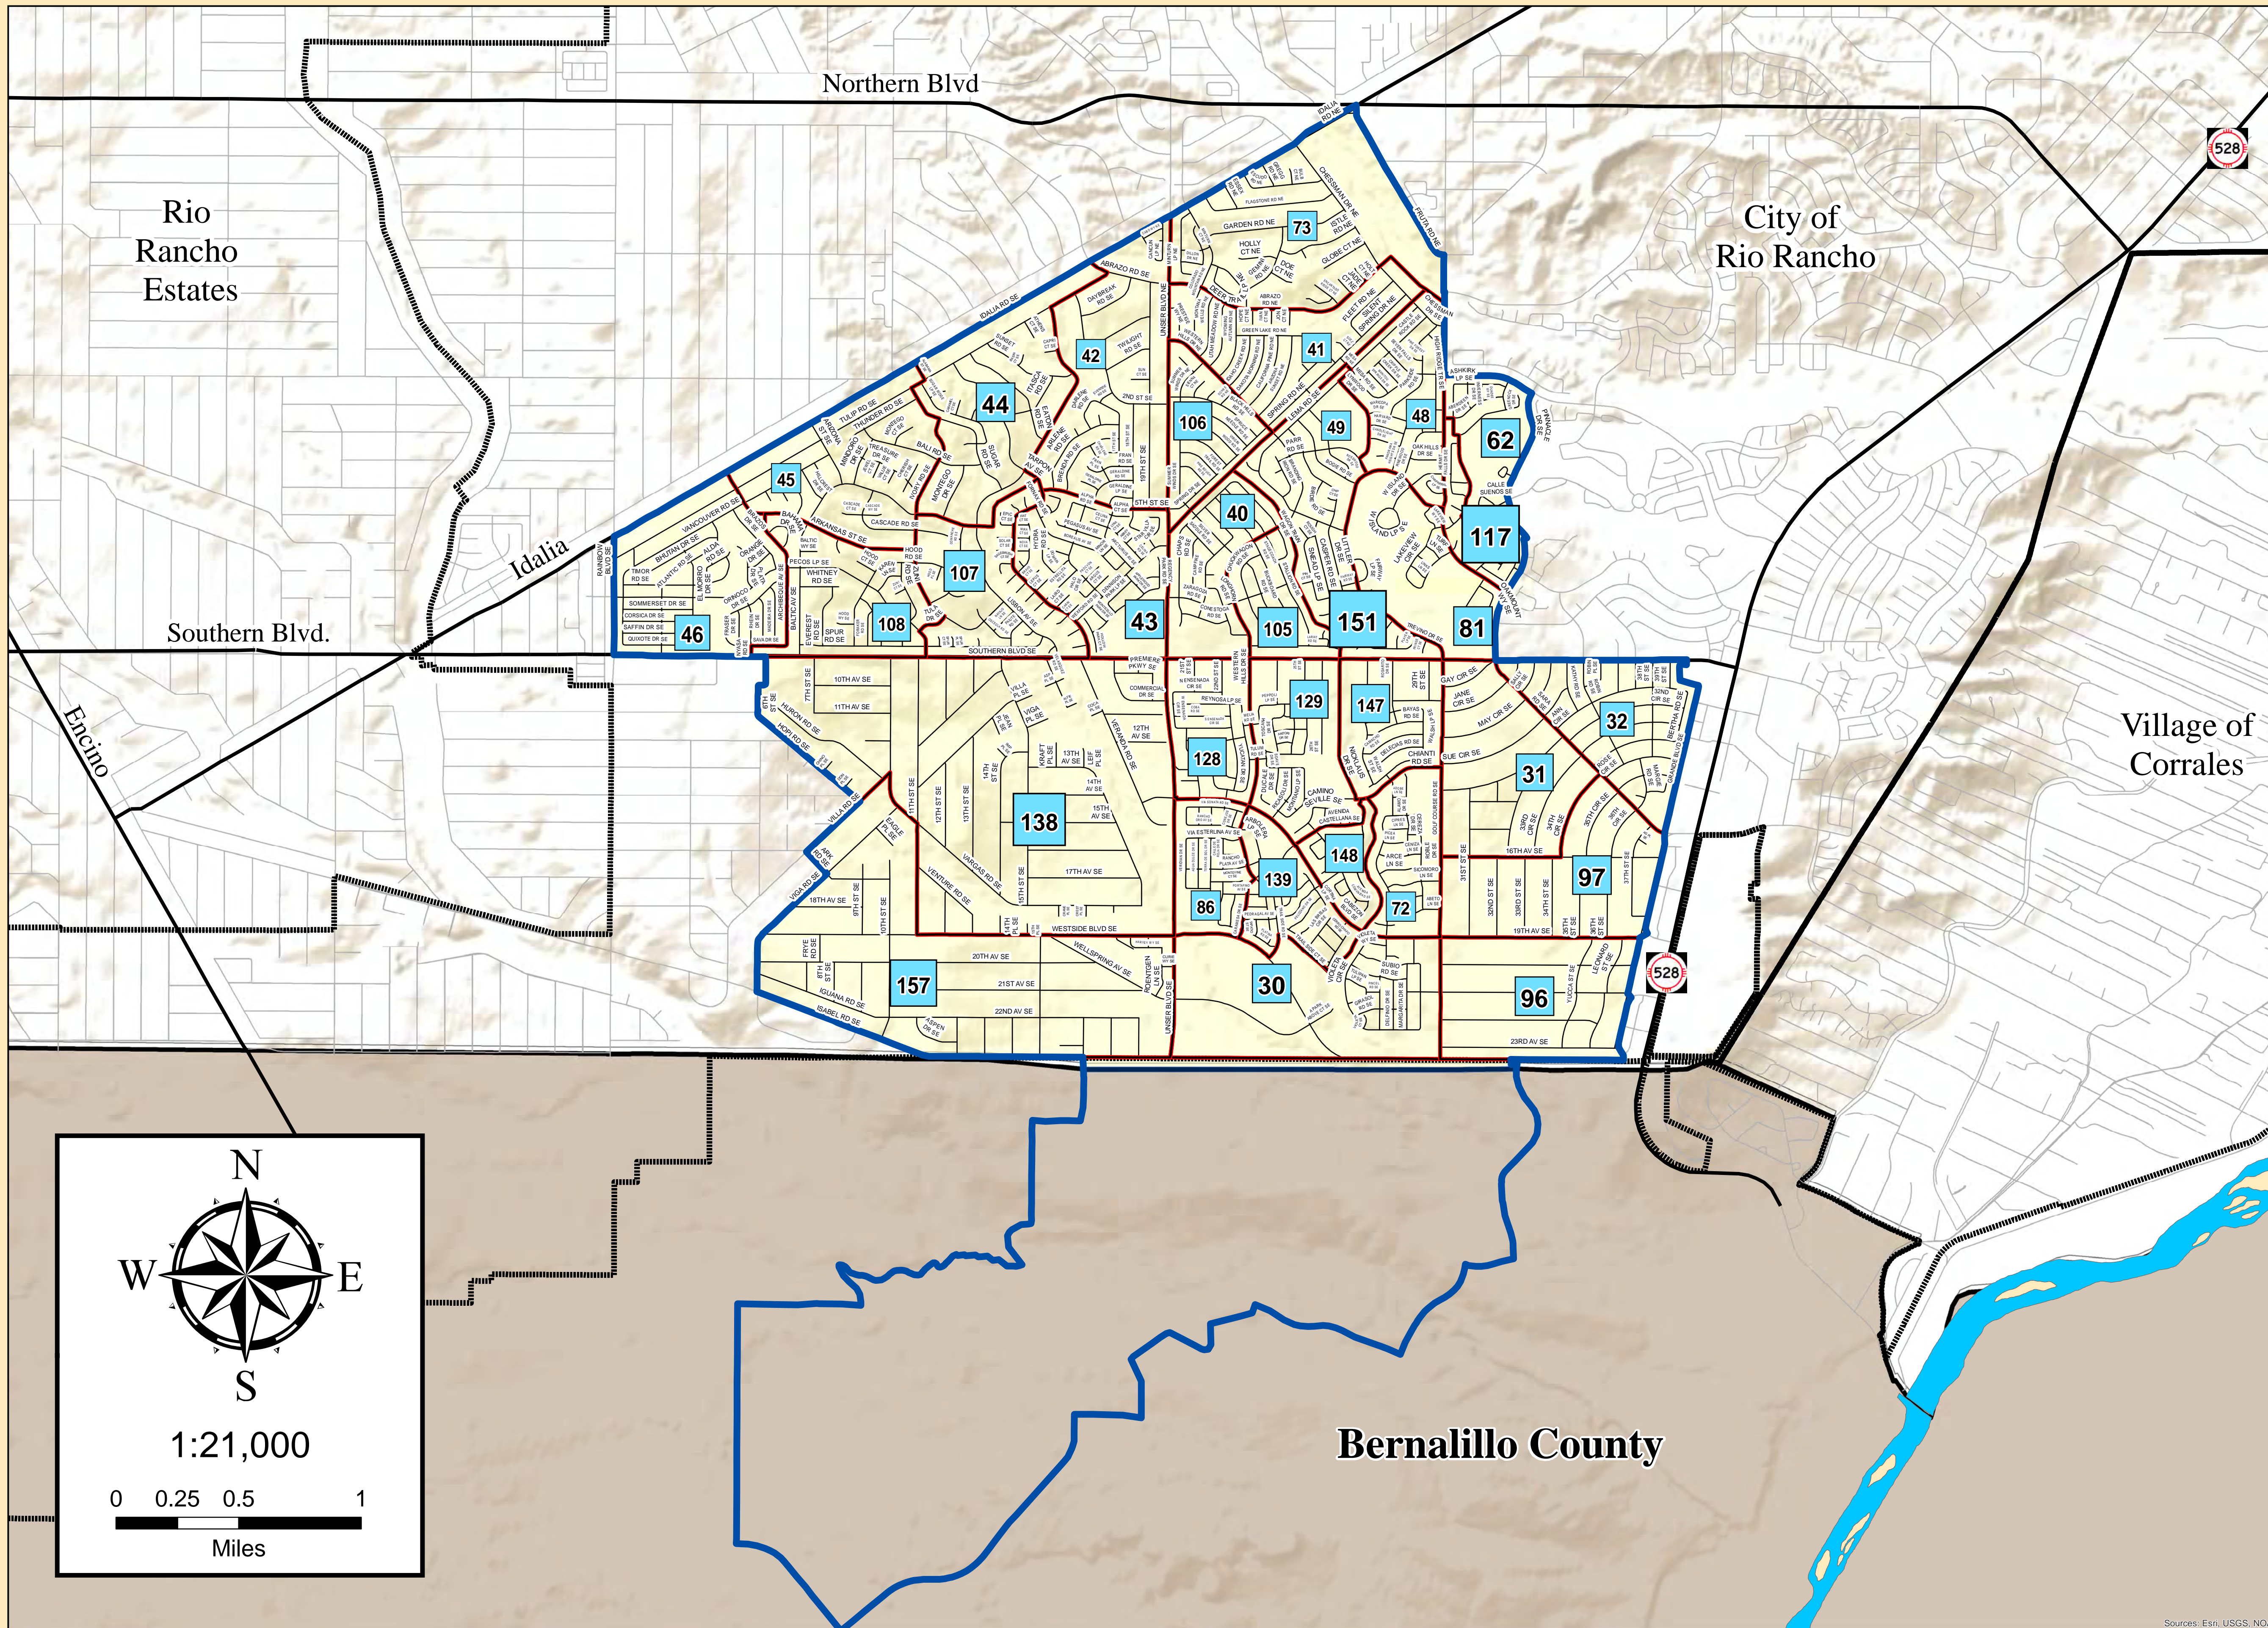

NM State Senate District 12 Precinct Map - Sandoval County, NM

(2022)

Location:
City of Rio Rancho

Legend

- NM Senate District 12 Boundary
- Precincts

County: Sandoval

State: New Mexico

1:21,000

Miles

**Disclaimer/
Contact Information**

The information on this map is for reference purposes only. It is a representational map based on GIS data from the following sources:
Research & Polling, Inc.
www.nmlegis.gov

Please contact the appropriate governmental entity(ies) for copies of applicable legal property documents and/or plats for the legal descriptions and boundaries. All information should be independently verified.

Map prepared by:
Jared Massegee -GIS Section
Sandoval County
Planning and Zoning Division
1500 Idalia RD Building D
Bernalillo, New Mexico 87004

Created - February, 2022 Version 1.0

Sources: Esri, USGS, NOAA