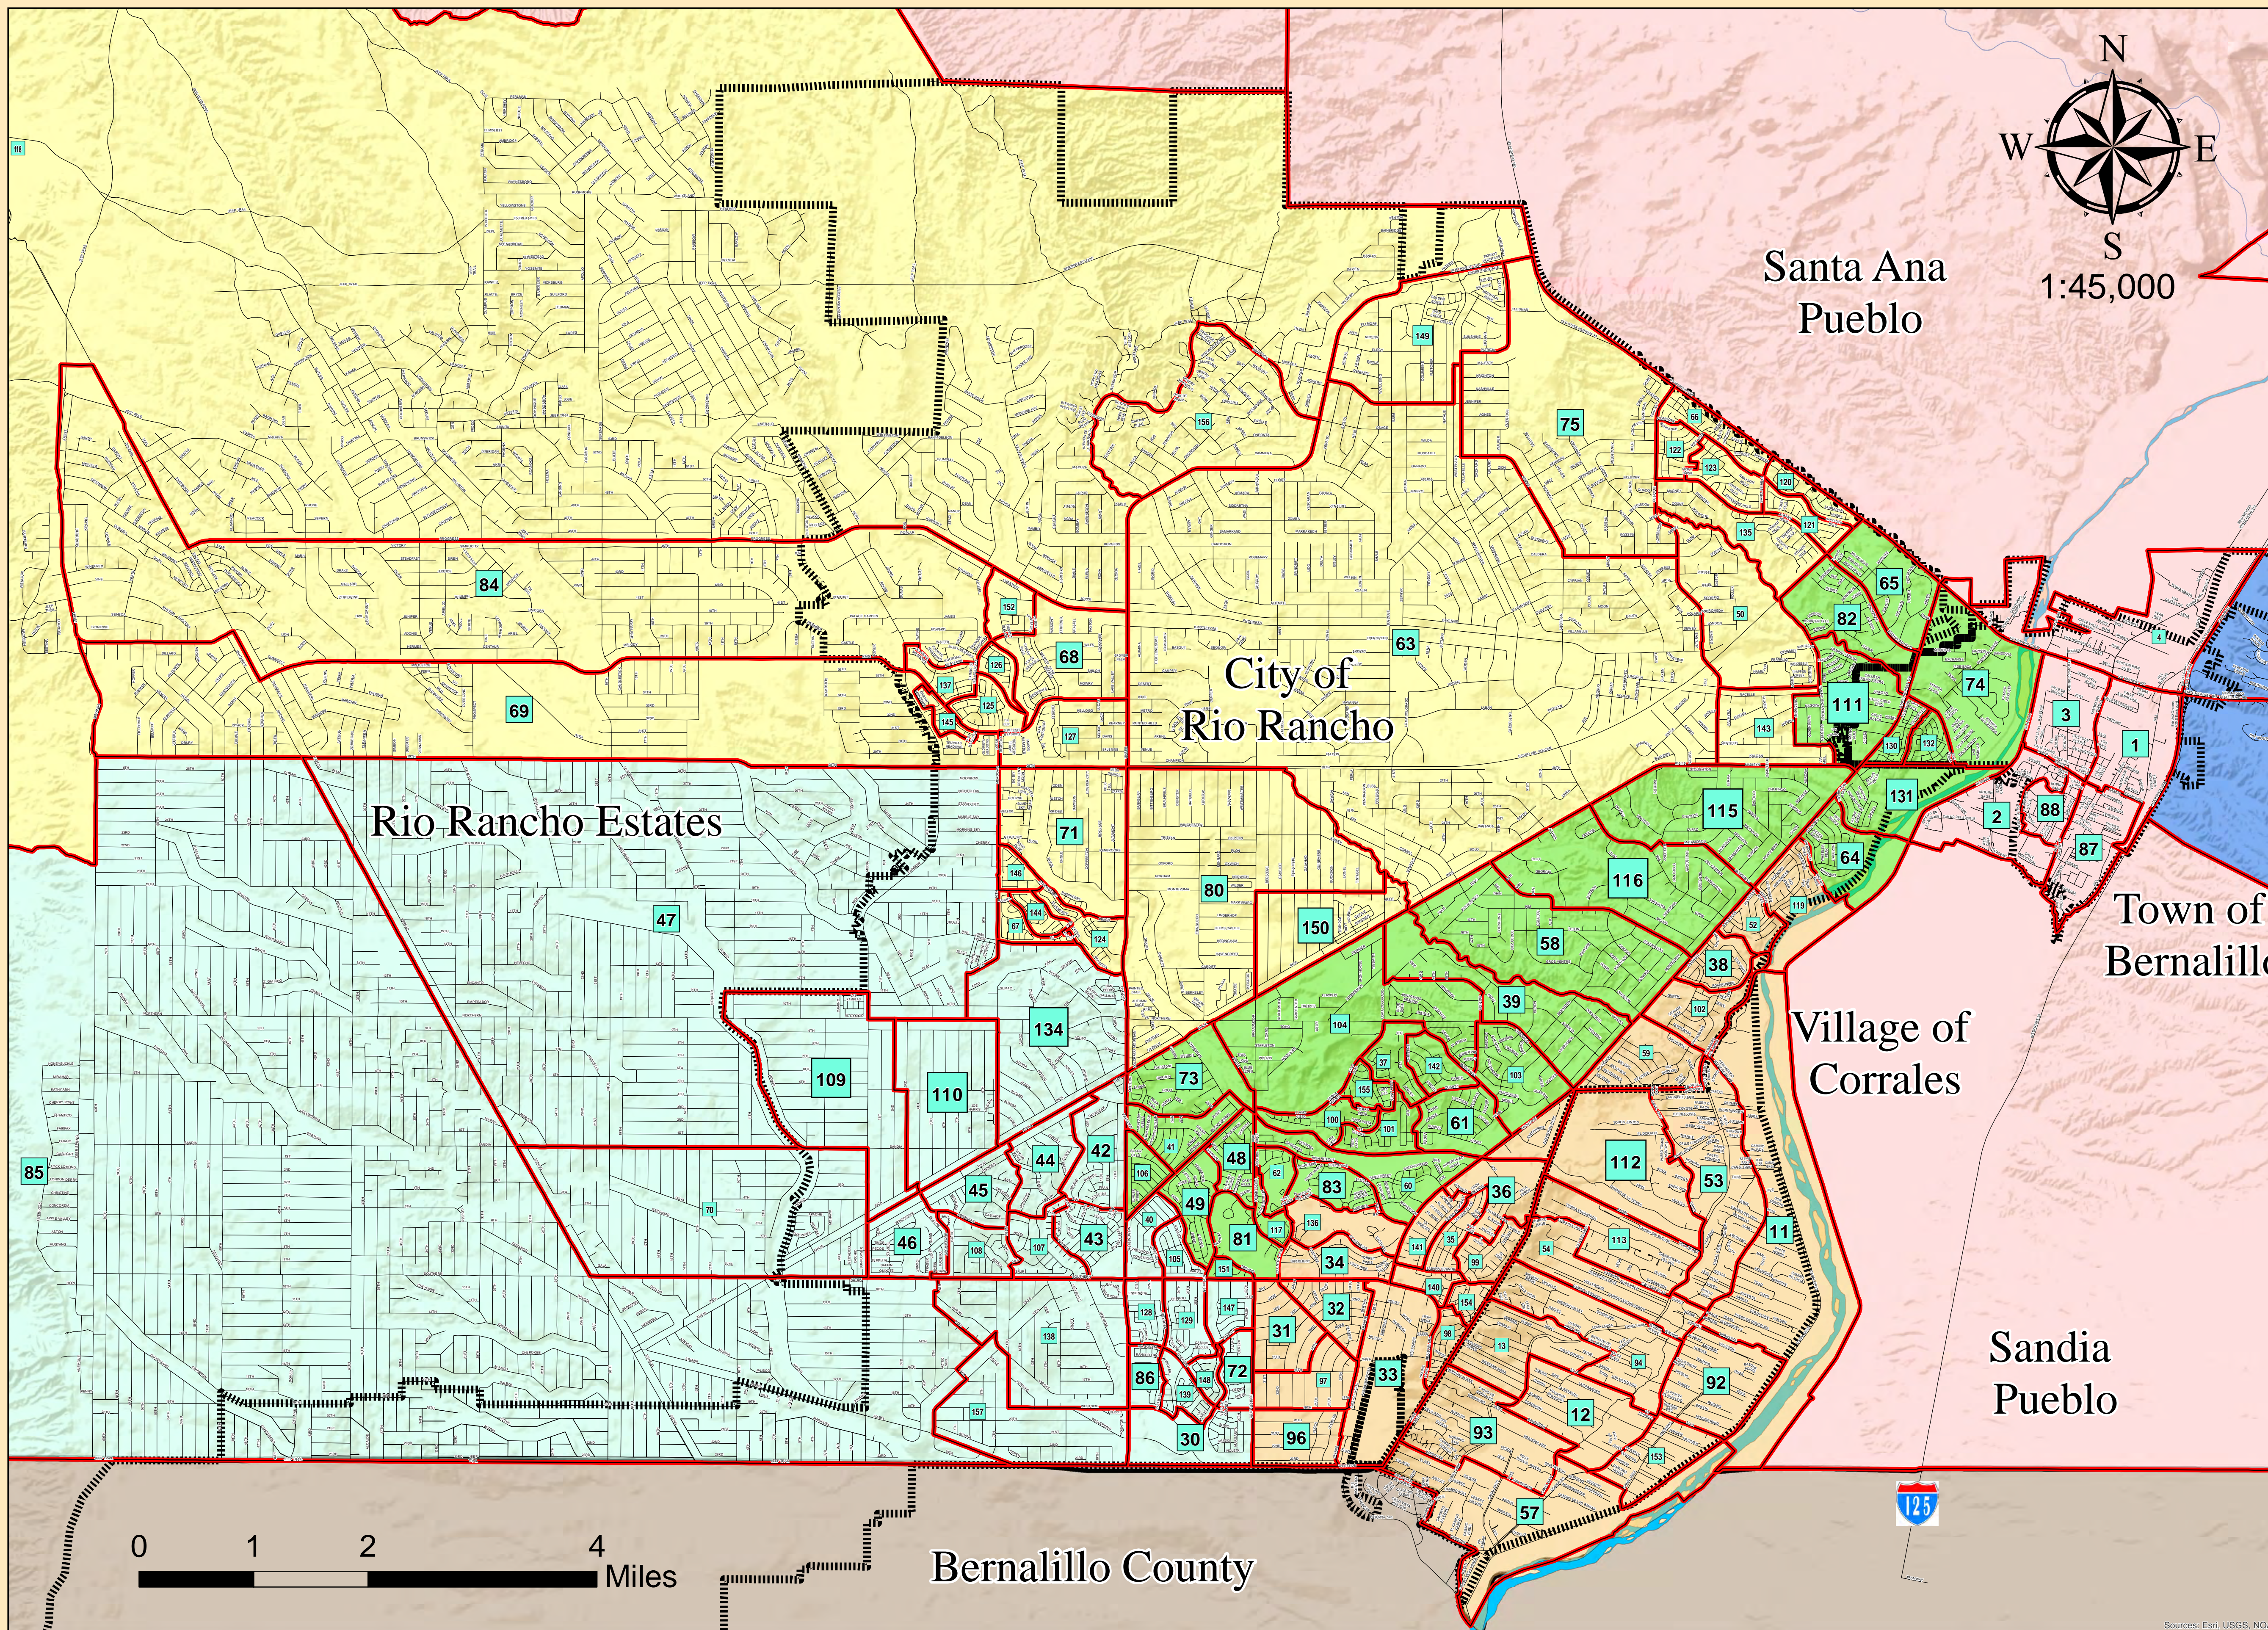

State House Precinct Map - Metro Area - Sandoval County, NM

(2022)

Location:

City of Rio Rancho
 Rio Rancho Estates
 Village of Corrales
 Town of Bernalillo

Legend

NM State House District

County: Sandoval

State: New Mexico

Disclaimer/ Contact Information

The information on this map is for reference purposes only. It is a representational map based on GIS data from the following sources:
 Research & Polling, Inc.
www.nmlegis.gov

Please contact the appropriate governmental entity(ies) for copies of applicable legal property documents and/or plats for the legal descriptions and boundaries. All information should be independently verified.

Map prepared by:
 Jared Massege -GIS Section
 Sandoval County
 Planning and Zoning Division
 1500 Idalia RD Building D
 Bernalillo, New Mexico 87004