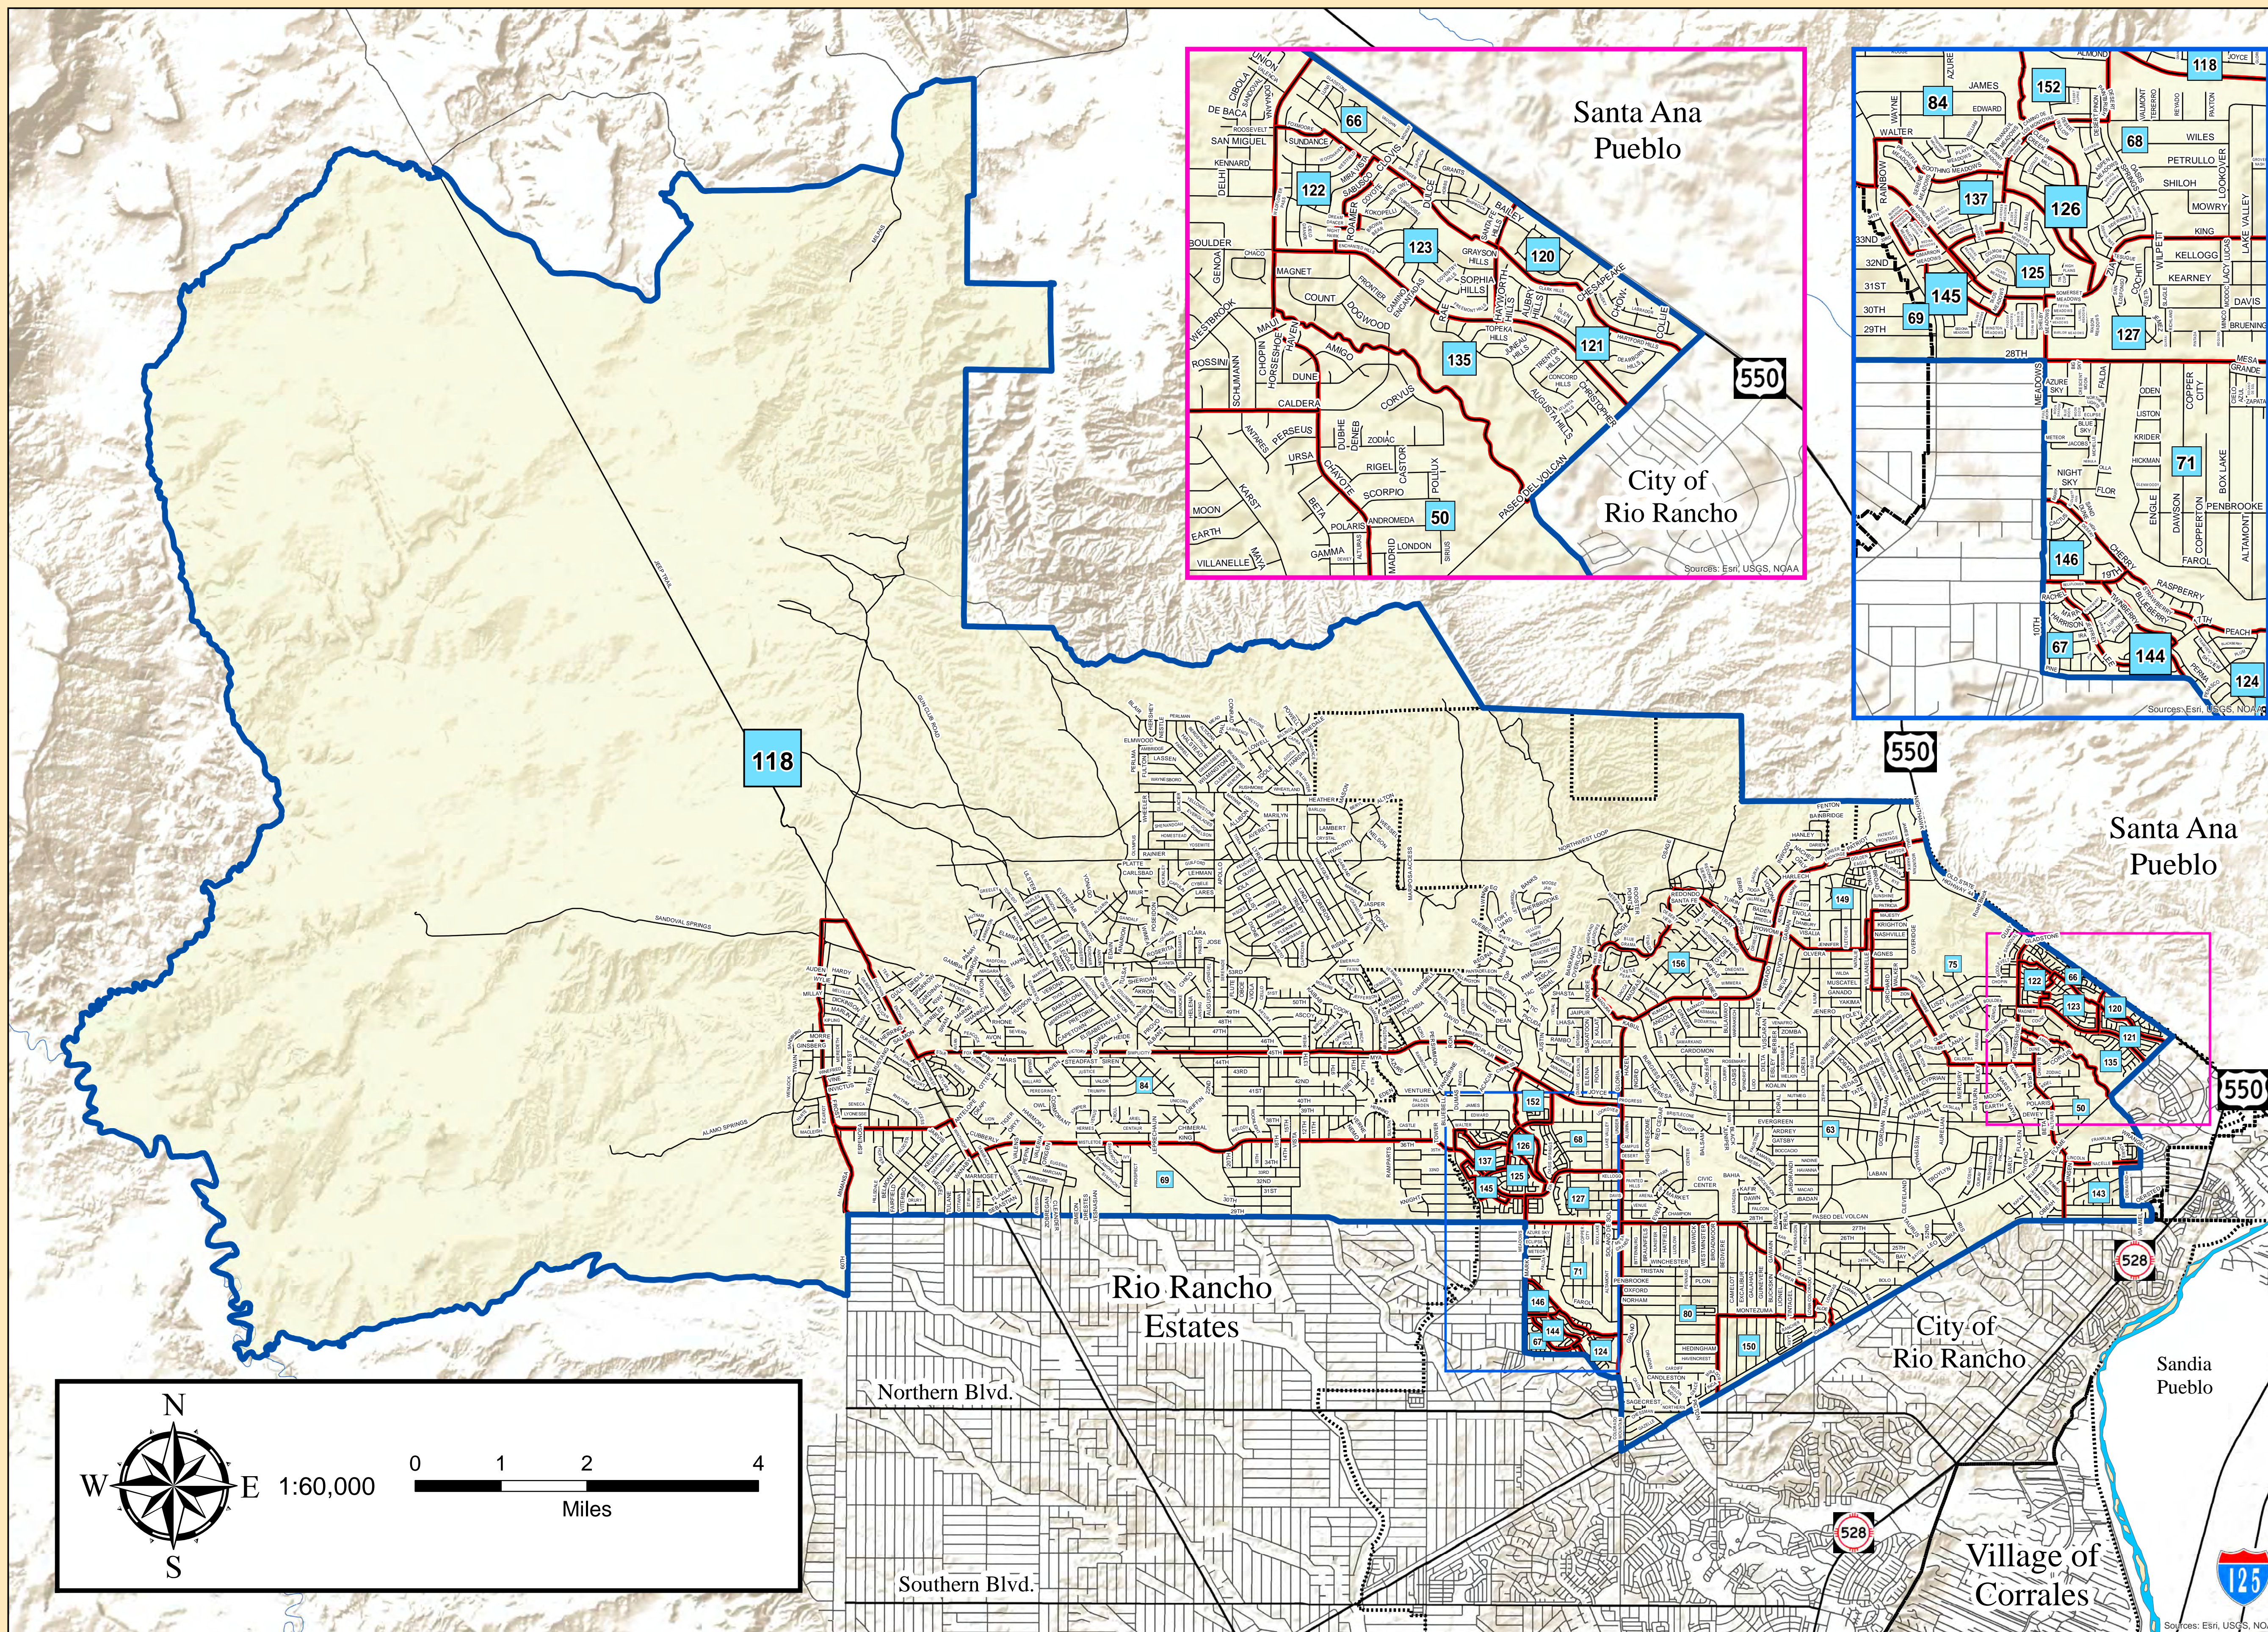

NM State House District 57 Precinct Map-Sandoval County, NM

(2022)

Location:
 City of Rio Rancho,
 Rio Rancho Estates

Legend

- NM House District 57 Boundary
- Precincts

County: Sandoval

State: New Mexico

**Disclaimer/
 Contact Information**

The information on this map is for reference purposes only. It is a representational map based on GIS data from the following sources:
 Research & Polling, Inc.
www.nmlegis.gov

Please contact the appropriate governmental entity(ies) for copies of applicable legal property documents and/or plats for the legal descriptions and boundaries. All information should be independently verified.

Map prepared by:
 Jared Massegee -GIS Section
 Sandoval County
 Planning and Zoning Division
 1500 Idalia RD Building D
 Bernalillo, New Mexico 87004

Created - February, 2022 Version 1.0