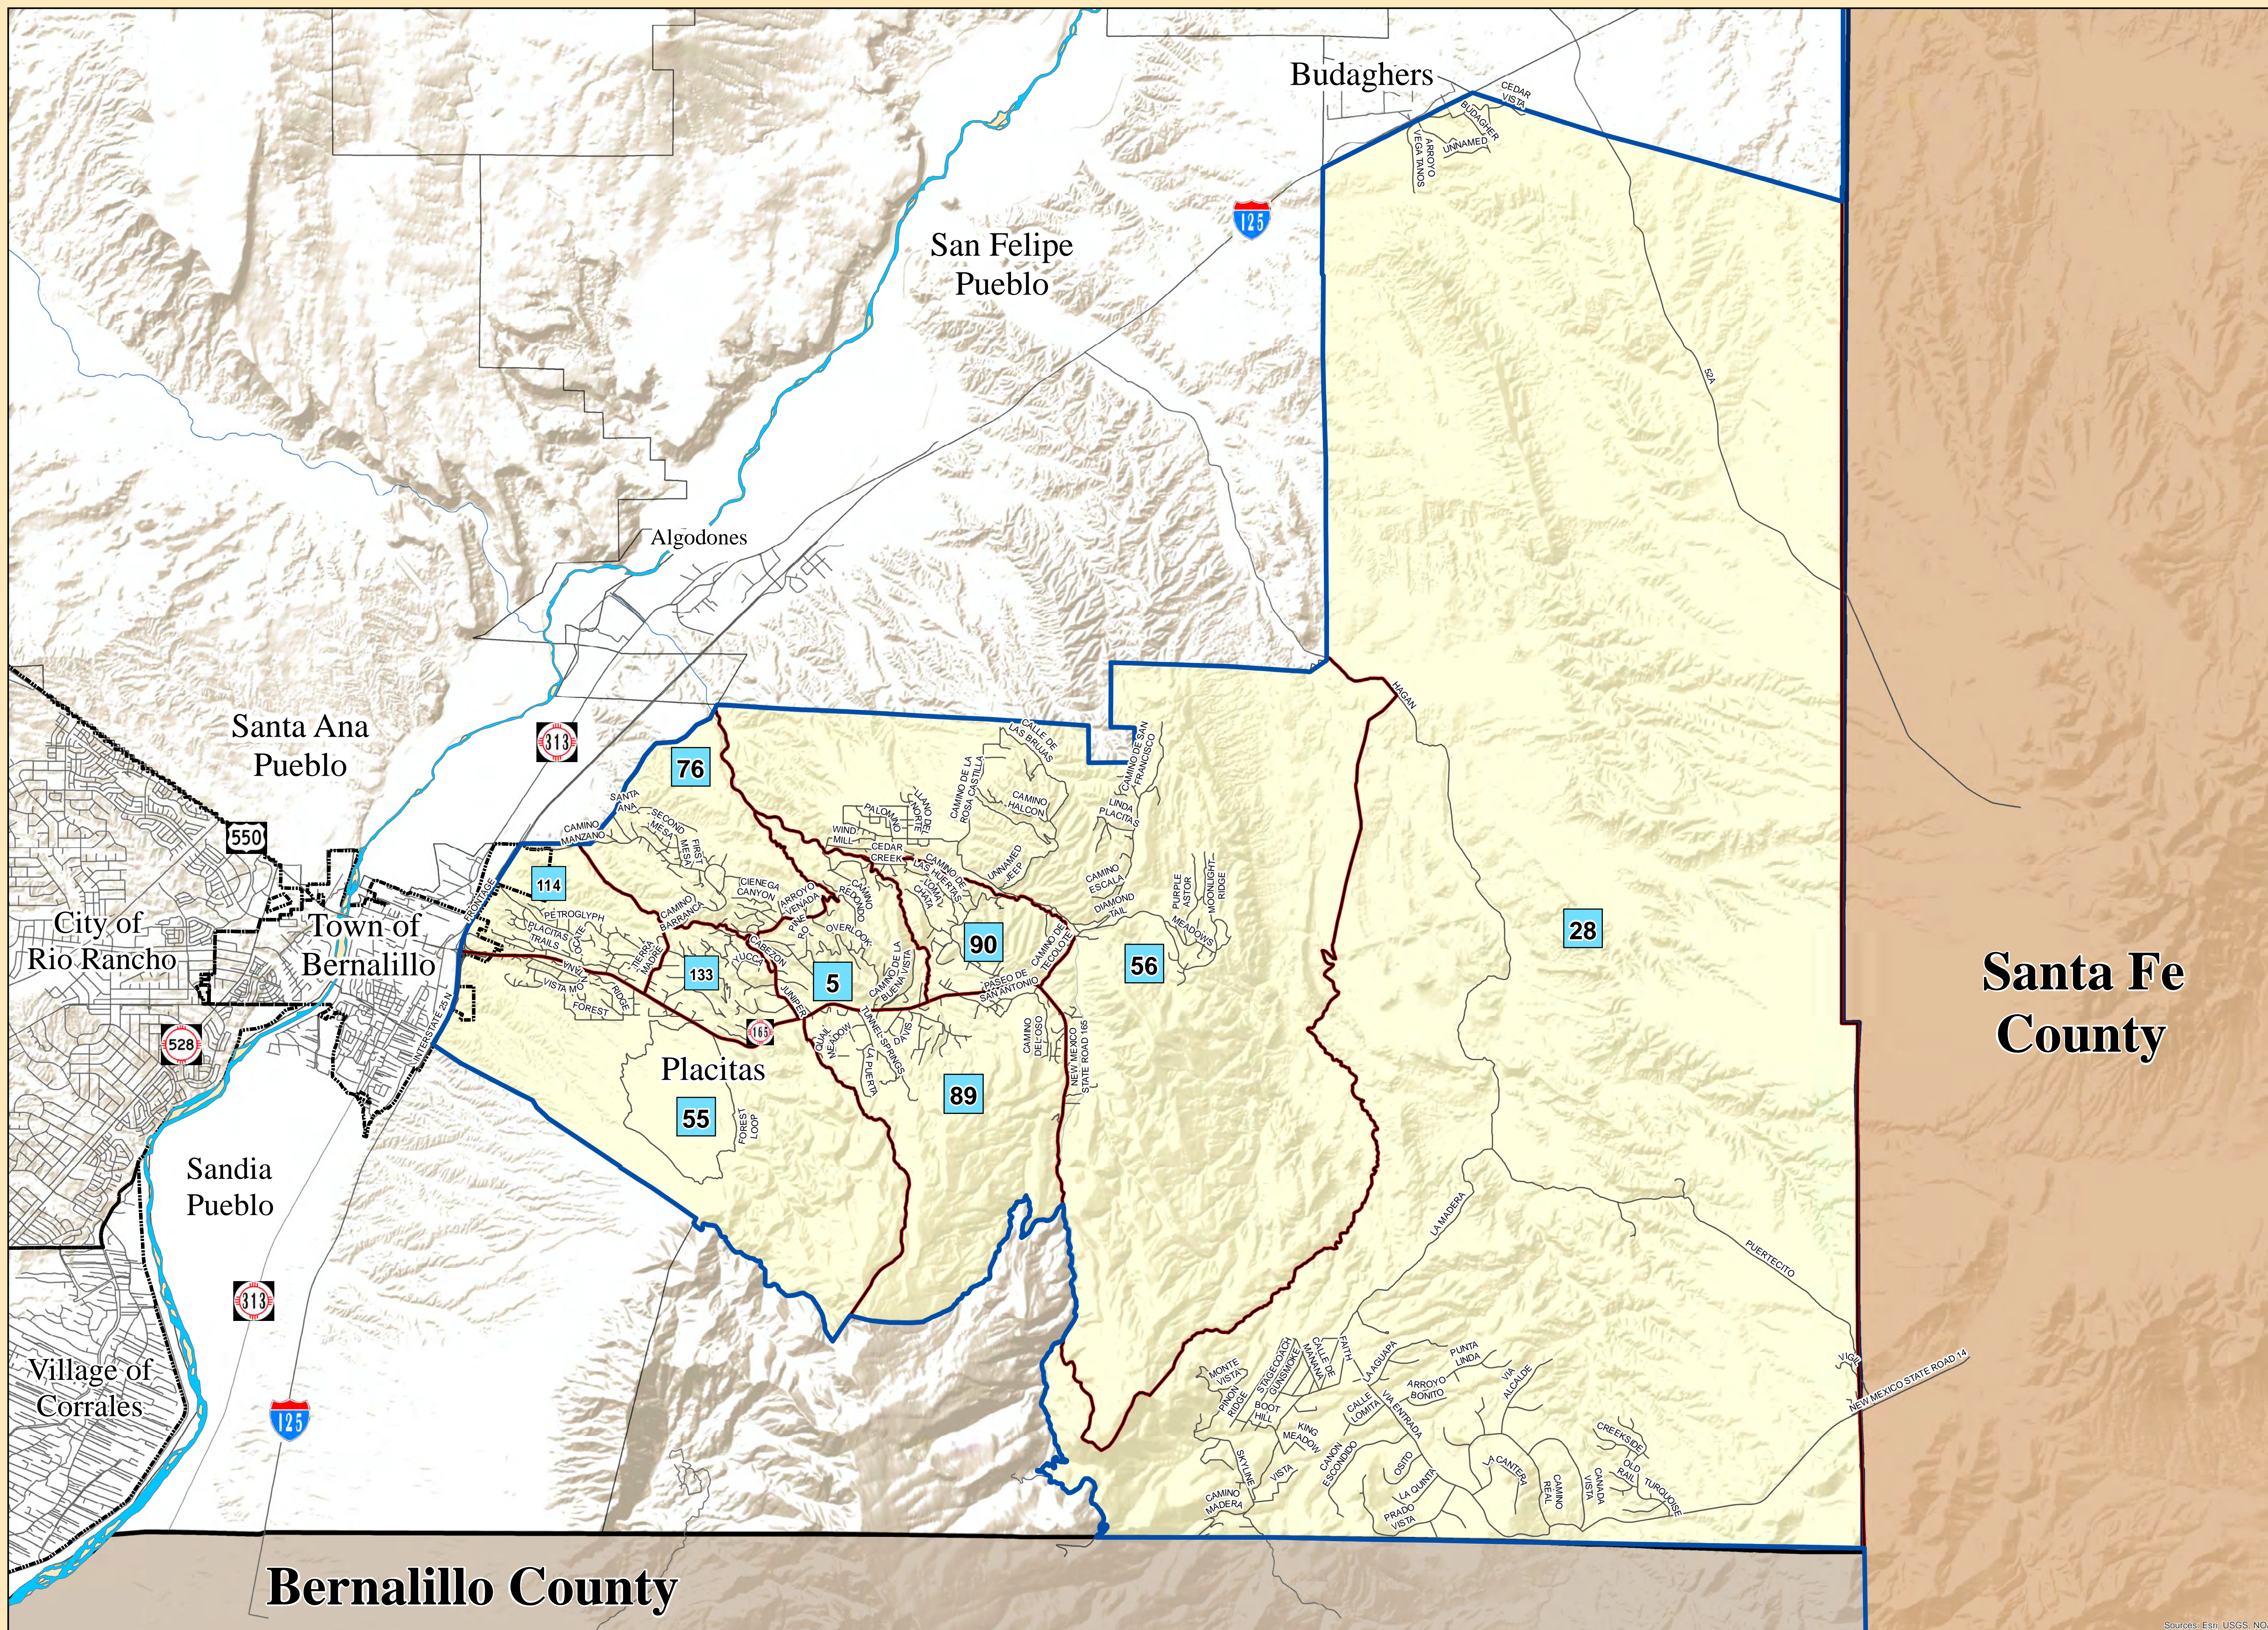

NM State House District 50 Precinct Map-Sandoval County, NM

(2022)

Location:
Village of Placitas,
Budaghers (East of I-25)
La Madera, SE Sandoval County

Legend

- NM House District 50 Boundary
- Precinct

County: Sandoval

State: New Mexico

Santa Fe County

**Disclaimer/
Contact Information**

The information on this map is for reference purposes only. It is a representational map based on GIS data from the following sources:
Research & Polling, Inc.
www.nmlegis.gov

Map prepared by:
Jared Massegee -GIS Section
Sandoval County
Planning and Zoning Division
1500 Idalia RD Building D
Bernalillo, New Mexico 87004

Created - February, 2022 Version 1.0

Sources: Esri, USGS, NOAA