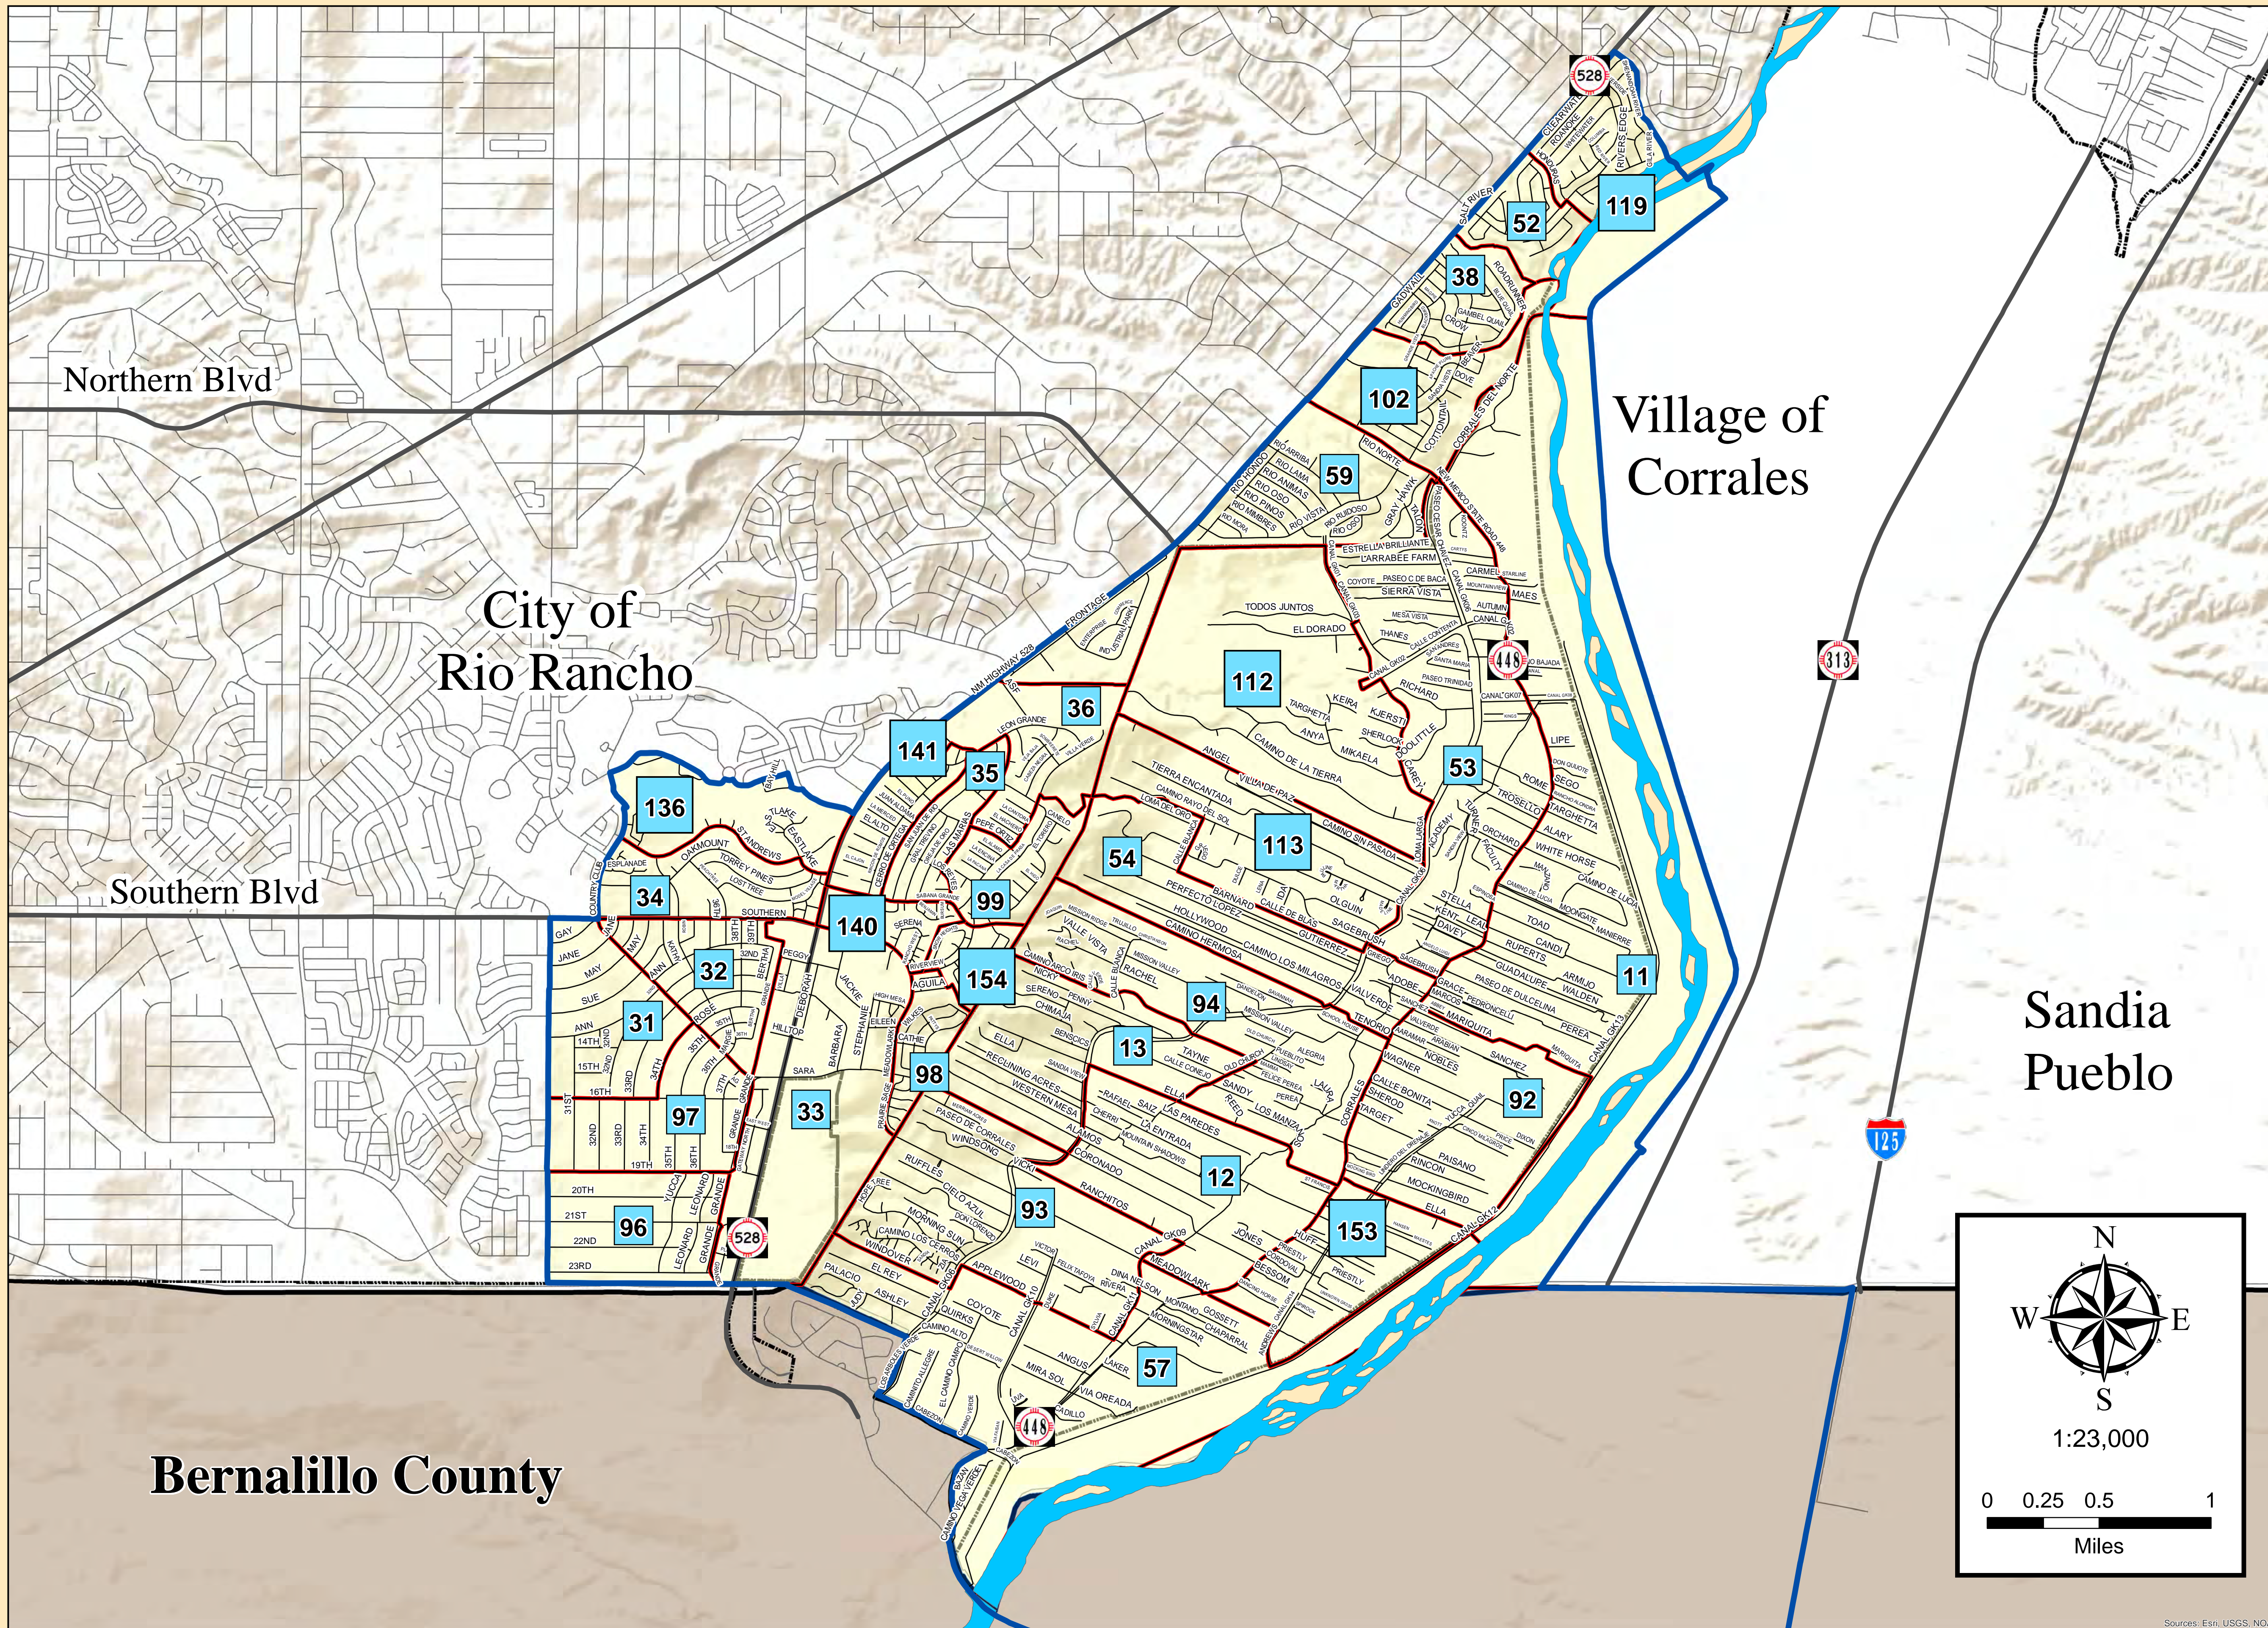

NM State House District 44 Precinct Map-Sandoval County, NM

(2022)

Location:
Village of Corrales,
City of Rio Rancho

Legend

- NM House District 44 Boundary
- Precincts

County: Sandoval

State: New Mexico

**Disclaimer/
Contact Information**

The information on this map is for reference purposes only. It is a representational map based on GIS data from the following sources:
Research & Polling, Inc.
www.nmlegis.gov

Please contact the appropriate governmental entity(ies) for copies of applicable legal property documents and/or plats for the legal descriptions and boundaries. All information should be independently verified.

Map prepared by:
Jared Massegee -GIS Section
Sandoval County
Planning and Zoning Division
1500 Idalia RD Building D
Bernalillo, New Mexico 87004

Created - February, 2022 Version 1.0

Sources: Esri, USGS, NOAA