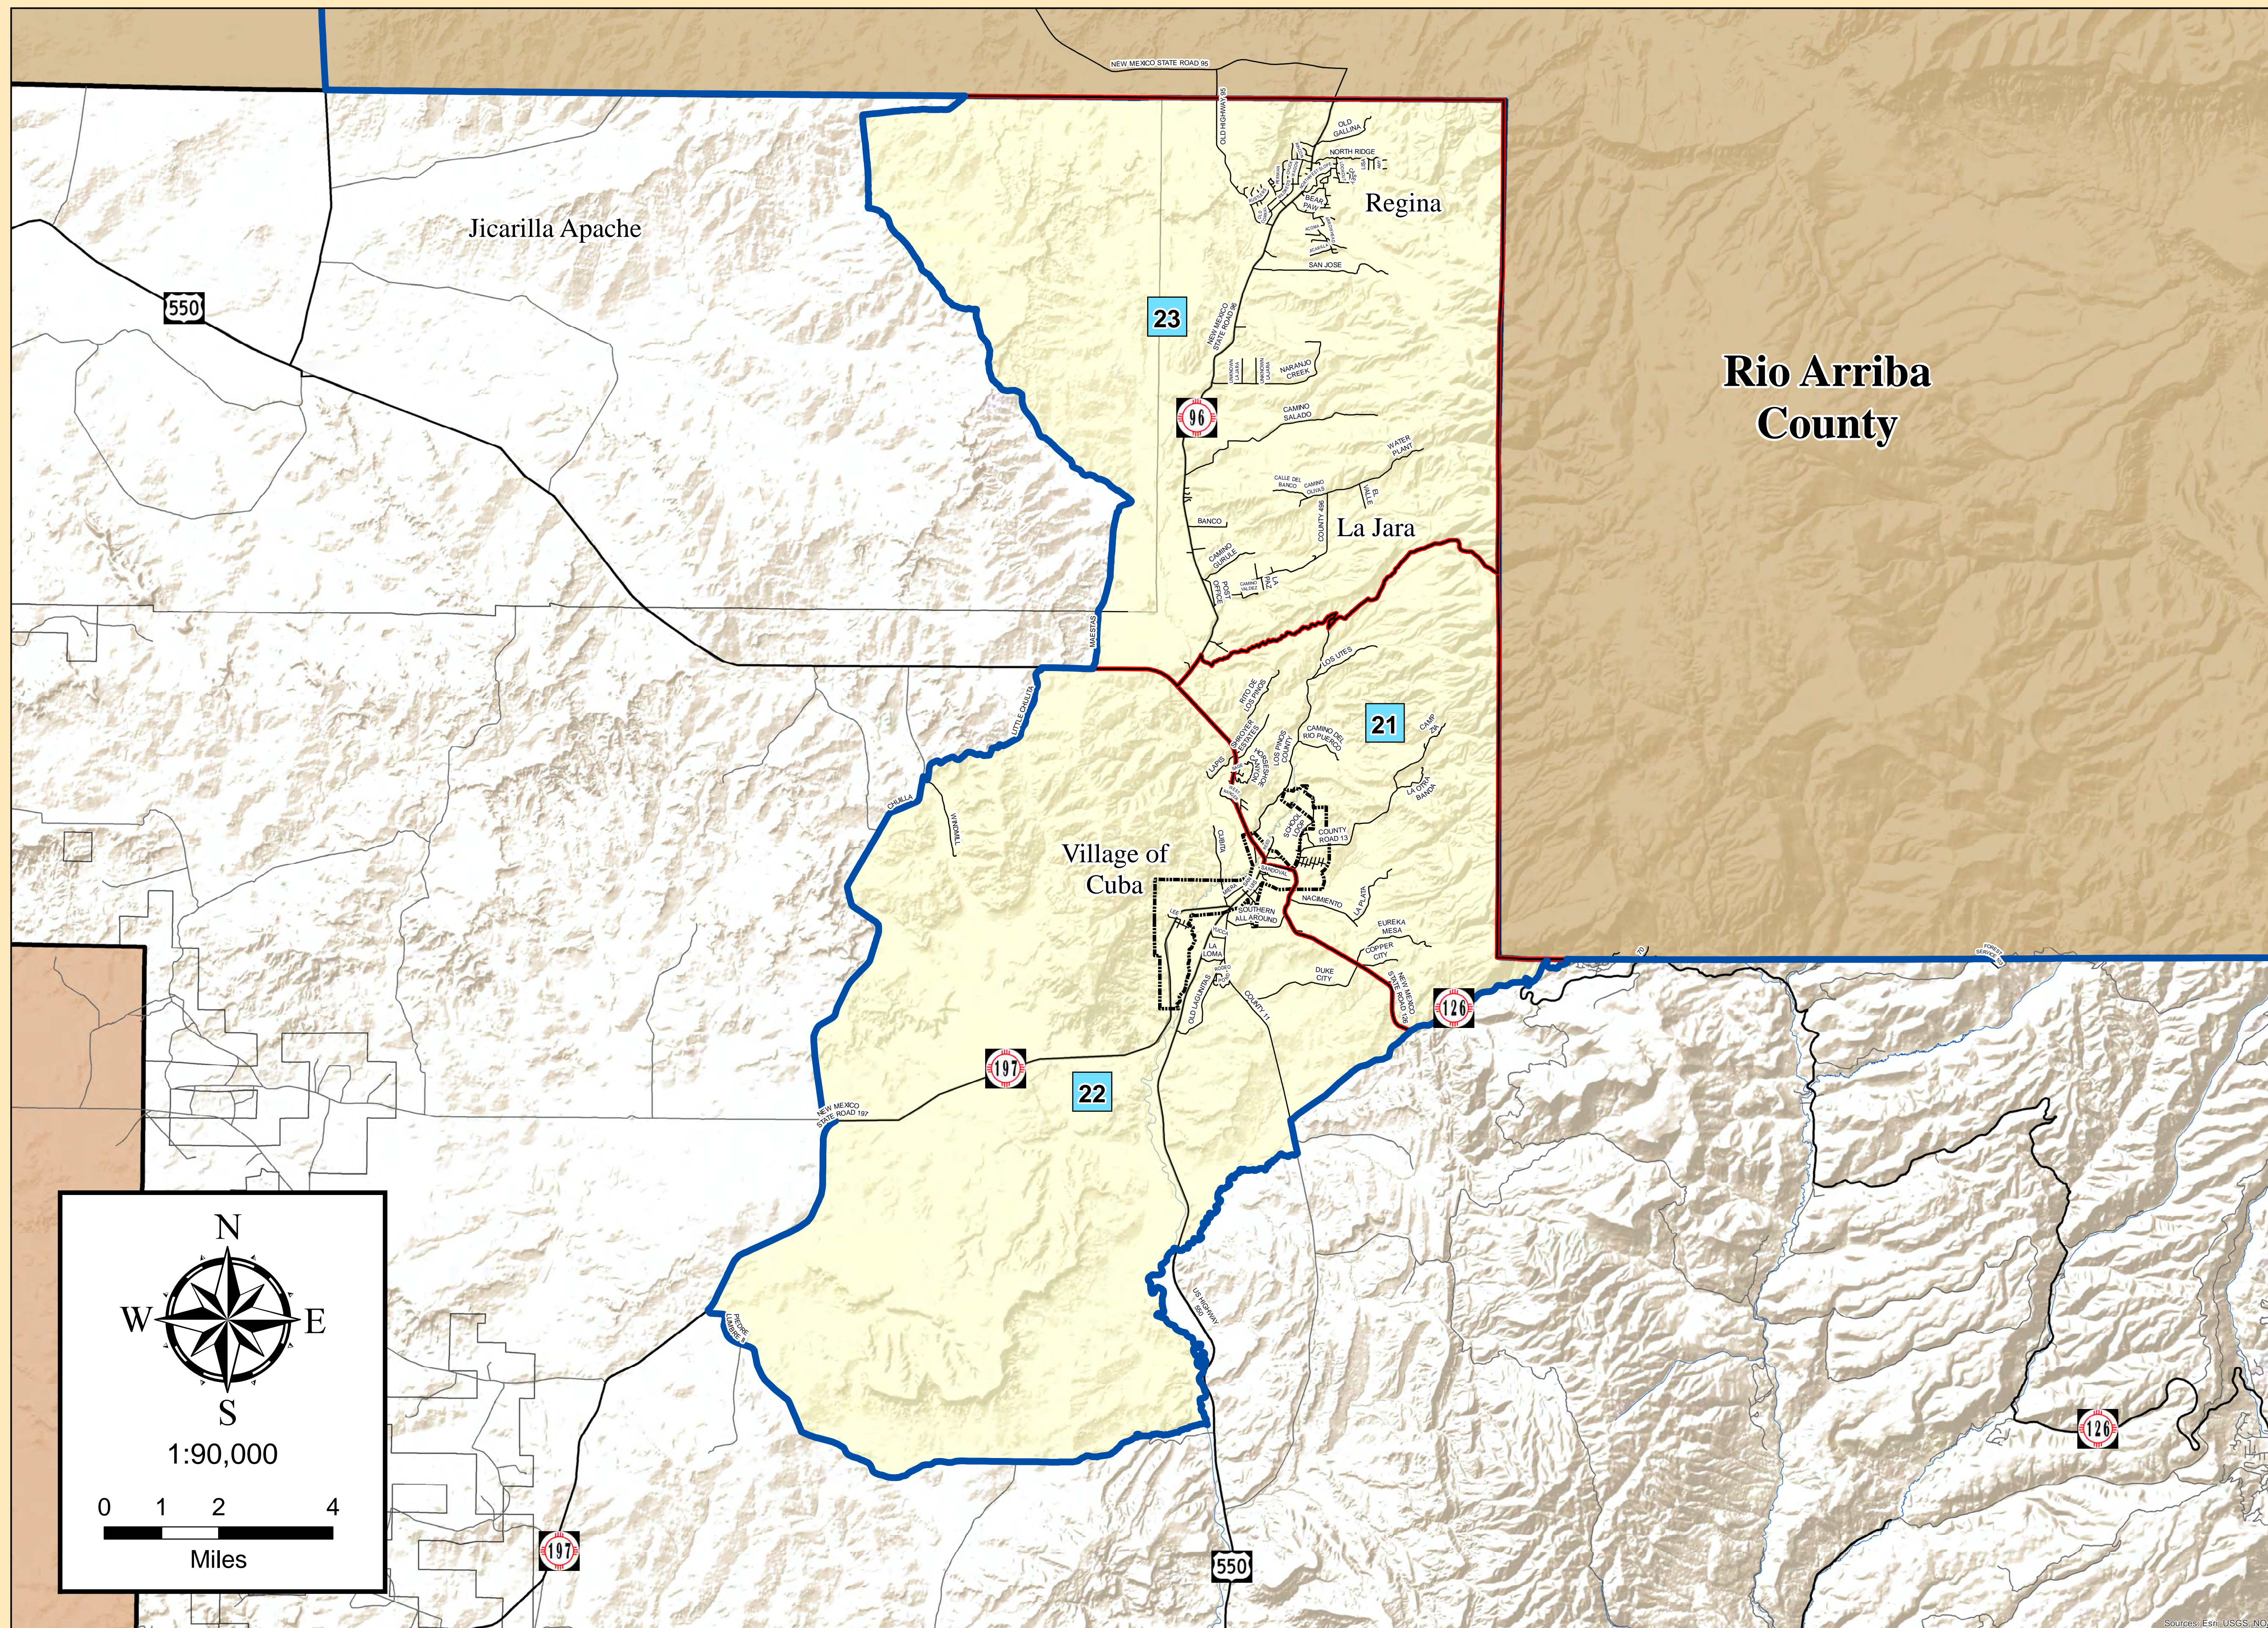

NM State House District 41 Precinct Map-Sandoval County, NM

(2022)

Location:
Village of Cuba,
La Jara, Regina

Legend

- House District 41 Boundary
- Precinct

County: Sandoval

State: New Mexico

**Disclaimer/
Contact Information**

The information on this map is for reference purposes only. It is a representational map based on GIS data from the following sources:
Research & Polling, Inc.
www.nmlegis.gov

Please contact the appropriate governmental entity(ies) for copies of applicable legal property documents and/or plats for the legal descriptions and boundaries. All information should be independently verified.

Map prepared by:
Jared Massegee -GIS Section
Sandoval County
Planning and Zoning Division
1500 Idalia RD Building D
Bernalillo, New Mexico 87004

Created - February, 2022 Version 1.0