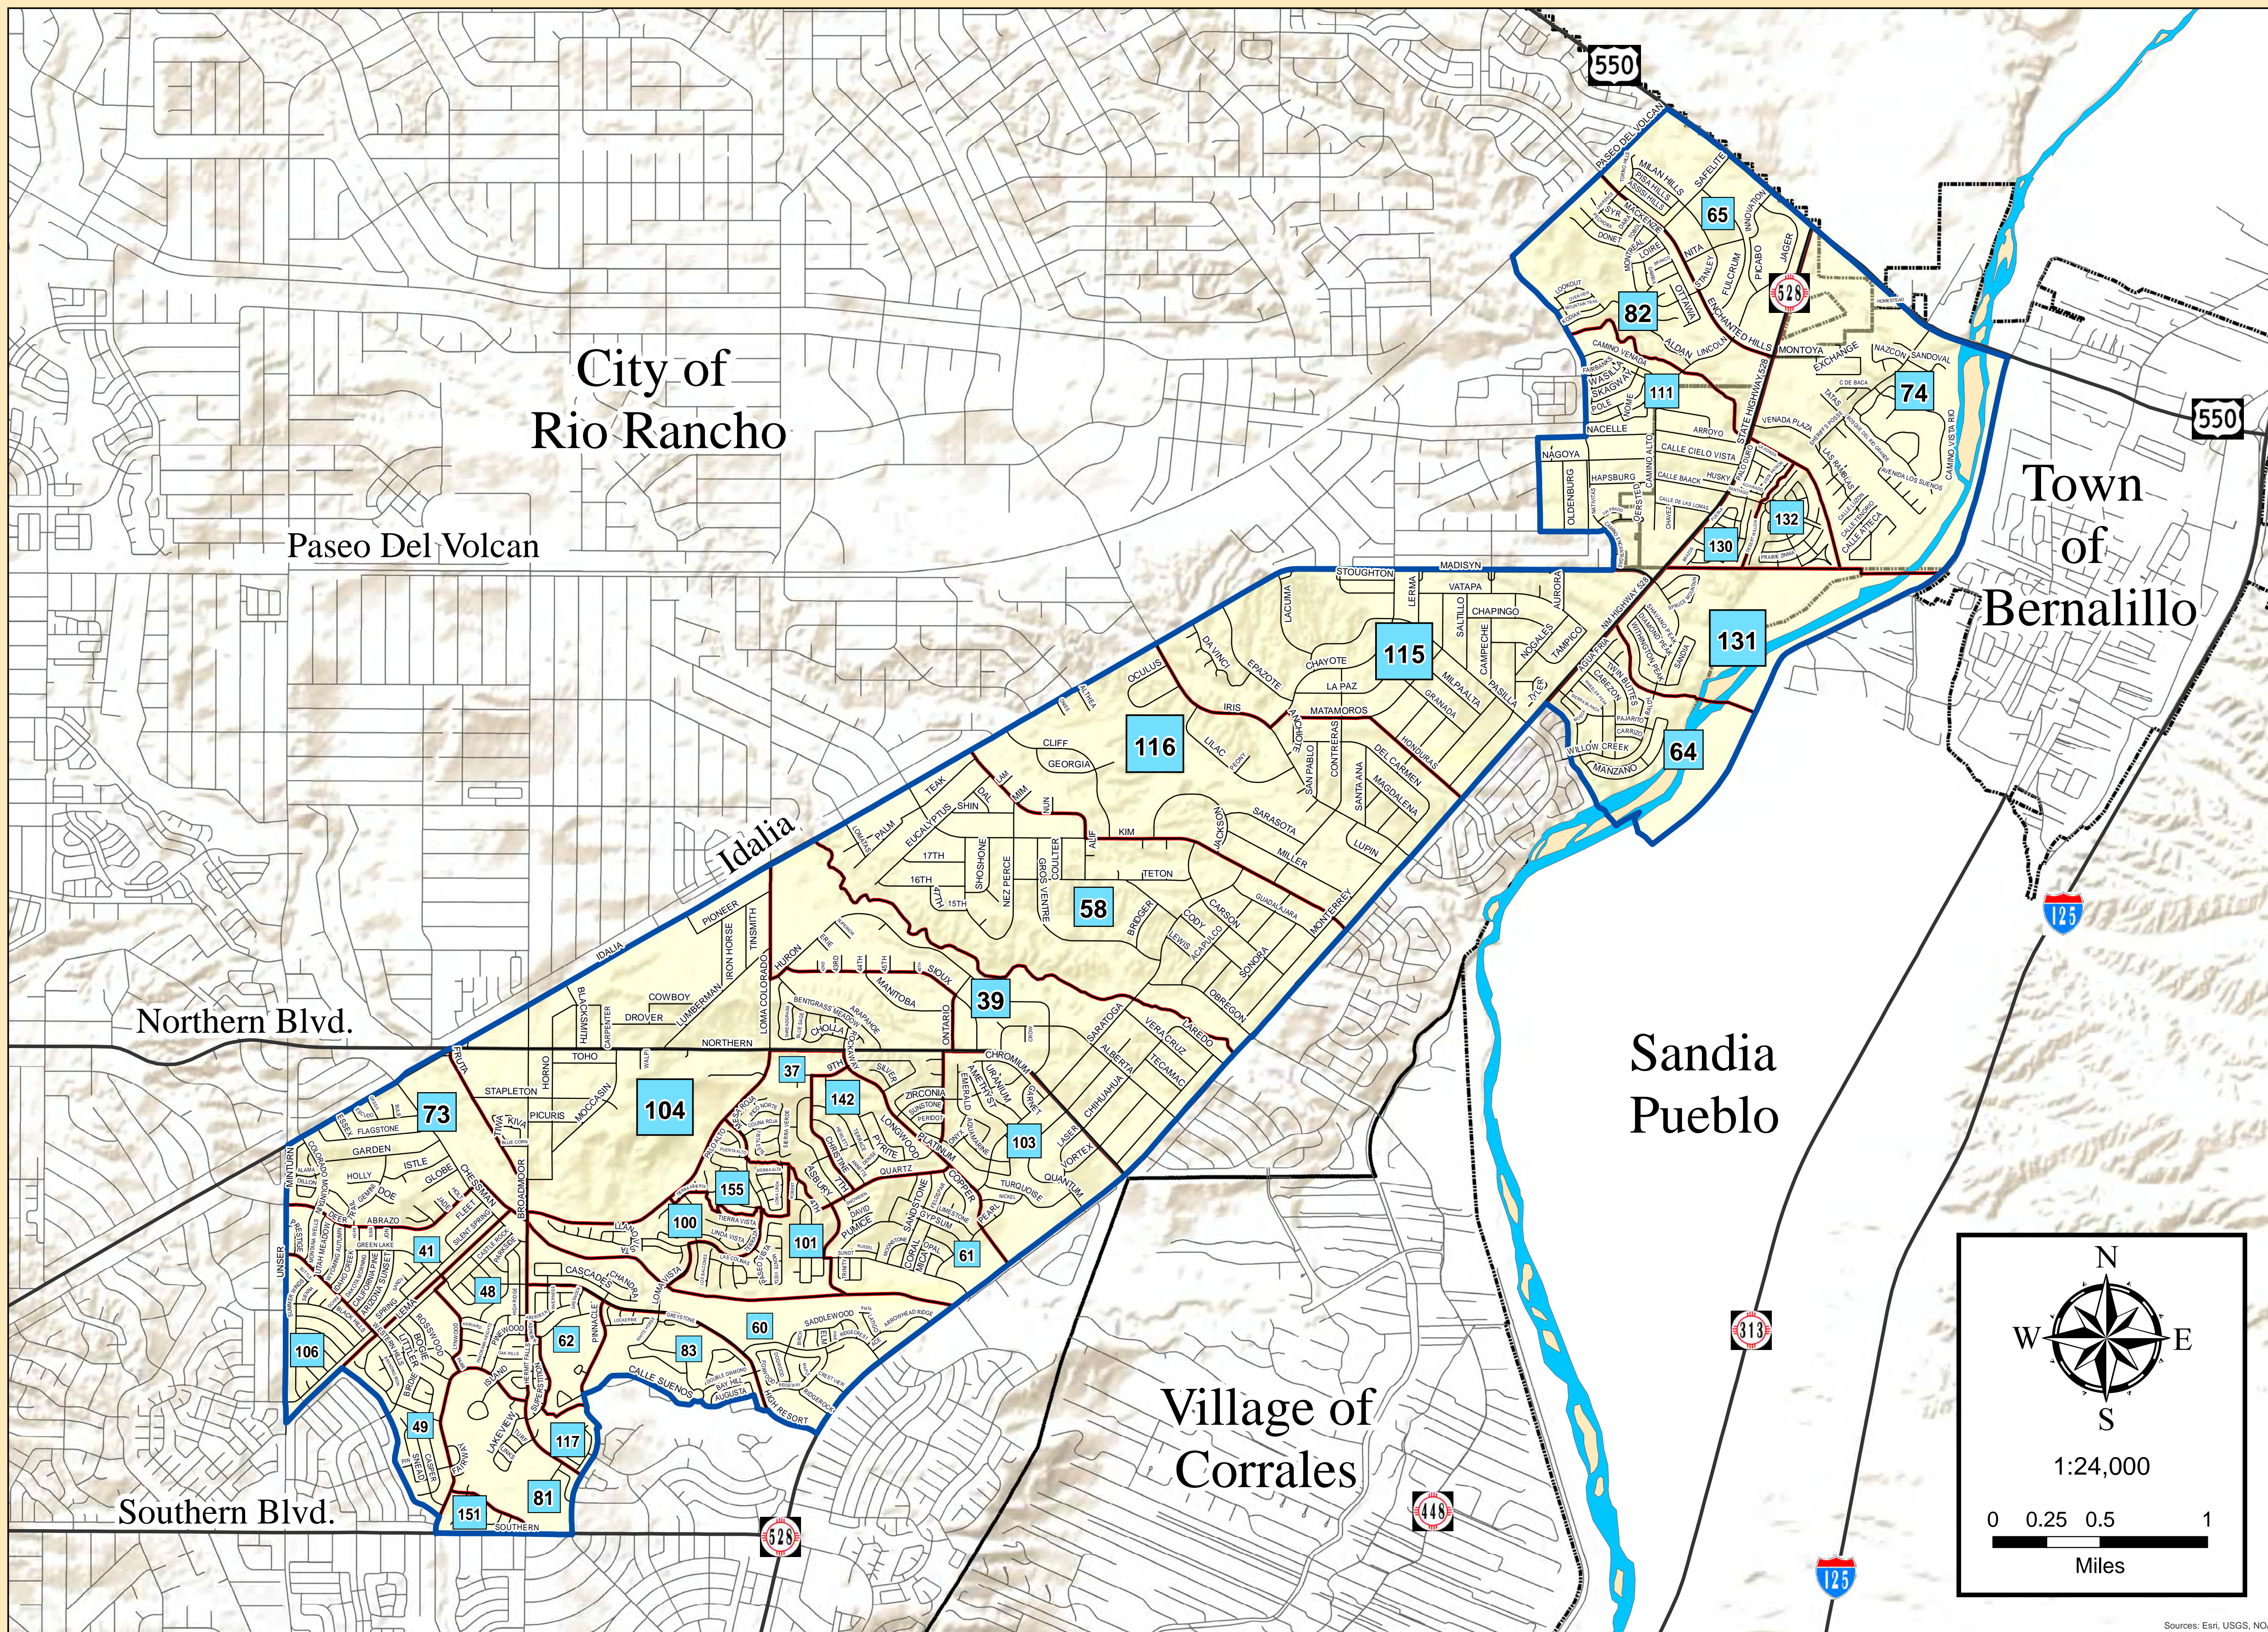

# NM State House District 23 Precinct Map-Sandoval County, NM

(2022)

**Location:**  
City of Rio Rancho,  
Town of Bernalillo

**Legend**

- House District 23 Boundary
- Precinct

**County: Sandoval**

**State: New Mexico**

**Disclaimer/  
Contact Information**

The information on this map is for reference purposes only. It is a representational map based on GIS data from the following sources:  
Research & Polling, Inc.  
www.nmlegis.gov

Map prepared by:  
Jared Massegee -GIS Section  
Sandoval County  
Planning and Zoning Division  
1500 Idalia RD Building D  
Bernalillo, New Mexico 87004

Created - February, 2022      Version 1.0

Sources: Esri, USGS, NOAA