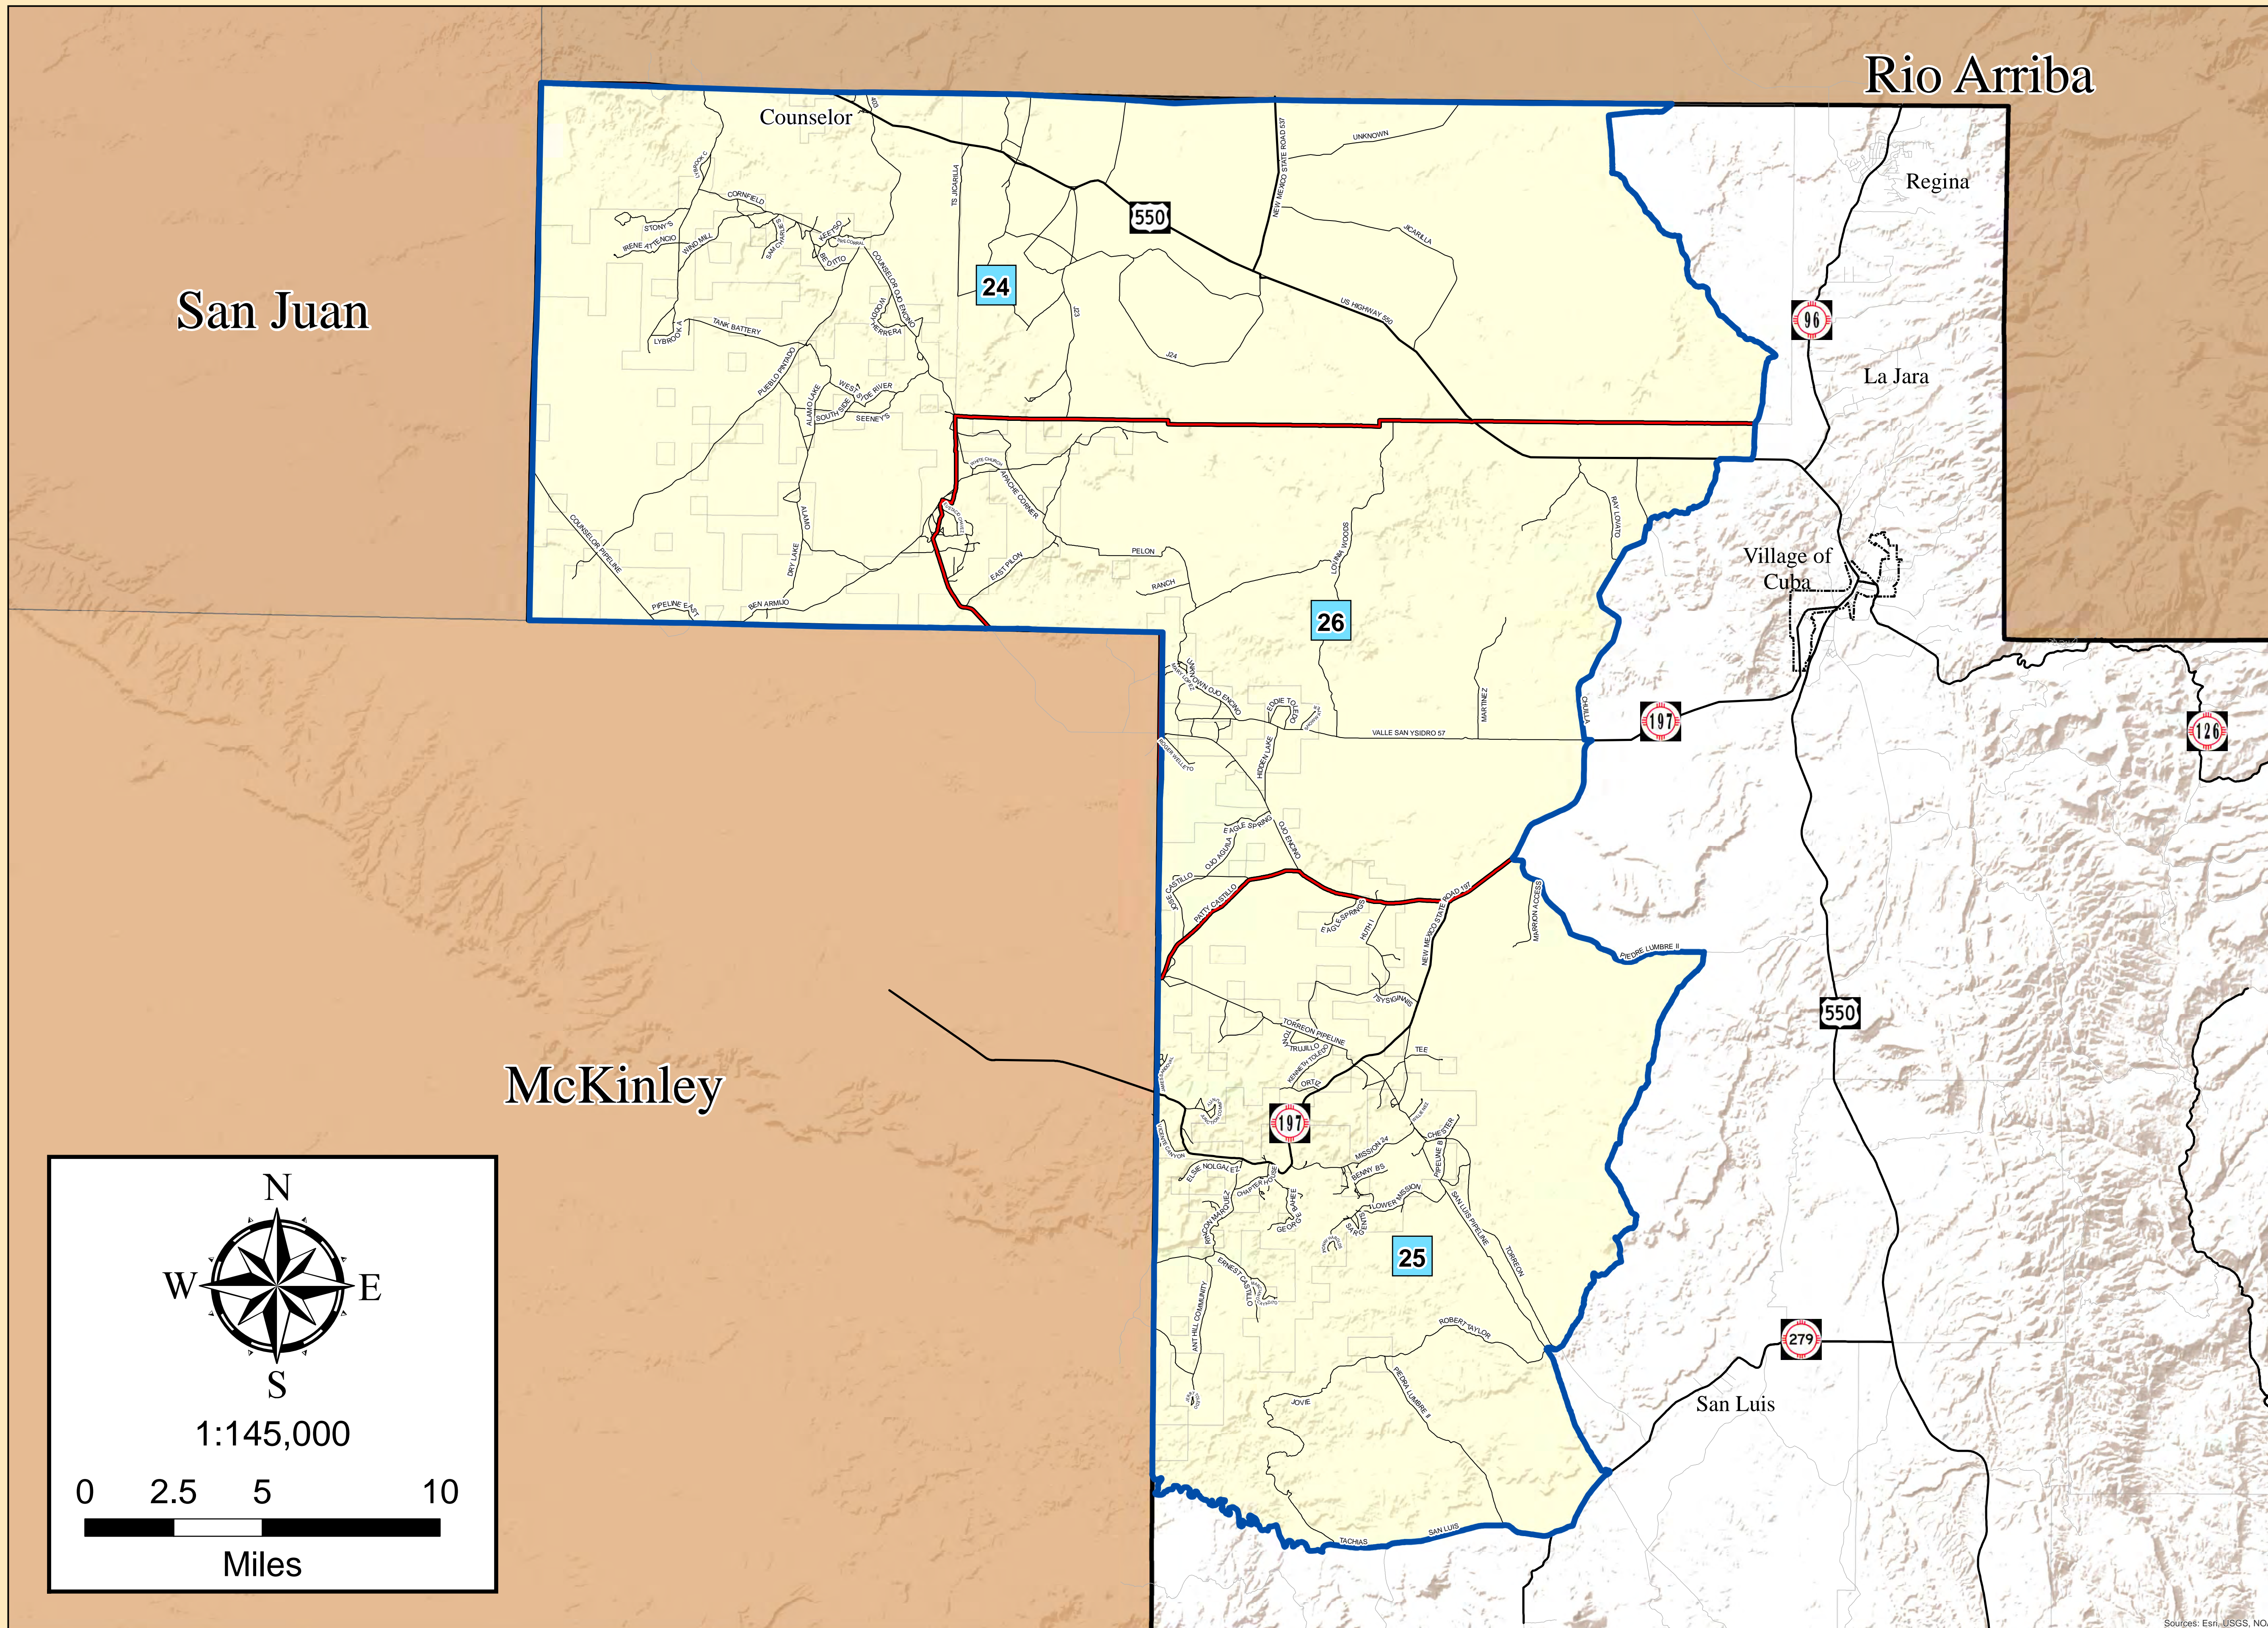

NM State Public Education Commission - District 5 Map - Sandoval County, NM

(2022)

Location:
Northwest Sandoval County,
Ojo Encino Navajo Chapter,
Torreon Navajo Chapter
Counselors

Legend

- State PEC District 5 Boundary
- Precincts

County: Sandoval

State: New Mexico

1:145,000

Miles

**Disclaimer/
Contact Information**

The information on this map is for reference purposes only. It is a representational map based on GIS data from the following sources:
Research & Polling, Inc.
www.nmlegis.gov

Map prepared by:
Jared Massegee -GIS Section
Sandoval County
Planning and Zoning Division
1500 Idalia RD Building D
Bernalillo, New Mexico 87004

Created - February, 2022 Version 1.0