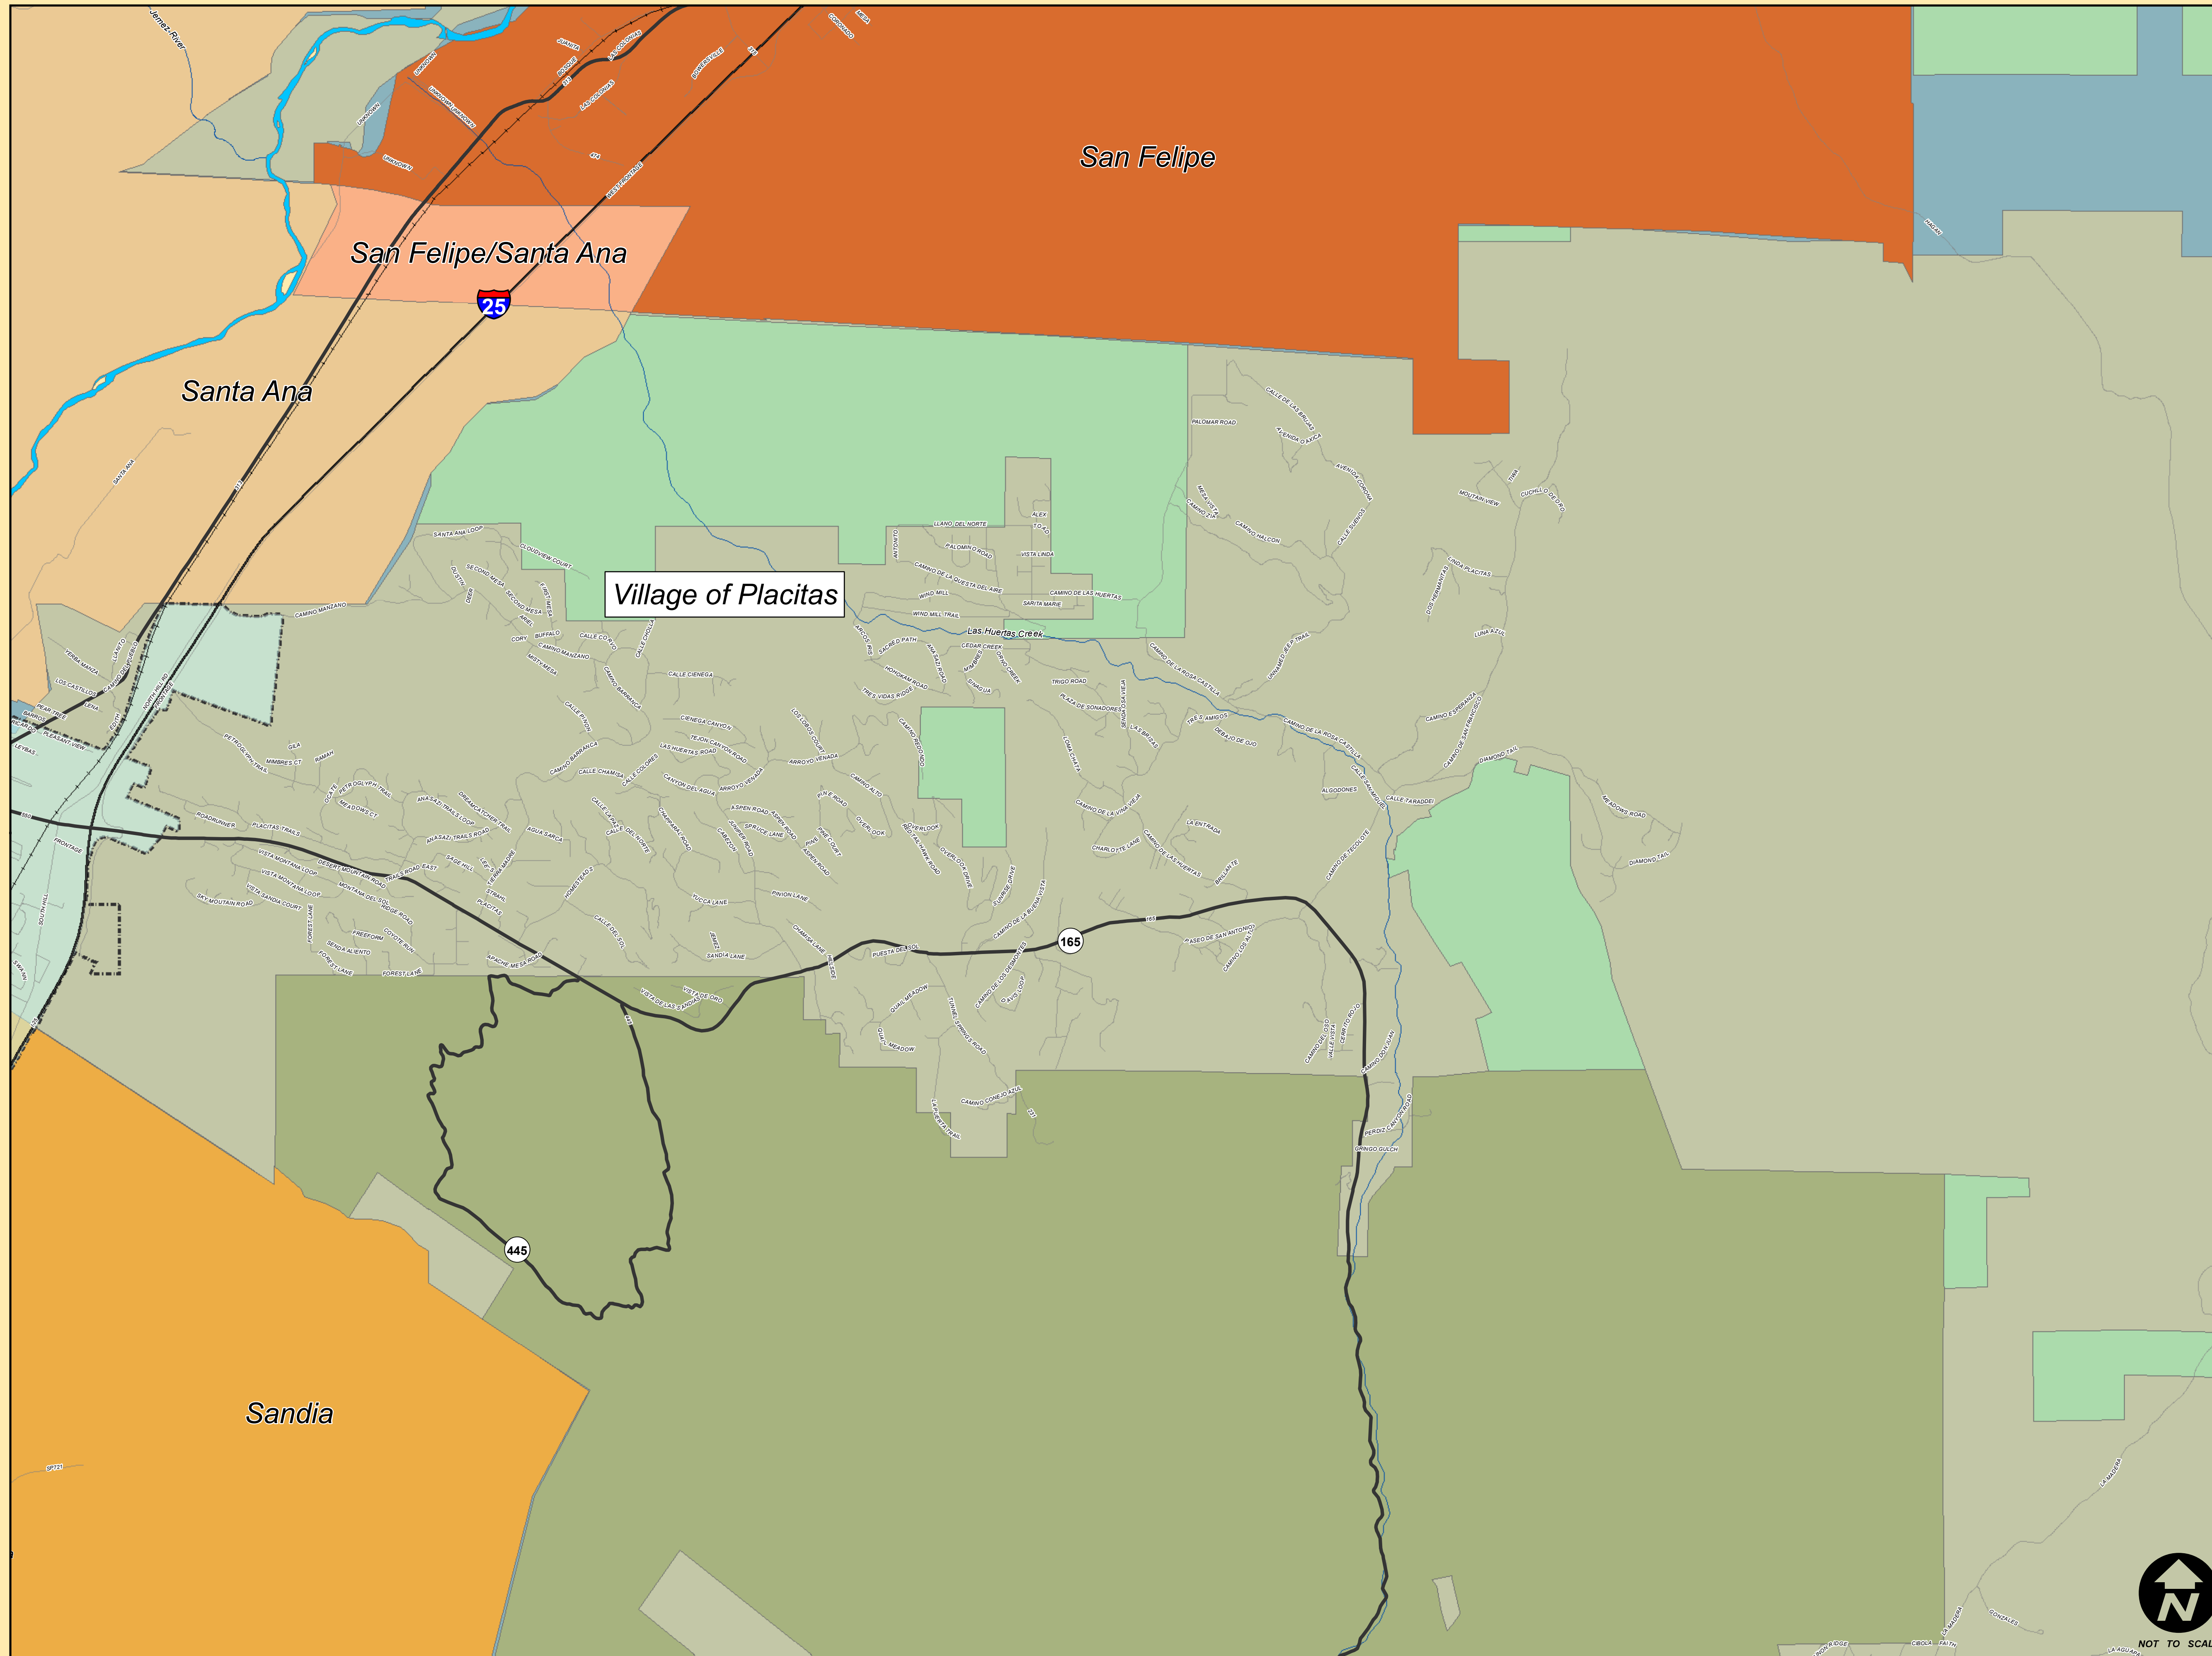

# Village of Placitas - Sandoval County, NM

Date: January 2018

**Location:**  
Village of Placitas, NM

## Legend:

### Reservations:

- |  |                      |  |                          |
|--|----------------------|--|--------------------------|
|  | Canoncito            |  | San Felipe/Santo Domingo |
|  | Cochiti              |  | San Ildefonso            |
|  | Jemez                |  | Sandia                   |
|  | Jicarilla Apache     |  | Santa Ana                |
|  | Laguna               |  | Santa Clara              |
|  | Navajo               |  | Santo Domingo            |
|  | San Felipe           |  | Zia                      |
|  | San Felipe/Santa Ana |  |                          |

Municipality Boundaries