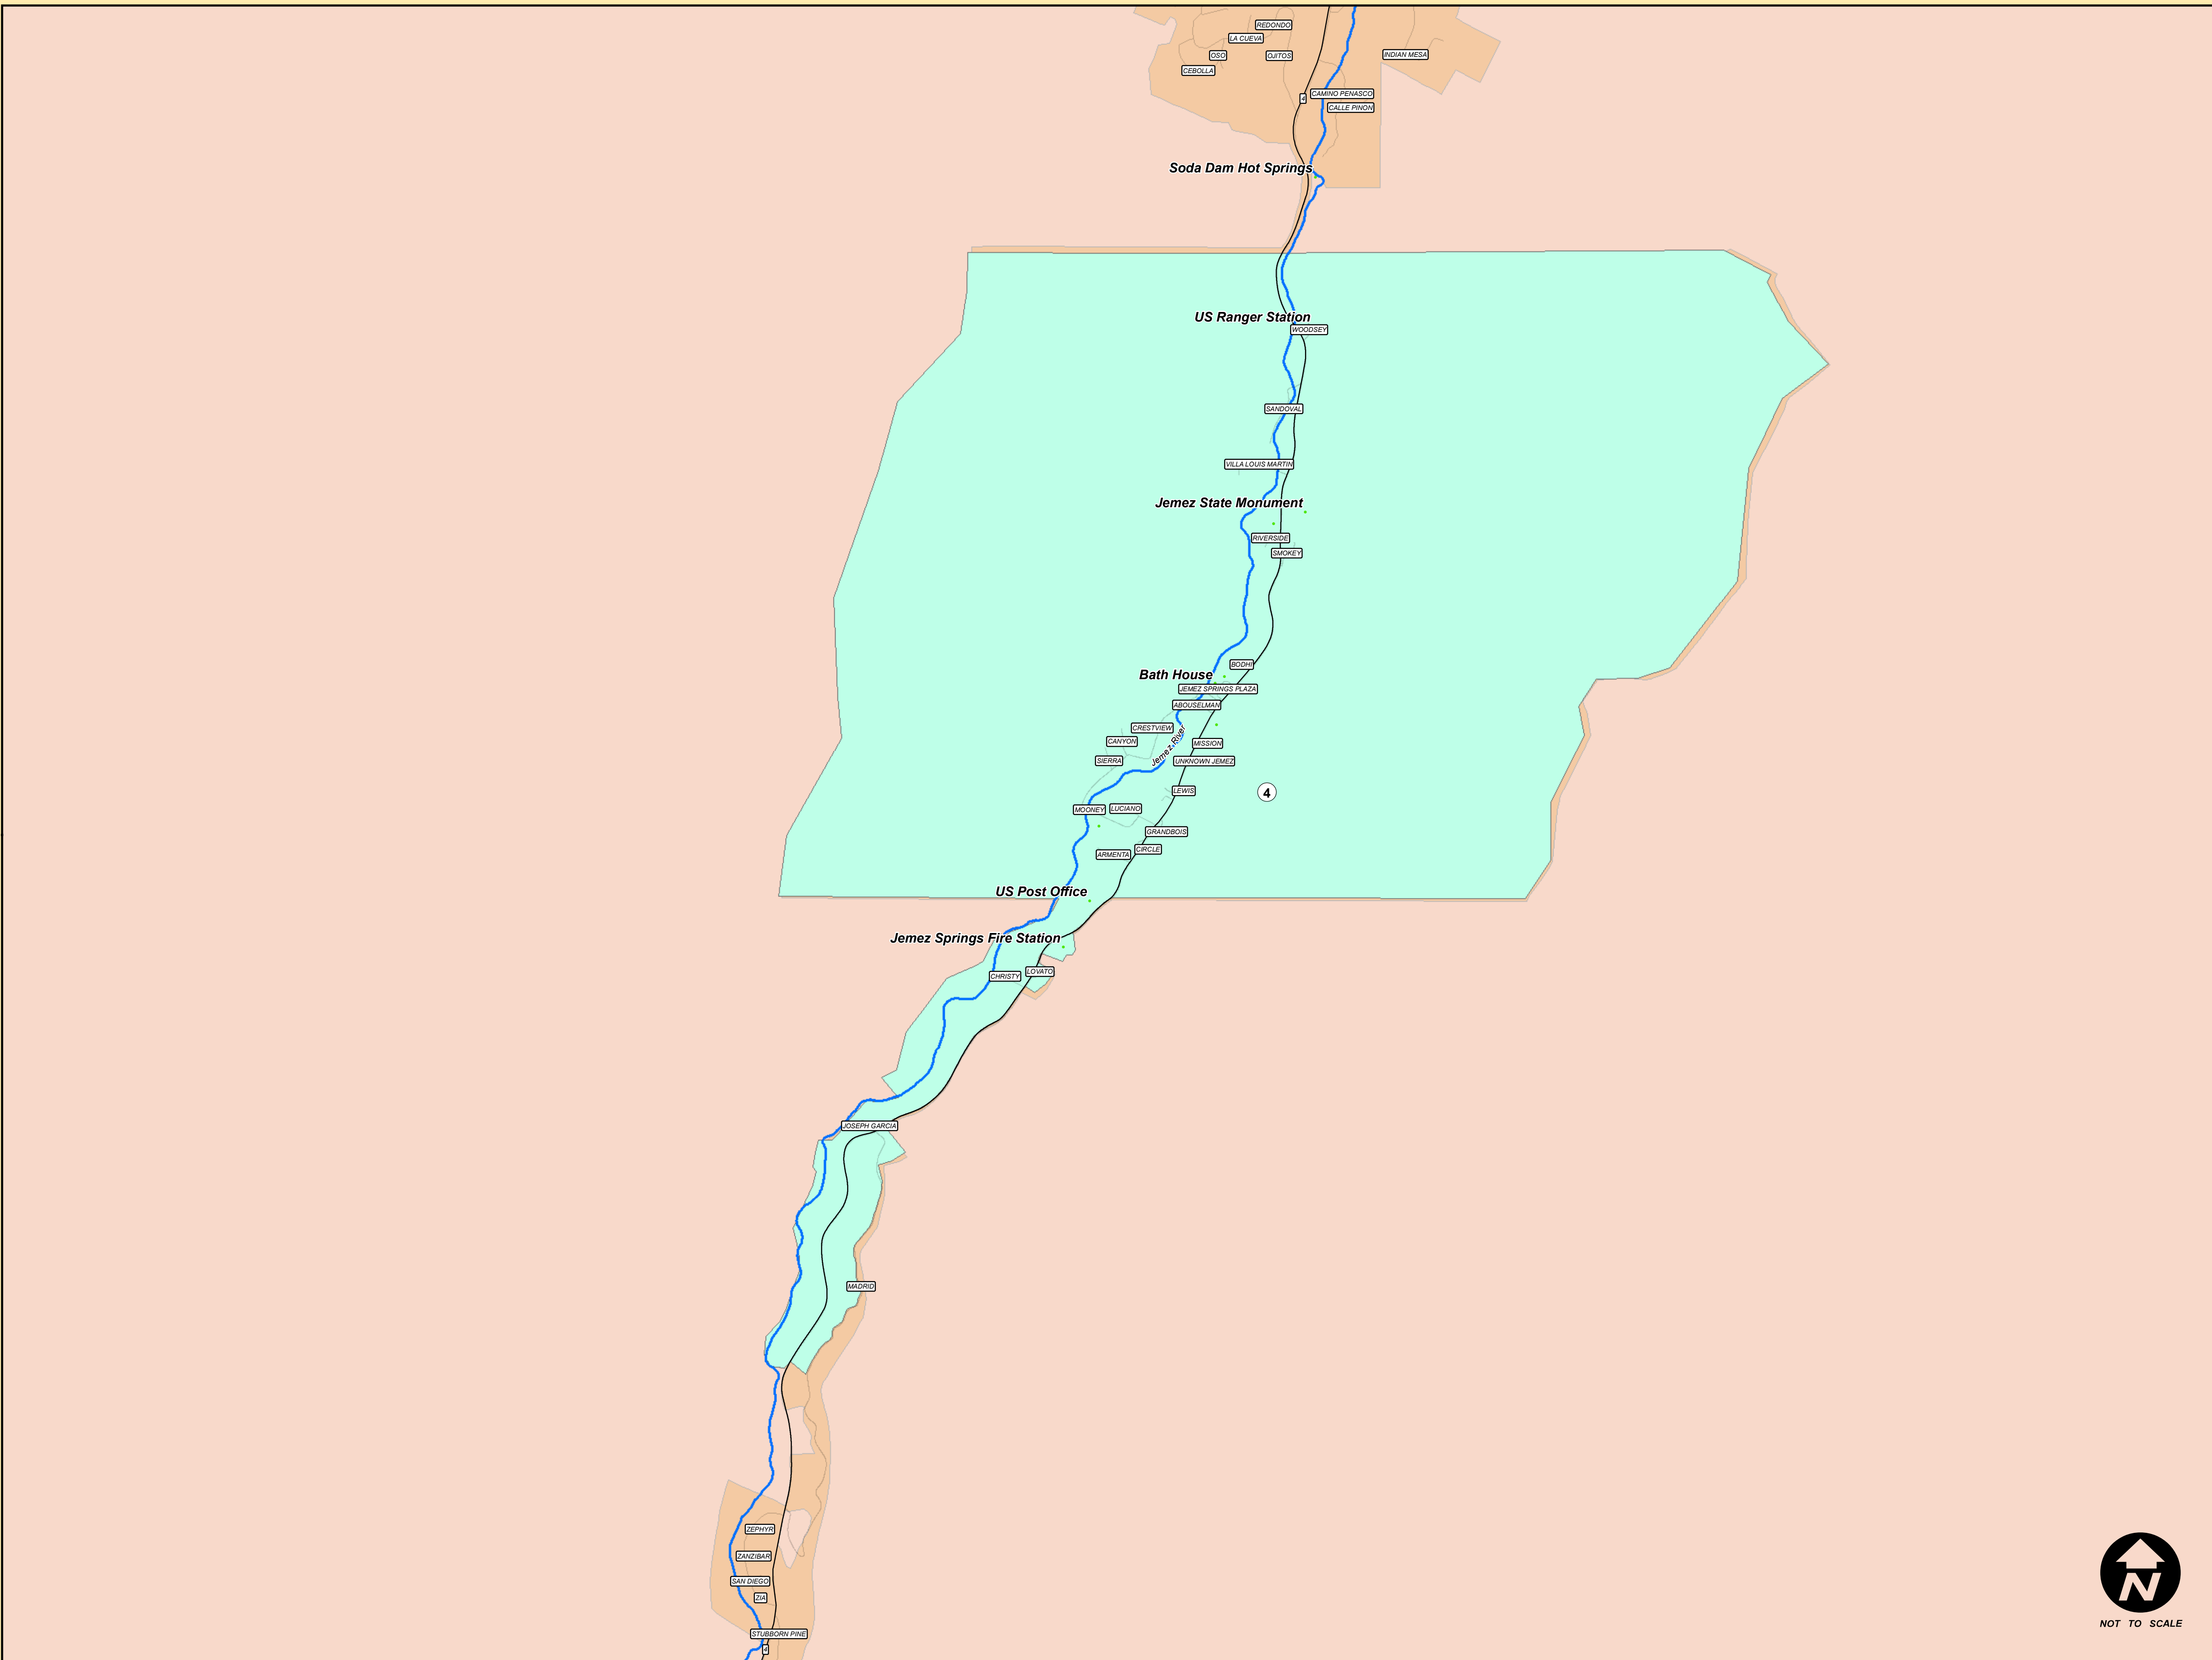

Village of Jemez Springs - Sandoval County, NM

Date: January 2018

Location:
Village of Jemez Springs, NM

Legend:

Land Ownership:

	Indian/Tribal		State of New Mexico
	National Park Service		US Bureau of Land Management
	New Mexico State Game and Fish		US Department of Defense
	New Mexico State Park		US Department of Energy
	Other Federal Agency		USDA Forest Service
	Private		

Reservations:

	Canoncito		San Felipe/Santo Domingo
	Cochiti		San Ildefonso
	Jemez		Sandia
	Jicarilla Apache		Santa Ana
	Laguna		Santa Clara
	Navajo		Santo Domingo
	San Felipe		Zia
	San Felipe/Santa Ana		

Municipalities:

	City of Rio Rancho		Town of San Ysidro
	Intel		Village of Corrales
	Town of Bernalillo		Village of Jemez Springs
	Town of Cuba		

Key Map:

Disclaimer/Contact Information

The information on this map is for reference purposes only. This is not an official document. All information should be independently verified.