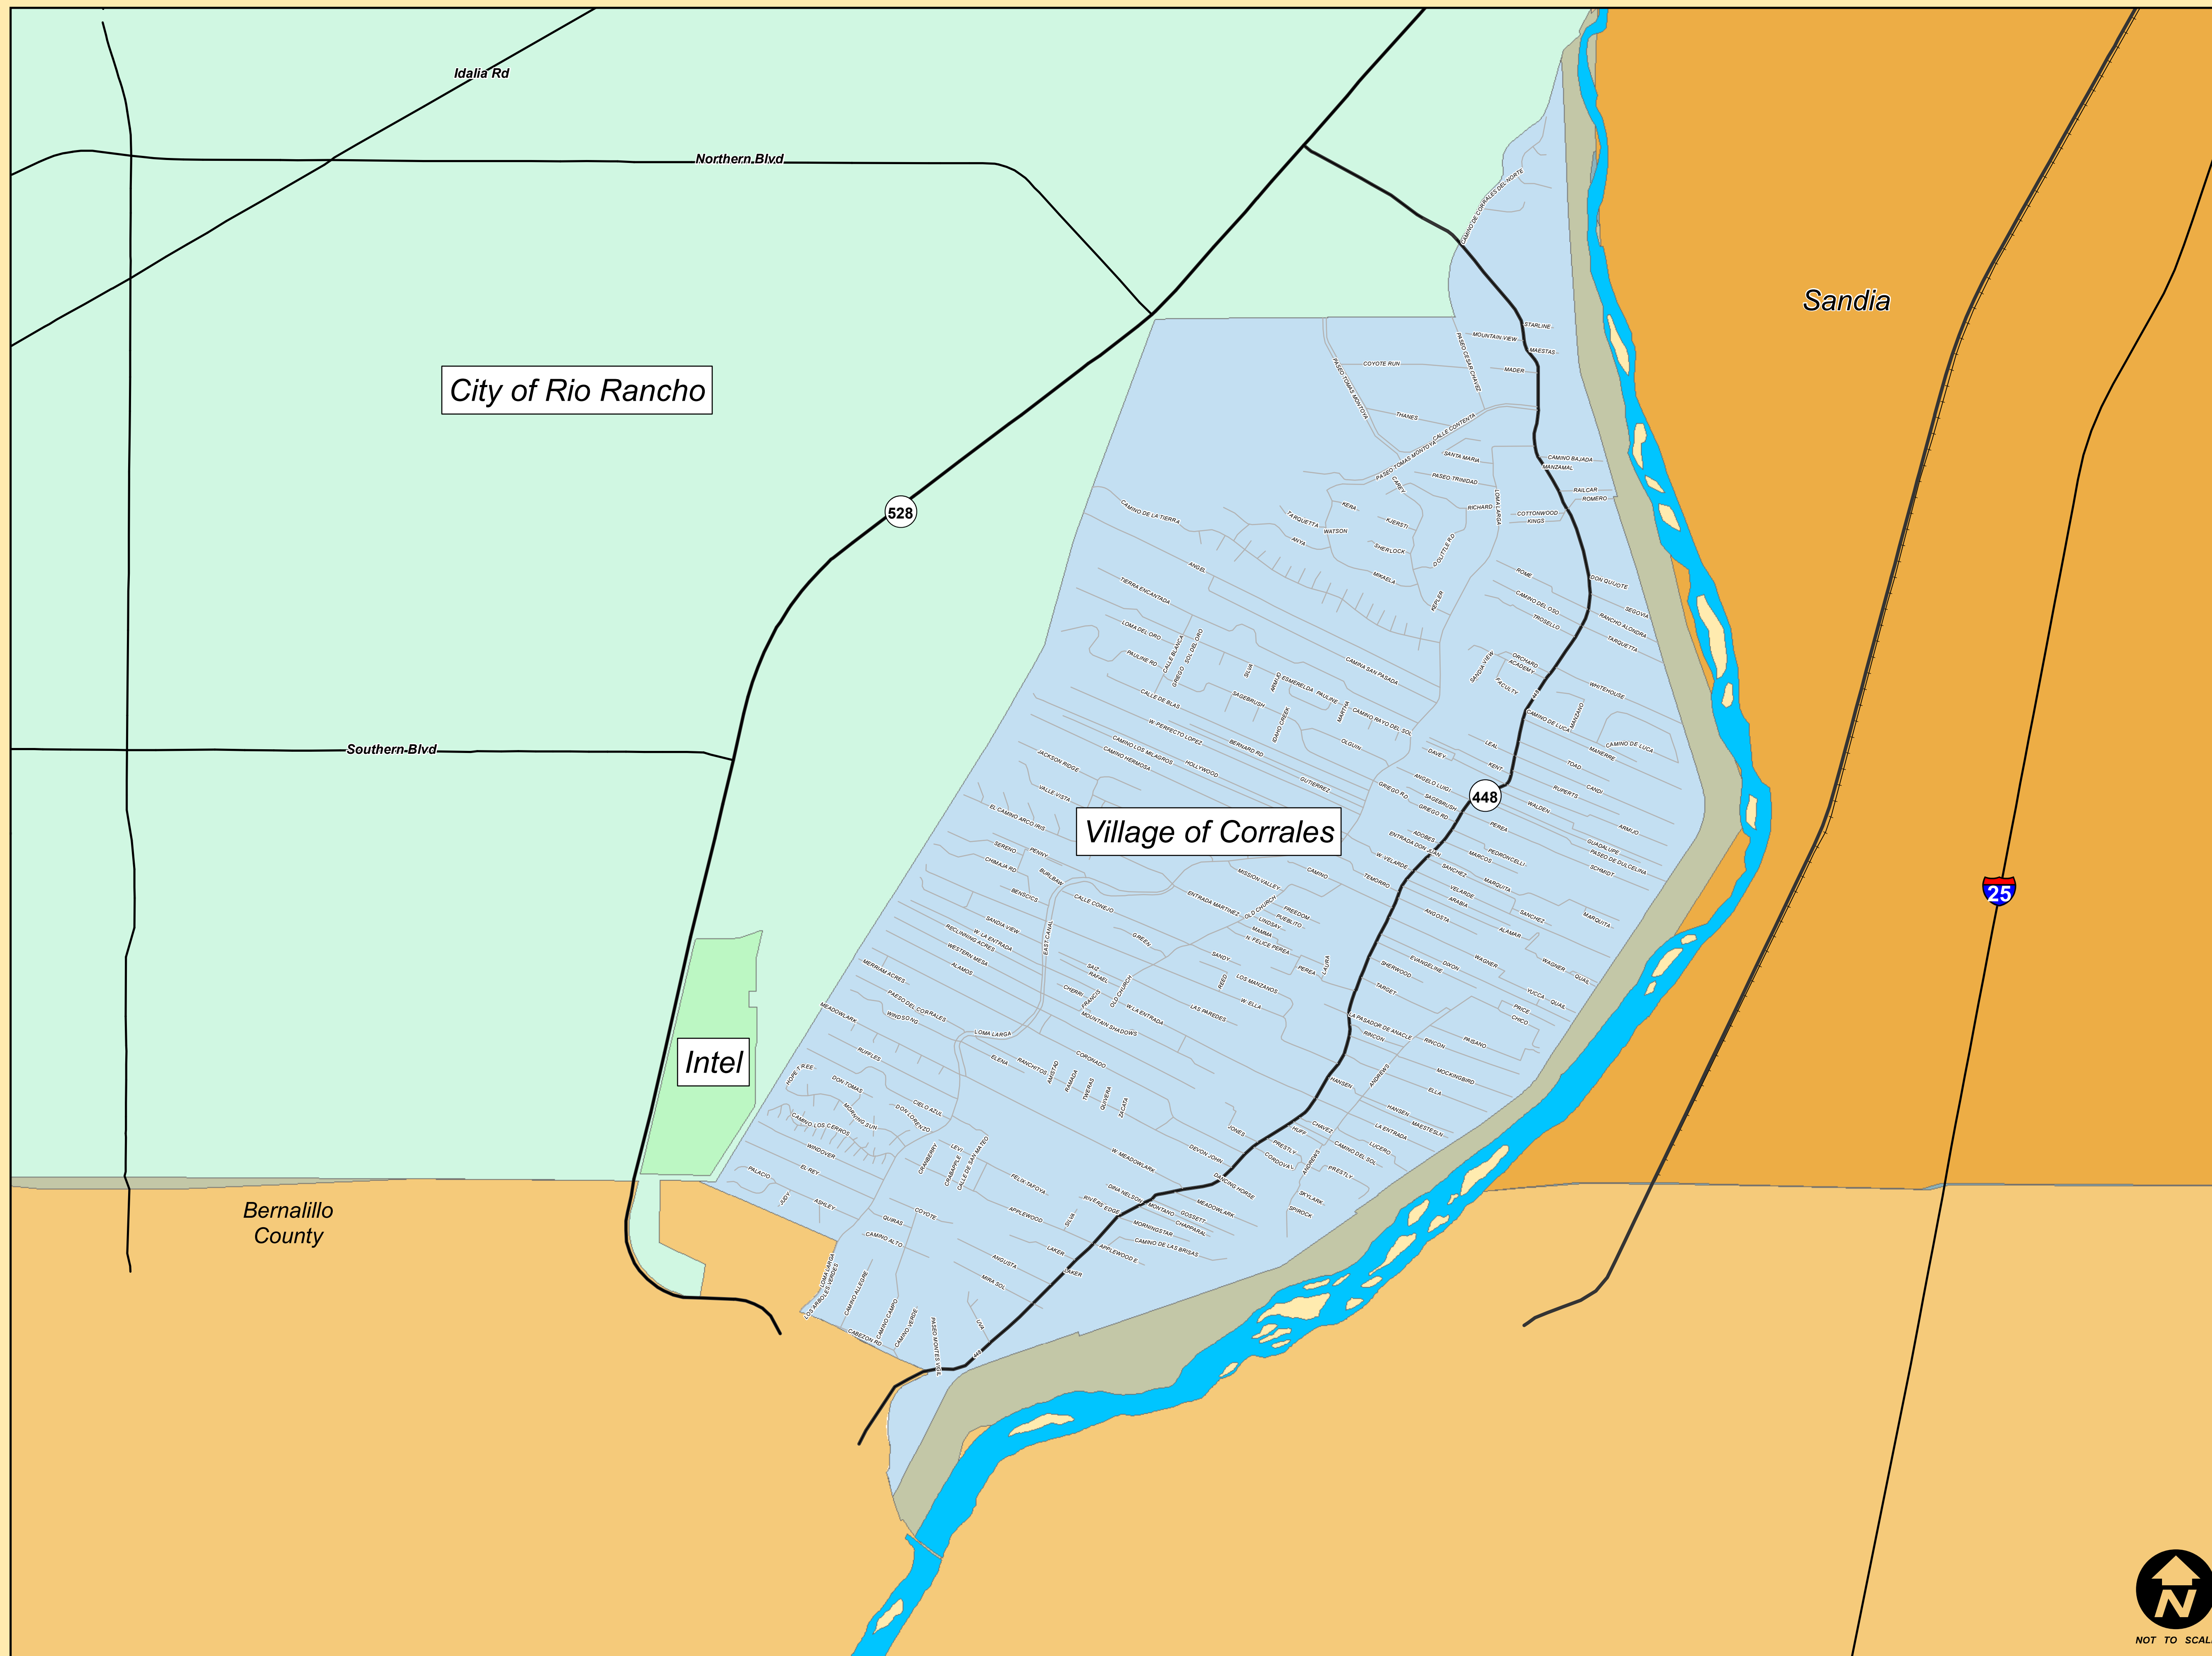

Village of Corrales - Sandoval County, NM

Date: January 2018

Location:
Village of Corrales, NM

Legend:

- Land Ownership:**
- Indian/Tribal
 - National Park Service
 - New Mexico State Game and Fish
 - New Mexico State Park
 - Other Federal Agency
 - Private
 - State of New Mexico
 - US Bureau of Land Management
 - US Department of Defense
 - US Department of Energy
 - USDA Forest Service

- Reservations:**
- Canoncito
 - Cochiti
 - Jemez
 - Jicarilla Apache
 - Laguna
 - Navajo
 - San Felipe
 - San Felipe/Santa Ana
 - San Felipe/Santo Domingo
 - San Ildefonso
 - Sandia
 - Santa Ana
 - Santa Clara
 - Santo Domingo
 - Zia

- Municipalities:**
- City of Rio Rancho
 - Intel
 - Rio Rancho Estates
 - Town of Bernalillo
 - Town of Cuba
 - Town of San Ysidro
 - Village of Corrales
 - Village of Jemez Springs

Key Map:

Disclaimer/Contact Information