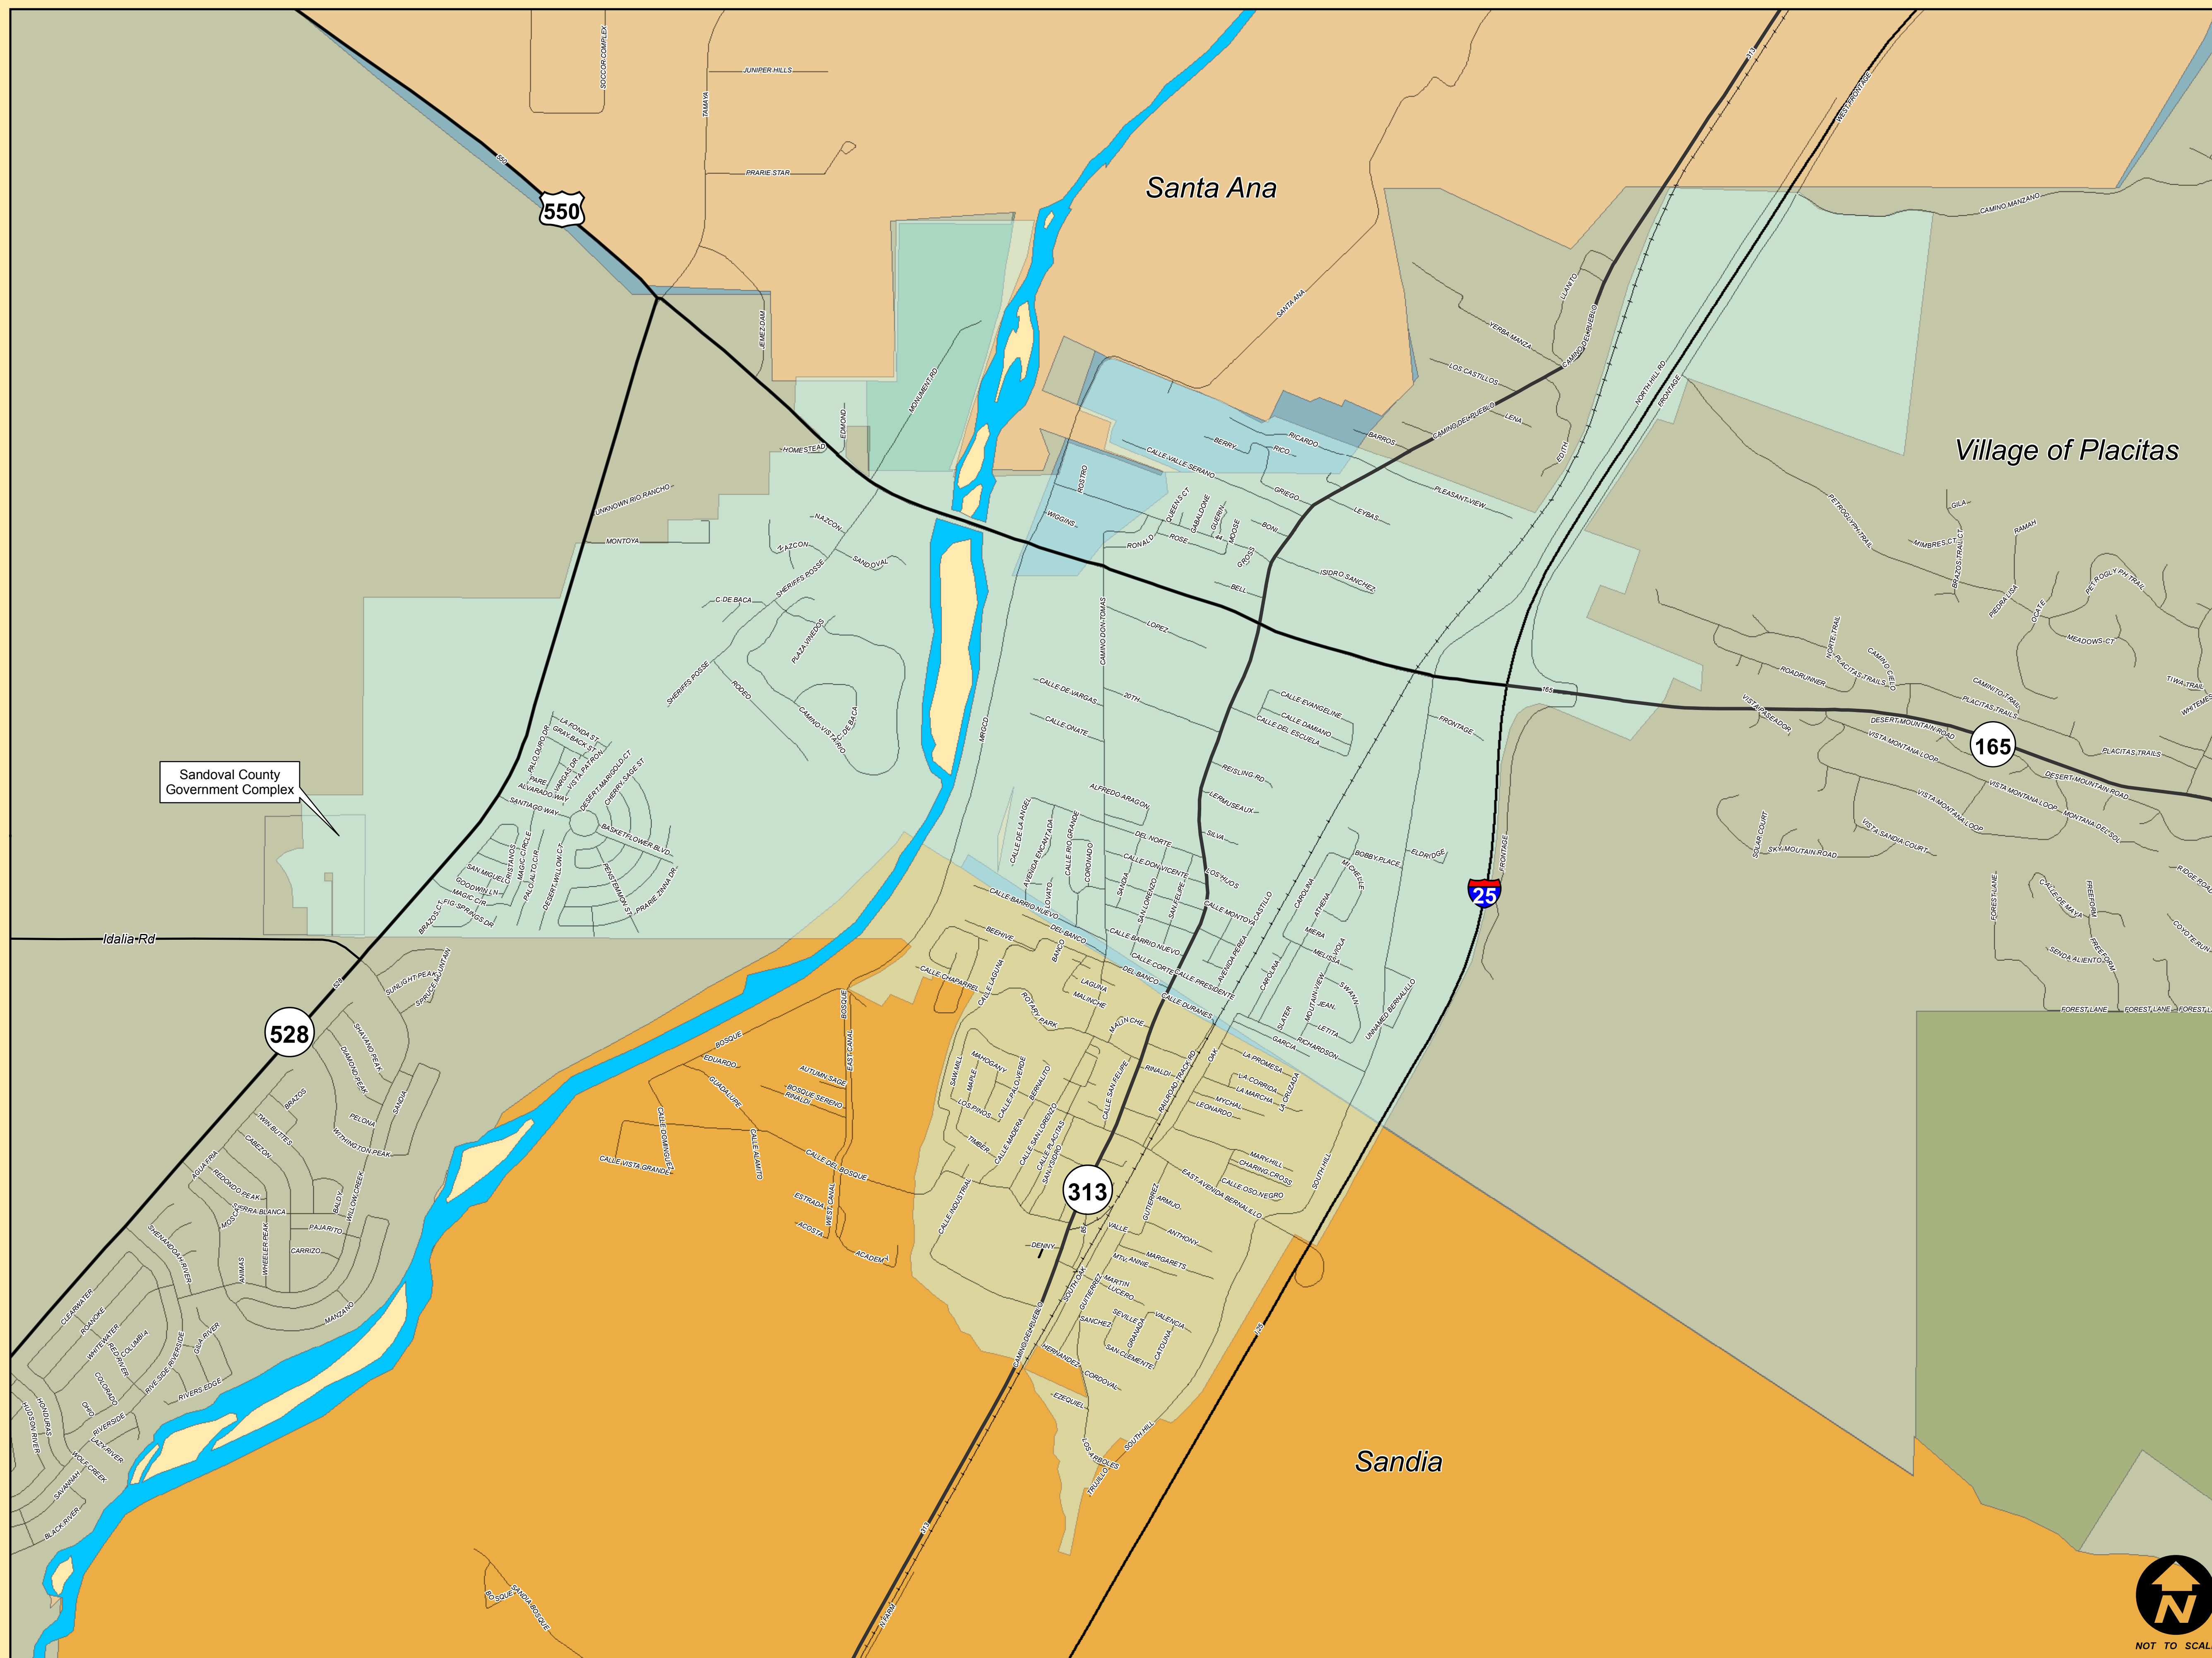

# Town of Bernalillo - Sandoval County, NM

January 2018

**Location:**  
Town of Bernalillo, NM

### Reservations:

- |  |                      |  |                          |
|--|----------------------|--|--------------------------|
|  | Canoncito            |  | San Felipe/Santo Domingo |
|  | Cochiti              |  | San Ildefonso            |
|  | Jemez                |  | Sandia                   |
|  | Jicarilla Apache     |  | Santa Ana                |
|  | Laguna               |  | Santa Clara              |
|  | Navajo               |  | Santo Domingo            |
|  | San Felipe           |  | Zia                      |
|  | San Felipe/Santa Ana |  |                          |

Municipality Boundaries

## Key Map: