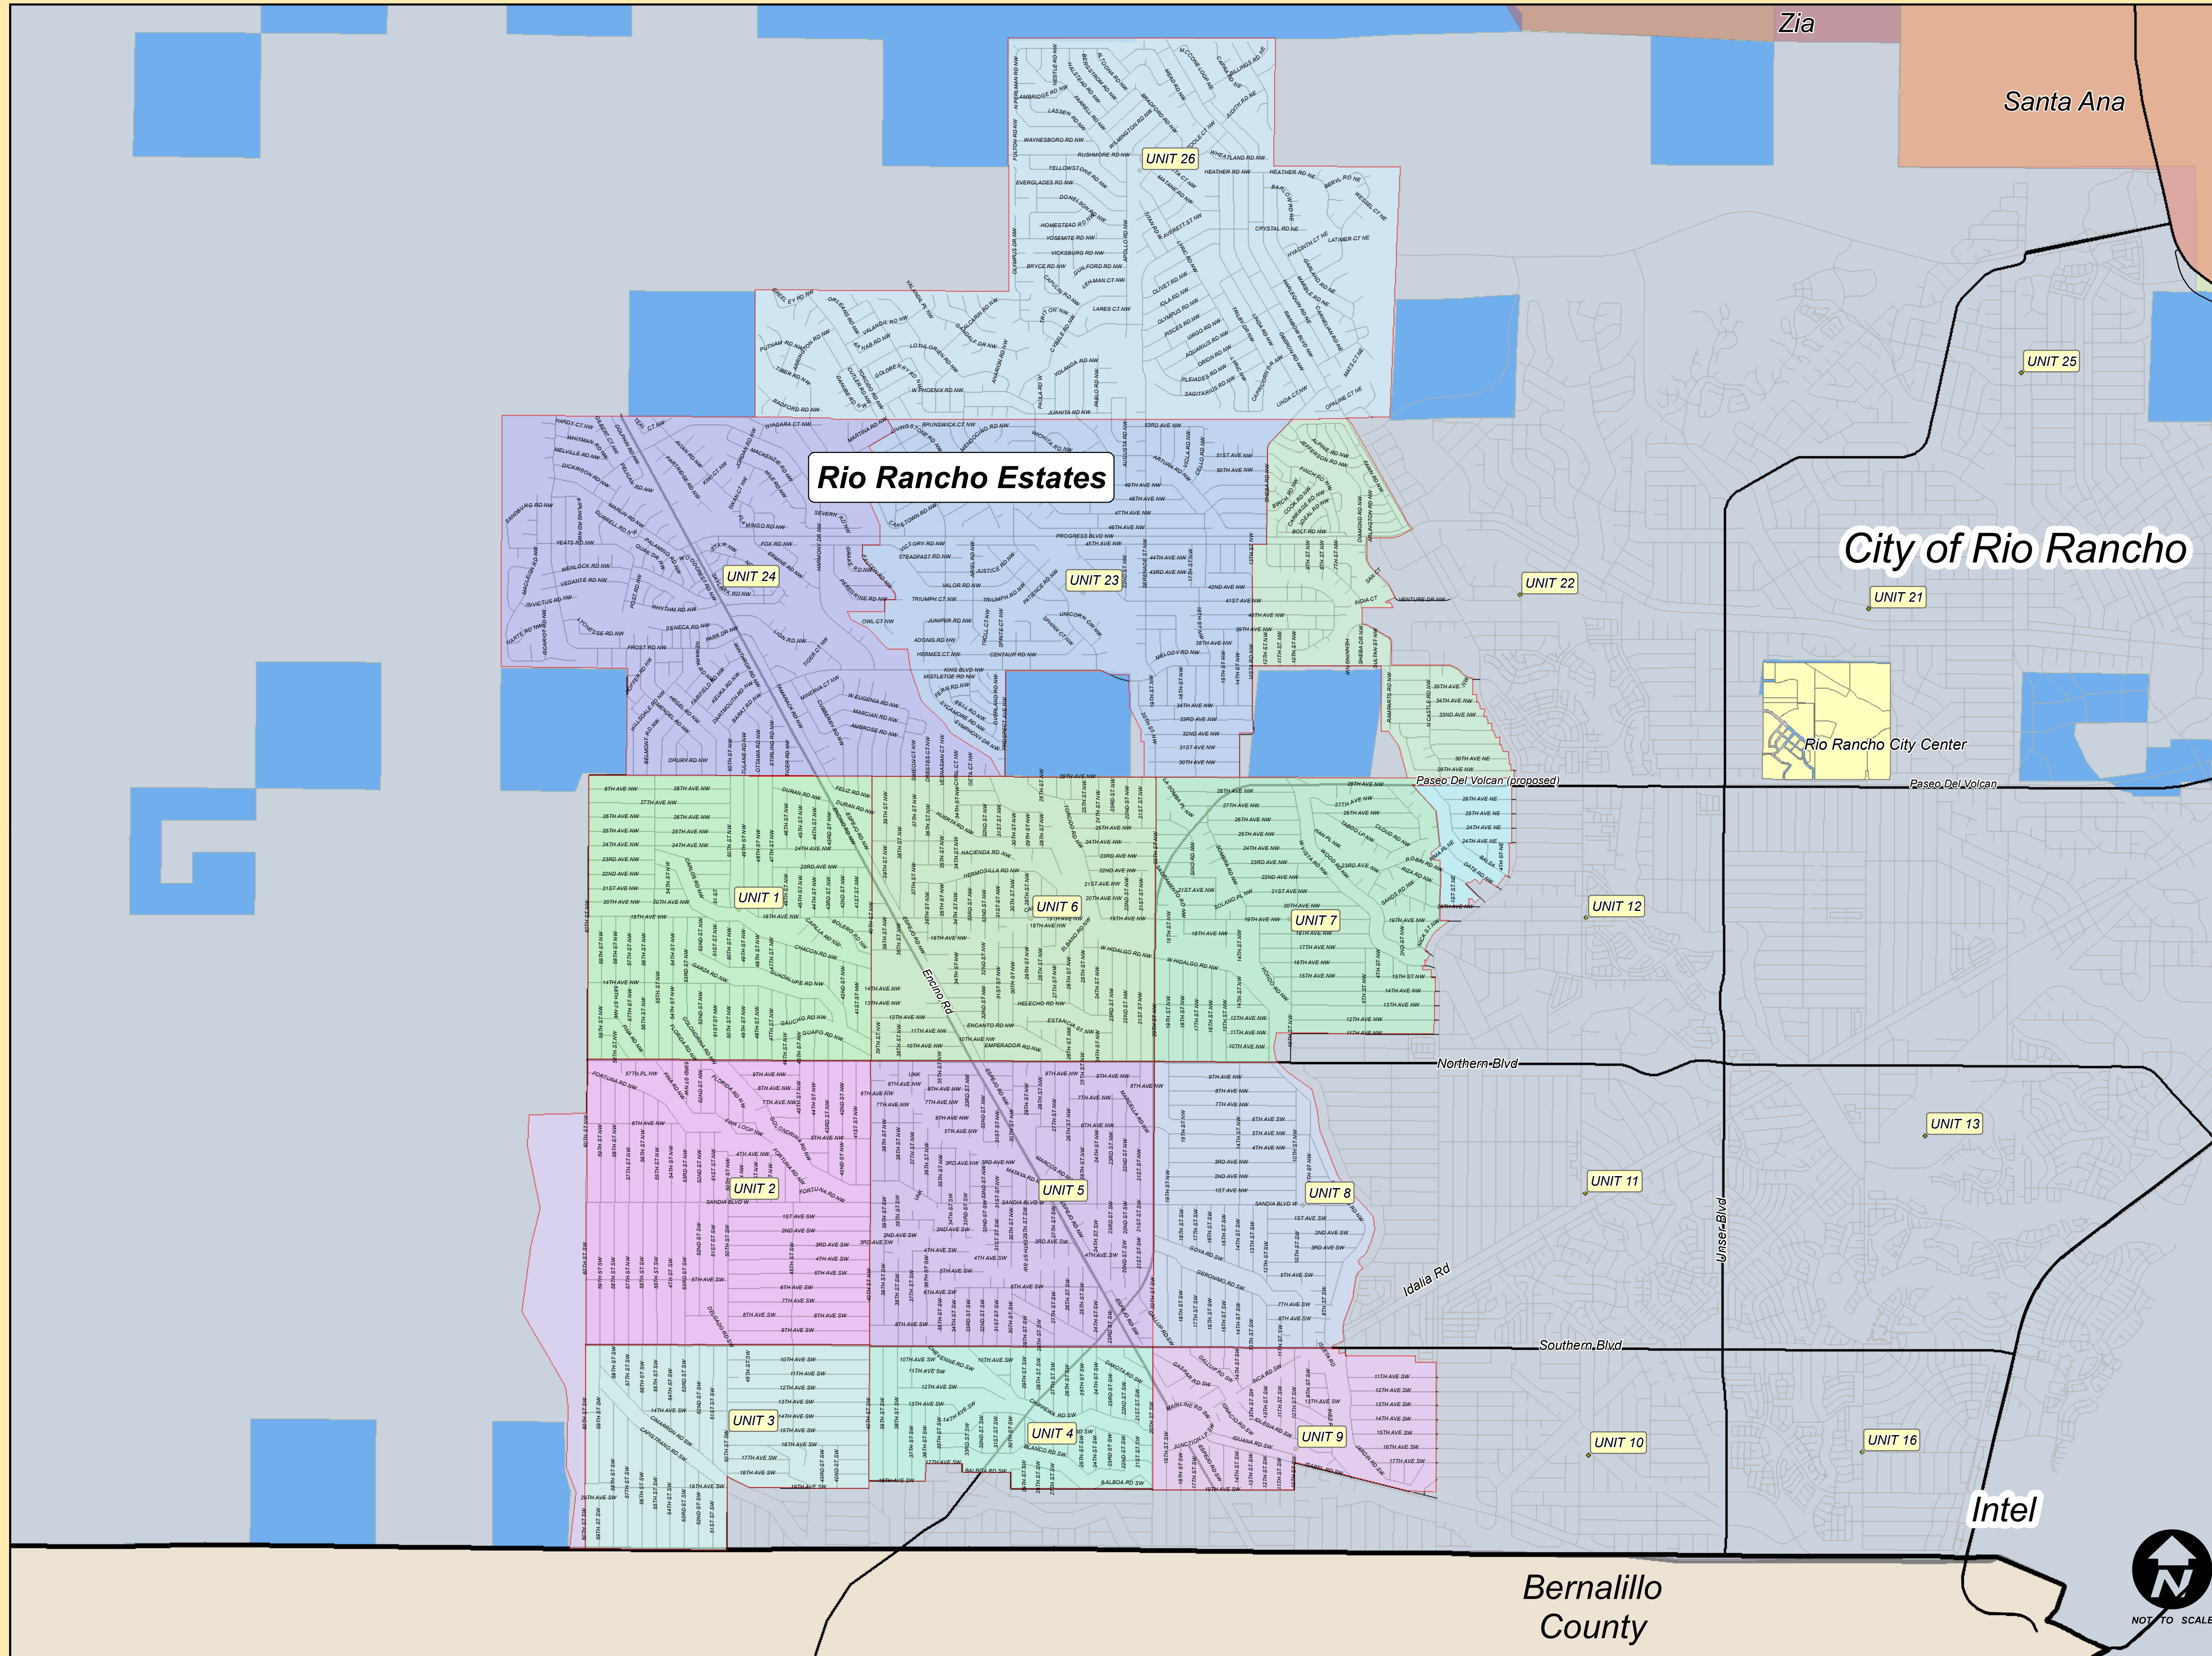

Rio Rancho Estates - Sandoval County, NM

Date: January 2018

Location:
Sandoval County, NM

Legend:

- Land Ownership:**
- Indian/Tribal
 - National Park Service
 - New Mexico State Game and Fish
 - New Mexico State Park
 - Other Federal Agency
 - Private
 - State of New Mexico
 - US Bureau of Land Management
 - US Department of Defense
 - US Department of Energy
 - USDA Forest Service

- Reservations:**
- Canoncito
 - Cochiti
 - Jemez
 - Jicarilla Apache
 - Laguna
 - Navajo
 - San Felipe
 - San Felipe/Santa Ana
 - San Felipe/Santo Domingo
 - San Ildefonso
 - Sandia
 - Santa Ana
 - Santa Clara
 - Santo Domingo
 - Zia

- County Municipalities:**
- City of Rio Rancho
 - Intel
 - Town of Bernalillo
 - Town of Cuba
 - Town of San Ysidro
 - Village of Corrales
 - Village of Jemez Springs

Key Map:

Disclaimer/Contact Information