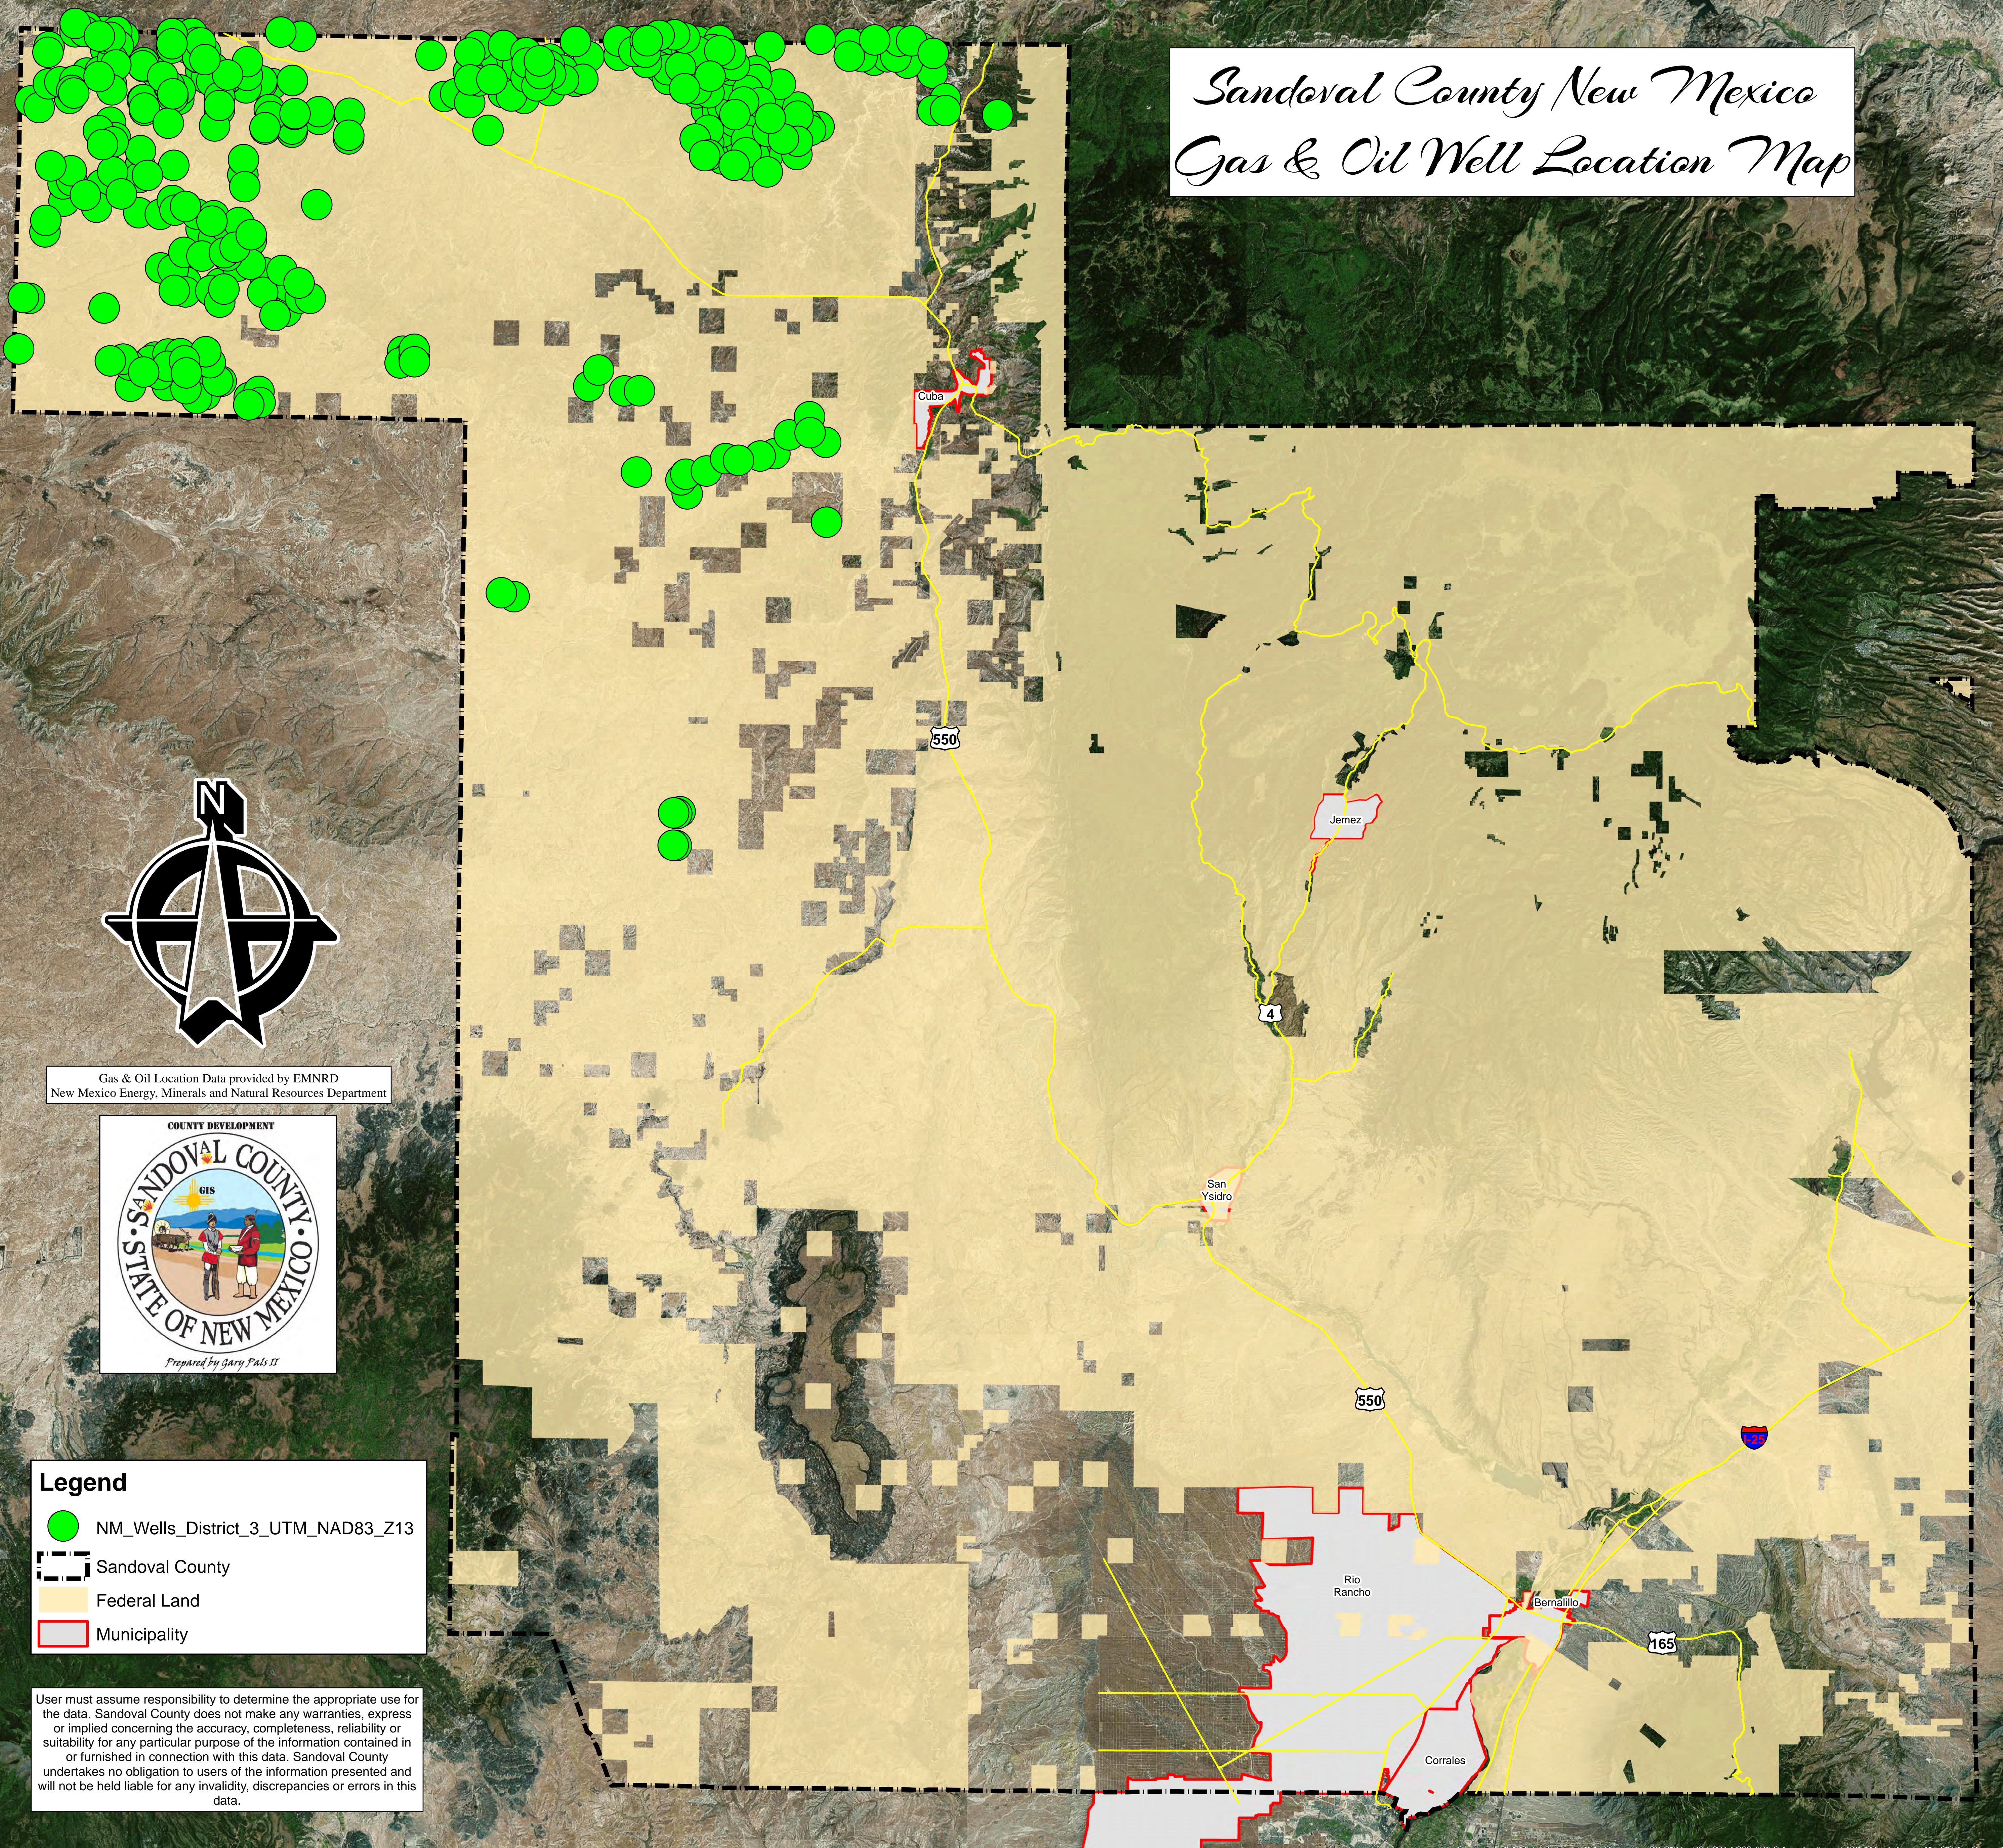

Sandoval County New Mexico Gas & Oil Well Location Map

Gas & Oil Location Data provided by EMNRD
New Mexico Energy, Minerals and Natural Resources Department

Legend

- NM_Wells_District_3_UTM_NAD83_Z13
- Sandoval County
- Federal Land
- Municipality

User must assume responsibility to determine the appropriate use for the data. Sandoval County does not make any warranties, express or implied concerning the accuracy, completeness, reliability or suitability for any particular purpose of the information contained in or furnished in connection with this data. Sandoval County undertakes no obligation to users of the information presented and will not be held liable for any invalidity, discrepancies or errors in this data.