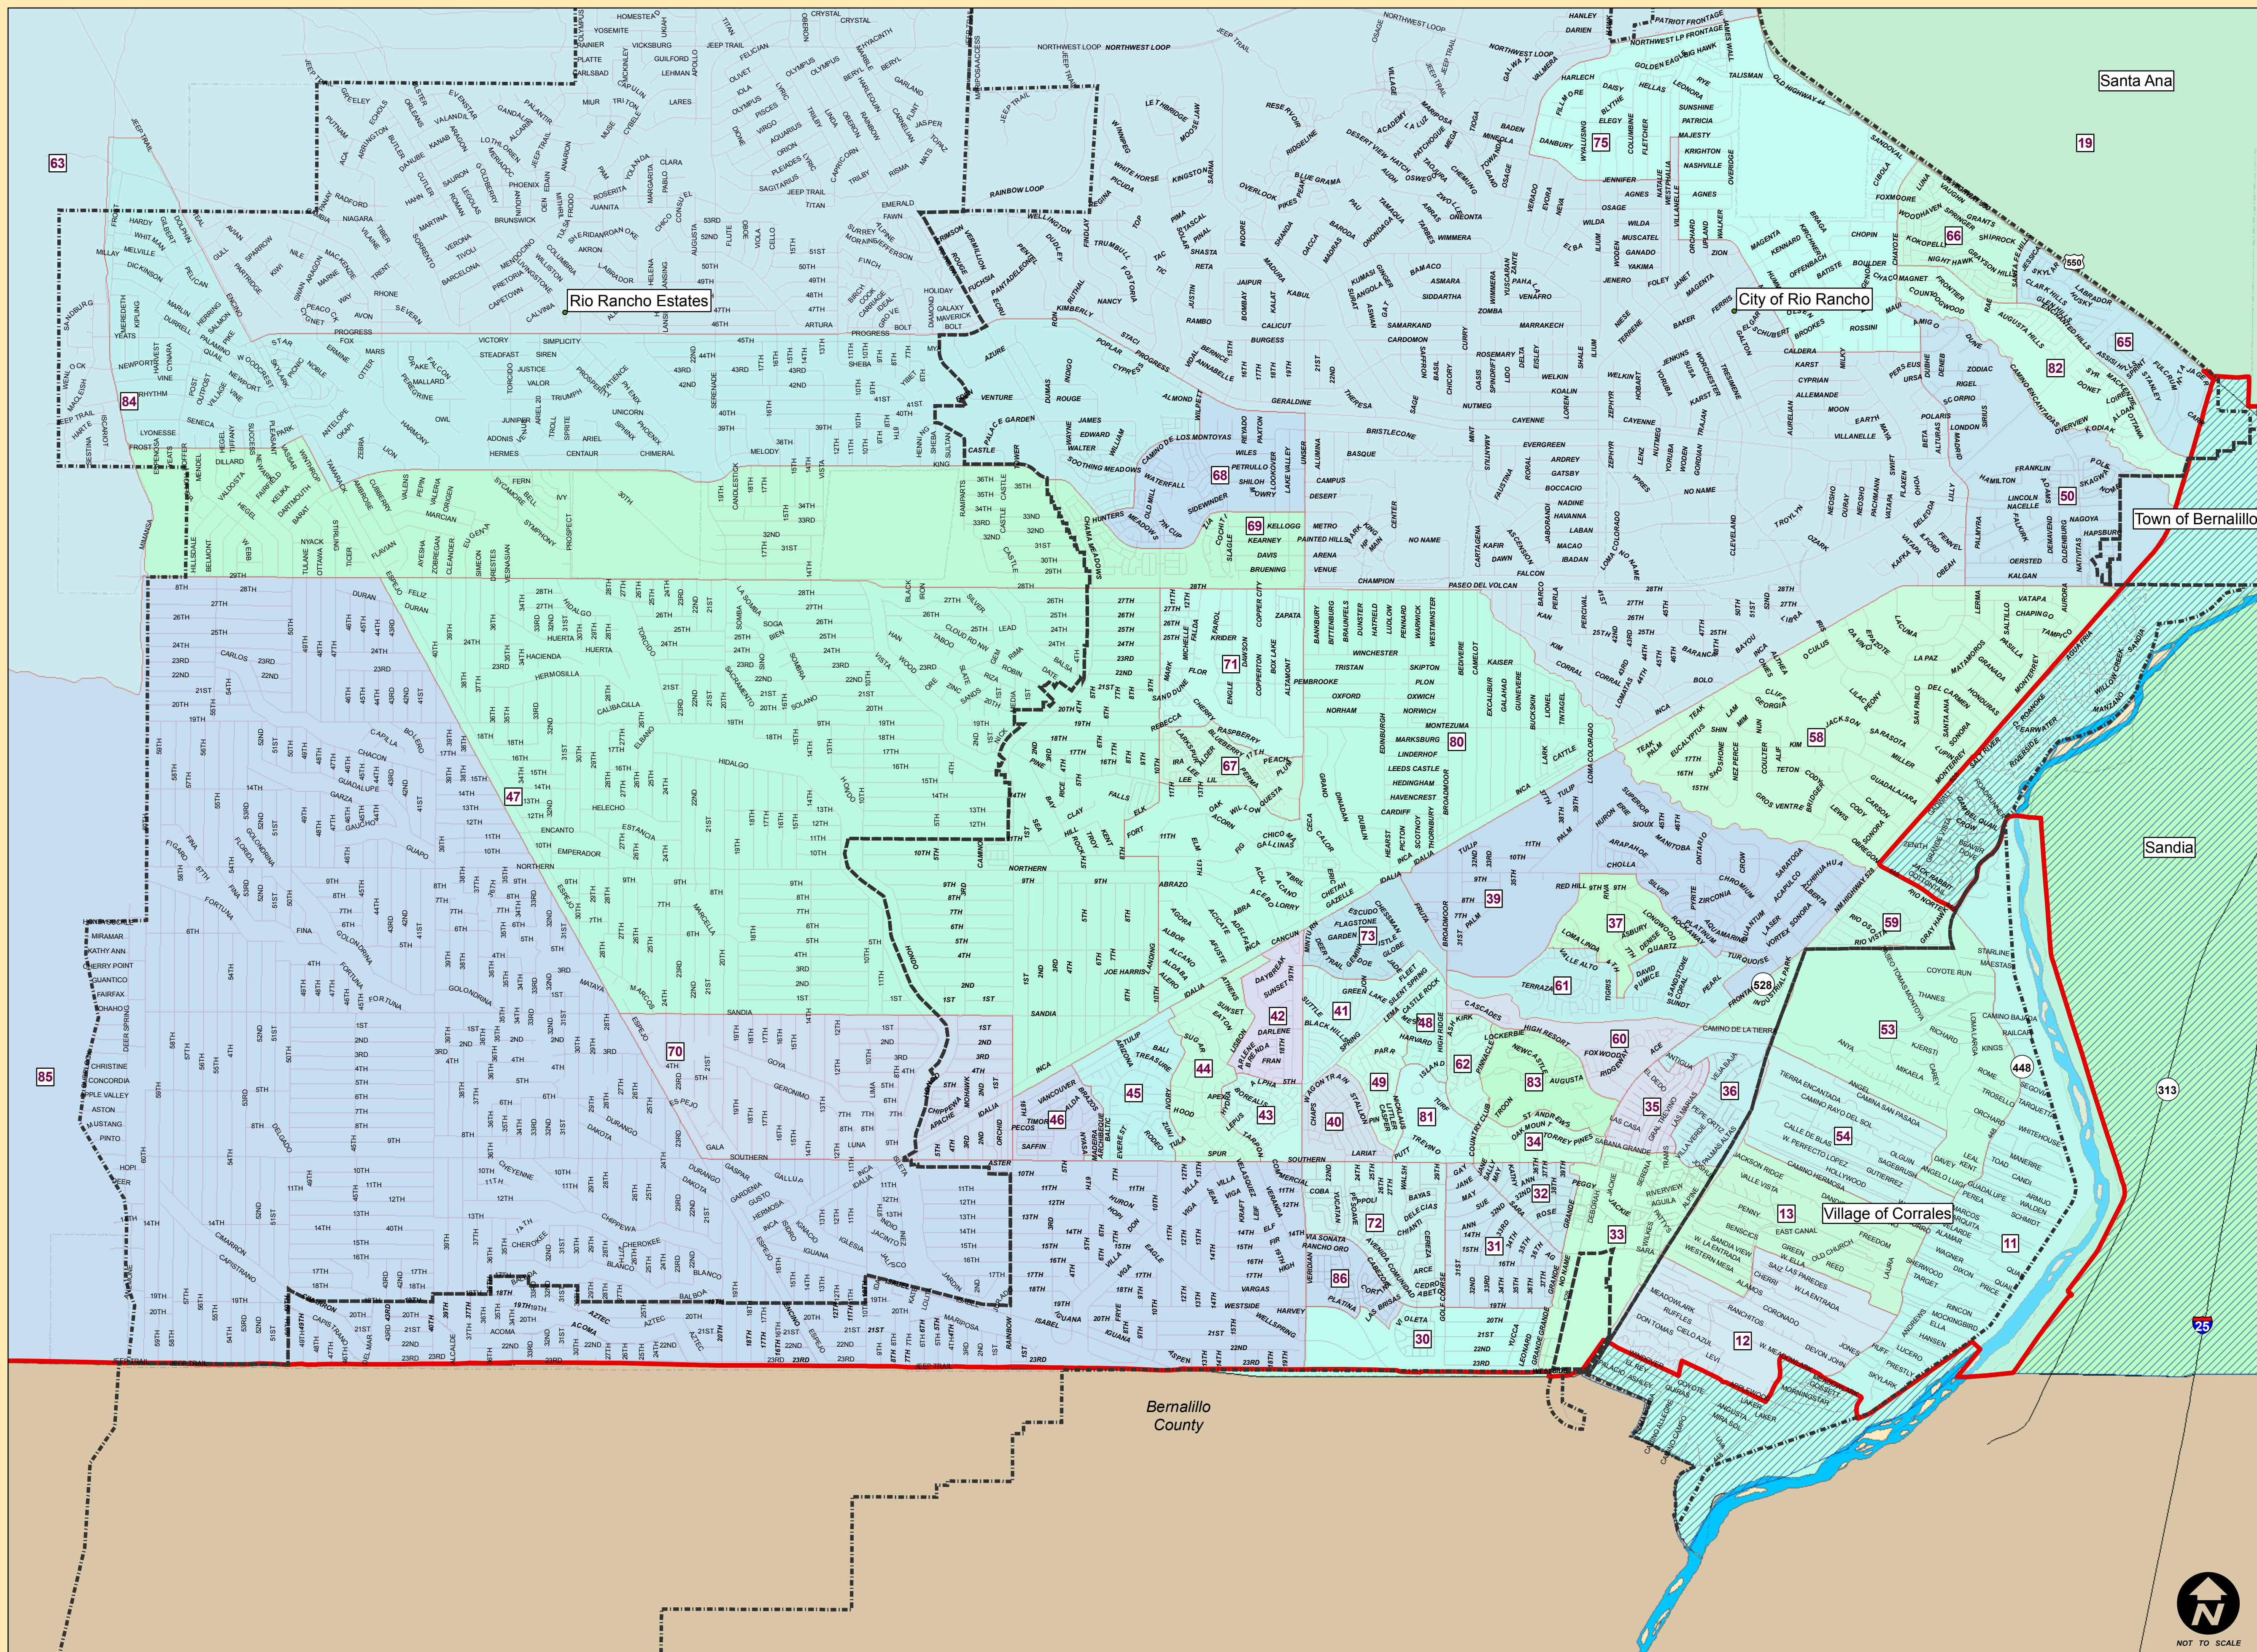

US House District 3 Precinct Map - Southeast Area - Sandoval County, NM

January 2018

Location:
Village of Jemez Springs, Town of Cuba, Jemez Pueblo, Zia Pueblo, Cochiti Pueblo, Pena Blanca, Sile, Santo Domingo Pueblo, San Felipe Pueblo, Santa Ana Pueblo, Budagers(N), City of Rio Rancho, Village of Corrales, Algodones, Pena Blanca

Precincts

6	16	26	39	49	63	75	86	96
7	17	27	40	50	65	77	87	97
8	18	30	41	51	66	78	88	98
9	19	31	42	53	67	79	89	99
10	20	32	43	54	68	80	90	100
11	21	33	44	58	69	81	91	
12	22	34	45	59	70	82	92	
13	23	35	46	60	71	83	93	
14	24	36	47	61	72	84	94	
15	25	37	48	62	73	85	95	

US_House_Dist_3_Boundary
 US_House_Dist_1_Boundary
 Municipality Boundaries

Disclaimer/Contact Information
The information on this map is for reference purposes only. This is not an official document. All information should be independently verified.
Website: sandovalcountynm.gov
Map prepared by: Jeff Epler-GIS Section
Planning and Zoning Division
1500 Idalia RD Building D
Bernalillo, New Mexico 87004