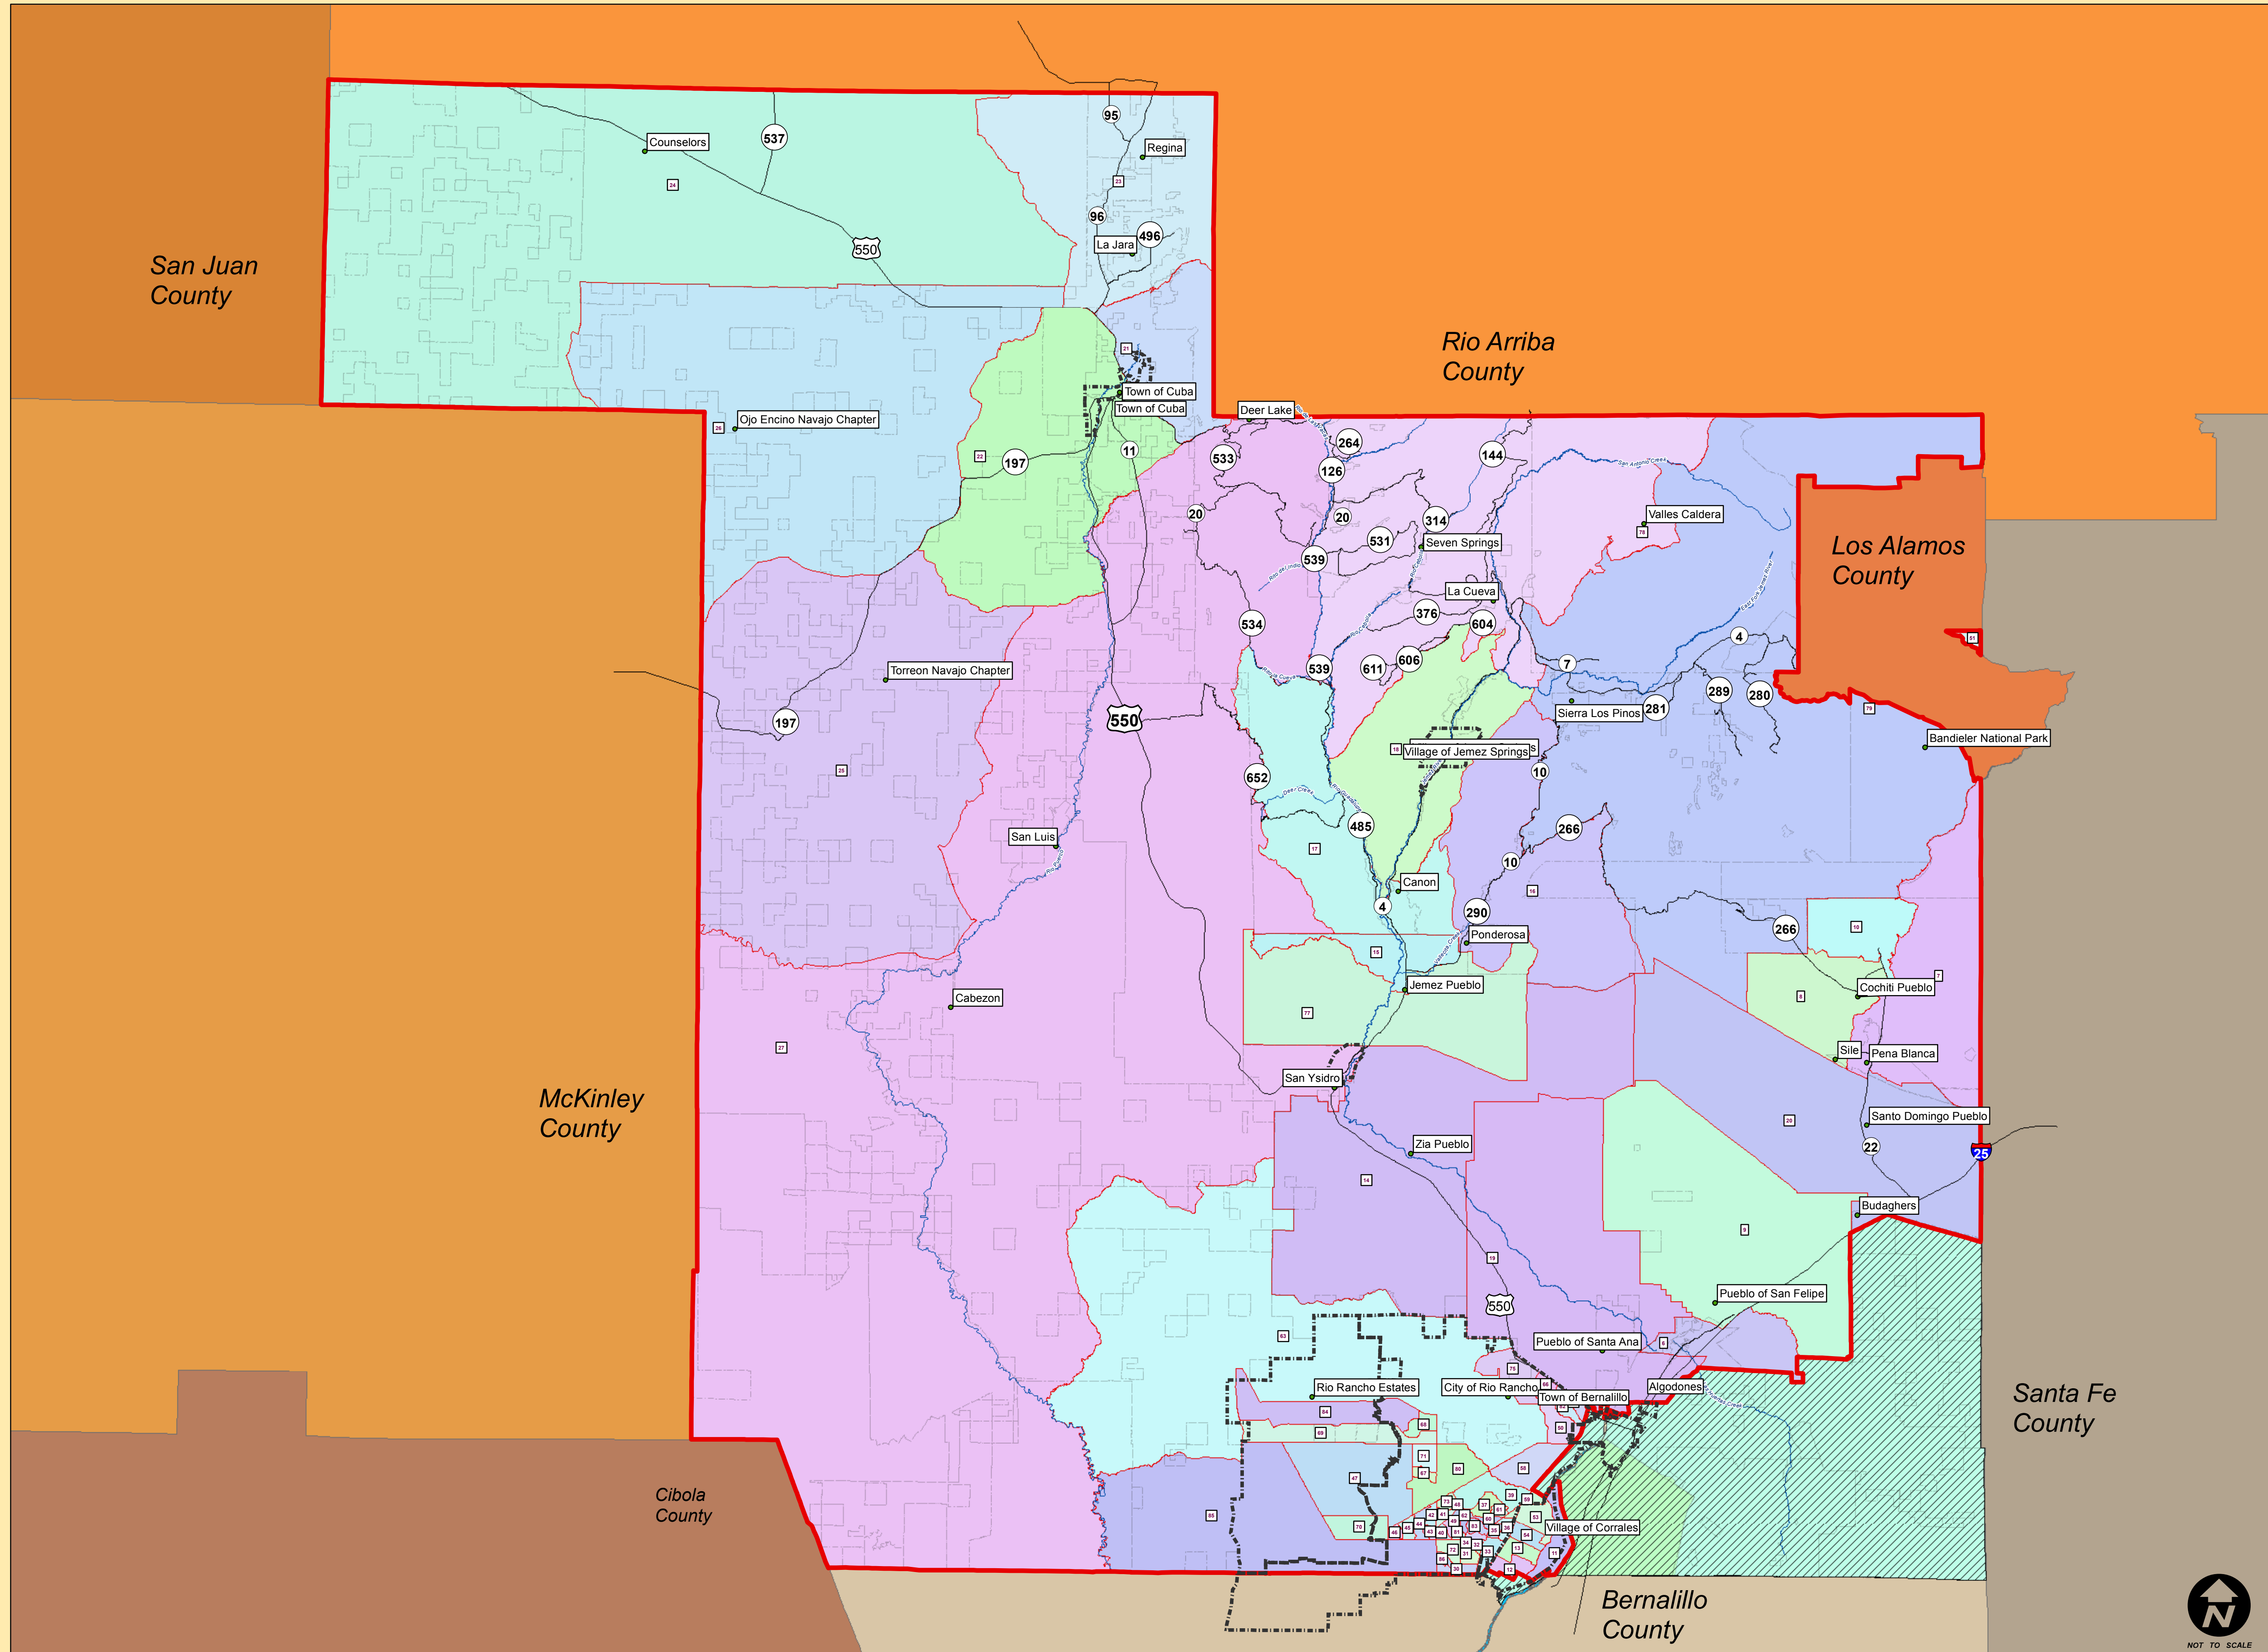

# US House District 3 Precinct Map - Sandoval County, NM

January 2018

## Location:

Village of Jemez Springs, Town of Cuba, Jemez Pueblo, Zia Pueblo, Cochiti Pueblo, Pena Blanca, Sile, Santo Domingo Pueblo, San Felipe Pueblo, Santa Ana Pueblo, Budaghers(N), City of Rio Rancho, Village of Corrales, Algodones, Pena Blanca

US\_House\_Dist\_3\_Boundary (red outline)  
US\_House\_Dist\_1\_Boundary (hatched outline)  
Municipality Boundaries (dashed outline)

## County/State: