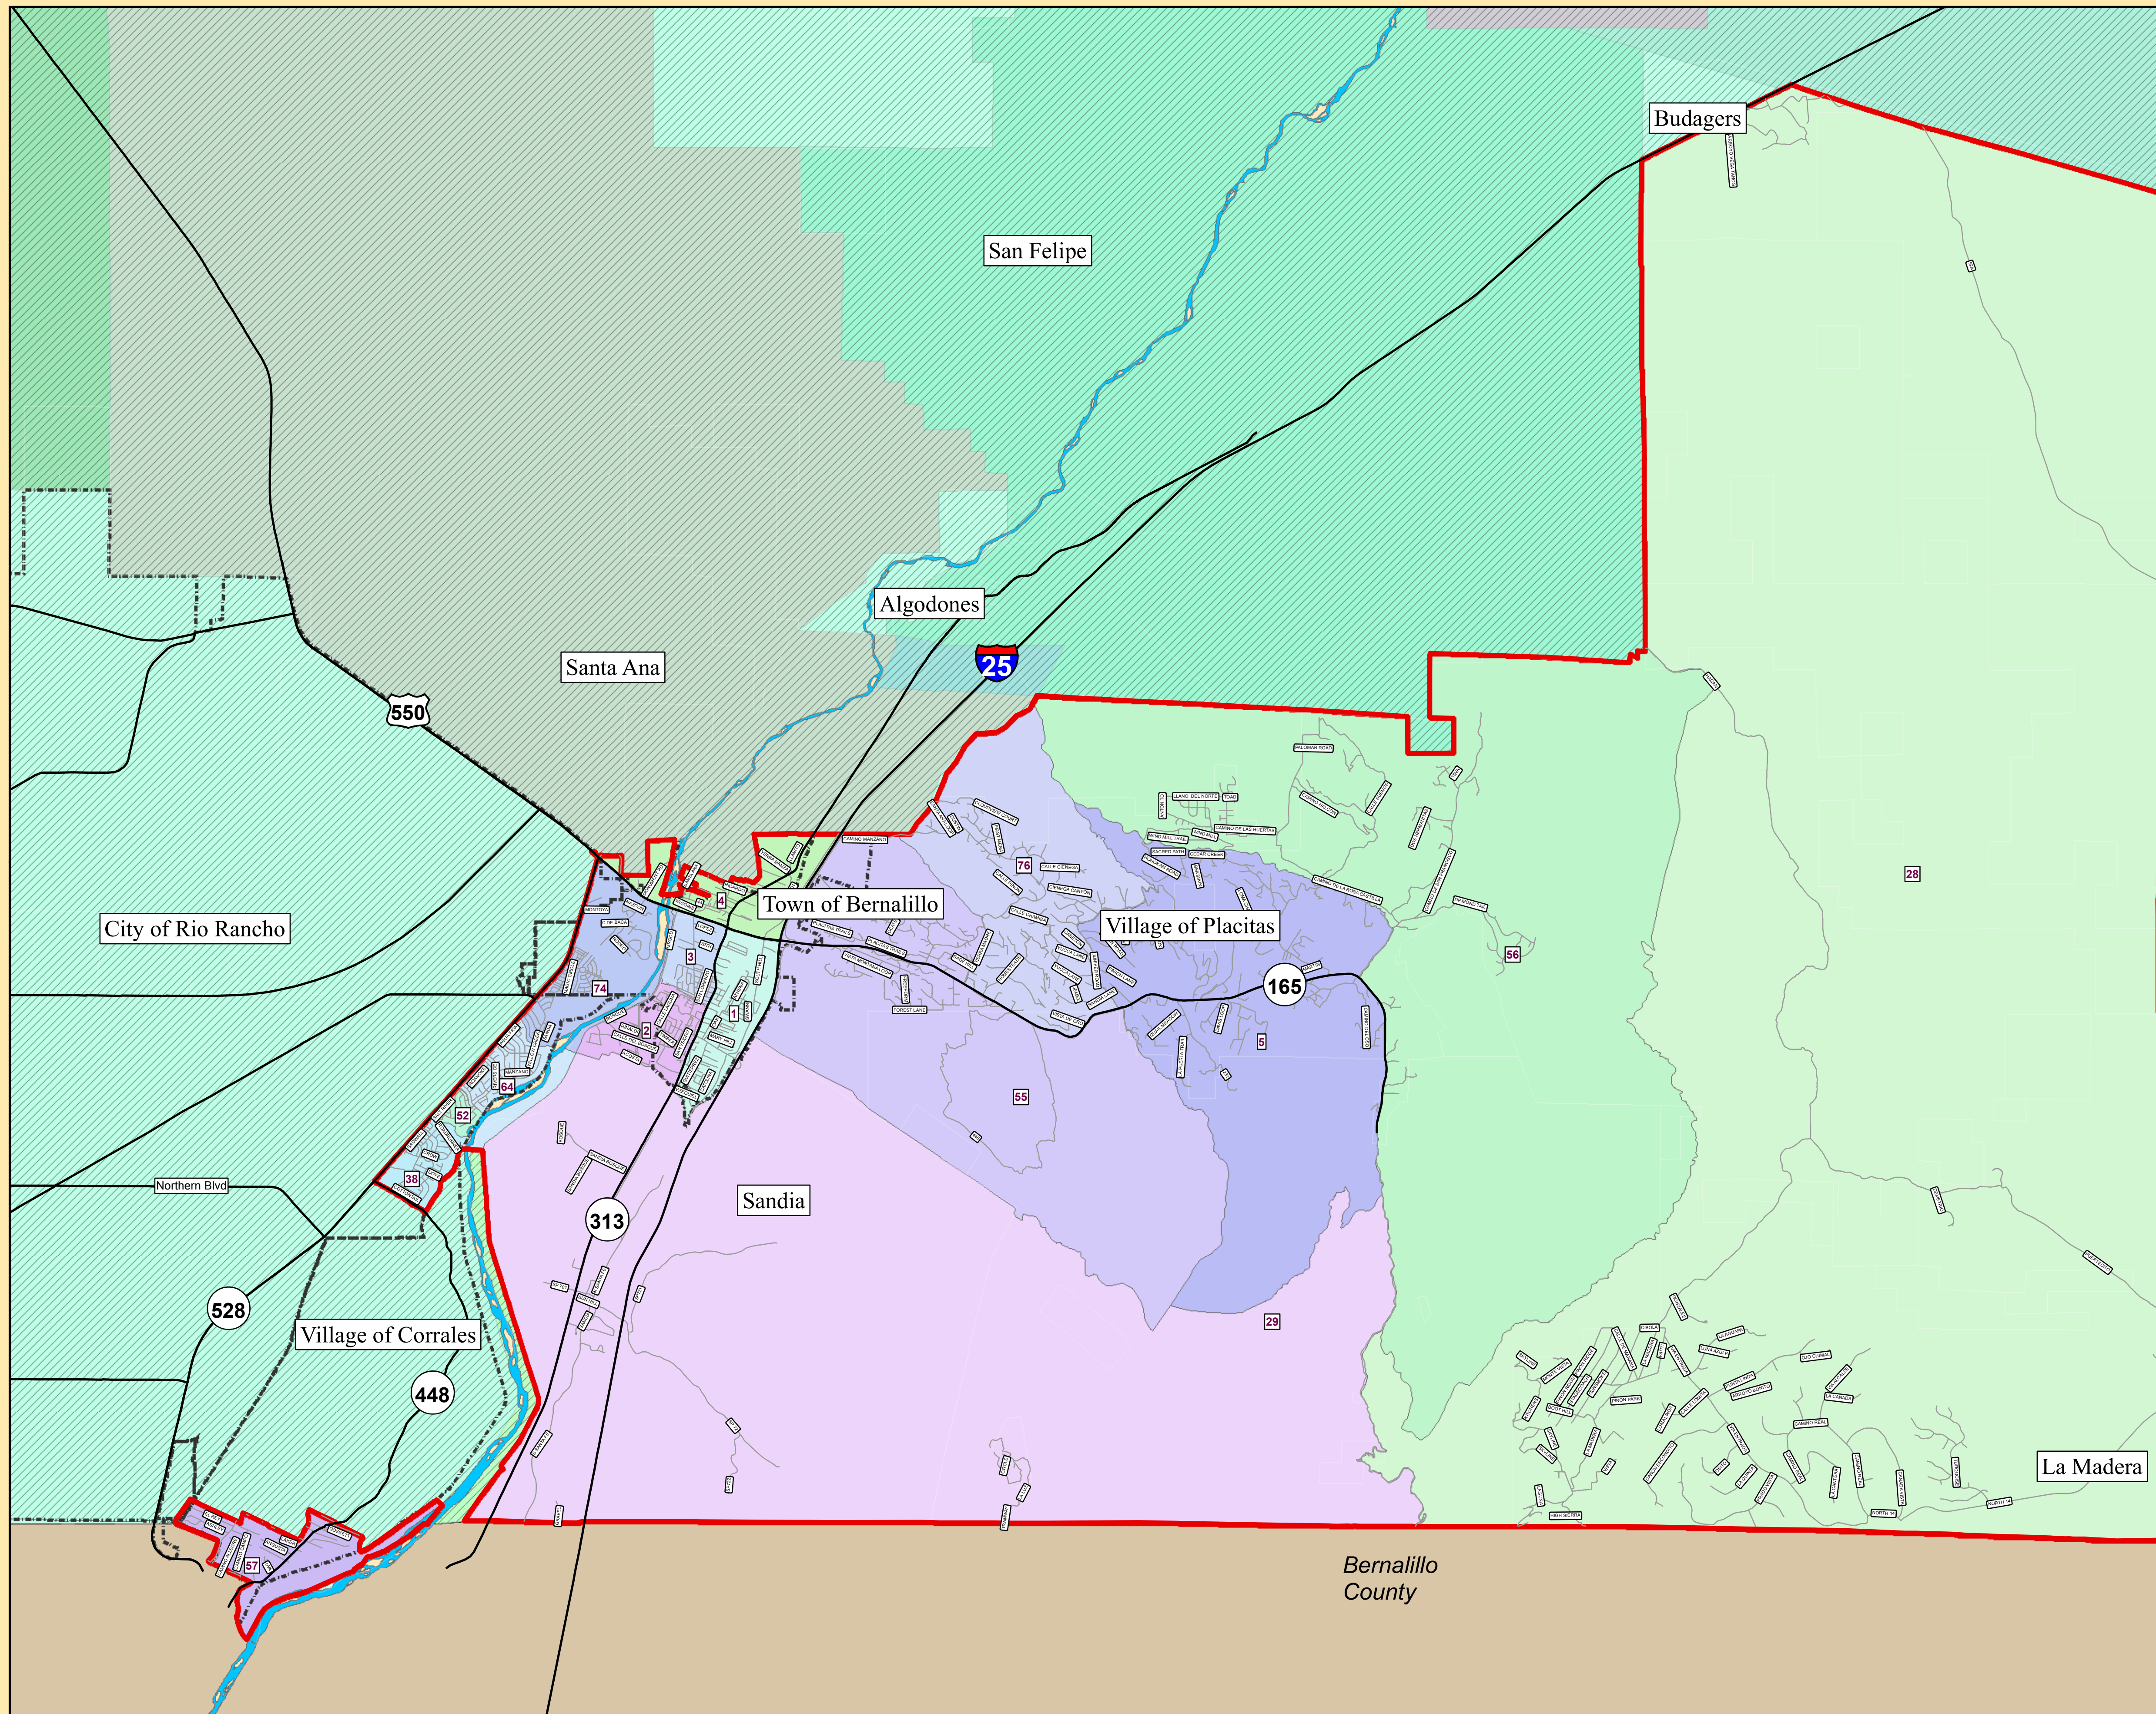

US House District 1 Precinct Map - Sandoval County, NM

January 2018

Location:

Village of Corrales, City of Rio Rancho, Town of Bernalillo, Village of Placitas, Budagers(S) Pueblo of Sandia, La Madera

Precincts

1	5	52	64
2	28	55	74
3	29	56	76
4	38	57	

US_House_Dist_1 Boundary
 US_House_Dist_3 Boundary
 Municipality Boundaries

Index:

County/State:

Disclaimer/Contact Information

The information on this map is for reference purposes only. This is not an official document. All information should be independently verified.

Website: sandovalcountynm.gov

Map prepared by: Jeff Epler-GIS Section
Planning and Zoning Division
1500 Idalia RD Building D
Bernalillo, New Mexico 87004

NOT TO SCALE