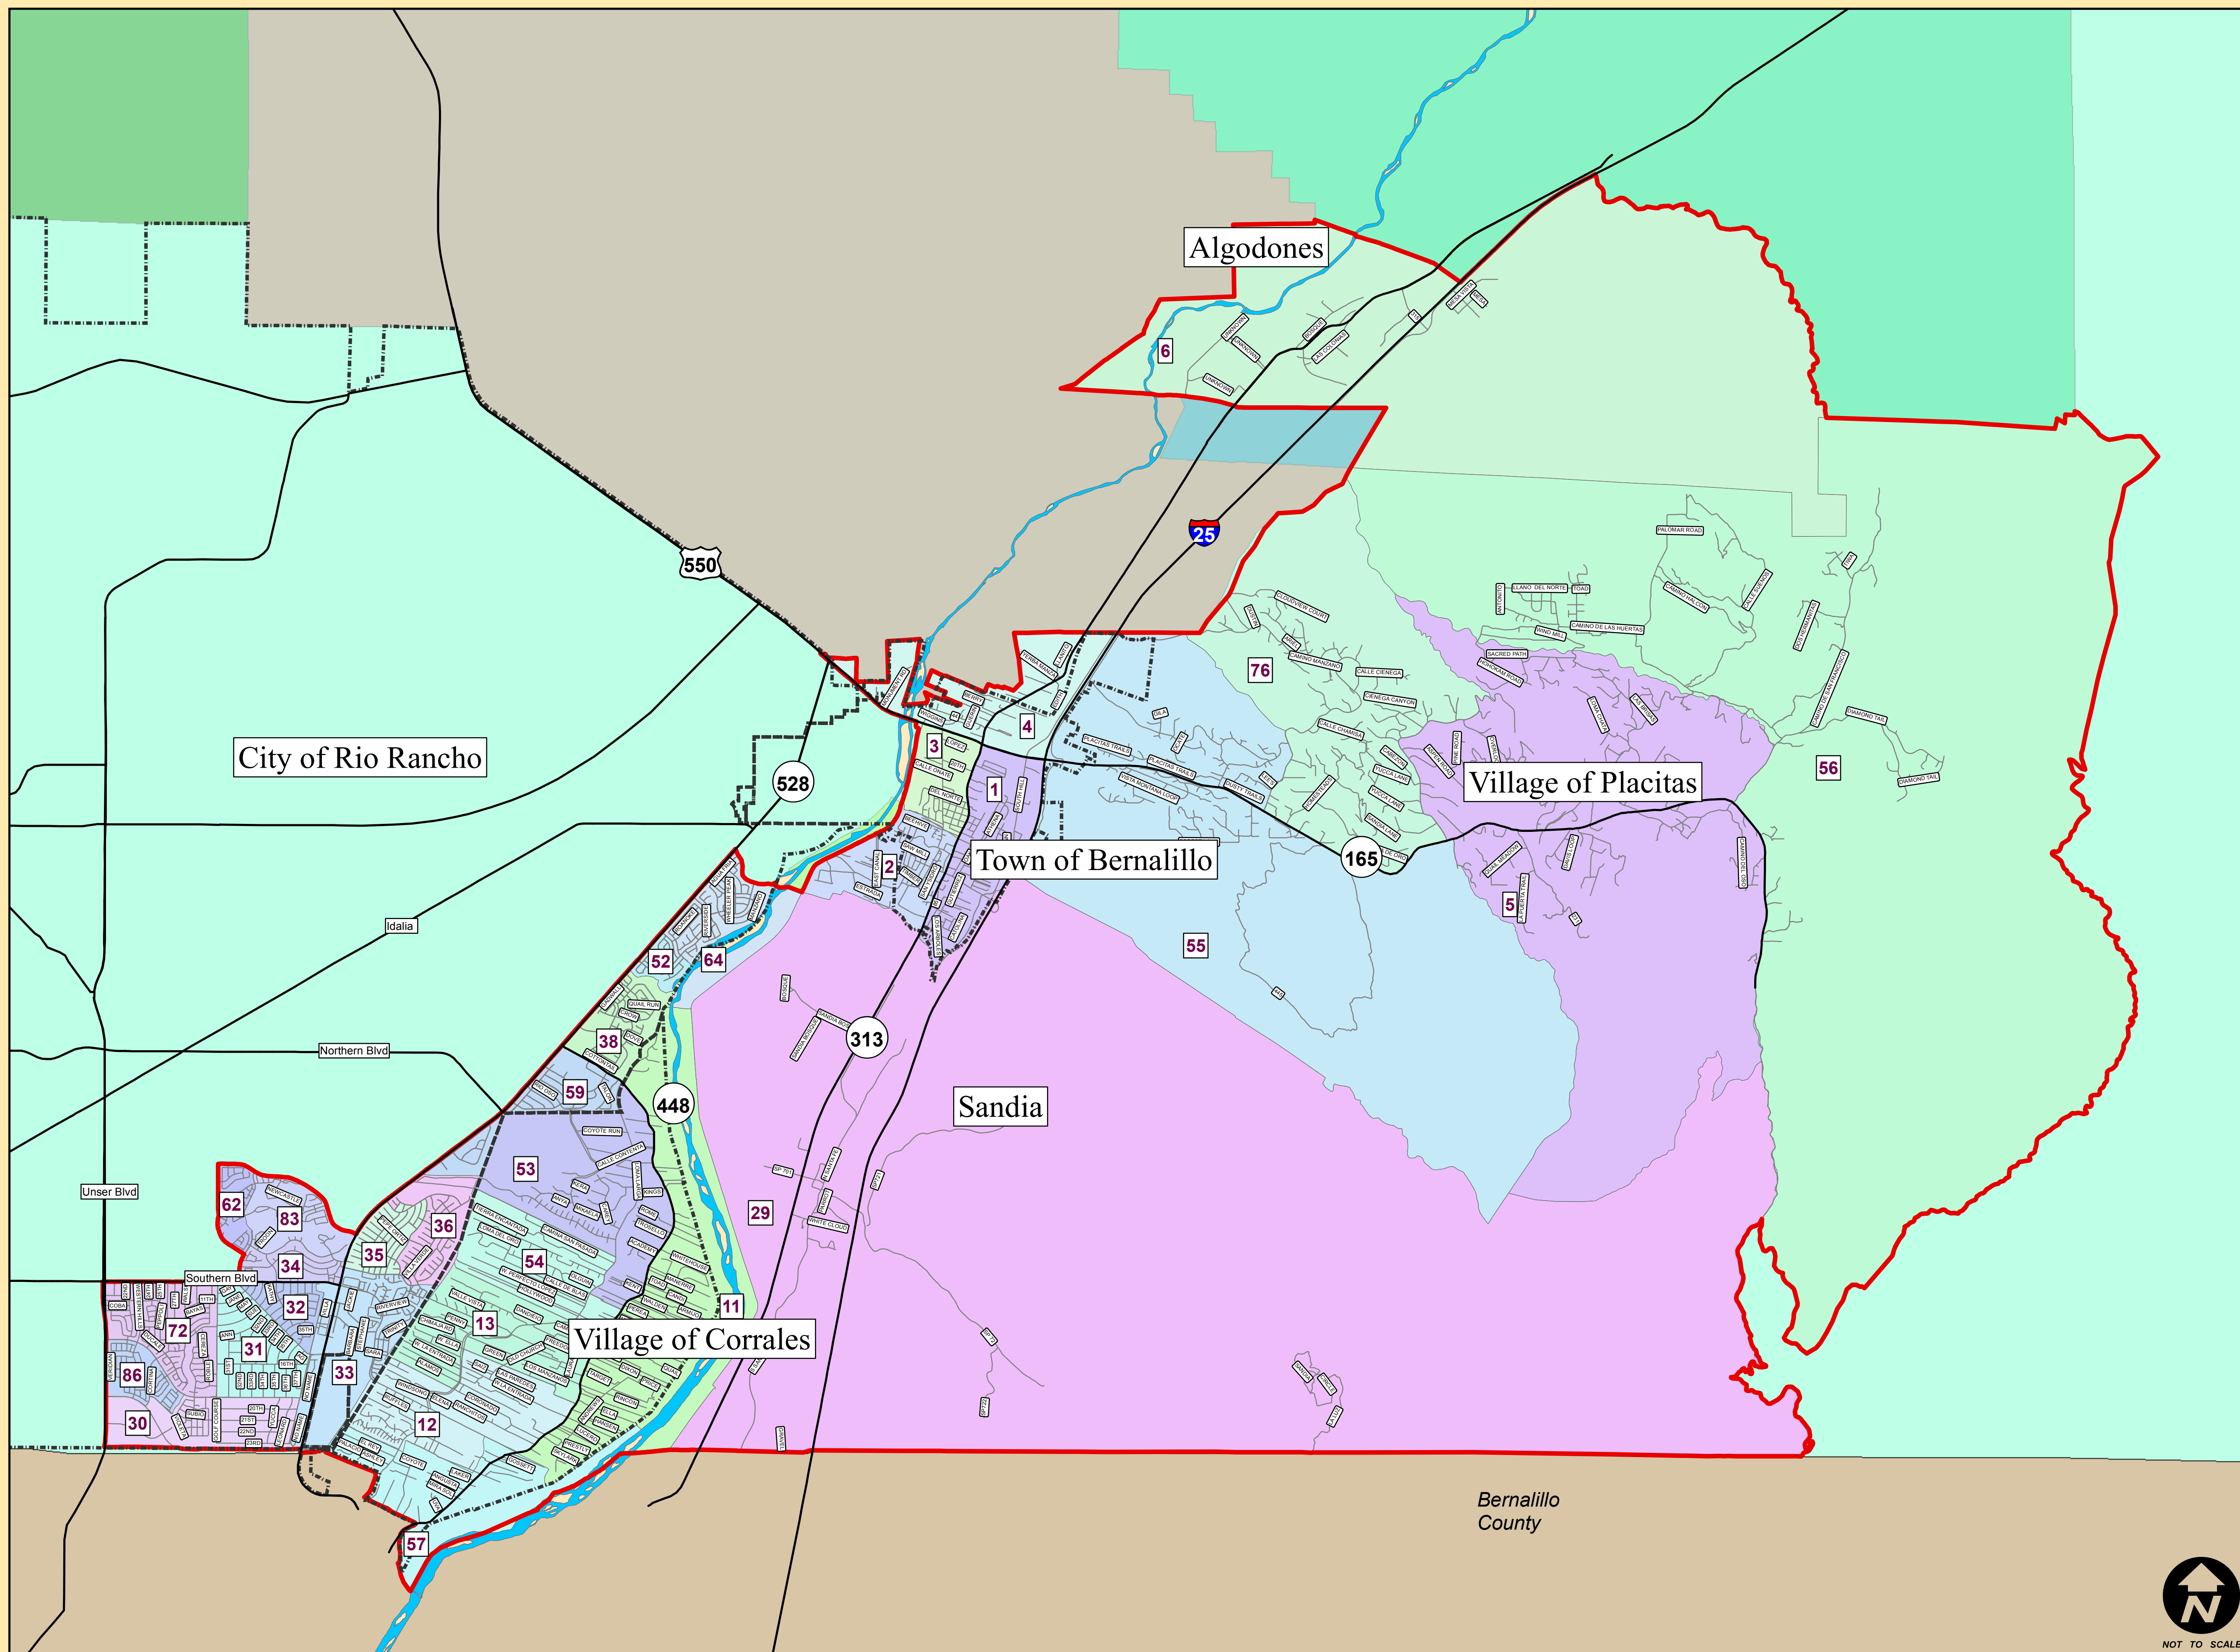

NM State Senate District 9 Precinct Map - Sandoval County, NM

January 2018

Location:

Village of Corrales, City of Rio Rancho, Town of Bernalillo, Village of Placitas, Community of Algodones, Pueblo of Sandia

Precincts

1	3	35	53	6
11	30	36	54	62
12	31	38	55	64
13	32	4	56	72
2	33	5	57	76
29	34	52	59	83
				86

Precinct Boundary Municipality Boundaries

Index:

County/State:

Disclaimer/Contact Information

The information on this map is for reference purposes only. This is not an official document. All information should be independently verified.

Website: sandovalcountynm.gov

Map prepared by: Jeff Epler-GIS Section
Planning and Zoning Division
1500 Idalia RD Building D
Bernalillo, New Mexico 87004

NOT TO SCALE