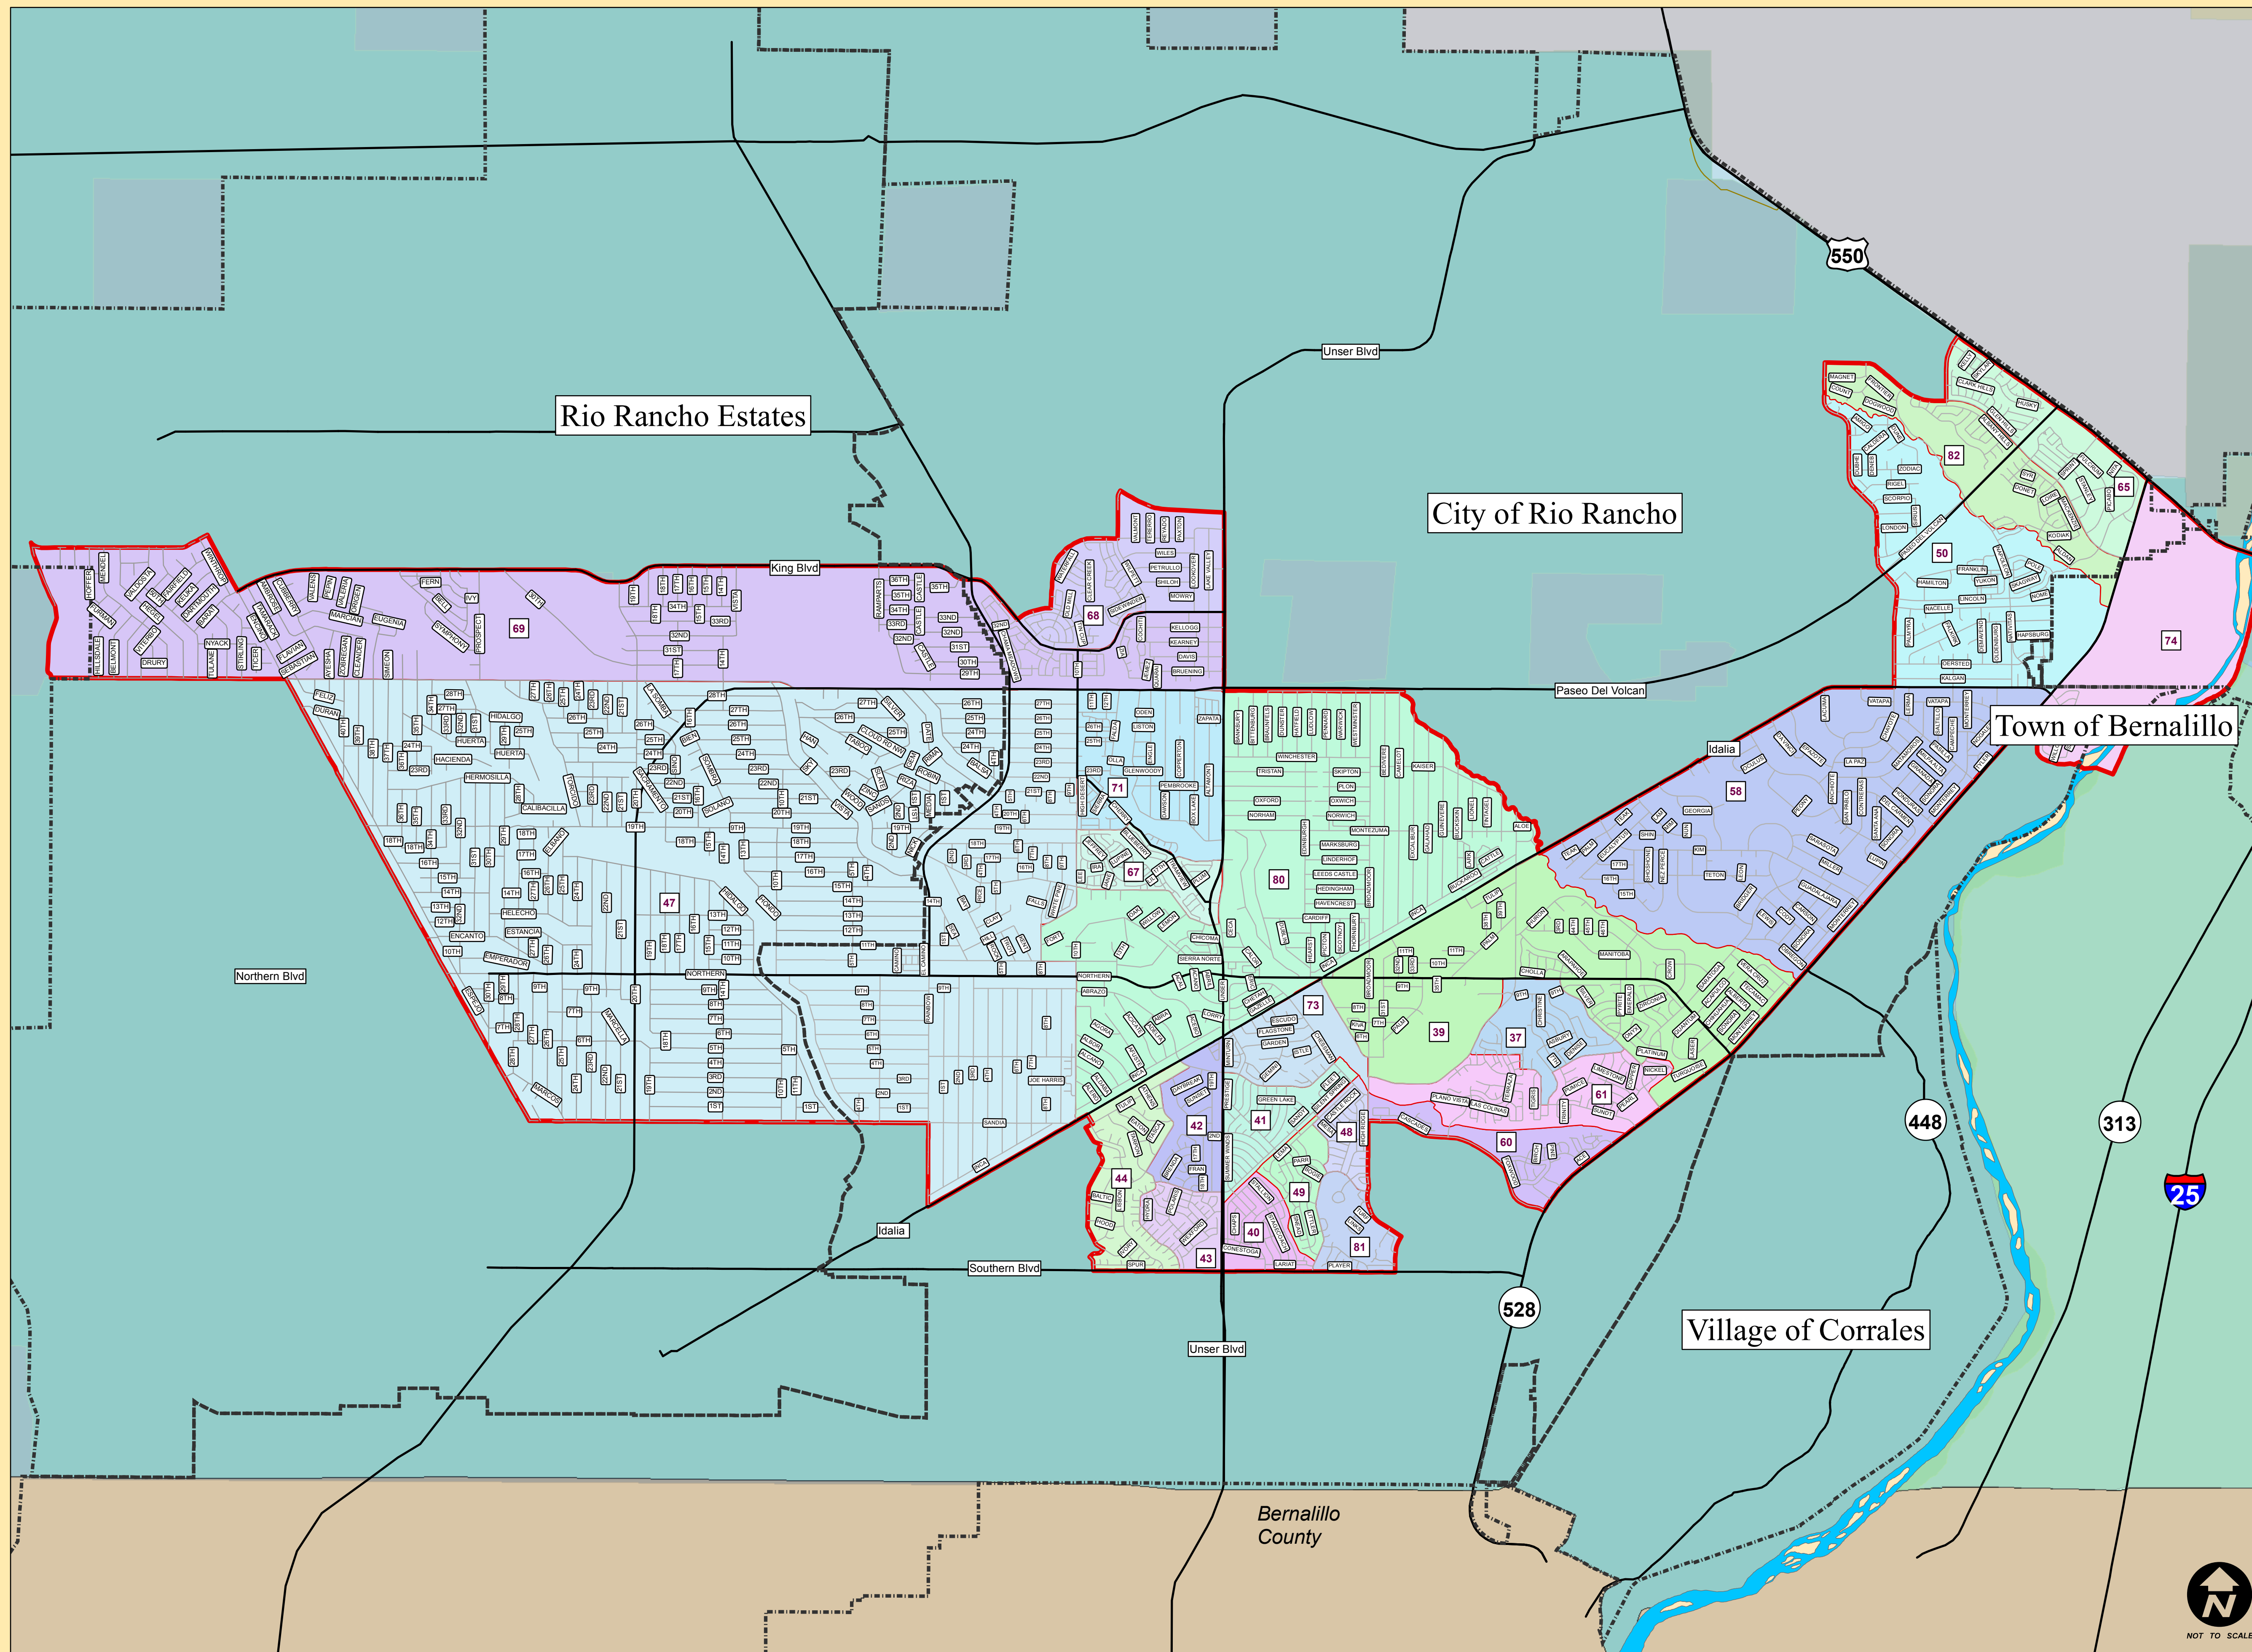

NM State Senate District 40 Precinct Map - Sandoval County, NM

January 2018

Location:
City of Rio Rancho,
Town of Bernalillo

Precincts

37	43	50	67	74
39	44	58	68	80
40	47	60	69	81
41	48	61	71	82
42	49	65	73	

Municipality Boundaries Precinct Boundary

Index:

County/State:

Disclaimer/Contact Information

The information on this map is for reference purposes only. This is not an official document. All information should be independently verified.

Website: sandovalcountynm.gov

Map prepared by: Jeff Epler-GIS Section
Planning and Zoning Division
1500 Idalia RD Building D
Bernalillo, New Mexico 87004

NOT TO SCALE