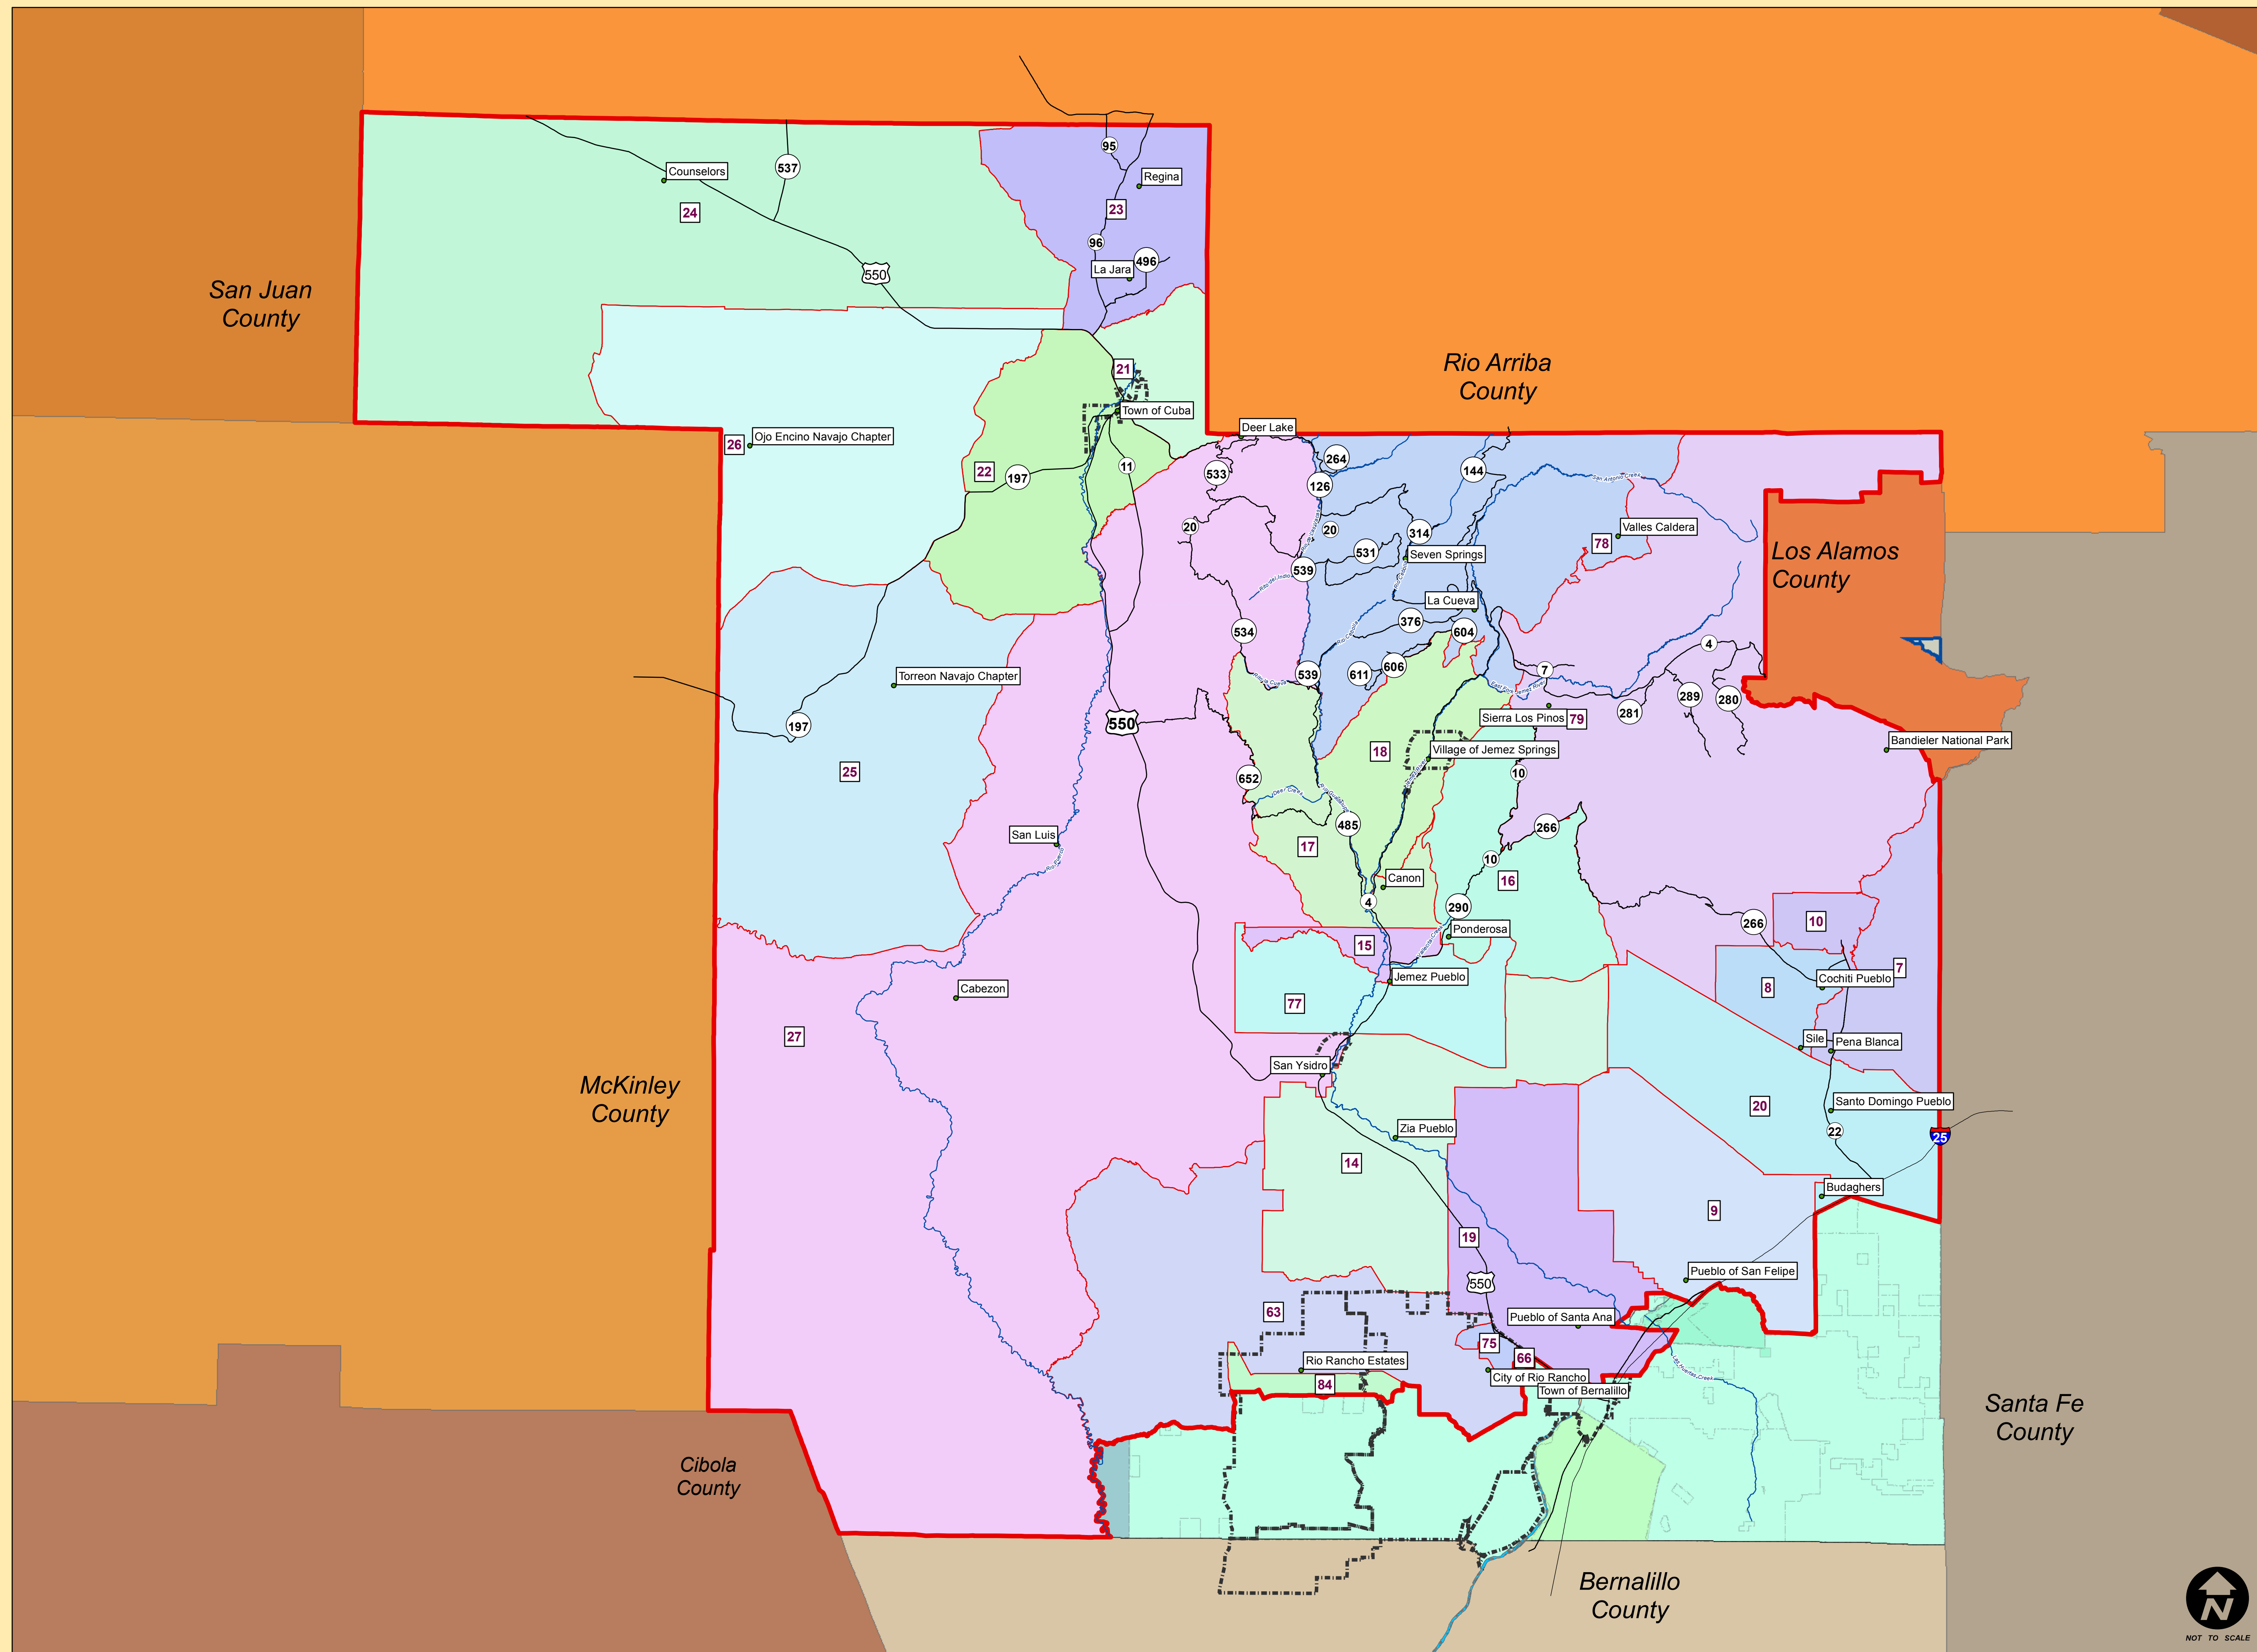

NM State Senate District 22 and District 5 Precinct Map - Sandoval County, NM

January 2018

Location:

Northern Sandoval County
Village of Jemez Springs, Town of Cuba,
Jemez Pueblo, Zia Pueblo, Cochiti Pueblo,
Pena Blanca, Santo Domingo Pueblo,
San Felipe Pueblo, Santa Ana Pueblo,
Budagers(N), City of Rio Rancho(N)

Precincts

10	18	23	63	78
14	19	24	66	79
15	20	25	7	8
16	21	26	75	84
17	22	27	77	9

- Municipality Boundaries
- State Senate 22 Boundary
- State Senate 5 Boundary

Index:

County/State:

Disclaimer/Contact Information

The information on this map is for reference purposes only. This is not an official document. All information should be independently verified.

Website: sandovalcountynm.gov

Map prepared by: Jeff Epler-GIS Section
Planning and Zoning Division
1500 Idalia RD Building D
Bernalillo, New Mexico 87004