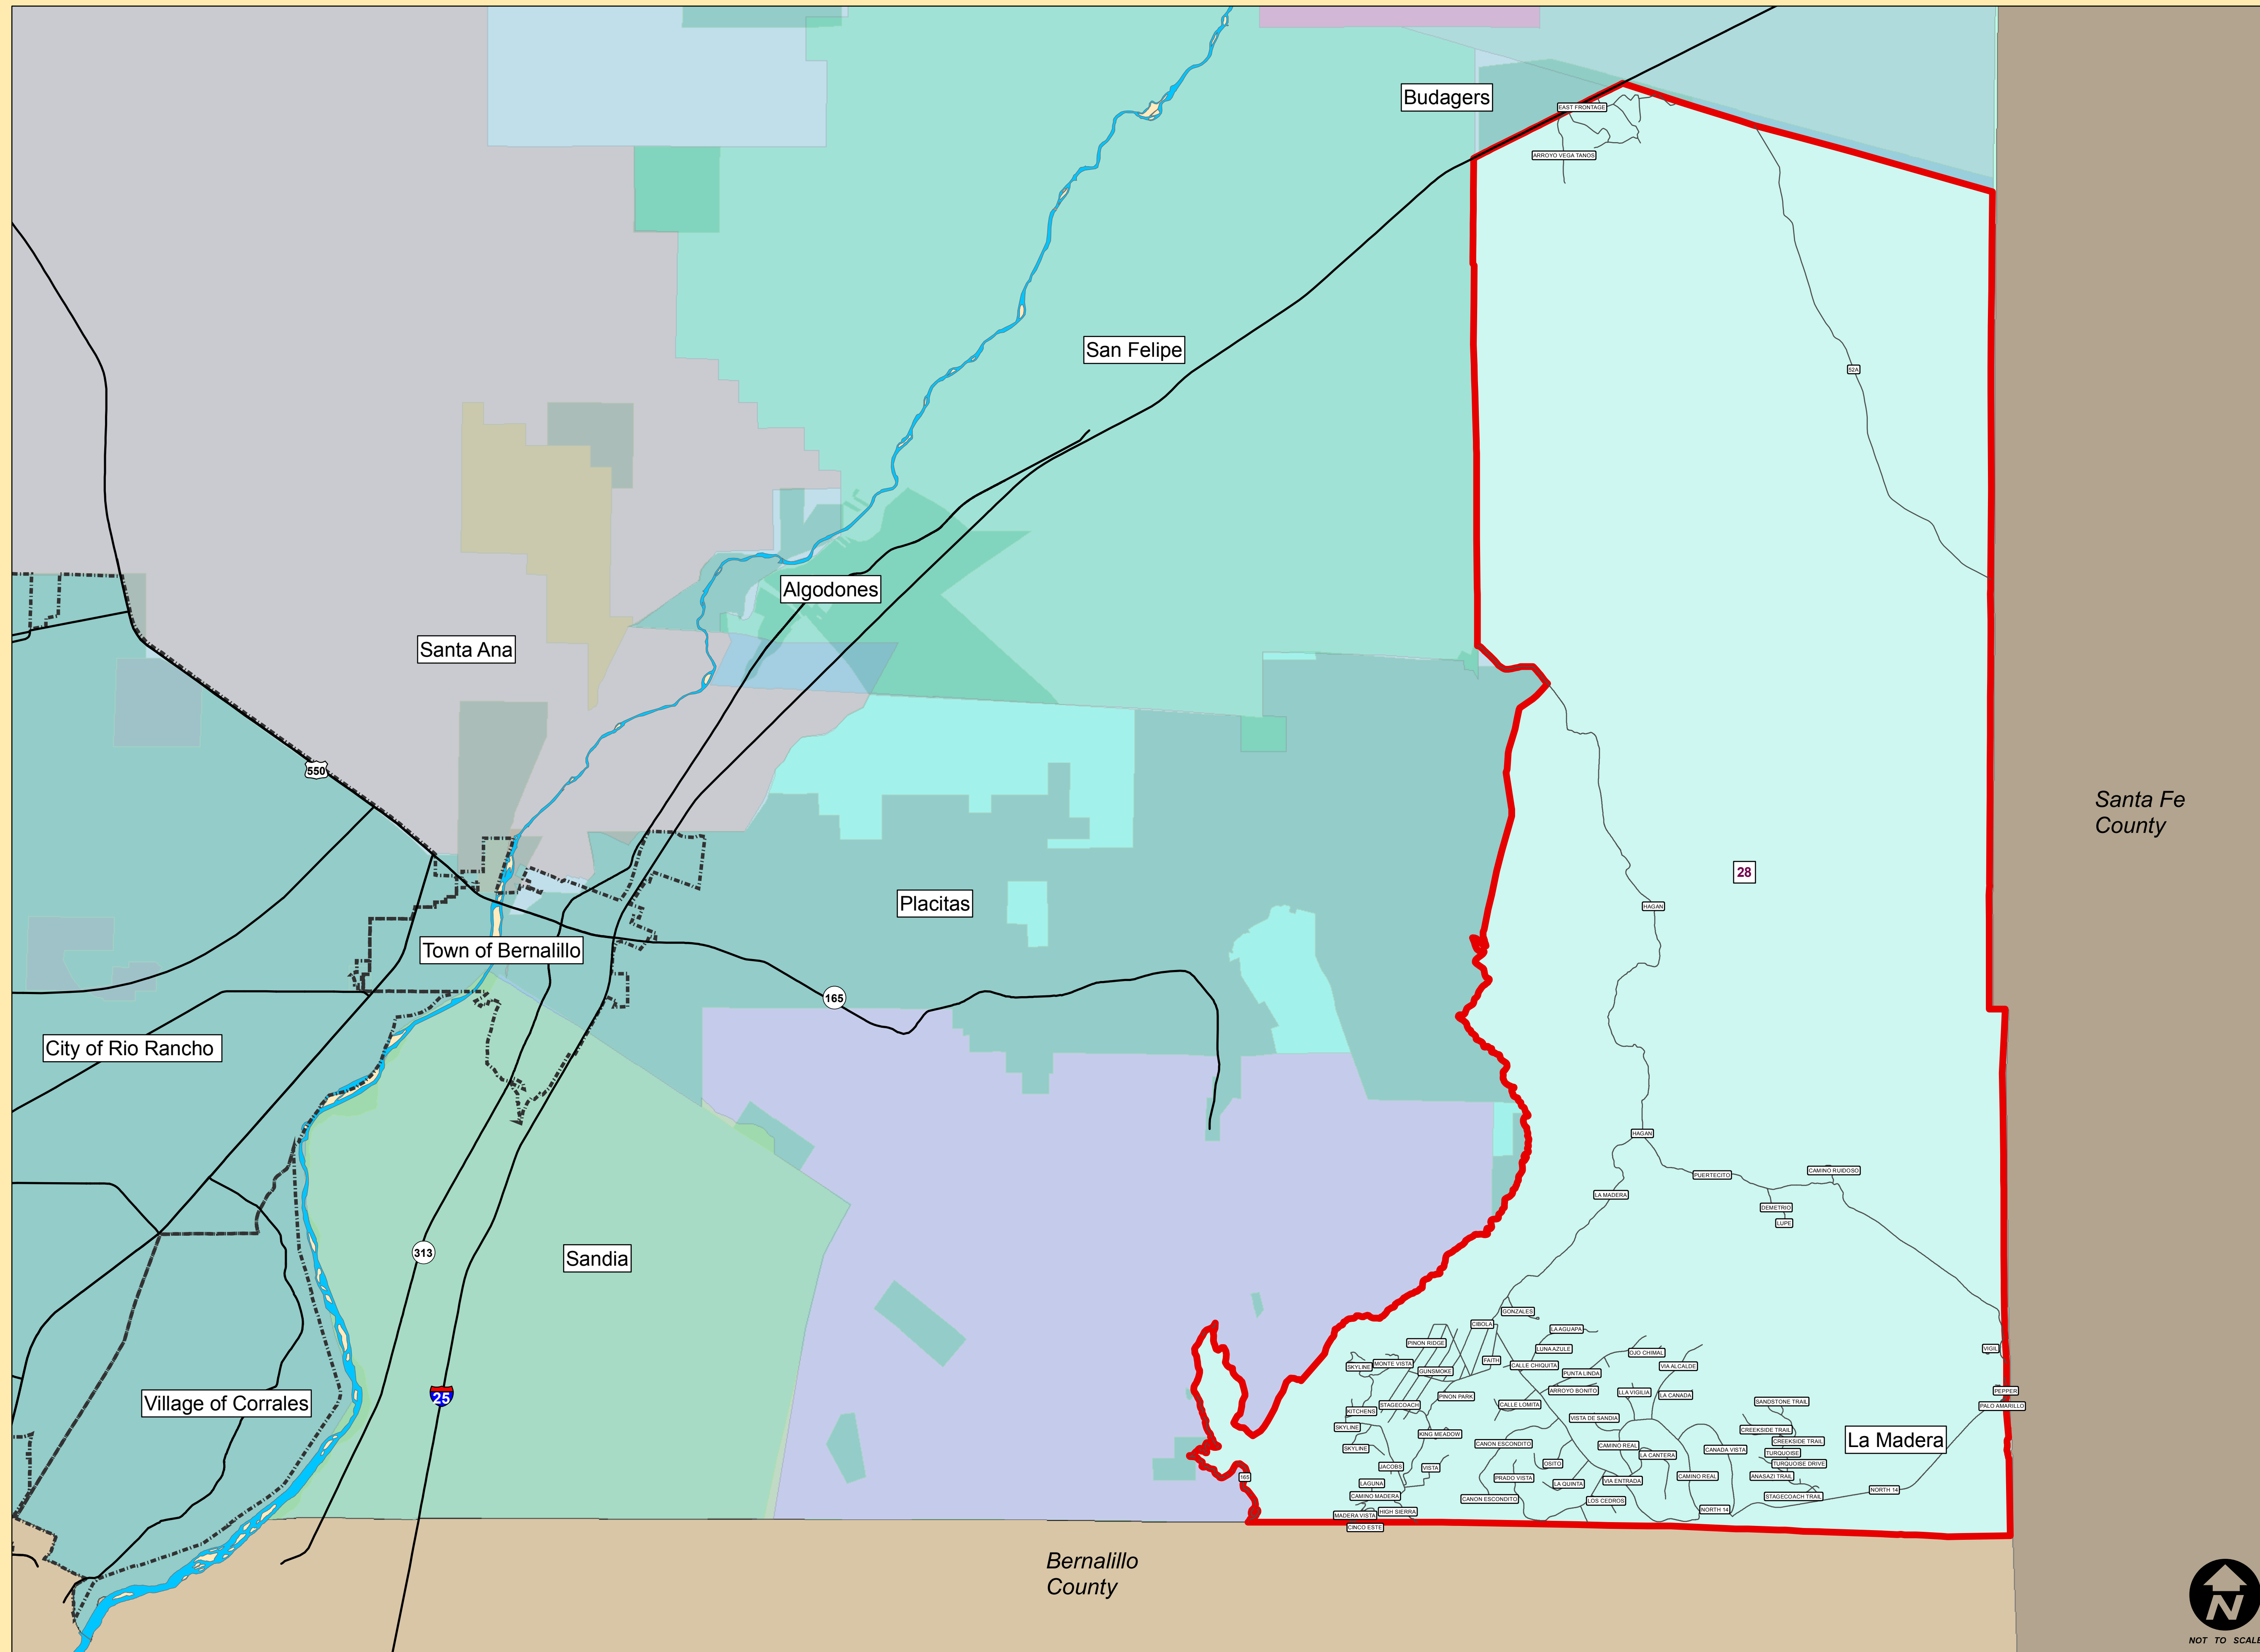

NM State Senate District 19 Precinct Map - Sandoval County, NM

January 2018

Location:

Southeast Sandoval County
La Madera, Southern Budagers

Precinct

- 28
- Precinct Boundary
- Municipality Boundaries

Index:

County/State:

Disclaimer/Contact Information

The information on this map is for reference purposes only. This is not an official document. All information should be independently verified.

Website: sandovalcountynm.gov

Map prepared by: Jeff Epler-GIS Section
Planning and Zoning Division
1500 Idalia RD Building D
Bernalillo, New Mexico 87004