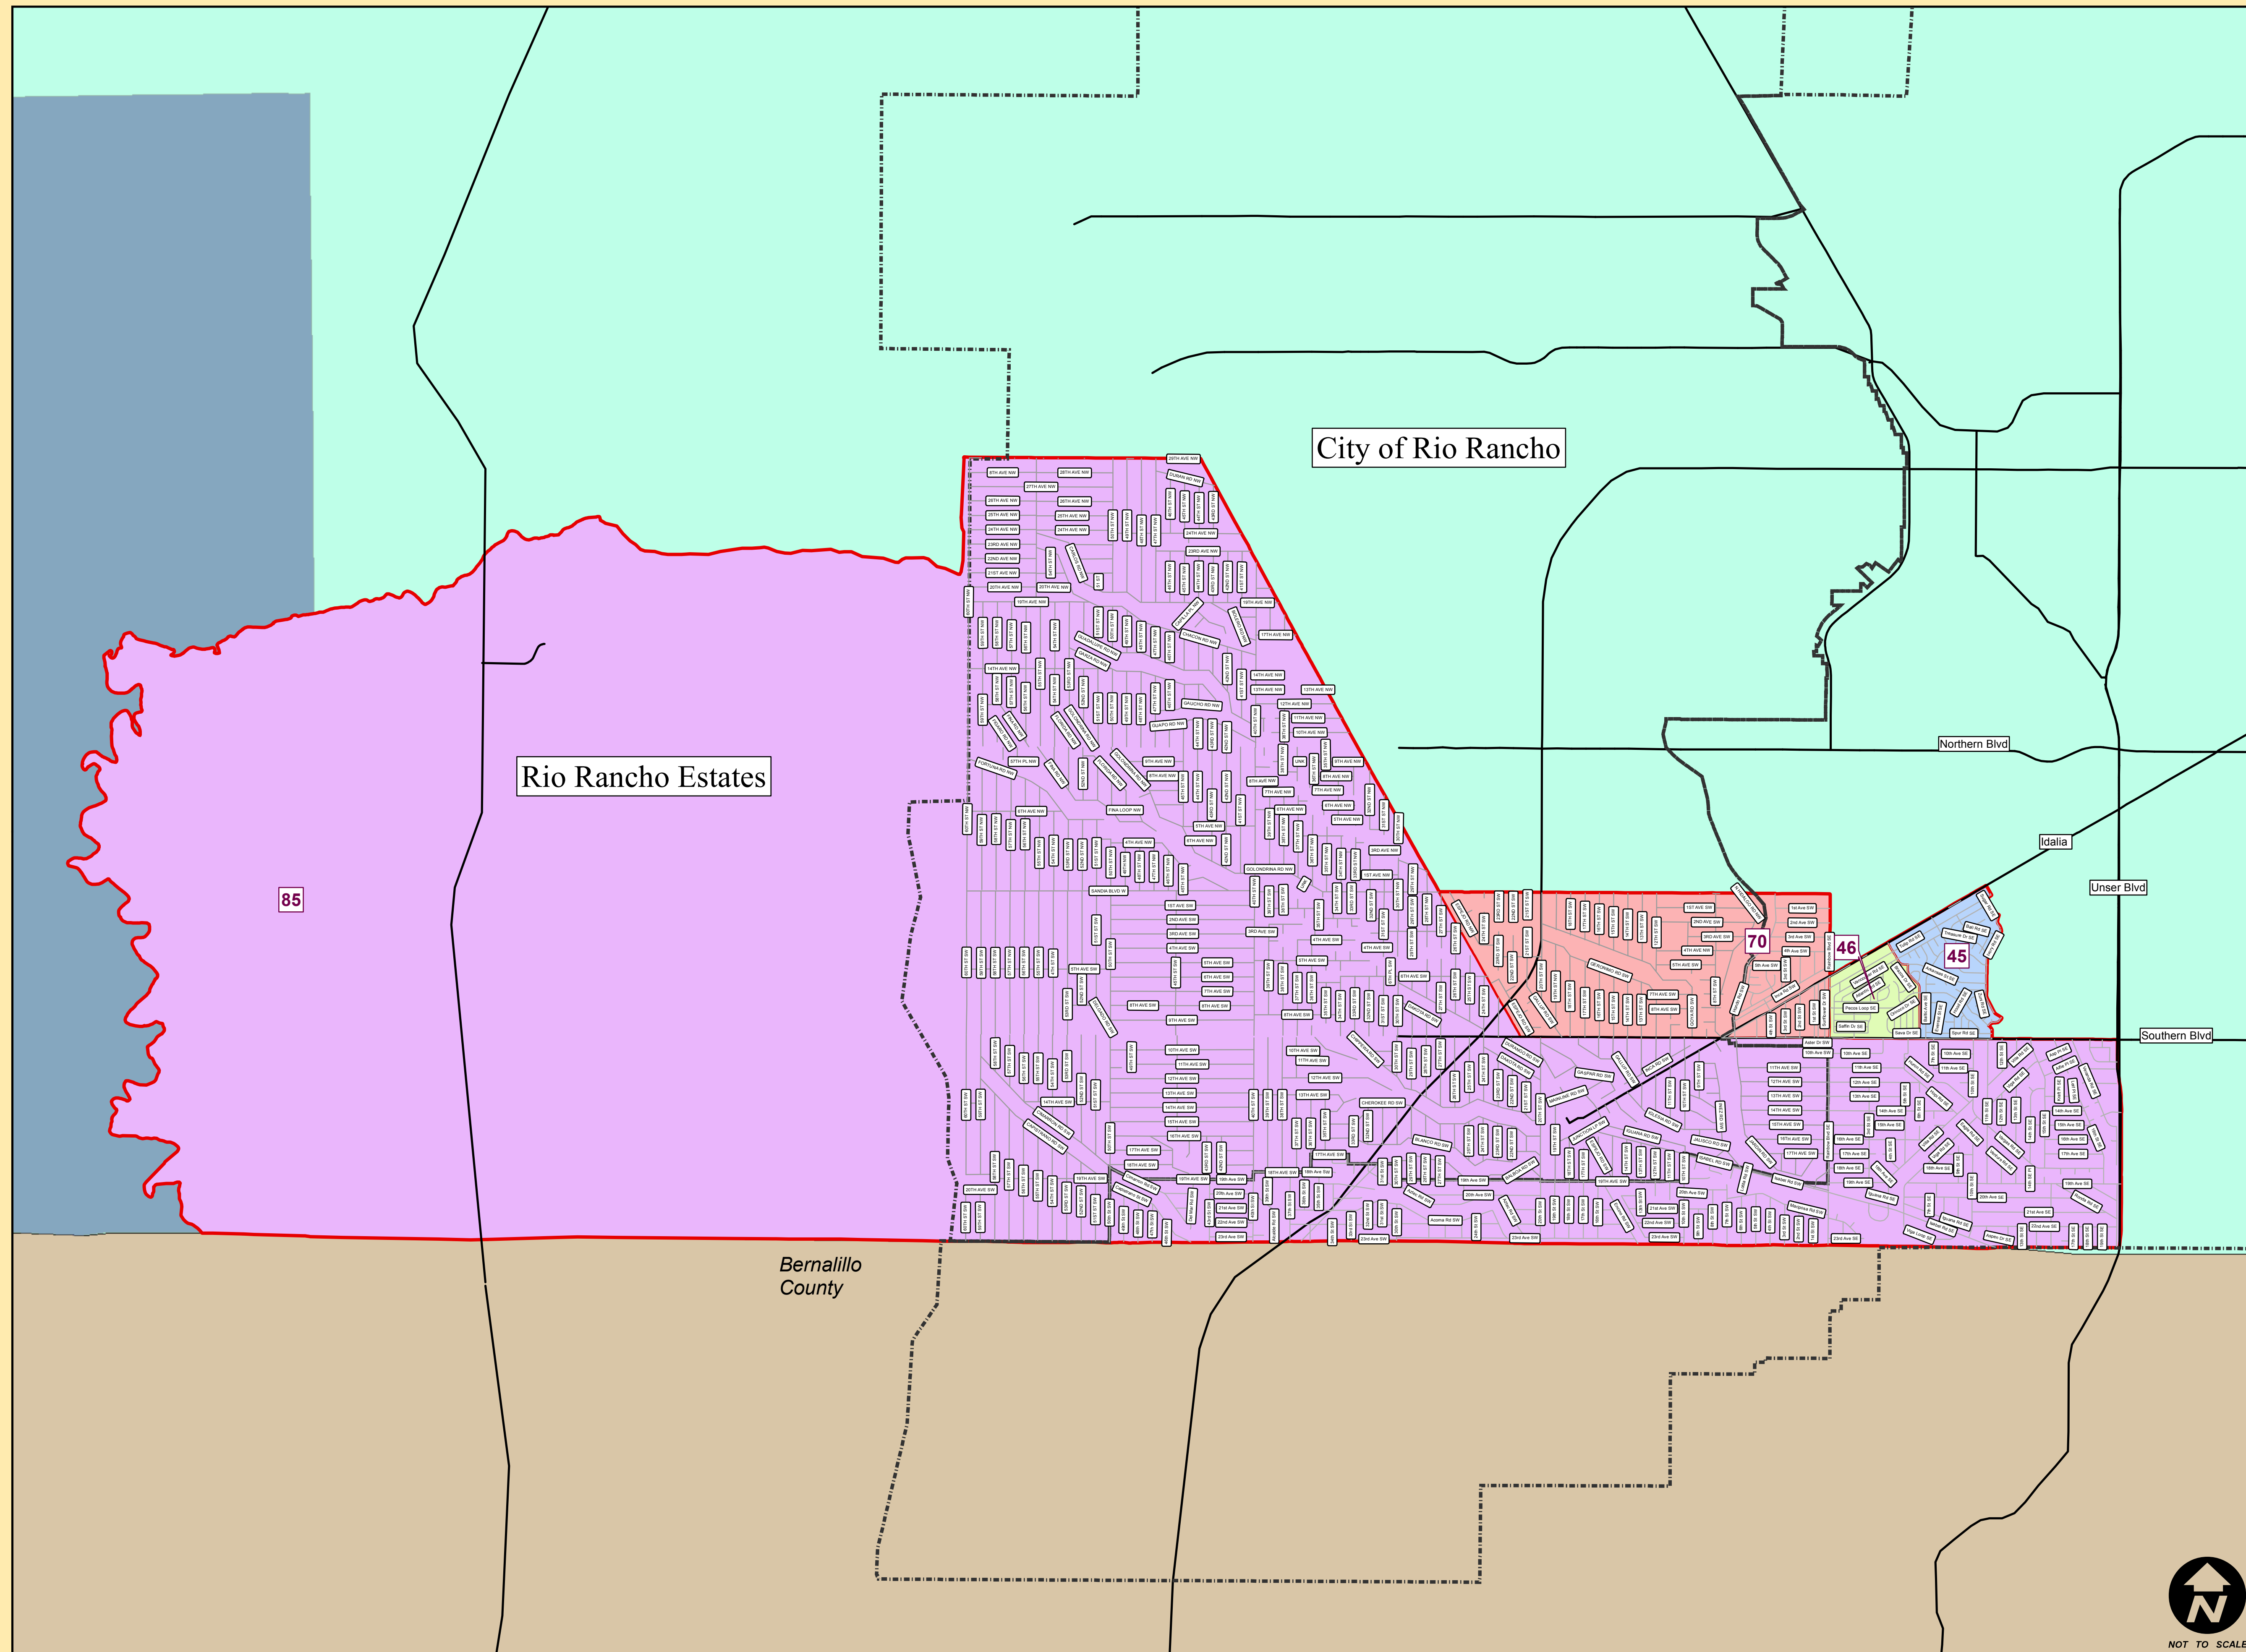

NM State Senate District 10 Precinct Map - Sandoval County, NM

January 2018

Location:

Rio Rancho Estates, City of Rio Rancho

Precincts

- 45 (Blue)
- 46 (Green)
- 70 (Red)
- 85 (Purple)

- Municipality Boundaries (Dashed line)
- State Senate Boundary (Red line)

Index:

County/State:

Disclaimer/Contact Information

The information on this map is for reference purposes only. This is not an official document. All information should be independently verified.

Website: sandovalcountynm.gov

Map prepared by: Jeff Epler-GIS Section
Planning and Zoning Division
1500 Idalia RD Building D
Bernalillo, New Mexico 87004

NOT TO SCALE