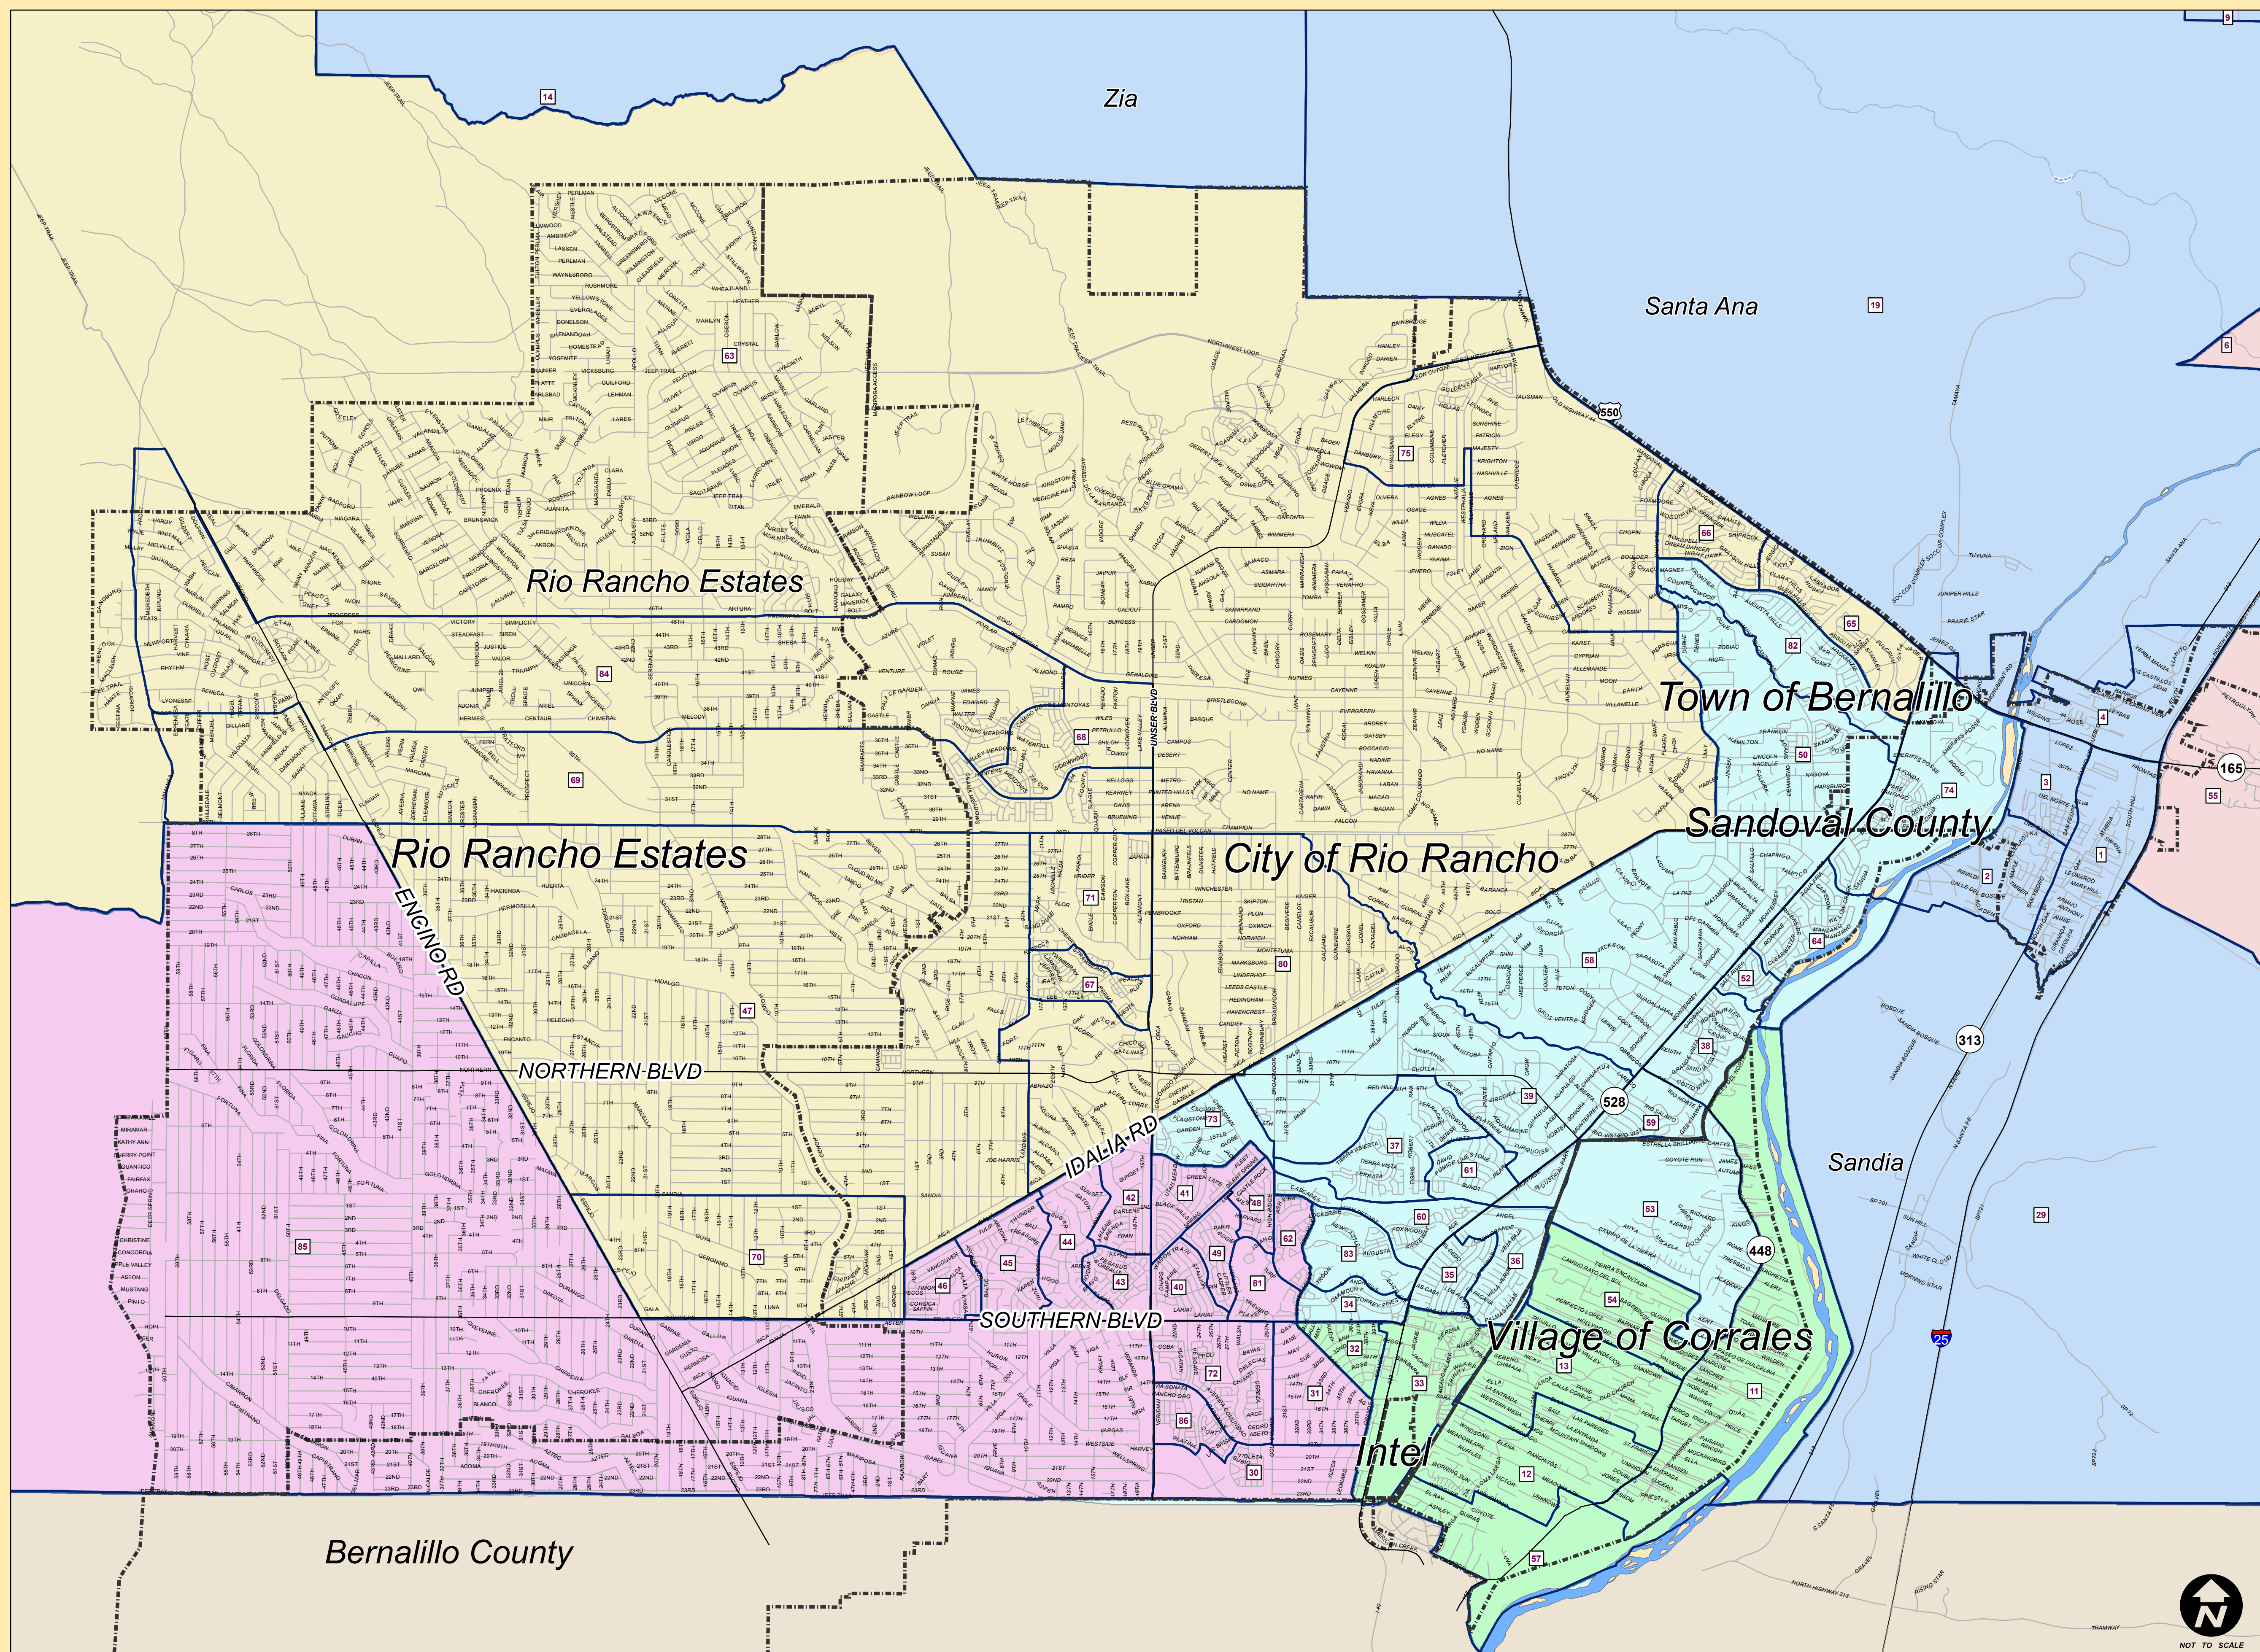

# State House Precinct Map - Metro Area - Sandoval County, NM

January 2018

**Location:**  
City of Rio Rancho  
Village of Corrales  
Town of Bernalillo

**State House Districts**

- 22
- 23
- 43
- 44
- 57
- 60
- 65

- Municipality Boundaries
- Precinct Boundaries
- Reservations

**Map Index:**

**Disclaimer/Contact Information**

The information on this map is for reference purposes only. This is not an official document. All information should be independently verified.