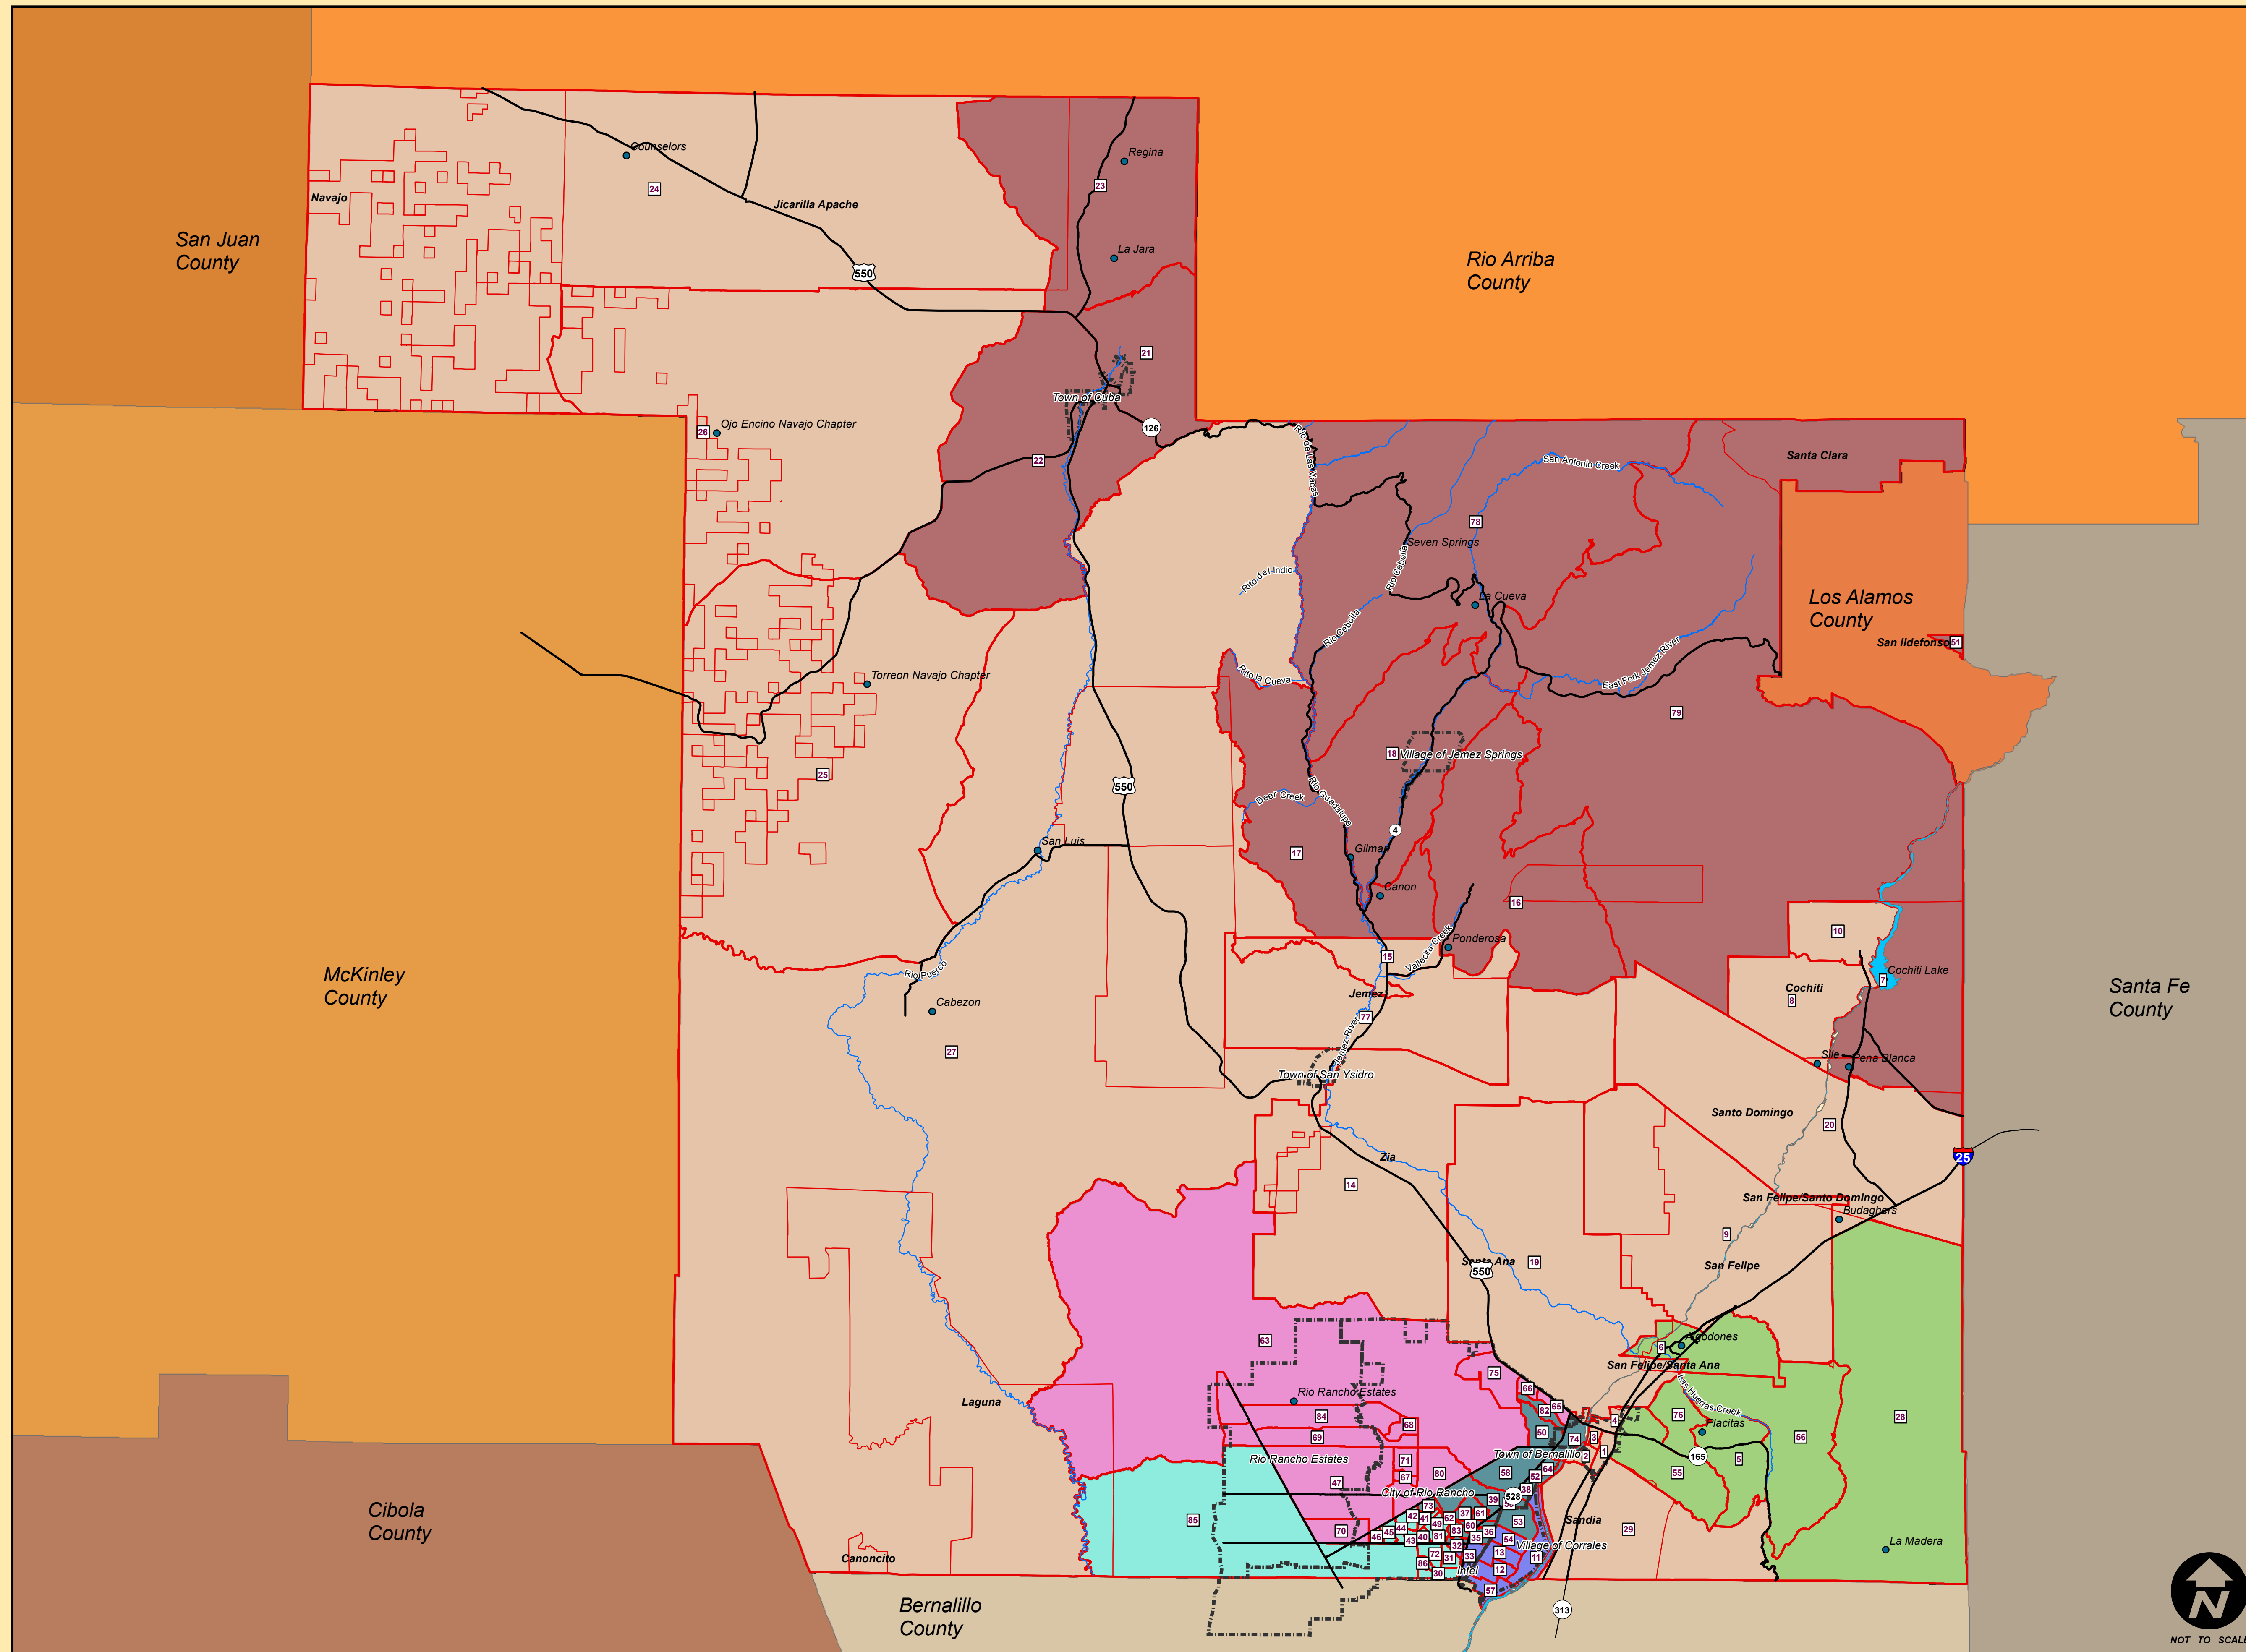

NM State House District Map - Sandoval County, NM

January 2018

Location:

Sandoval County, NM

NM State House Districts

Index:

County/State:

Disclaimer/Contact Information

The information on this map is for reference purposes only. This is not an official document. All information should be independently verified.

Website: sandovalcountynm.gov

Map prepared by: Jeff Epler-GIS Section
County Development Division
1500 Idalia RD Building D
Bernalillo, New Mexico 87004