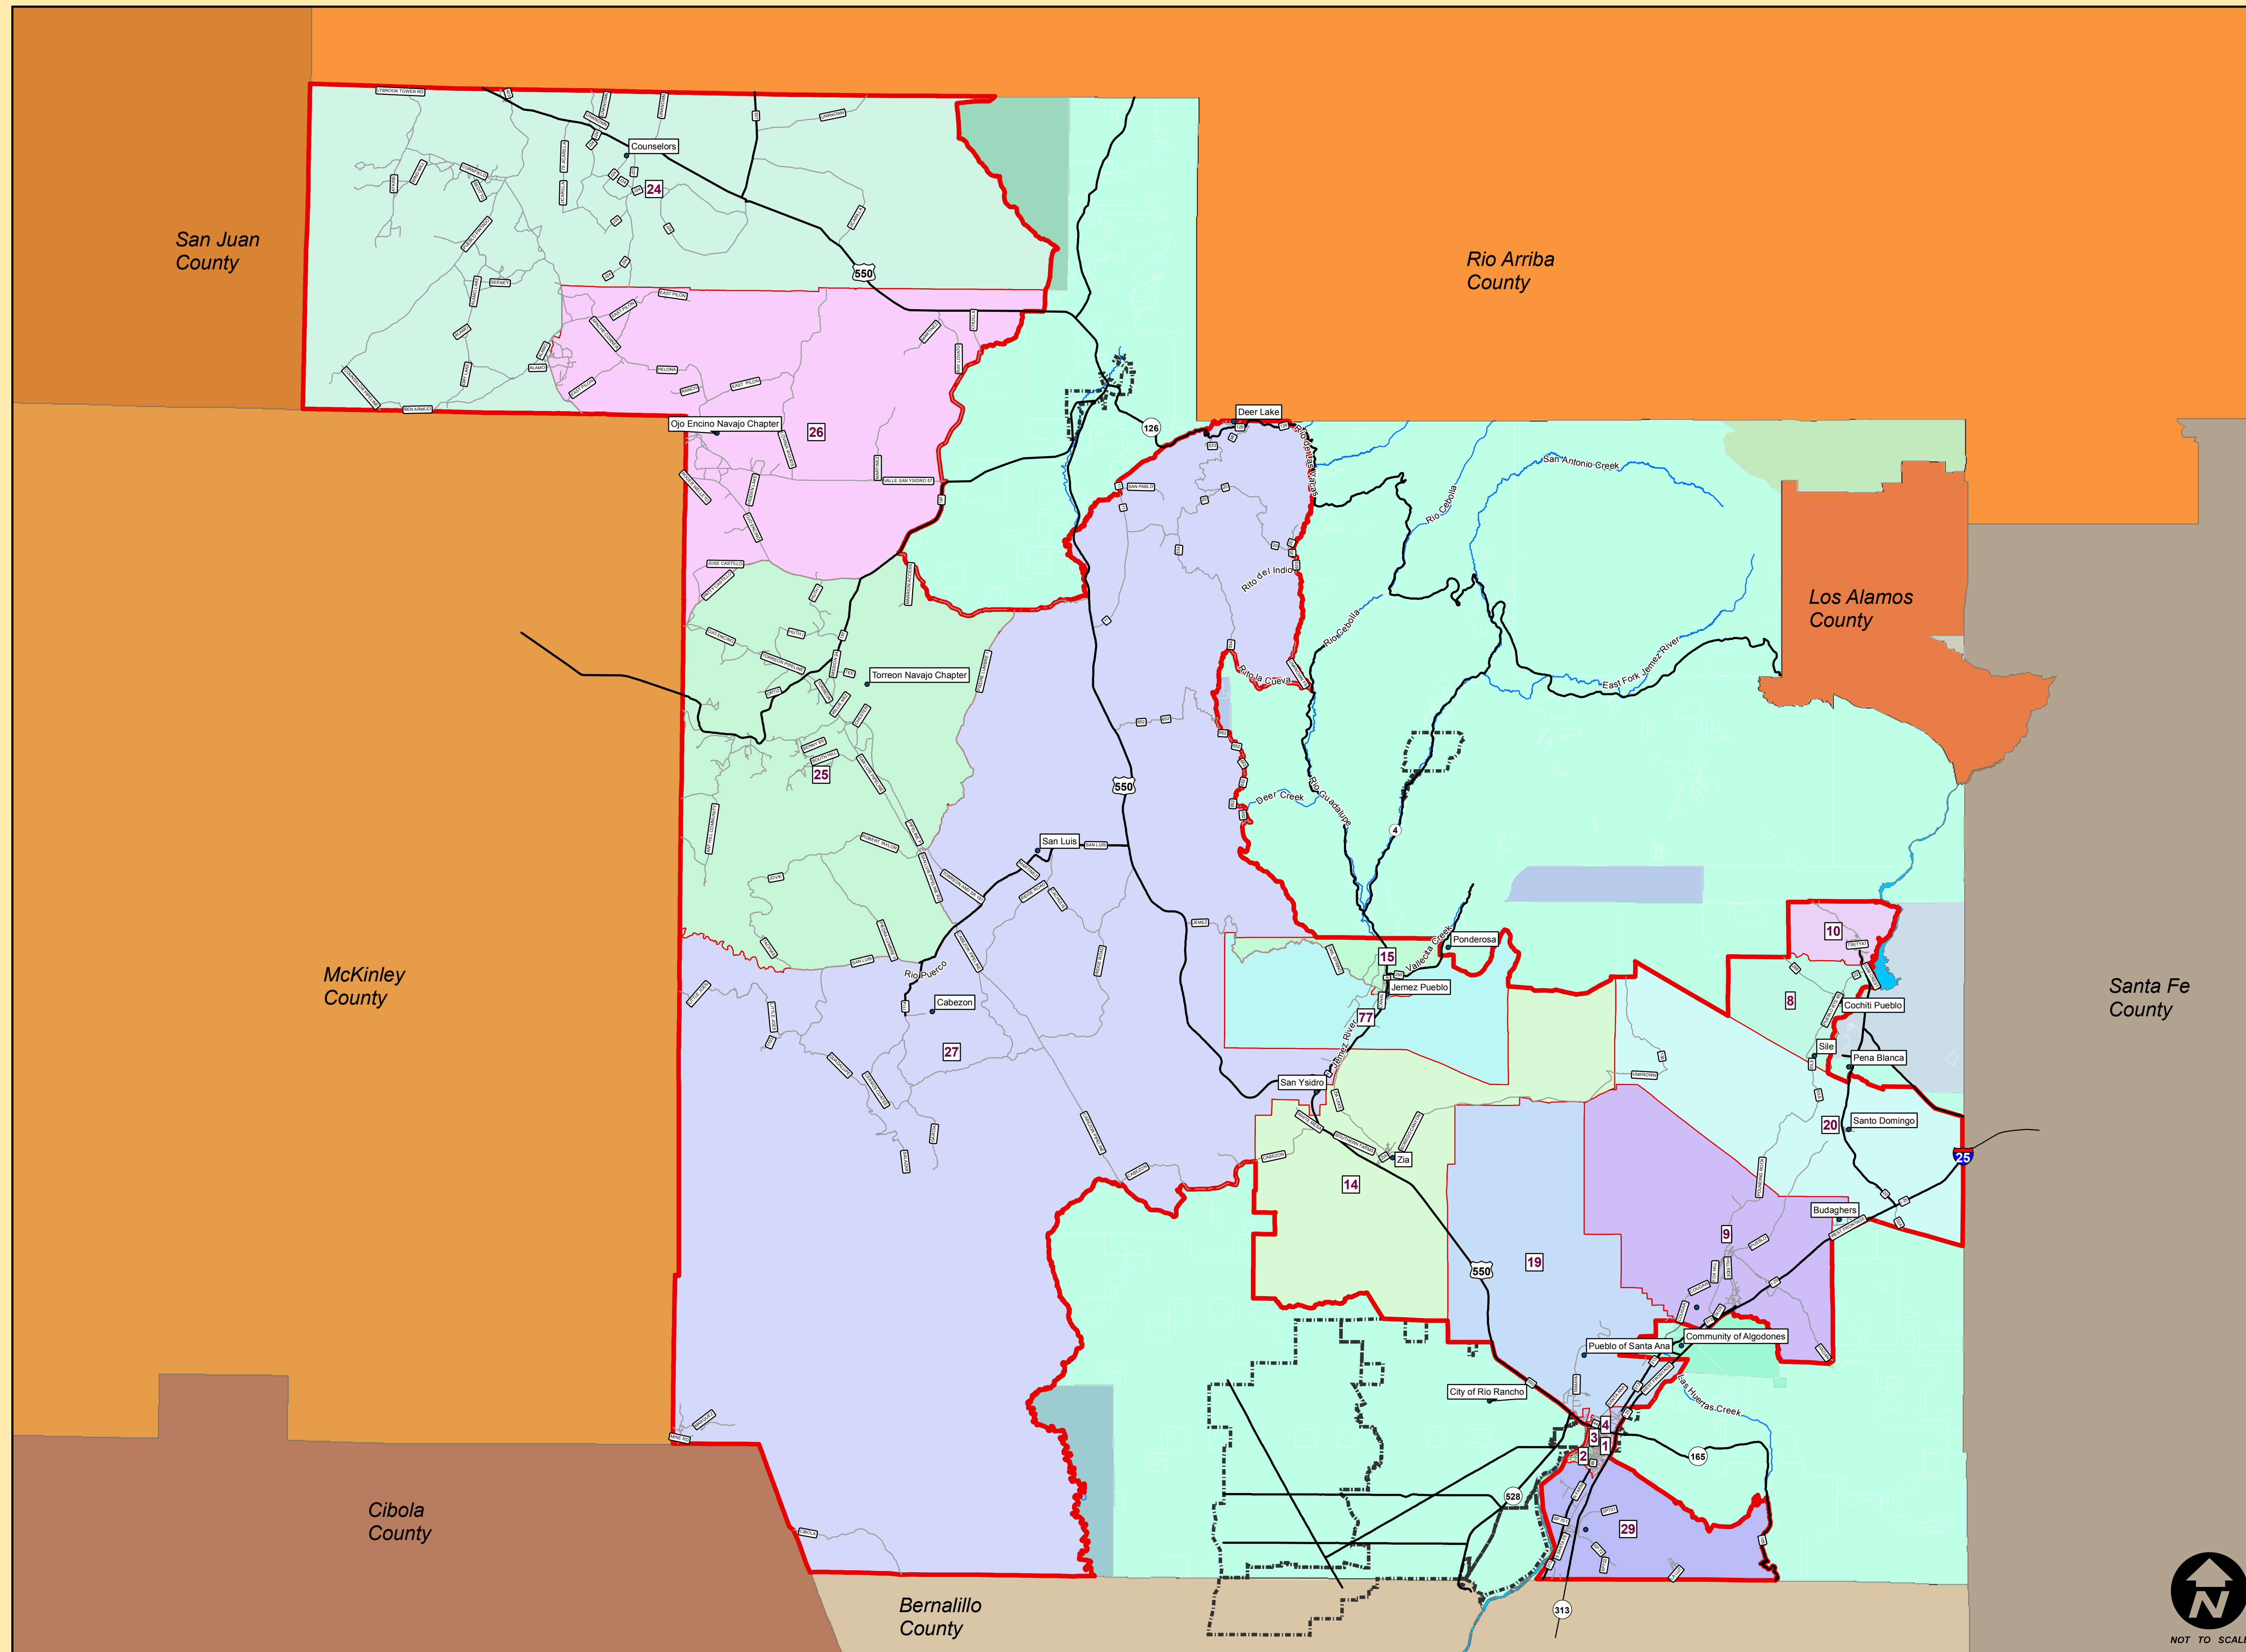

NM State House District 65 Precinct Map-Sandoval County, NM

January 2018

Location:

Town of Bernalillo, Town of San Ysidro
Pueblo of Sandia, Pueblo of Santo Domingo,
Budaghers, Pueblo of Santa Ana, San Luis
Pueblo of San Felipe, Torreon Navajo Chapter
Pueblo of Jemez, Ojo Encino Navajo Chapter
Pueblo of Cochiti, Pueblo of Zia

Precincts

Municipality Boundaries

Index:

County/State:

Disclaimer/Contact Information

The information on this map is for reference purposes only. This is not an official document. All information should be independently verified.

Website: sandovalcountynm.gov

Map prepared by: Jeff Epler-GIS Section
Planning and Zoning Division
1500 Idalia RD Building D
Bernalillo, New Mexico 87004

NOT TO SCALE