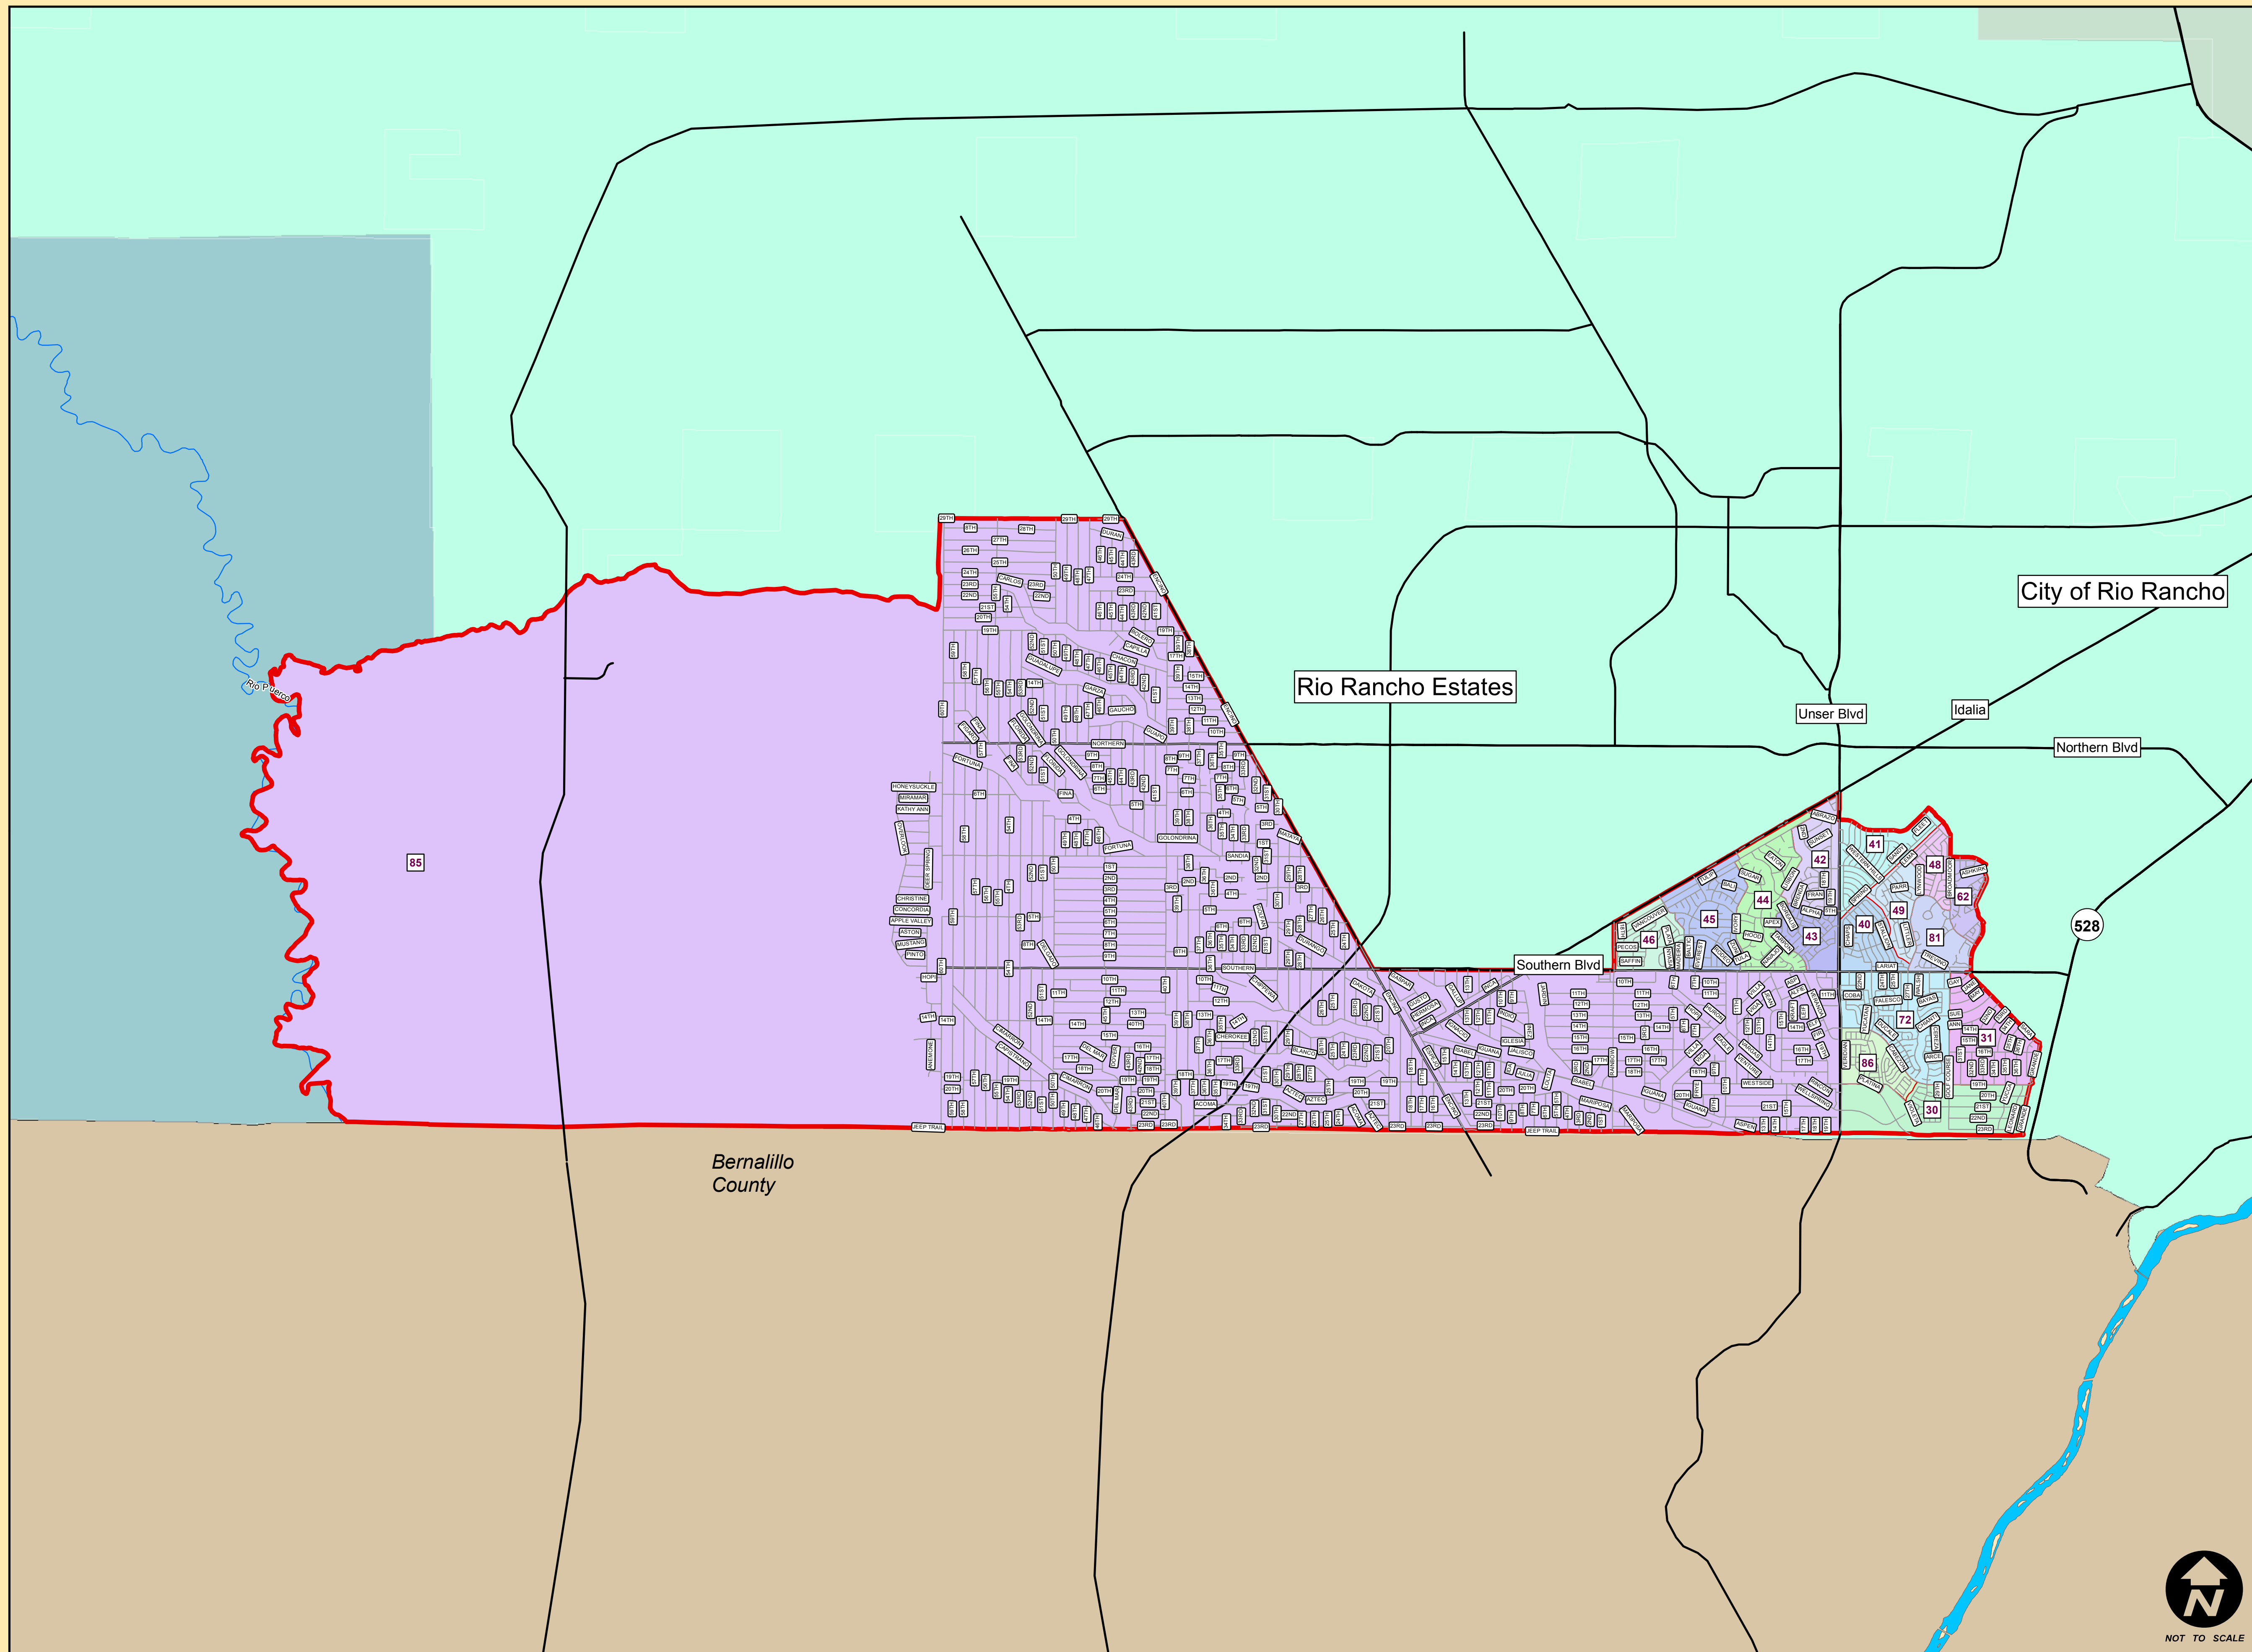

NM State House District 60 Precinct Map-Sandoval County, NM

January 2018

Location:

City of Rio Rancho,
Rio Rancho Estates

Precincts

30	42	46	72
31	43	48	81
40	44	49	85
41	45	62	86

House District 60 Boundary Municipality Boundaries

Index:

County/State:

Disclaimer/Contact Information

The information on this map is for reference purposes only. This is not an official document. All information should be independently verified.

Website: sandovalcountynm.gov

Map prepared by: Jeff Epler-GIS Section
Planning and Zoning Division
1500 Idalia RD Building D
Bernalillo, New Mexico 87004