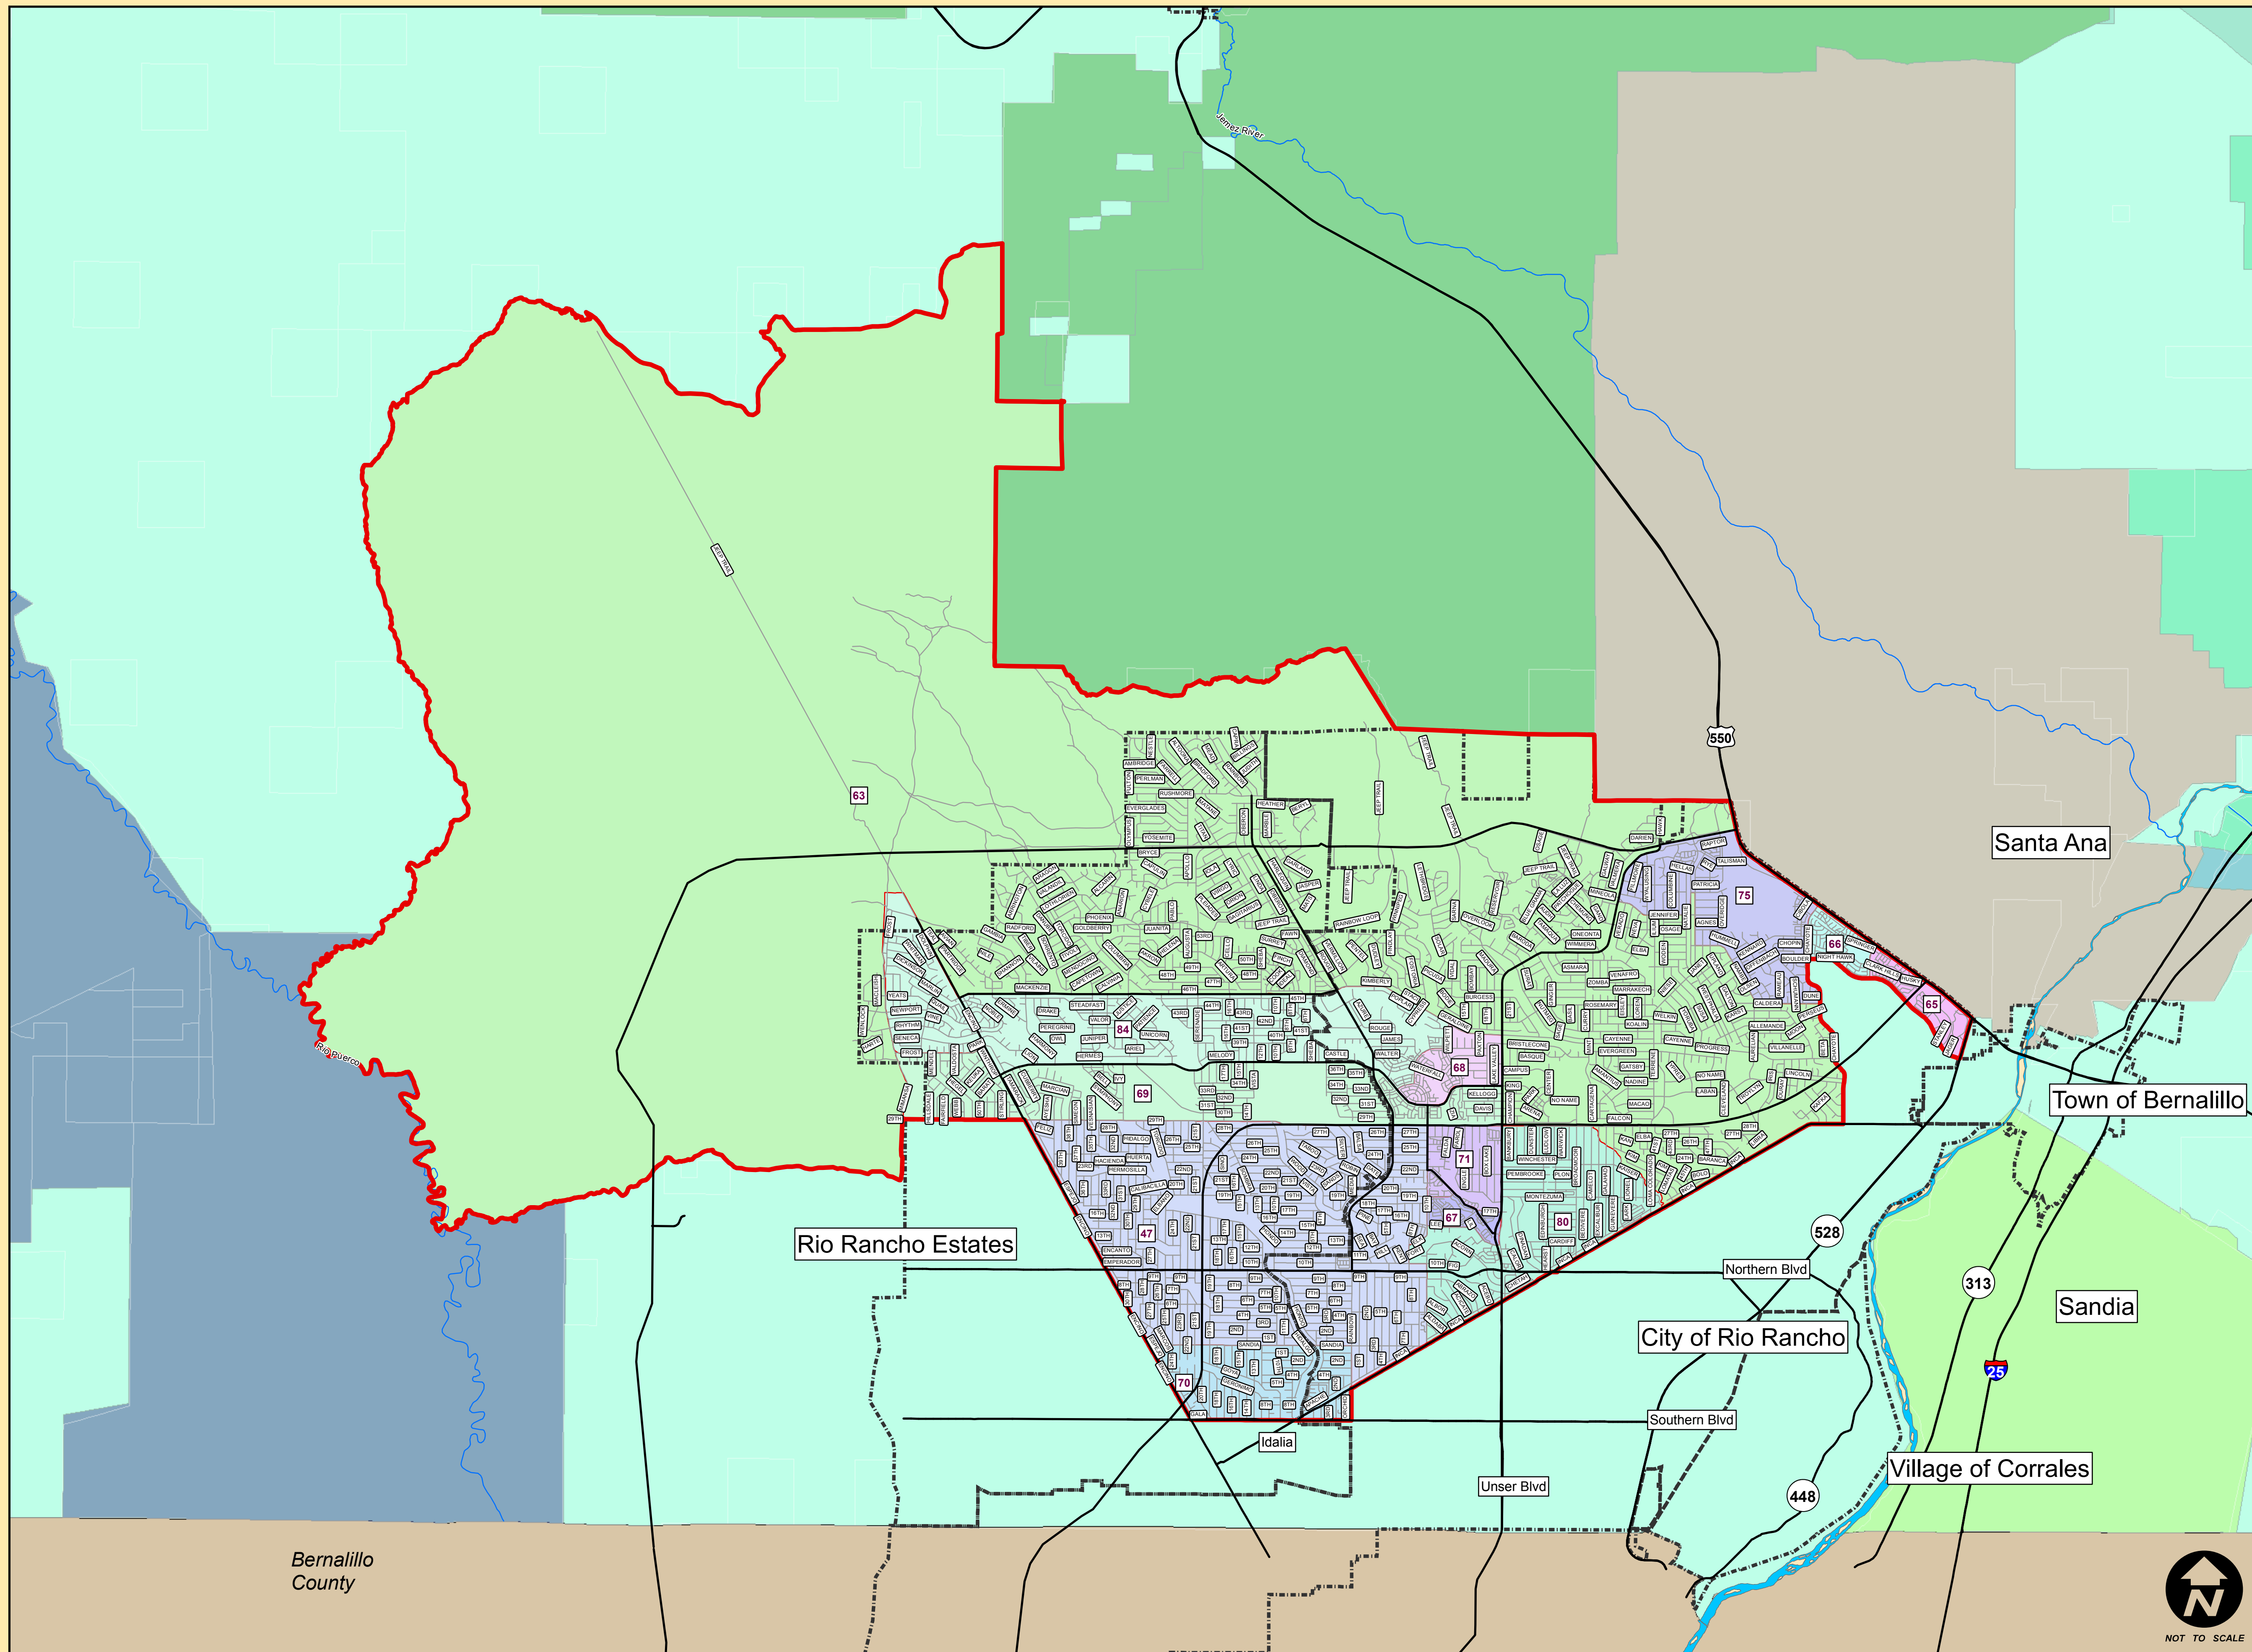

NM State House District 57 Precinct Map-Sandoval County, NM

January 2018

Location:

City of Rio Rancho,
Rio Rancho Estates

Precincts

47	67	71
63	68	75
65	69	80
66	70	84

House District 57 Boundary Municipality Boundaries

Index:

County/State:

Disclaimer/Contact Information

The information on this map is for reference purposes only. This is not an official document. All information should be independently verified.

Website: sandovalcountynm.gov

Map prepared by: Jeff Epler-GIS Section
Planning and Zoning Division
1500 Idalia RD Building D
Bernalillo, New Mexico 87004

NOT TO SCALE