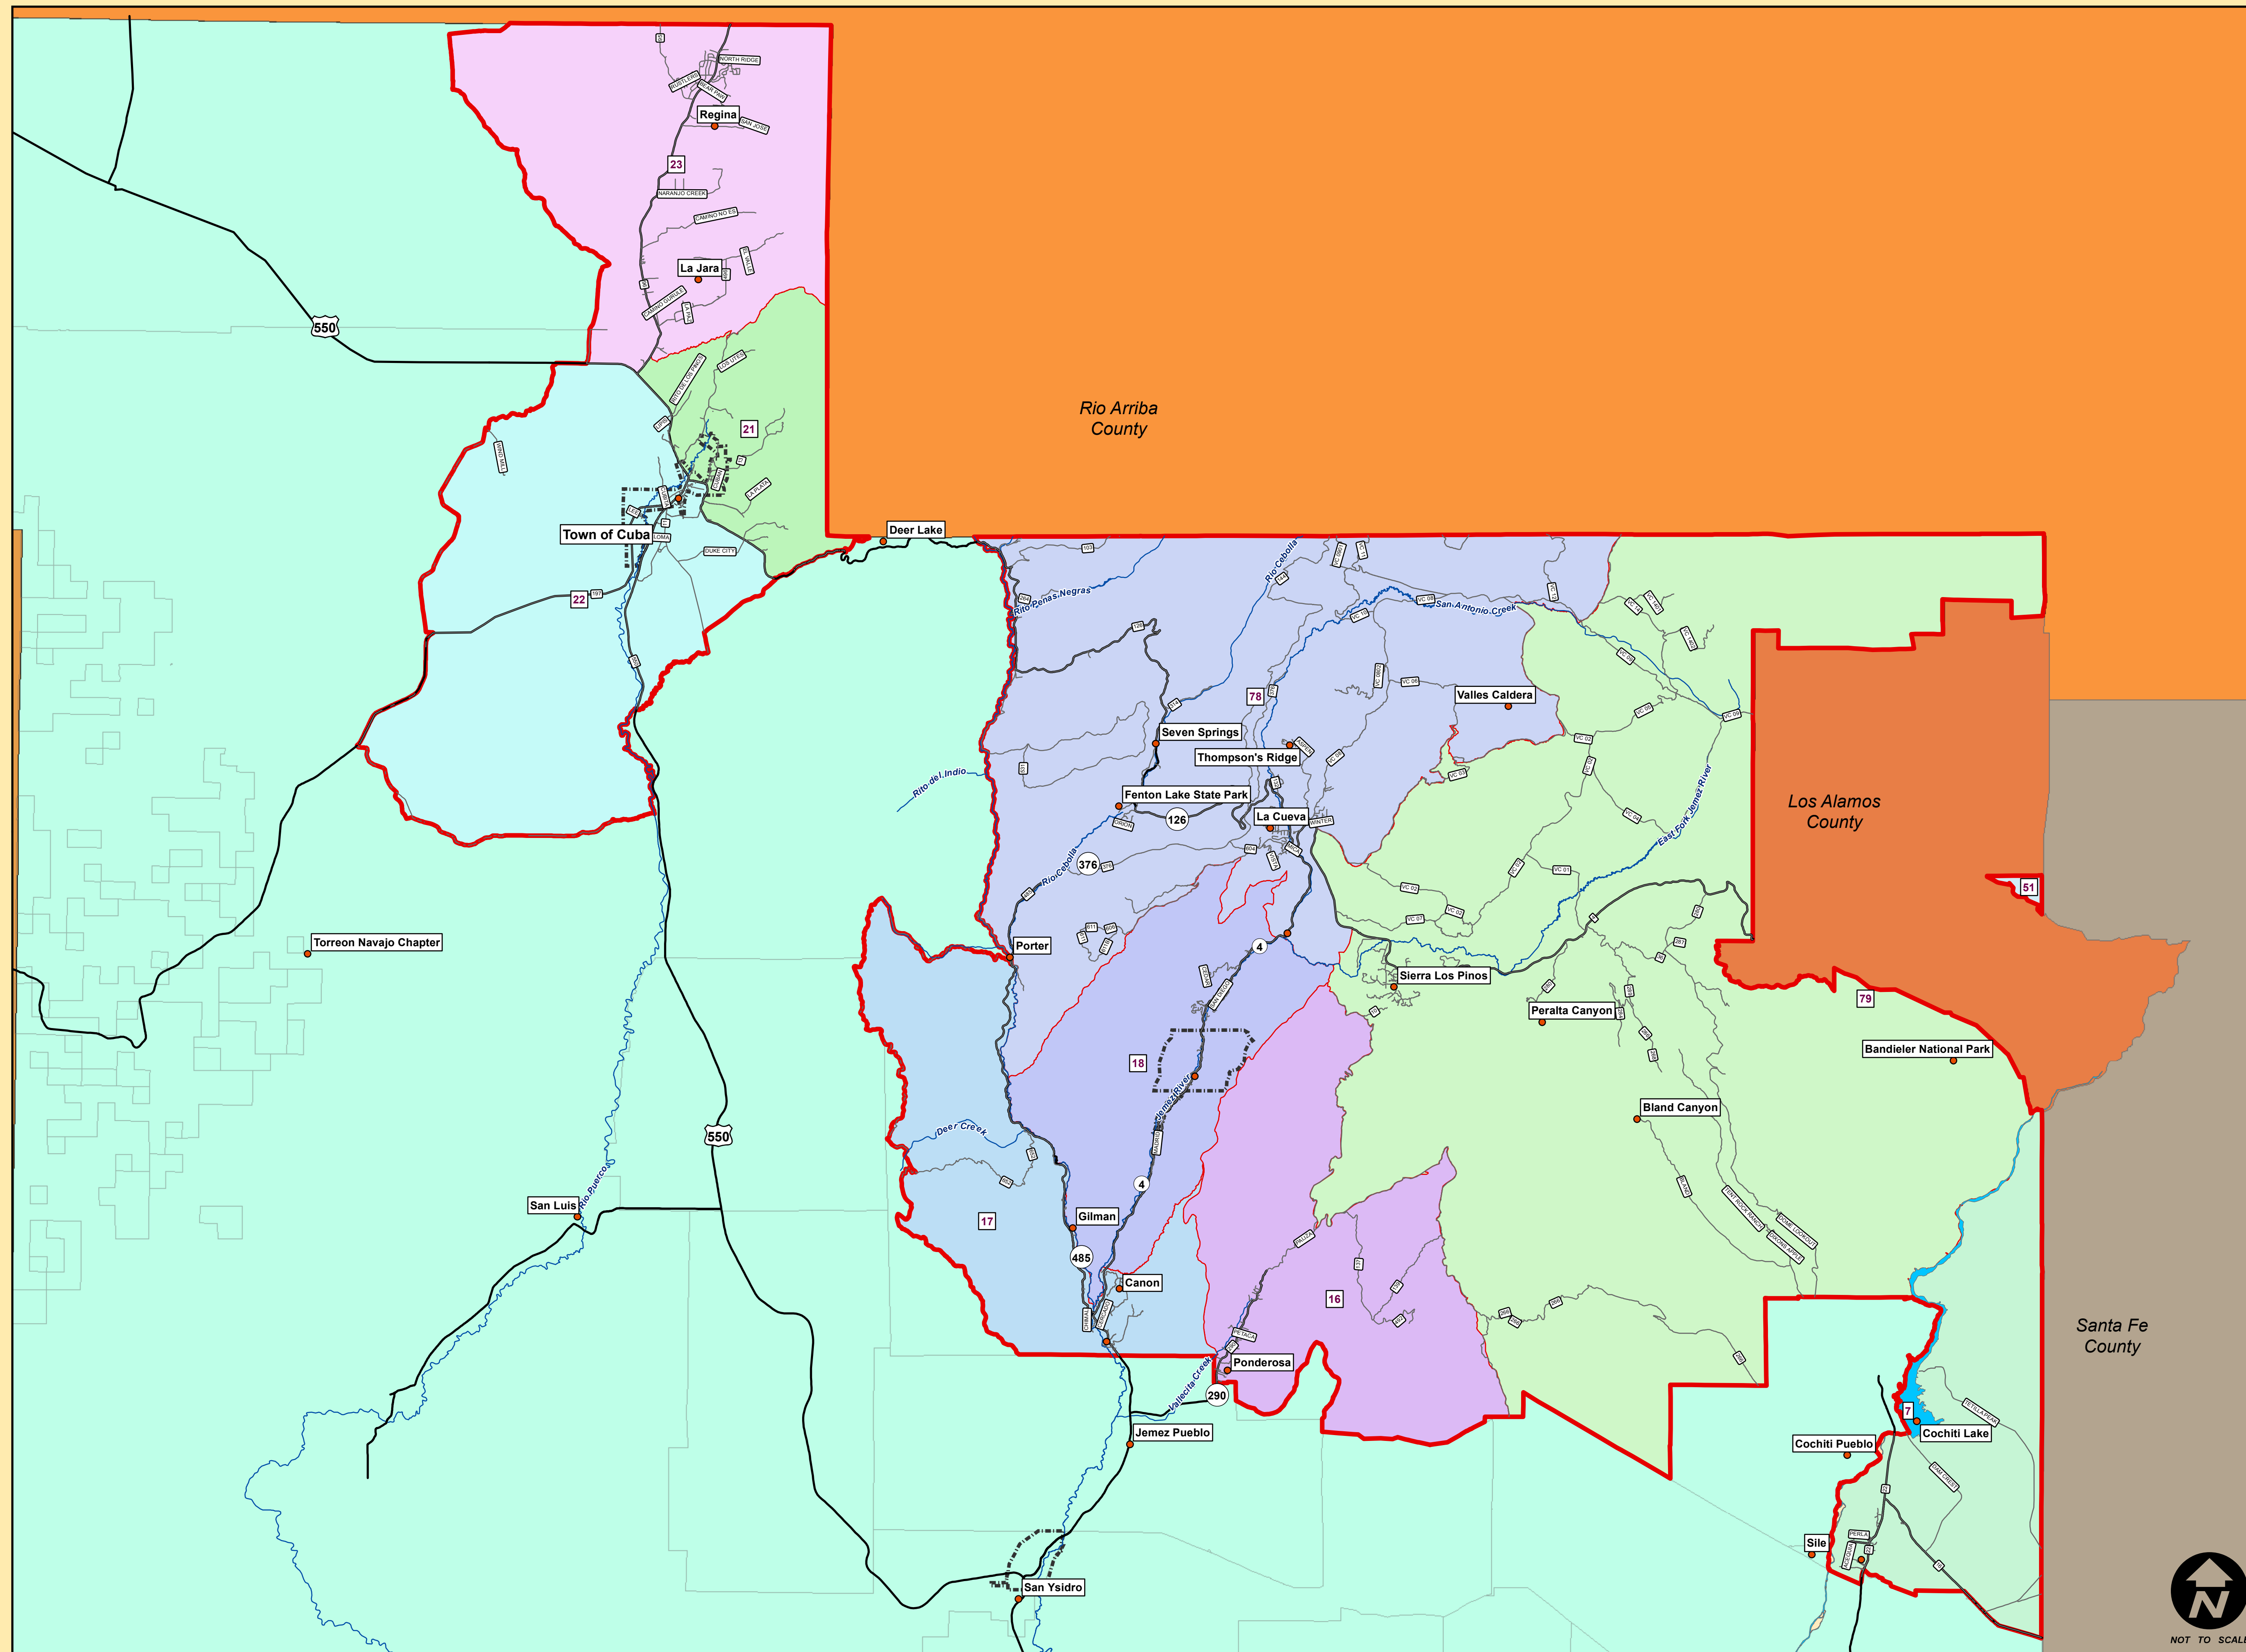

# NM State House District 43 Precinct Map-Sandoval County, NM

January 2018

## Location:

Village of Jemez Springs,  
Town of Cuba, Communities of:  
Canon, Ponderosa, La Cueva,  
La Jara, Regina, Seven Springs  
Gilman, Pena Blanca

## Precincts

- House District 43 Boundary
- Municipality Boundaries

## County/State: