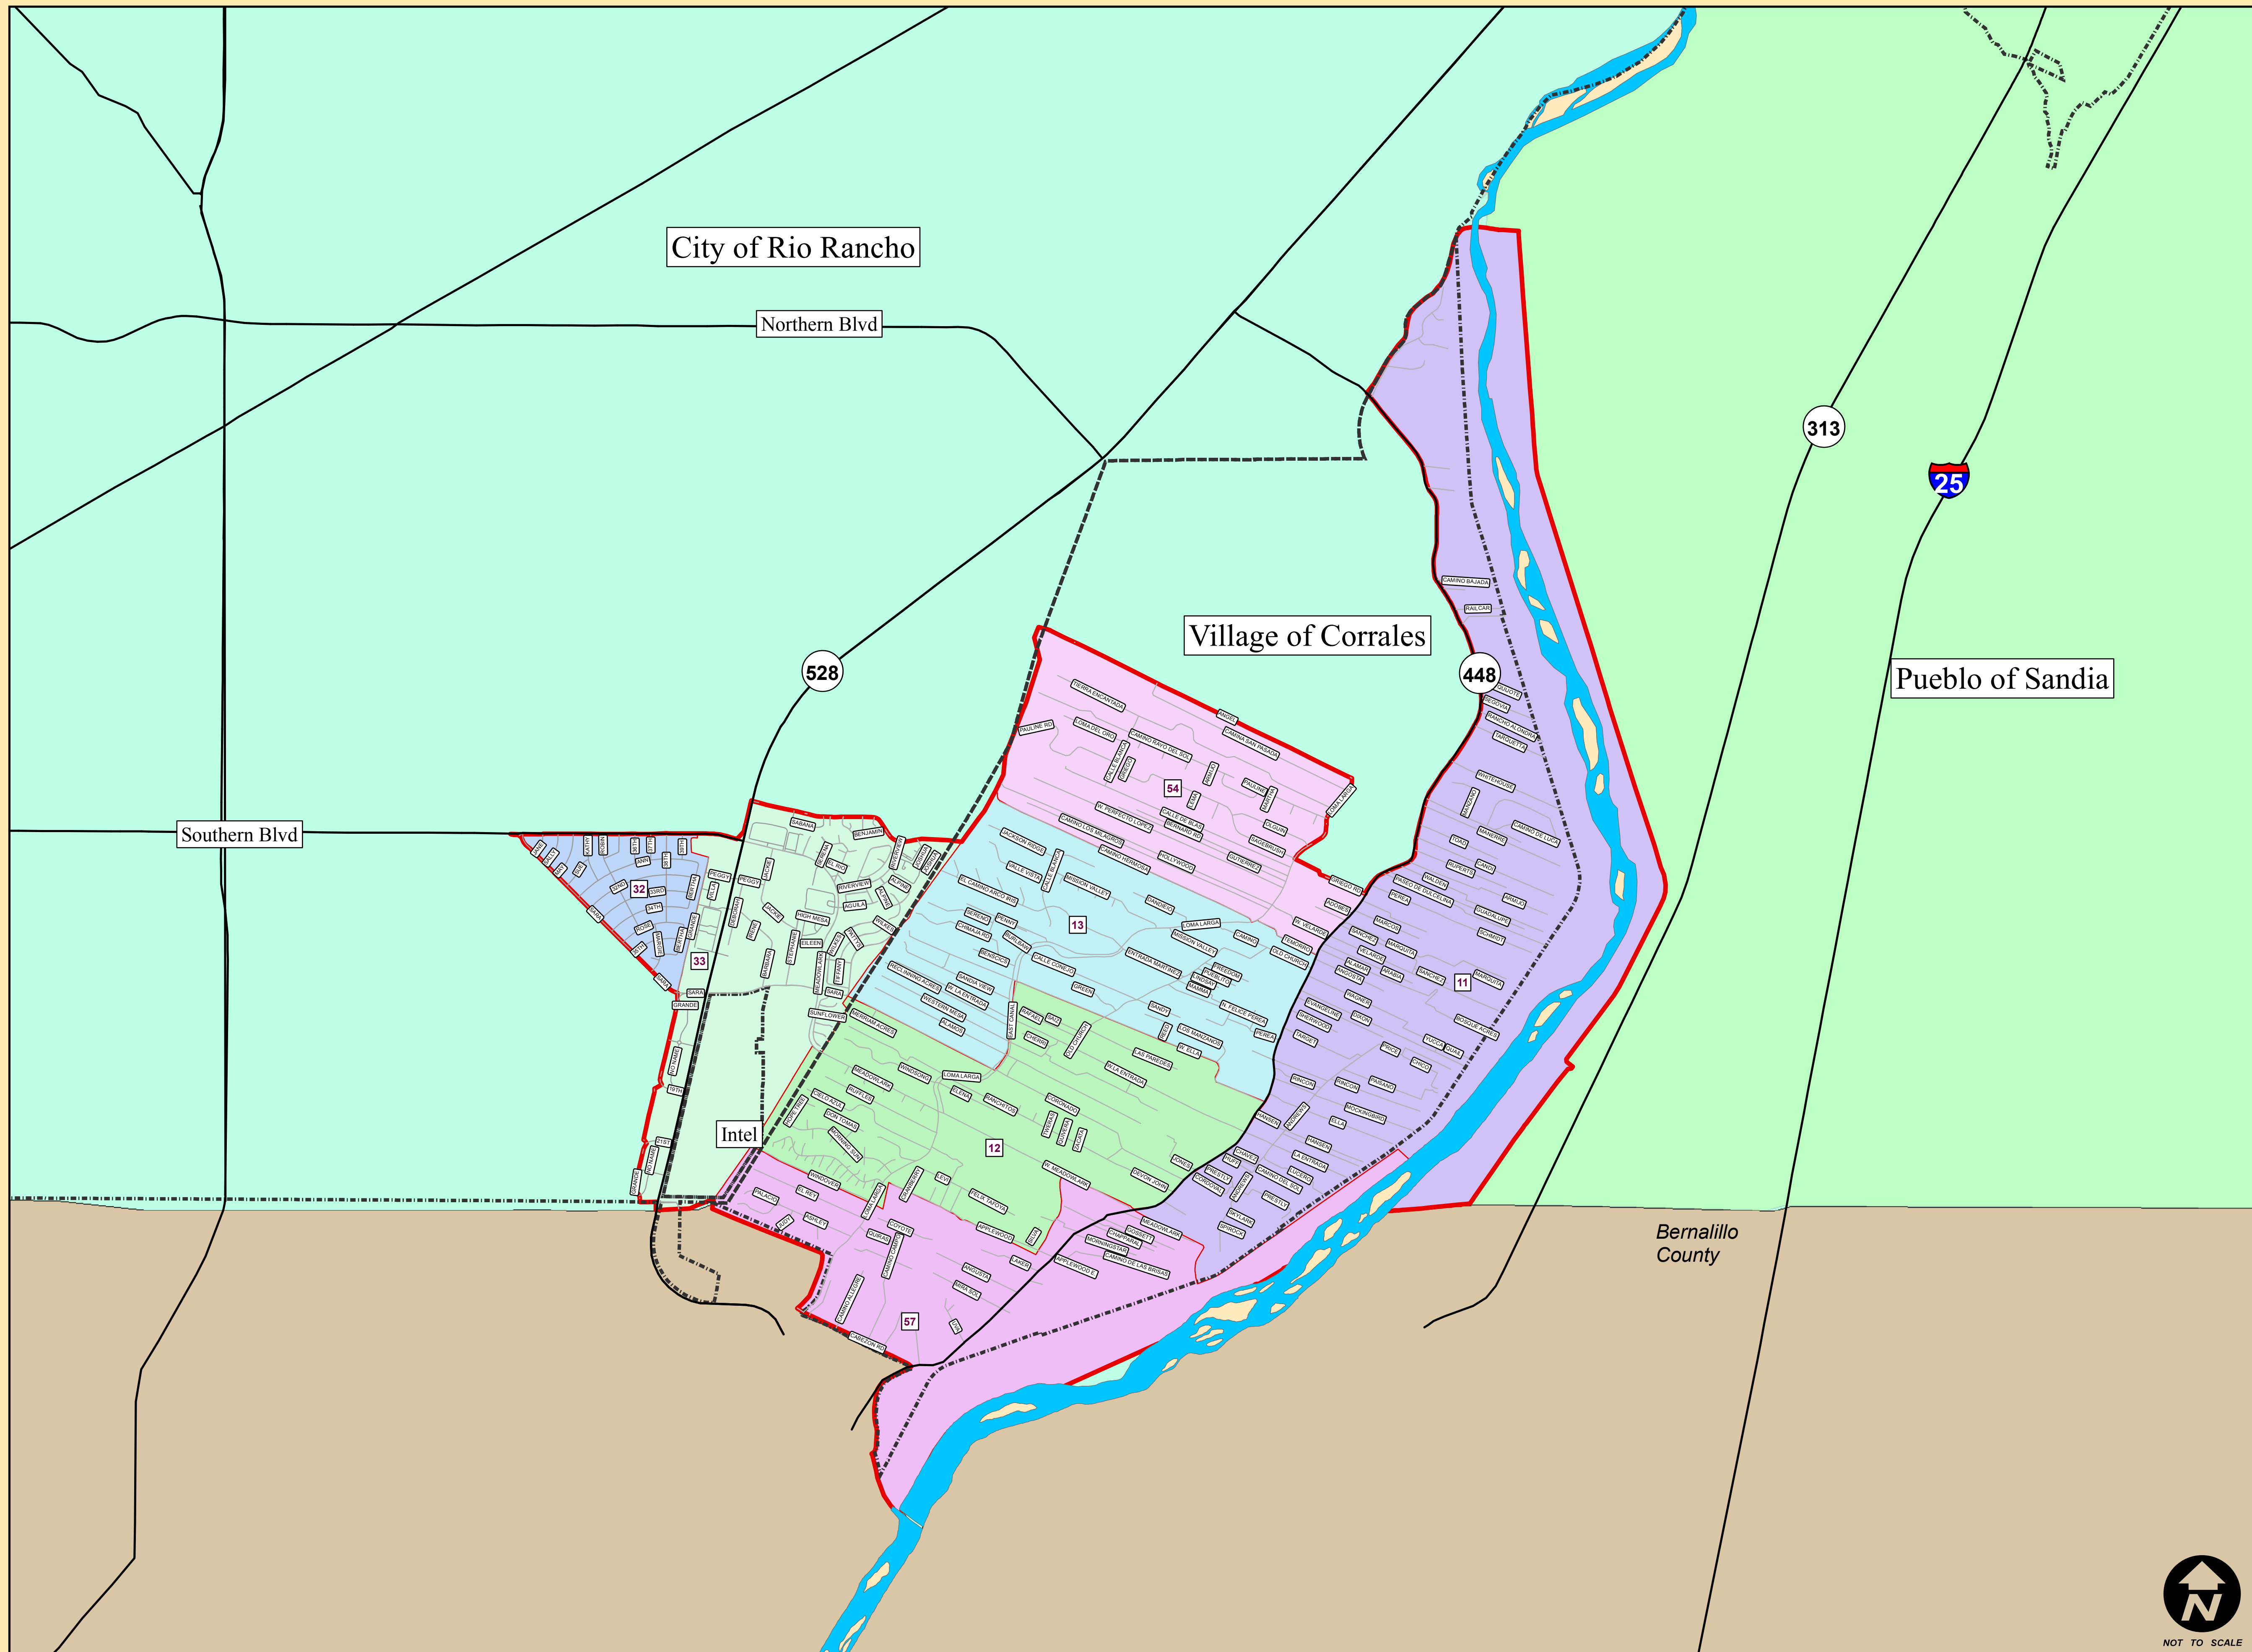

# NM State House District 23 Precinct Map - Sandoval County, NM

January 2018

### Location:

Village of Corrales  
City of Rio Rancho

### Precincts

### County/State: