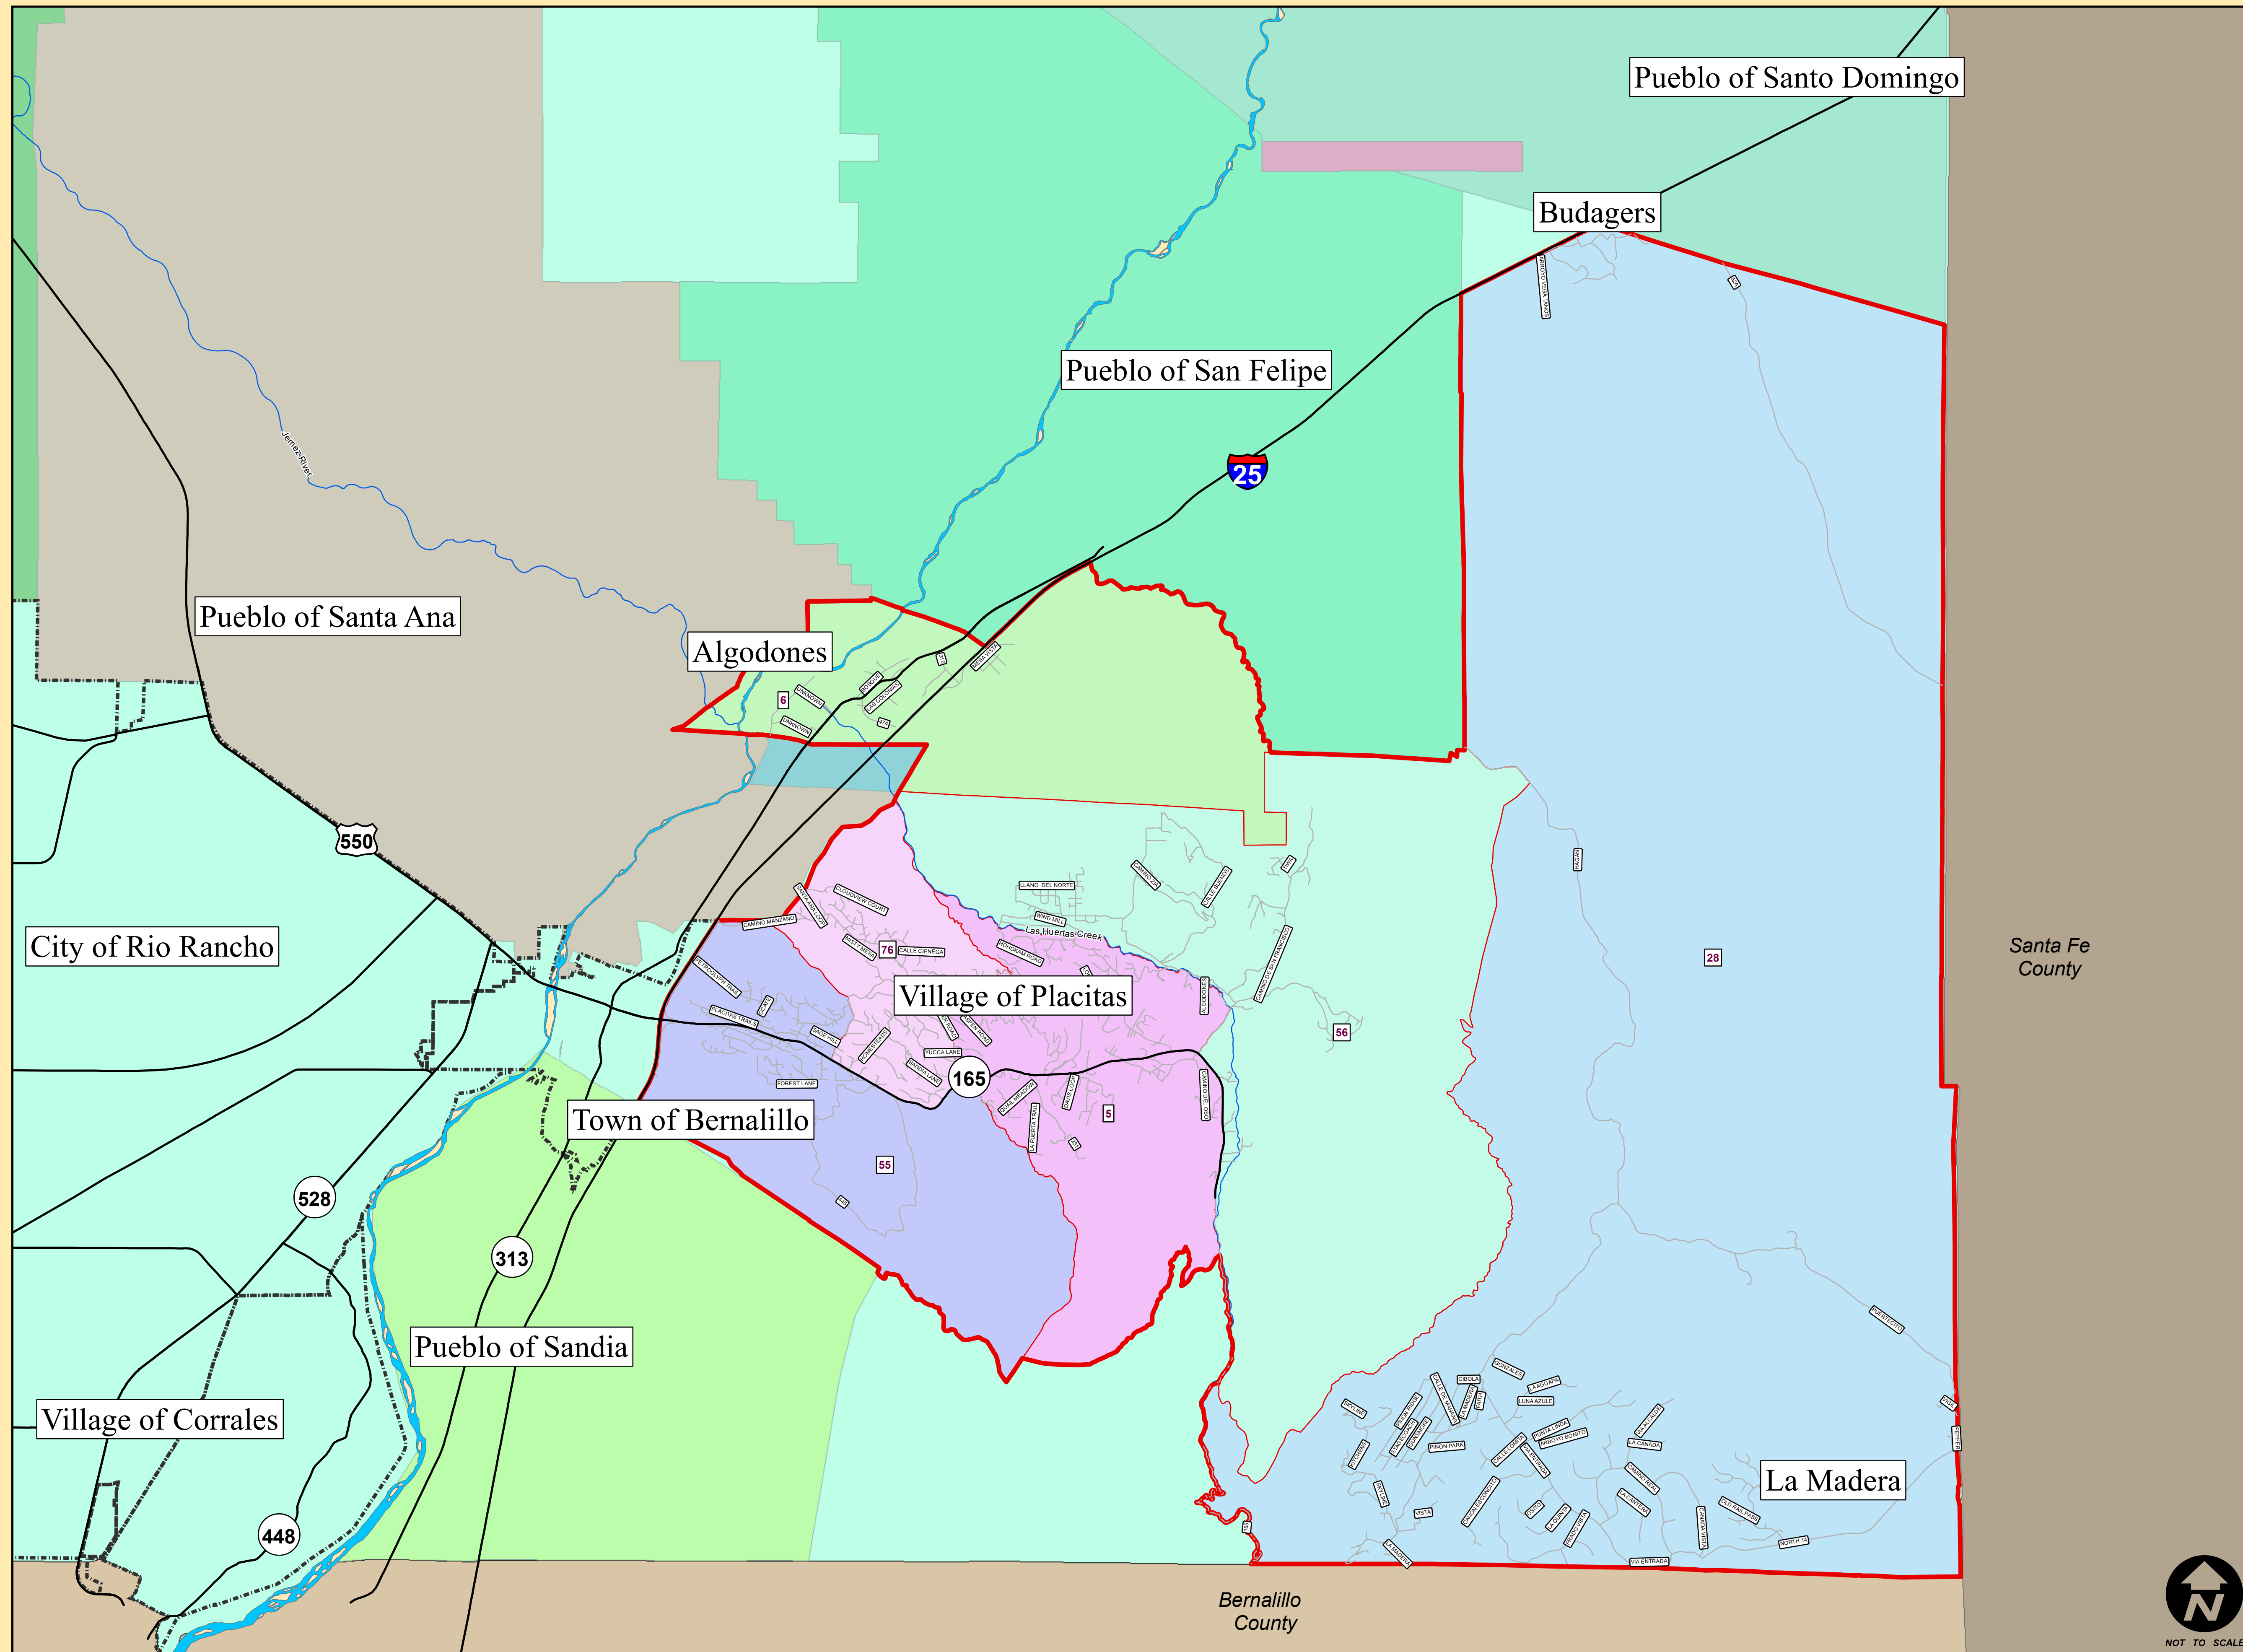

# NM State House District 22 Precinct Map-Sandoval County, NM

January 2018

**Location:**  
 Village of Placitas,  
 Community of Algodones,  
 Budagers (East of I-25)  
 La Madera, SE Sandoval County

**Precincts**

5	28	56
6	55	76

House District 22 Boundary  
 Municipality Boundaries

**Disclaimer/Contact Information**

The information on this map is for reference purposes only. This is not an official document. All information should be independently verified.