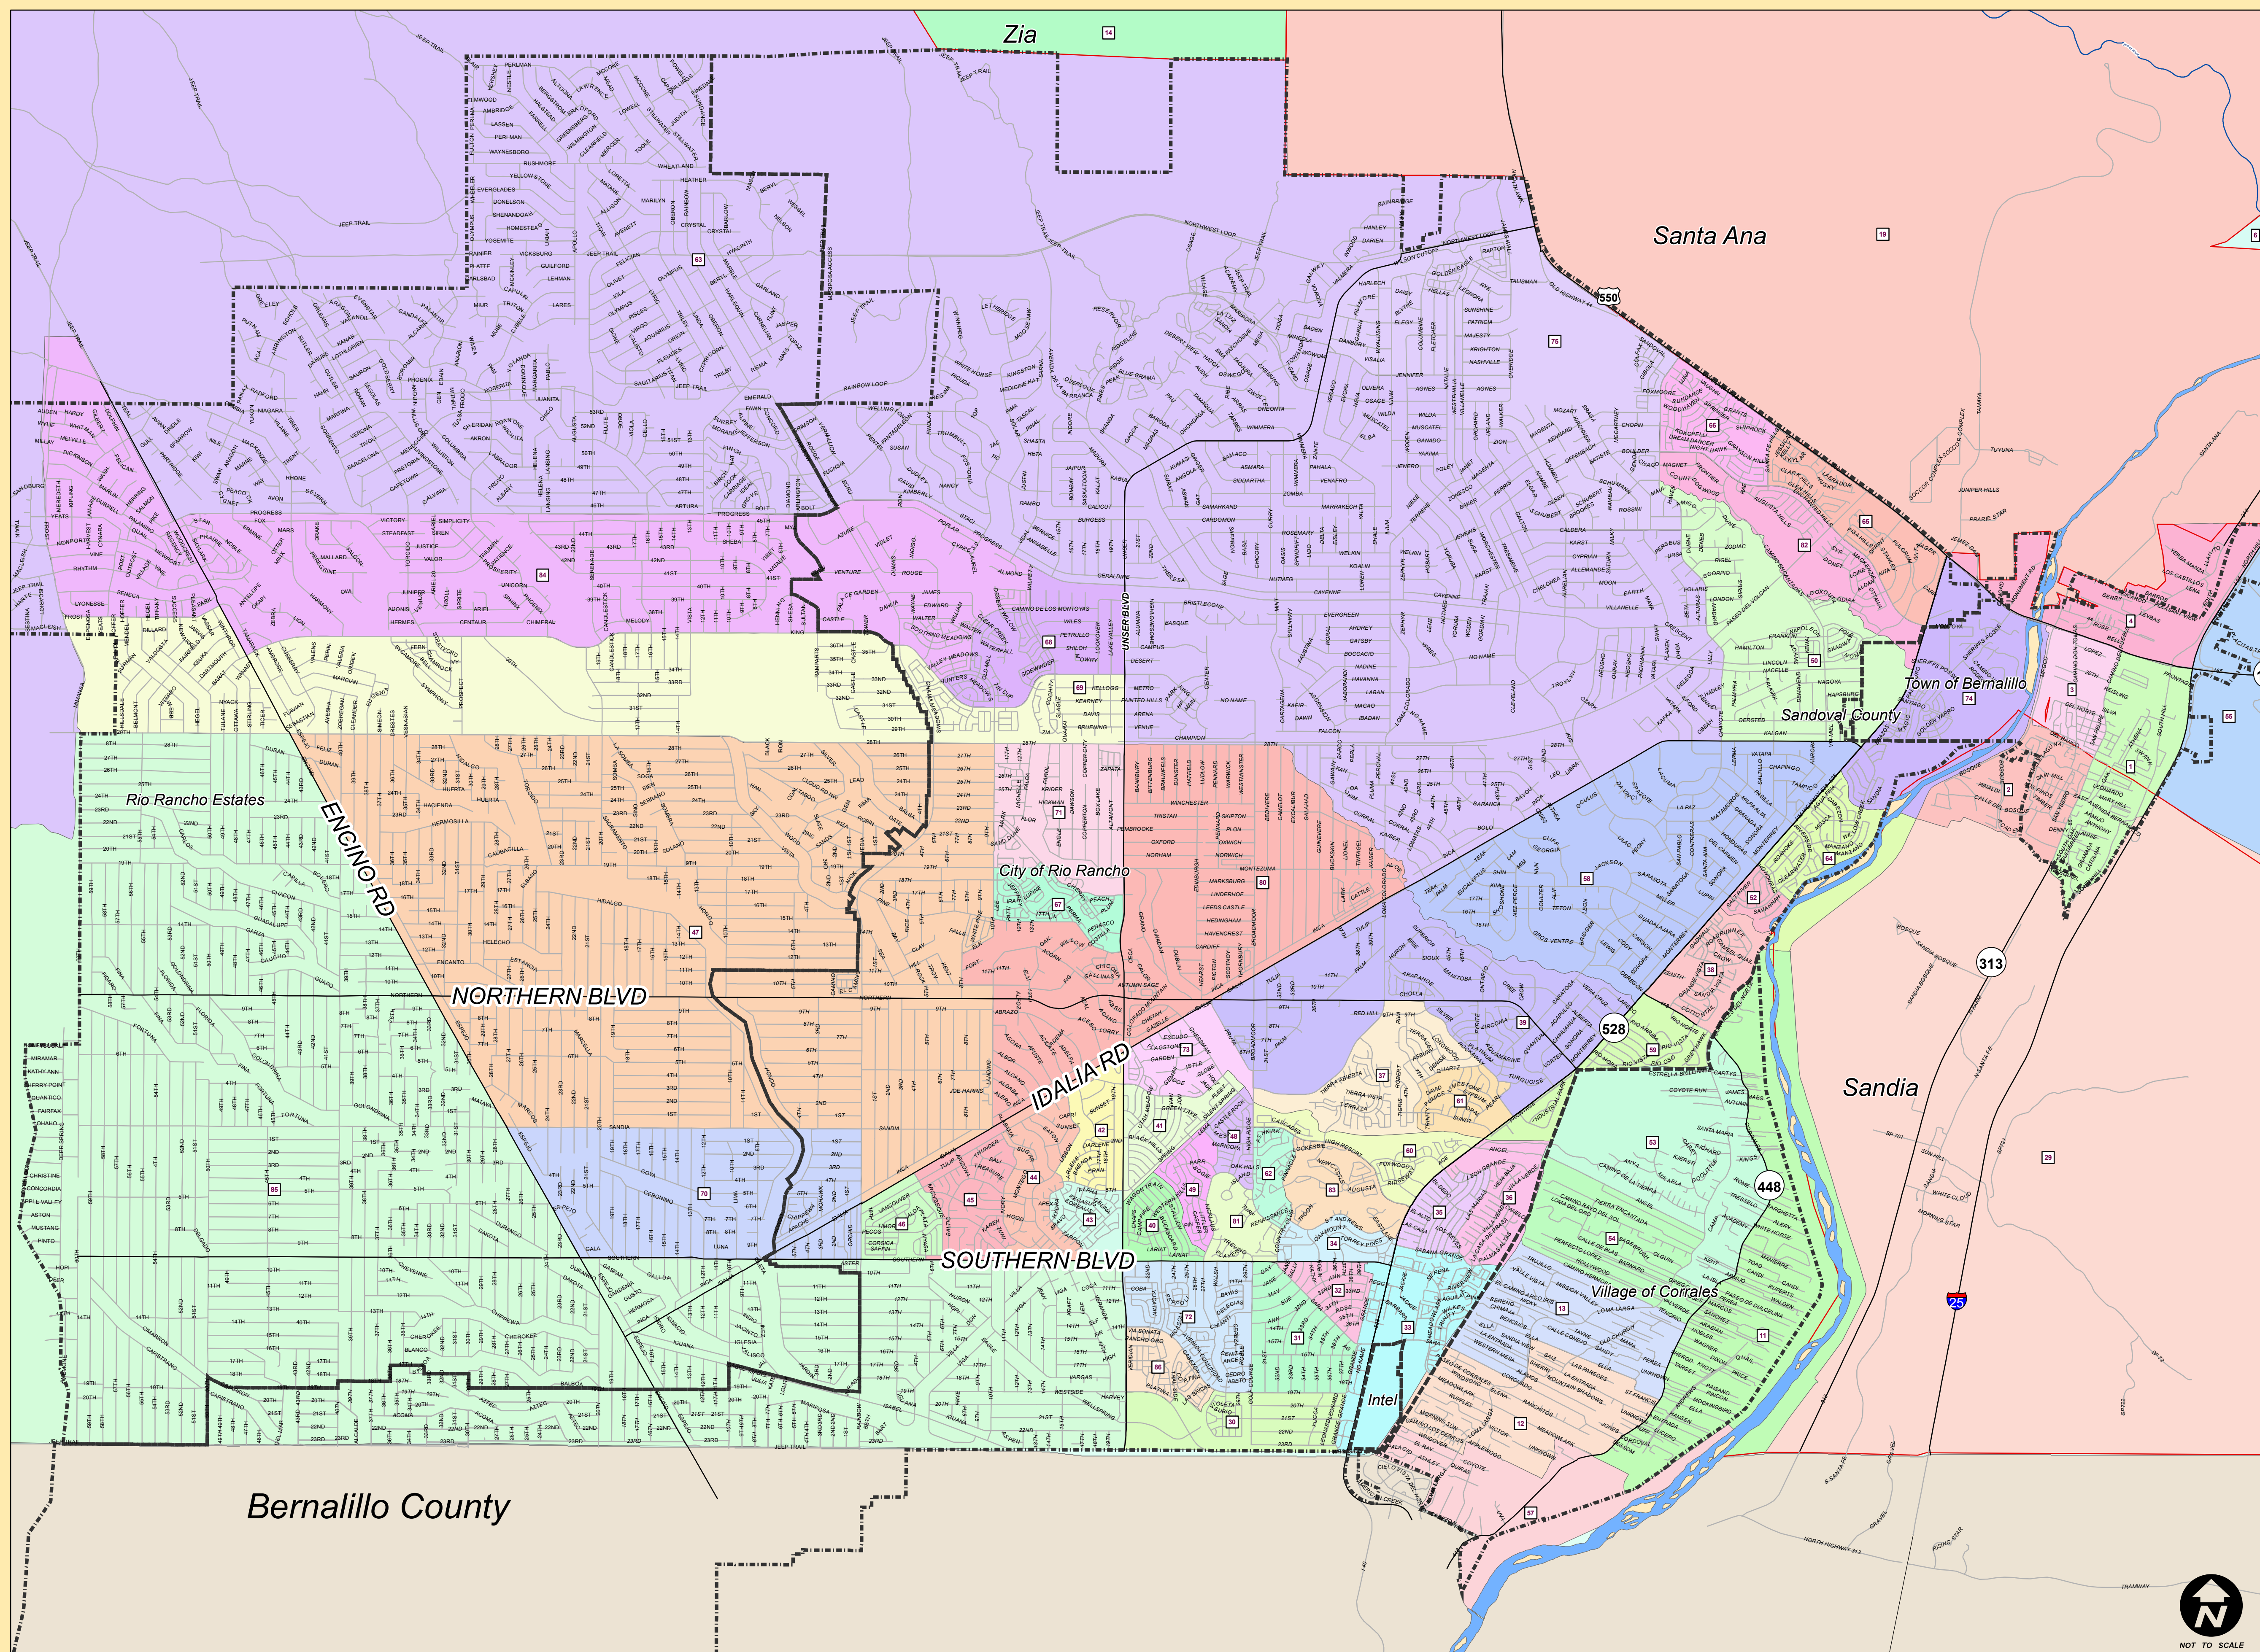

# County Precinct Map - Detailed Area - Sandoval County, NM

January 2018

Location:  
City of Rio Rancho  
Village of Corrales  
Town of Bernalillo

Precincts

1	16	31	46	61	76
2	17	32	47	62	77
3	18	33	48	63	78
4	19	34	49	64	79
5	20	35	50	65	80
6	21	36	51	66	81
7	22	37	52	67	82
8	23	38	53	68	83
9	24	39	54	69	84
10	25	40	55	70	85
11	26	41	56	71	86
12	27	42	57	72	
13	28	43	58	73	
14	29	44	59	74	
15	30	45	60	75	

--- Municipality Boundaries  
--- Reservations

### Map Index: