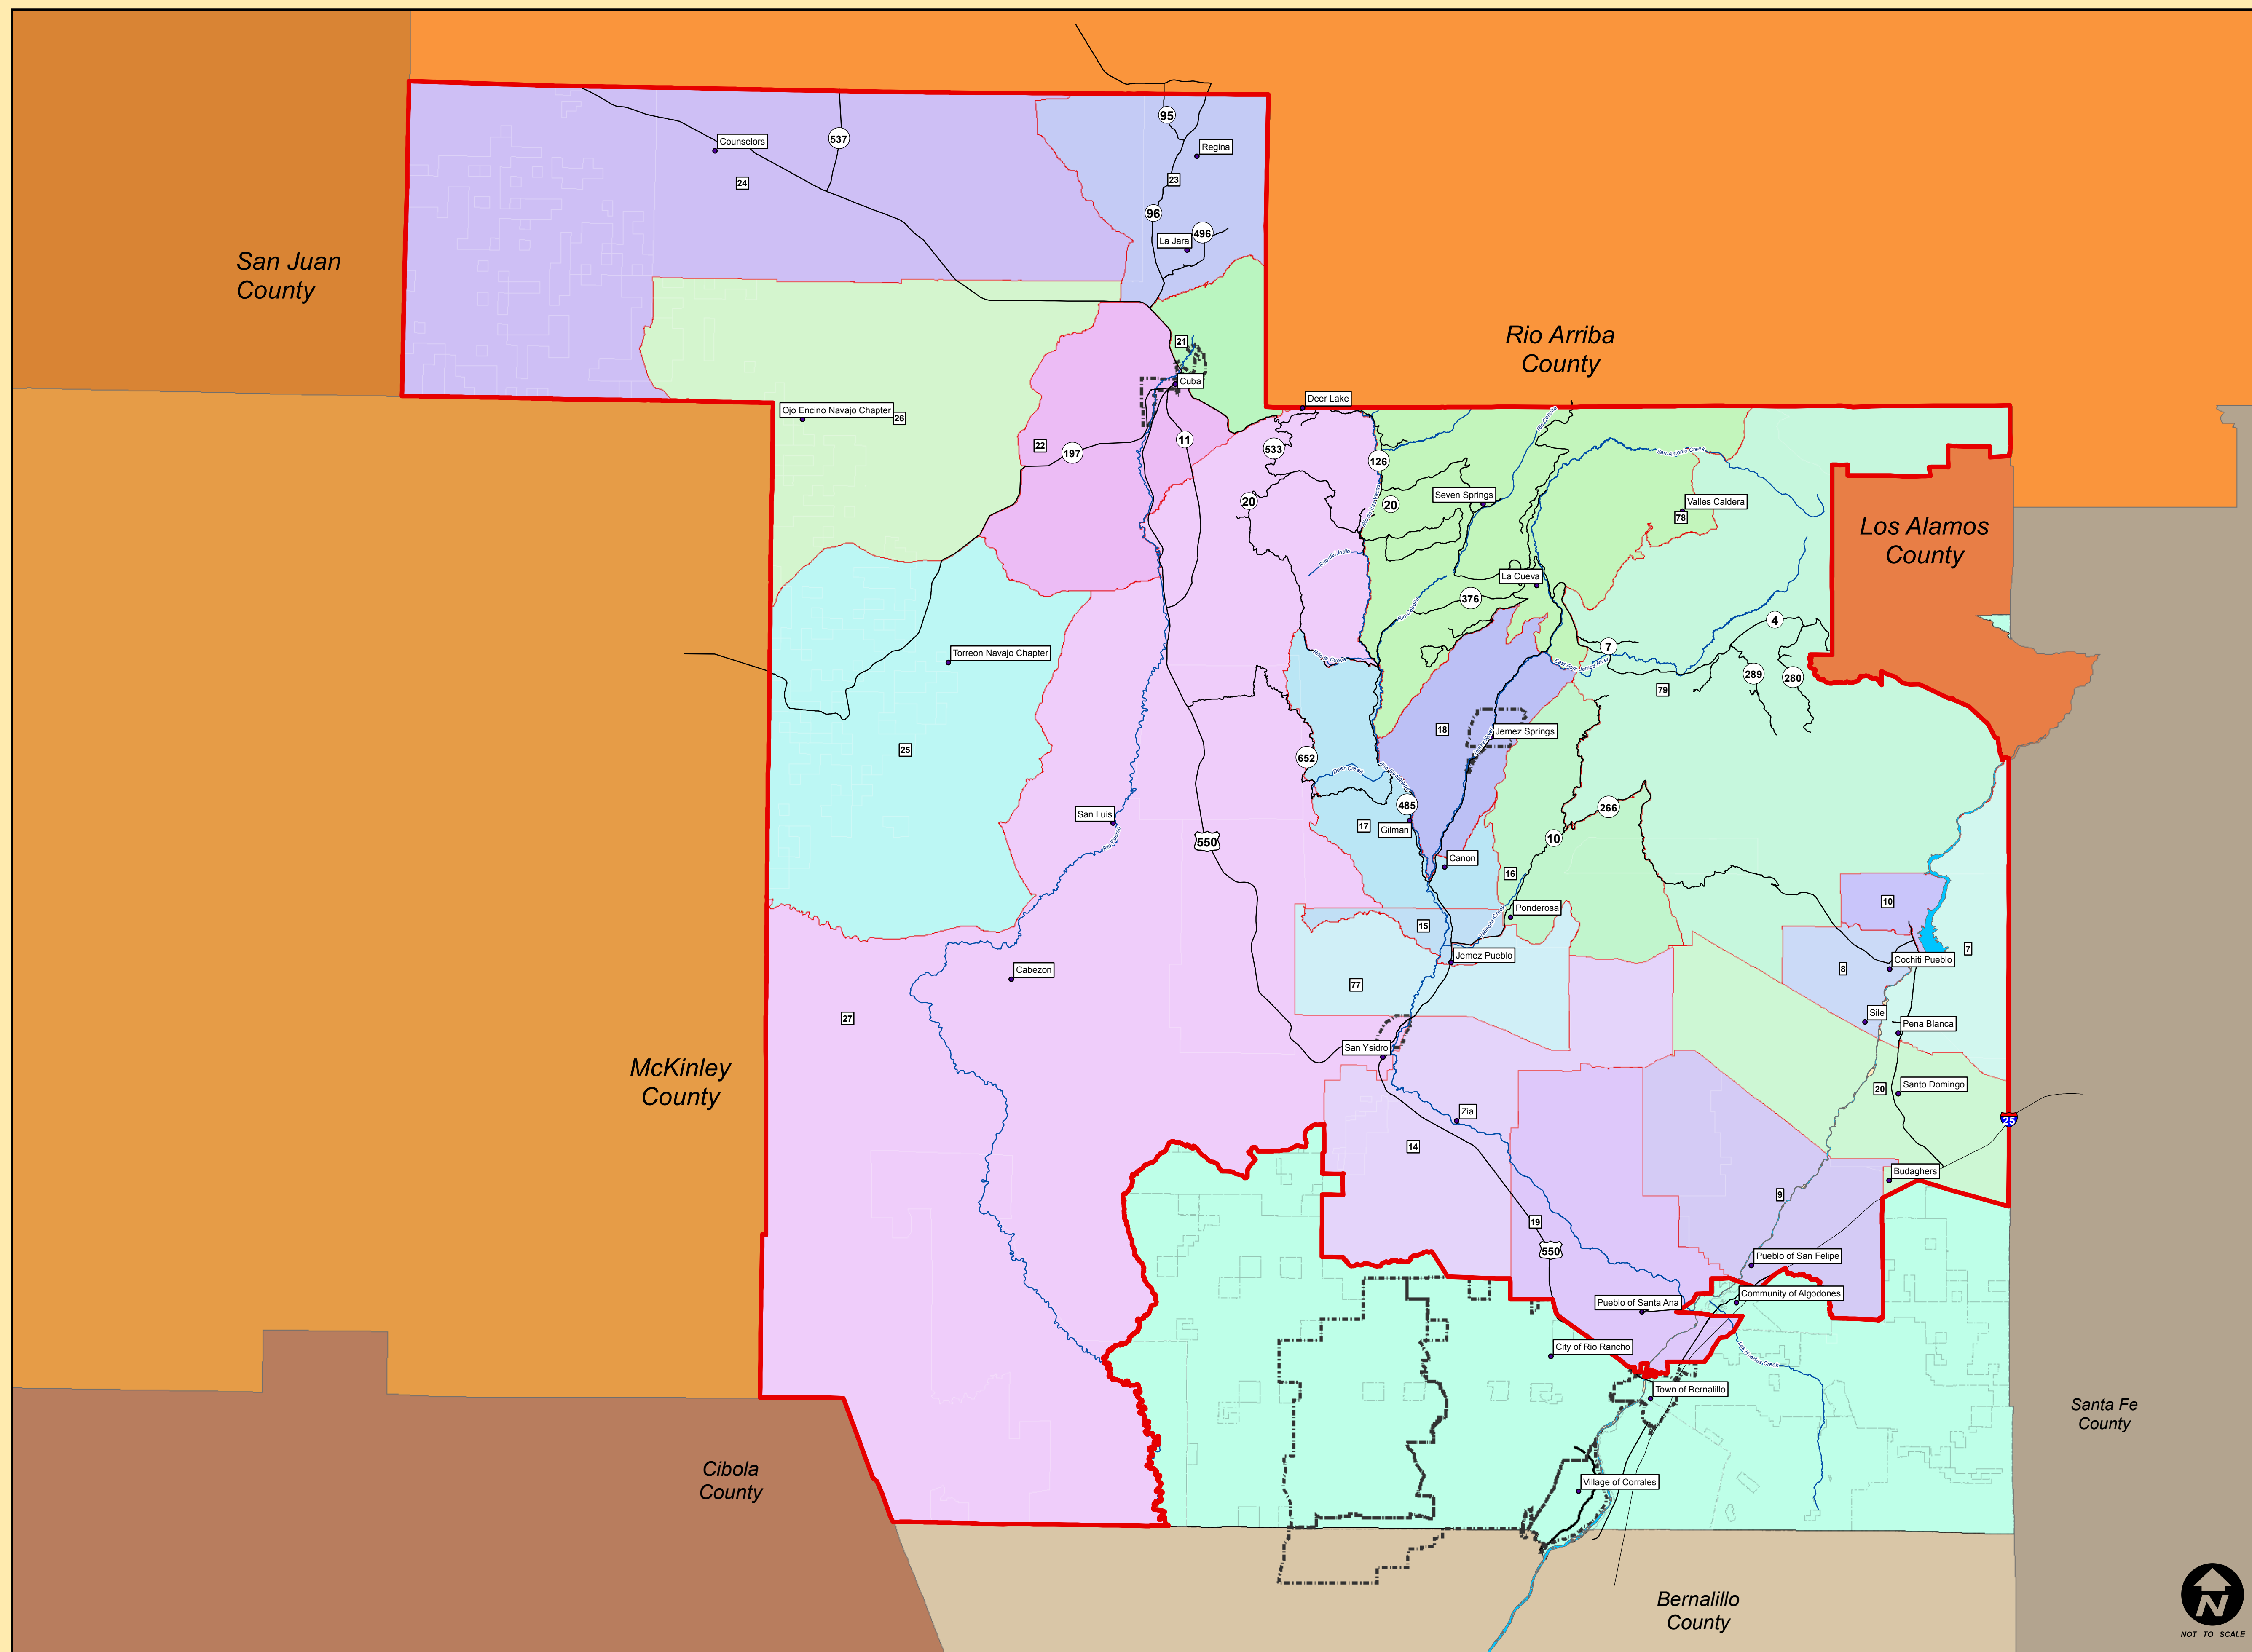

NM State Public Regulation Commission - District 4 Map - Sandoval County, NM

January 2018

Location:

Northern Sandoval County
Village of Jemez Springs, Town of Cuba,
Jemez Pueblo, Zia Pueblo, Cochiti Pueblo,
Pena Blanca, Santo Domingo Pueblo,
San Felipe Pueblo, Santa Ana Pueblo,
Budagers(N)

Precincts

7	14	18	22	26
8	15	19	23	27
9	16	20	24	77
10	17	21	25	78
				79

Municipality Boundaries

Index:

County/State:

Disclaimer/Contact Information

The information on this map is for reference purposes only. This is not an official document. All information should be independently verified.

Website: sandovalcountynm.gov

Map prepared by: Jeff Epler-GIS Section
Planning and Zoning Division
1500 Idalia RD Building D
Bernalillo, New Mexico 87004

NOT TO SCALE