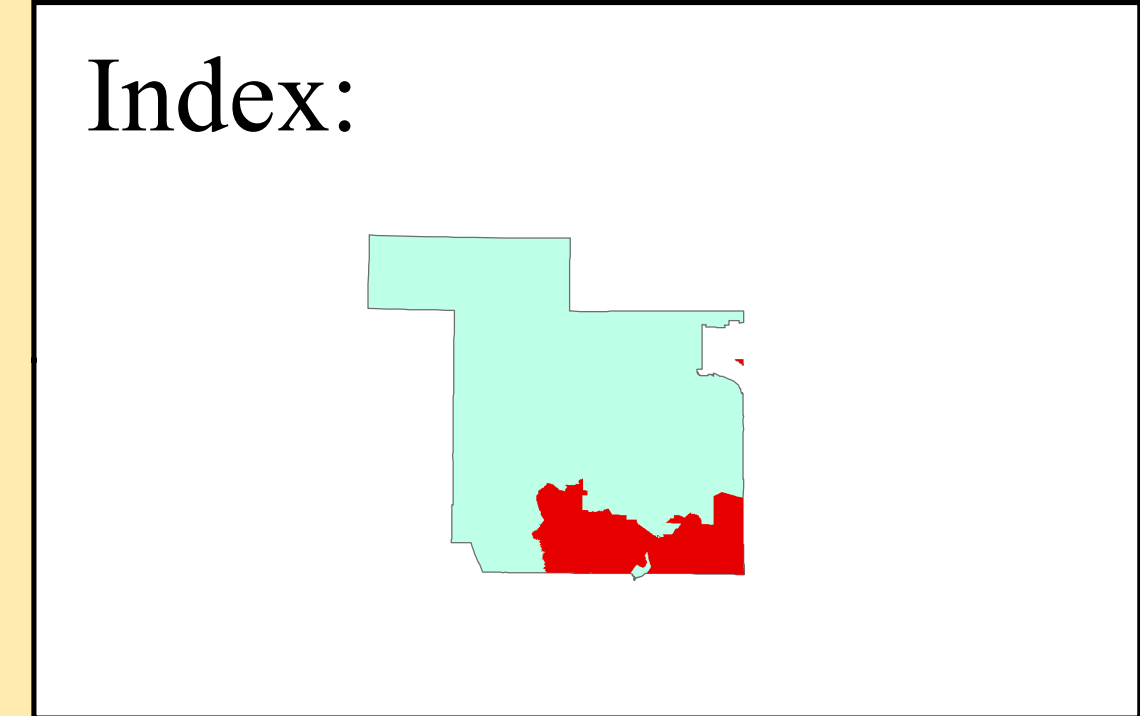

# NM State Public Regulation Commission - District 3 Map - Sandoval County, NM

January 2018

**Location:**  
Town of Bernalillo, Sandia Pueblo, Placitas, La Madera, Village of Corrales(N), City of Rio Rancho