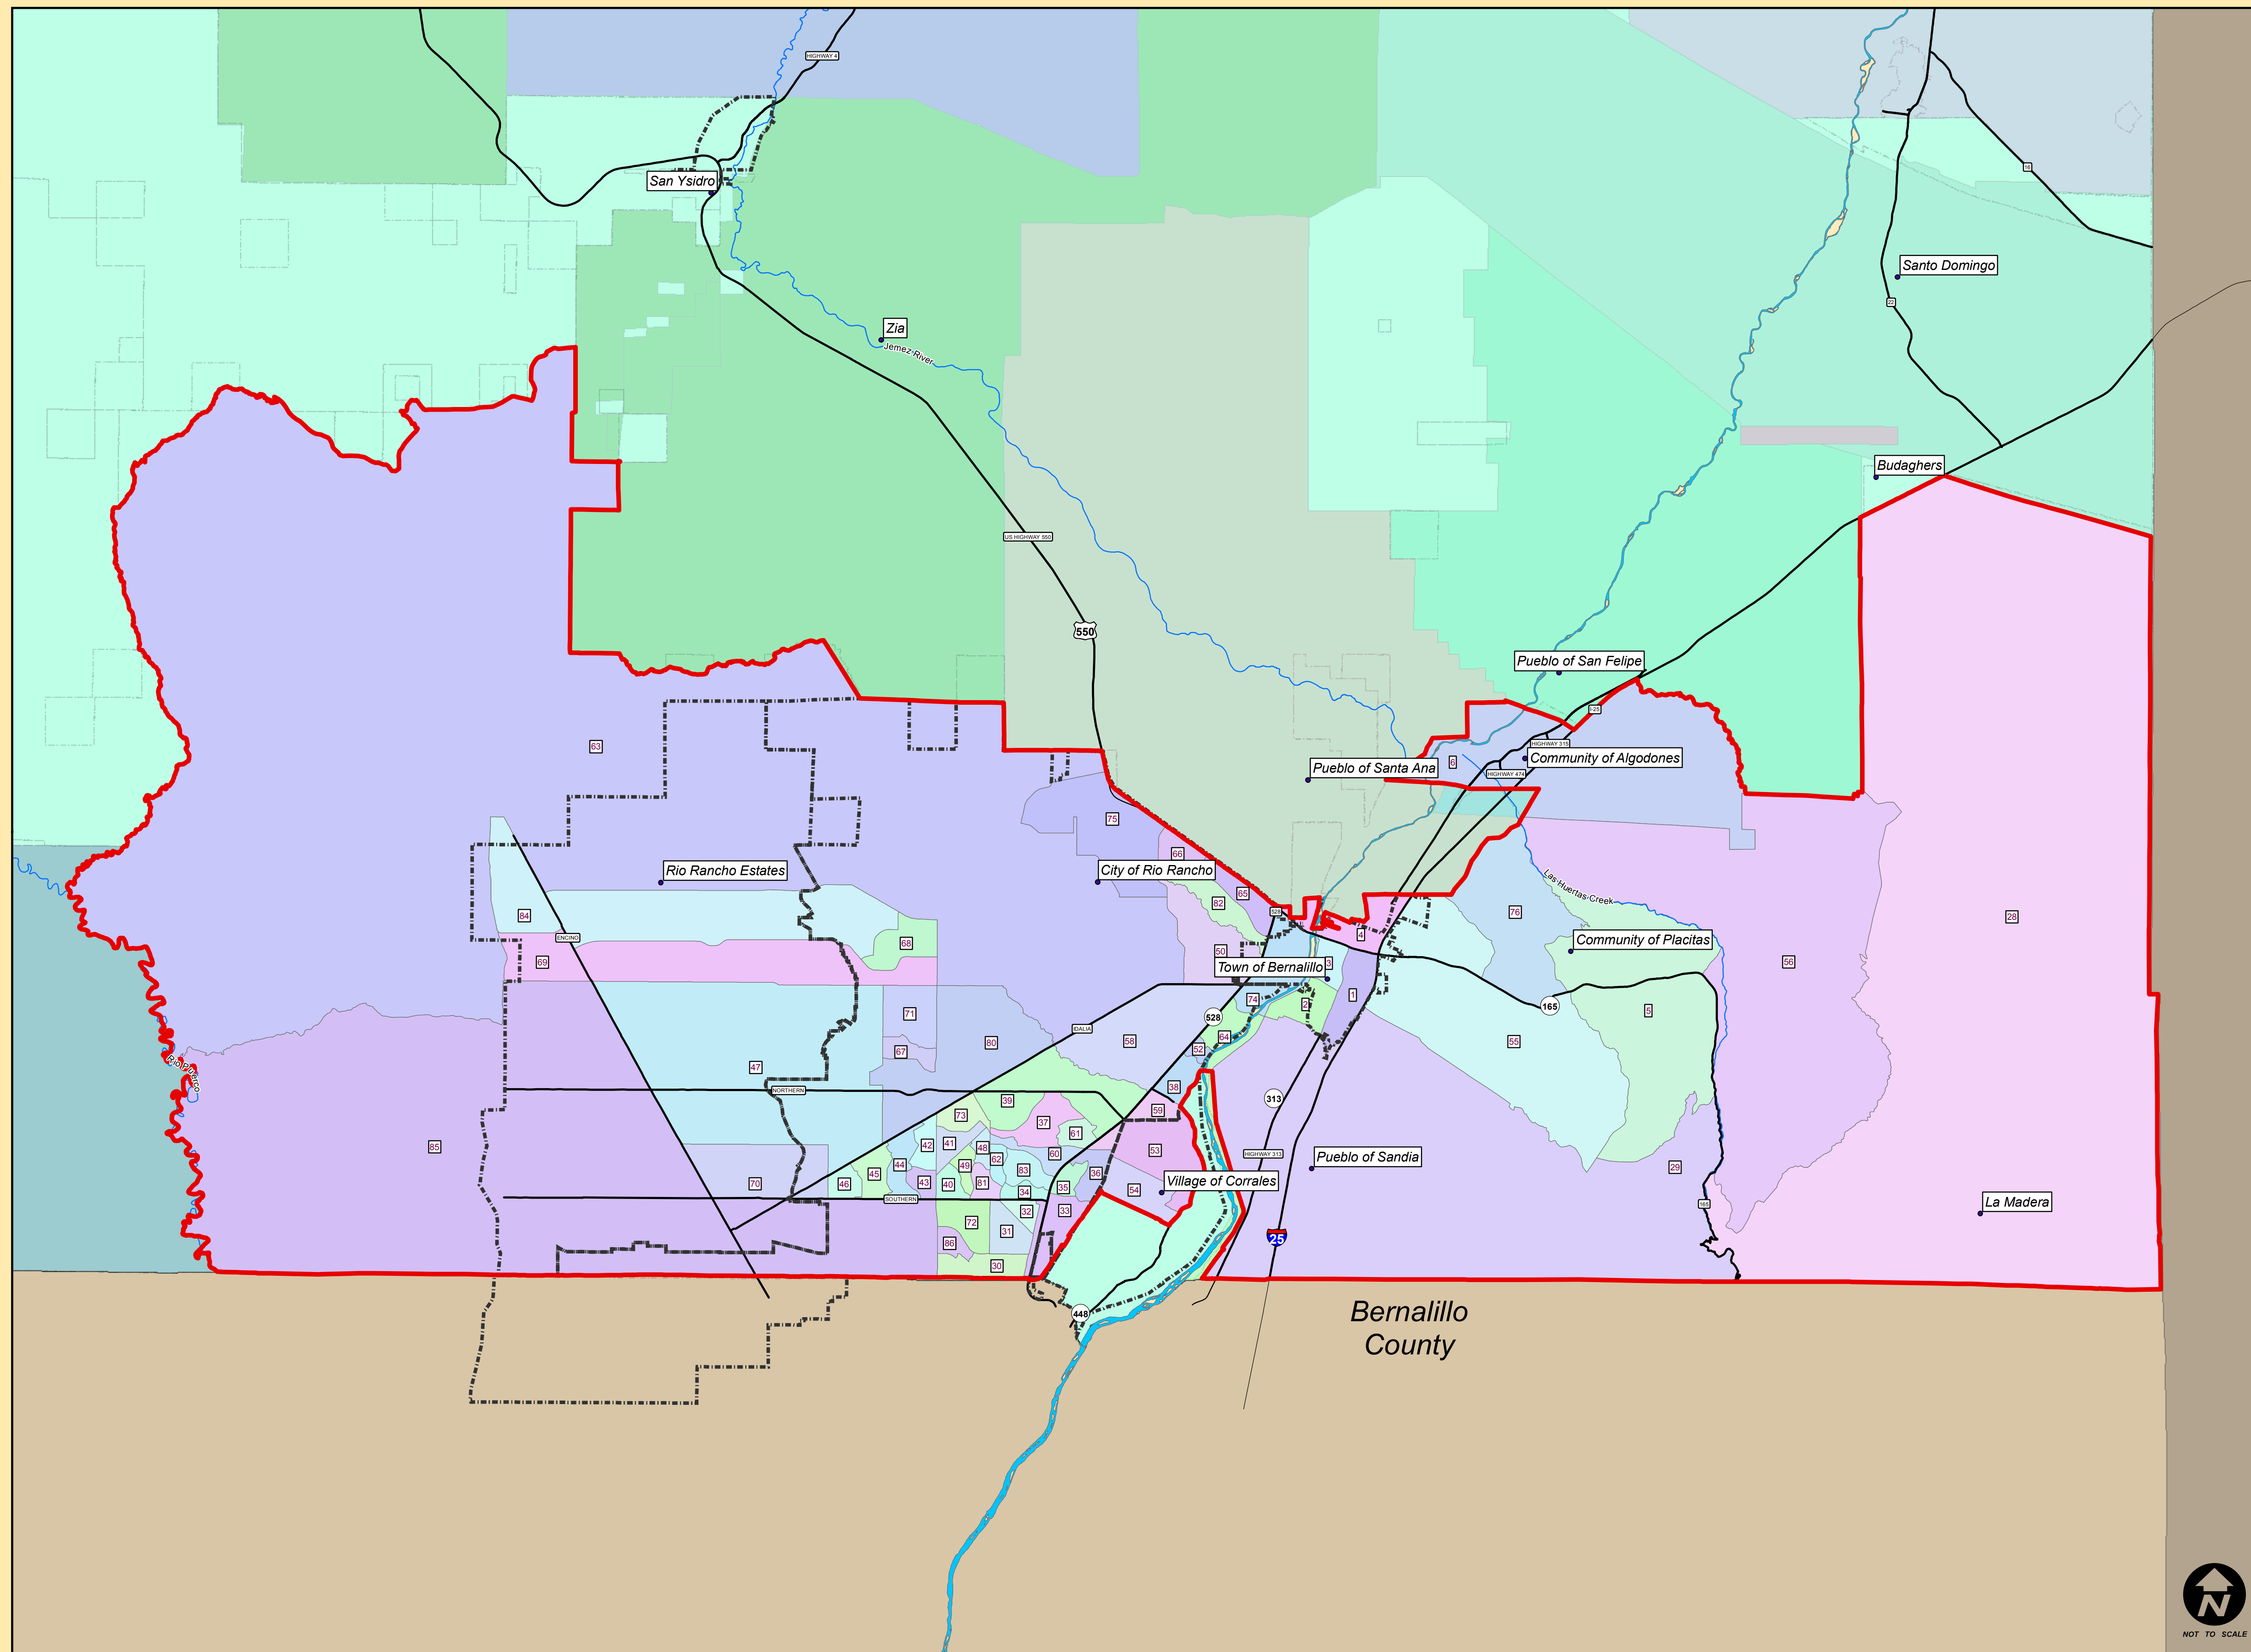

# NM State Public Regulation Commission - District 3 Map - Sandoval County, NM

January 2018

**Location:**  
Town of Bernalillo, Sandia Pueblo, Placitas, La Madera, Village of Corrales(N), City of Rio Rancho

**Disclaimer/Contact Information**

The information on this map is for reference purposes only. This is not an official document. All information should be independently verified.

Website: [sandovalcountynm.gov](http://sandovalcountynm.gov)

Map prepared by: Jeff Epler-GIS Section  
Planning and Zoning Division  
1500 Idalia RD Building D  
Bernalillo, New Mexico 87004