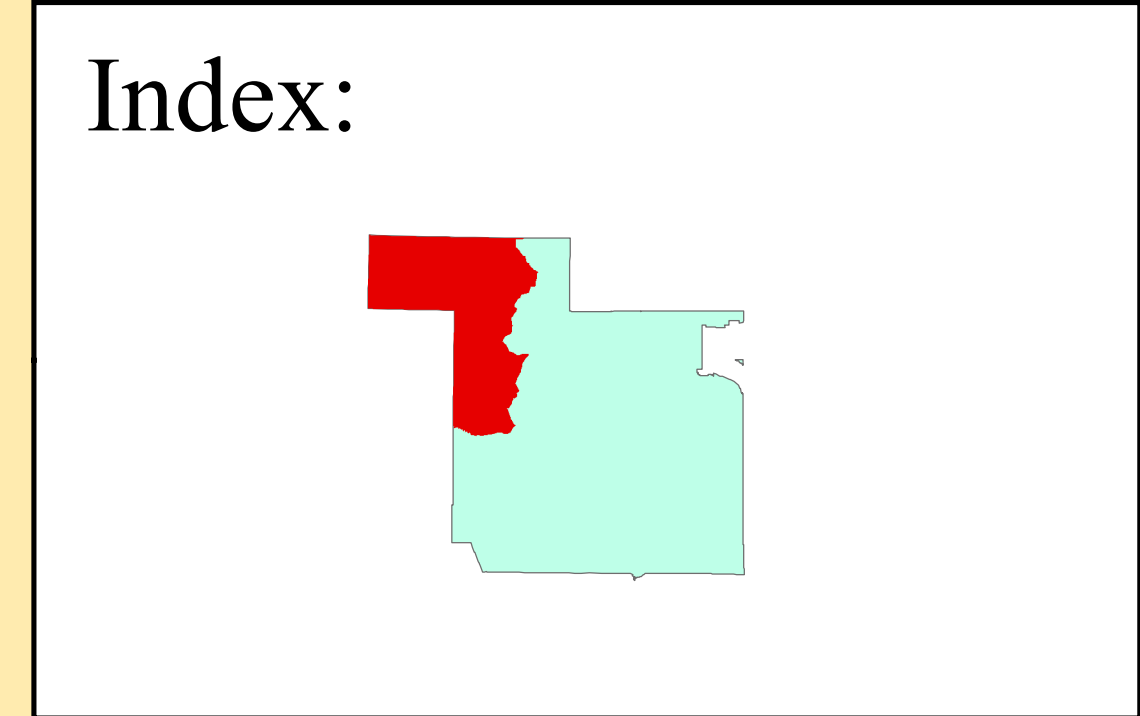

NM State Public Education Commission - District 5 Map - Sandoval County, NM

January 2018

Location:
 Northwest Sandoval County
 Counselors, Ojo Encino Navajo Chapter,
 Torreon Navajo Chapter

Precincts

24	25	26
----	----	----

Municipality Boundaries
 State PEC District 5 Boundary

Disclaimer/Contact Information

The information on this map is for reference purposes only. This is not an official document. All information should be independently verified.