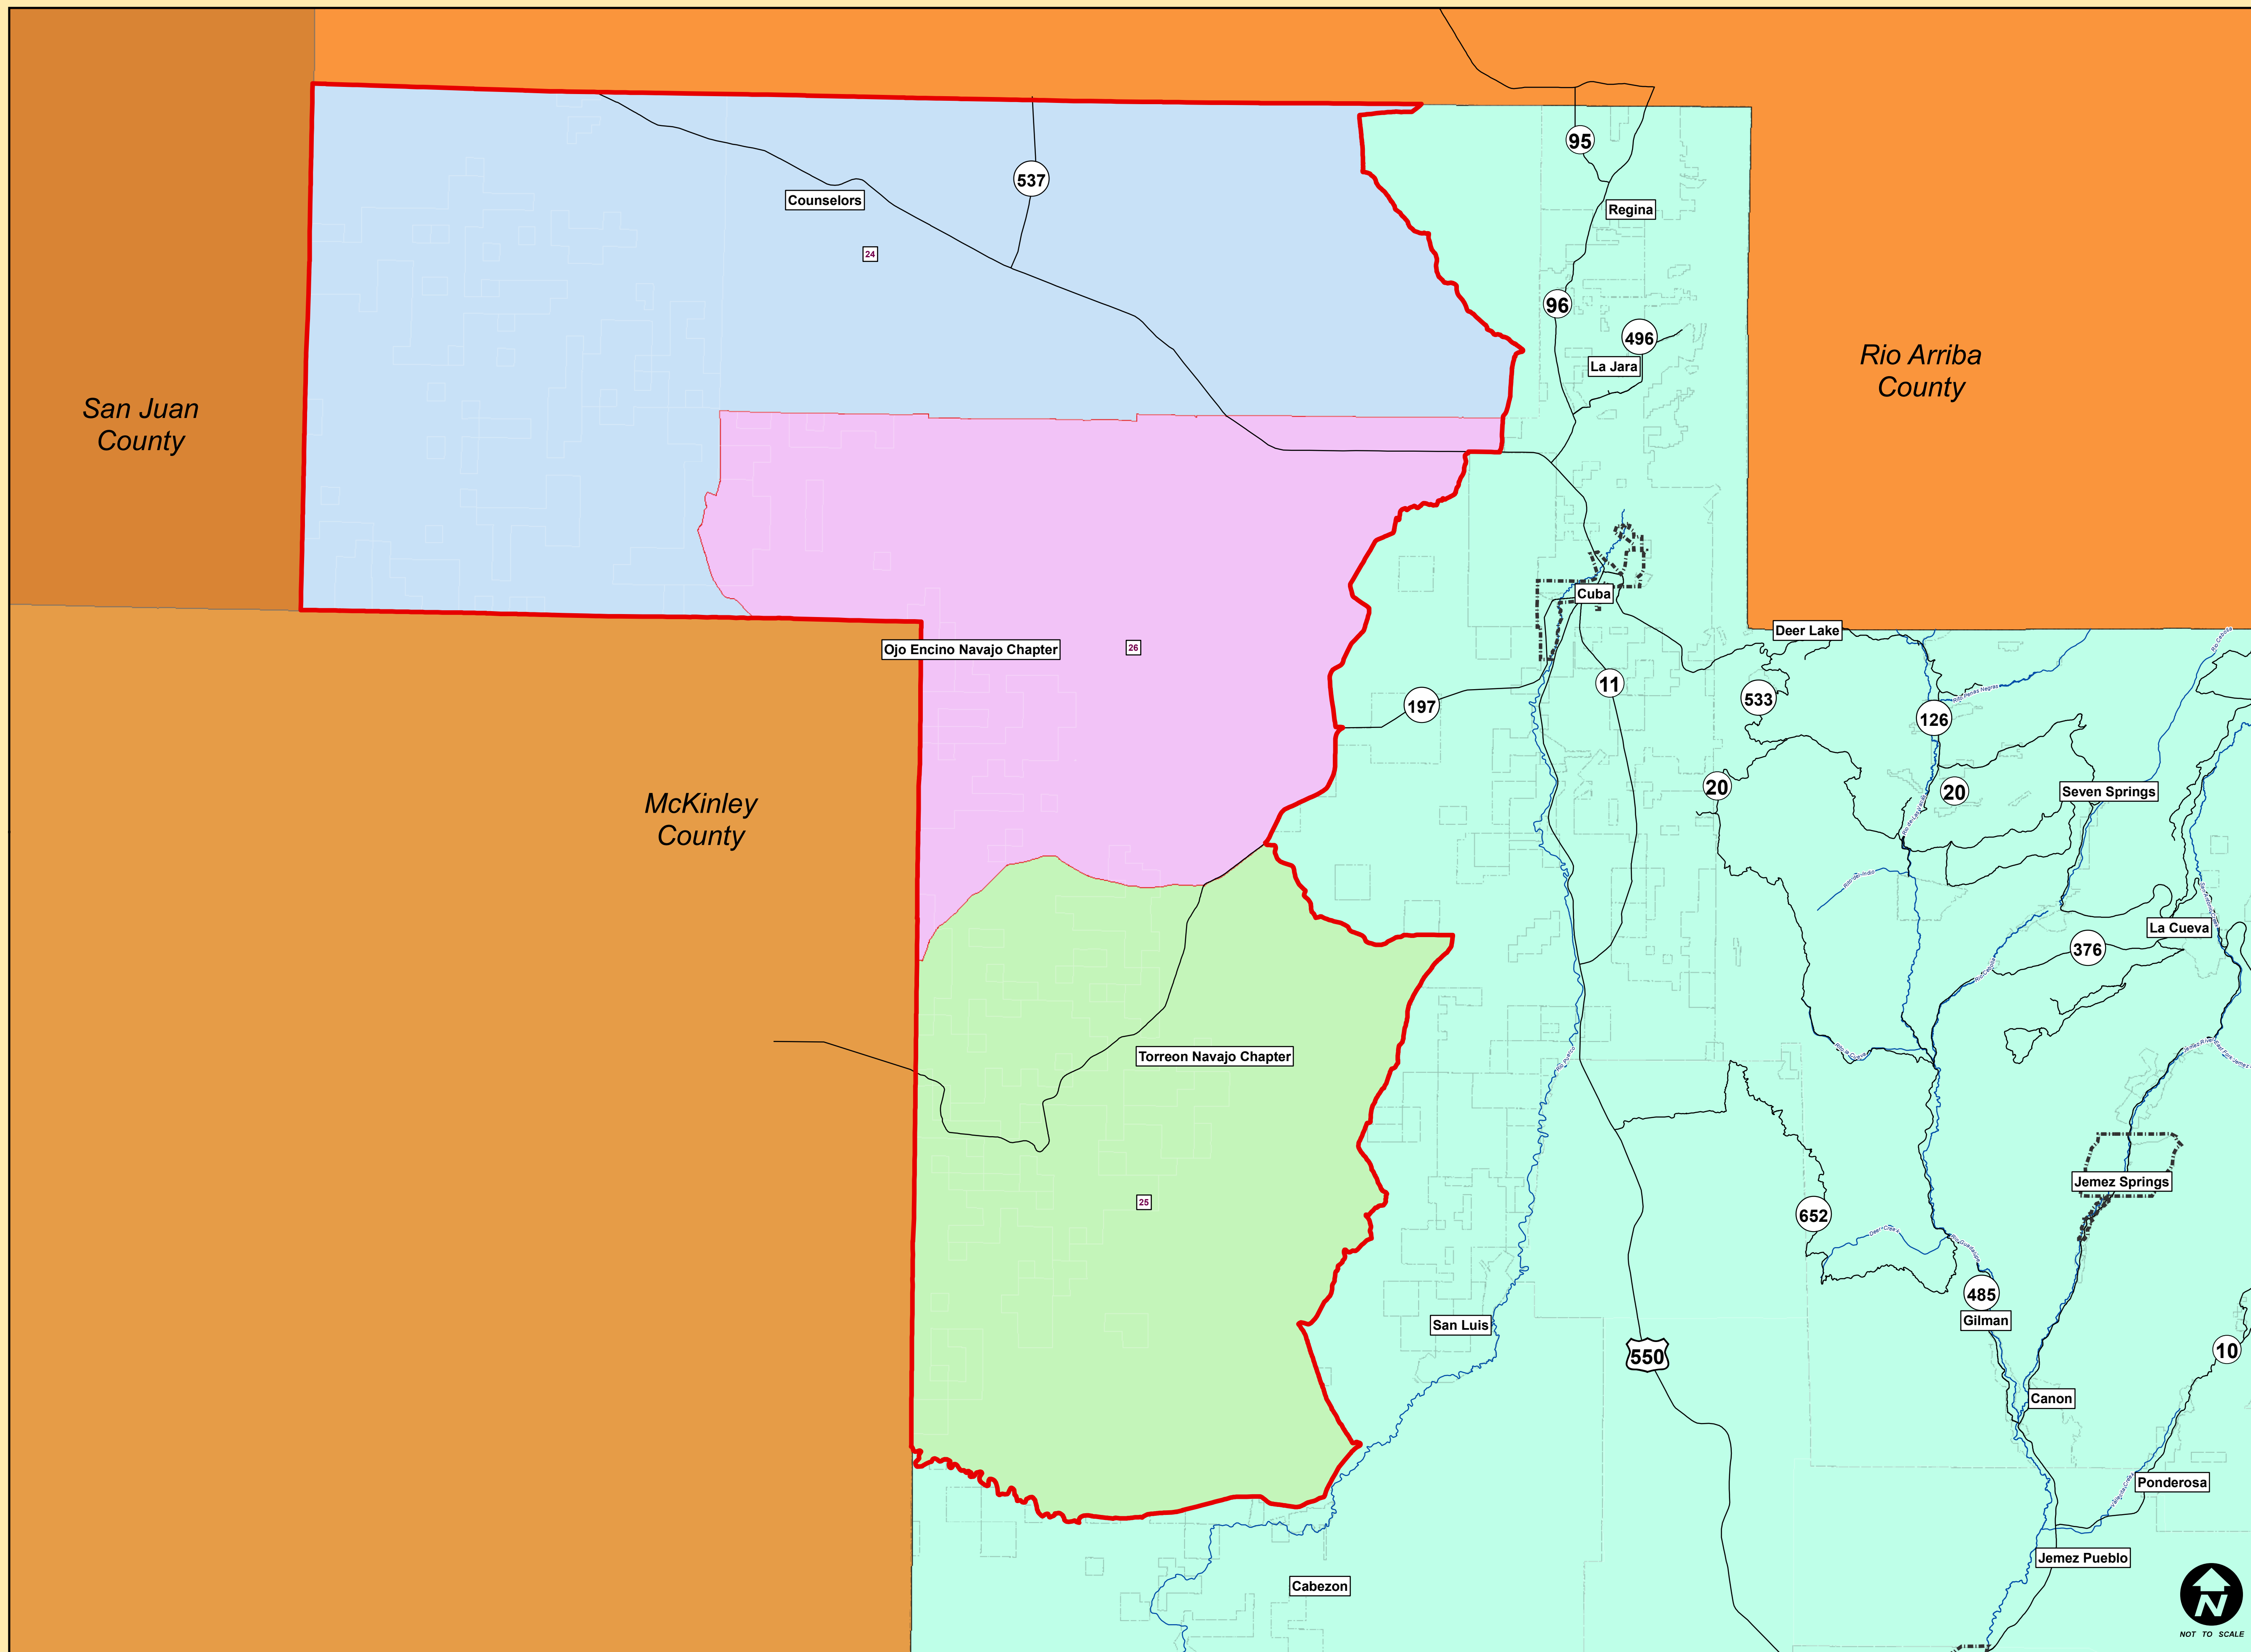

NM State Public Education Commission - District 5 Map - Sandoval County, NM

January 2018

Location:
 Northwest Sandoval County
 Counselors, Ojo Encino Navajo Chapter,
 Torreon Navajo Chapter

Precincts

24	25	26
----	----	----

Municipality Boundaries
 State PEC District 5 Boundary

Disclaimer/Contact Information

The information on this map is for reference purposes only. This is not an official document. All information should be independently verified.

Website: sandovalcountynm.gov

Map prepared by: Jeff Epler-GIS Section
 Planning and Zoning Division
 1500 Idalia RD Building D
 Bernalillo, New Mexico 87004