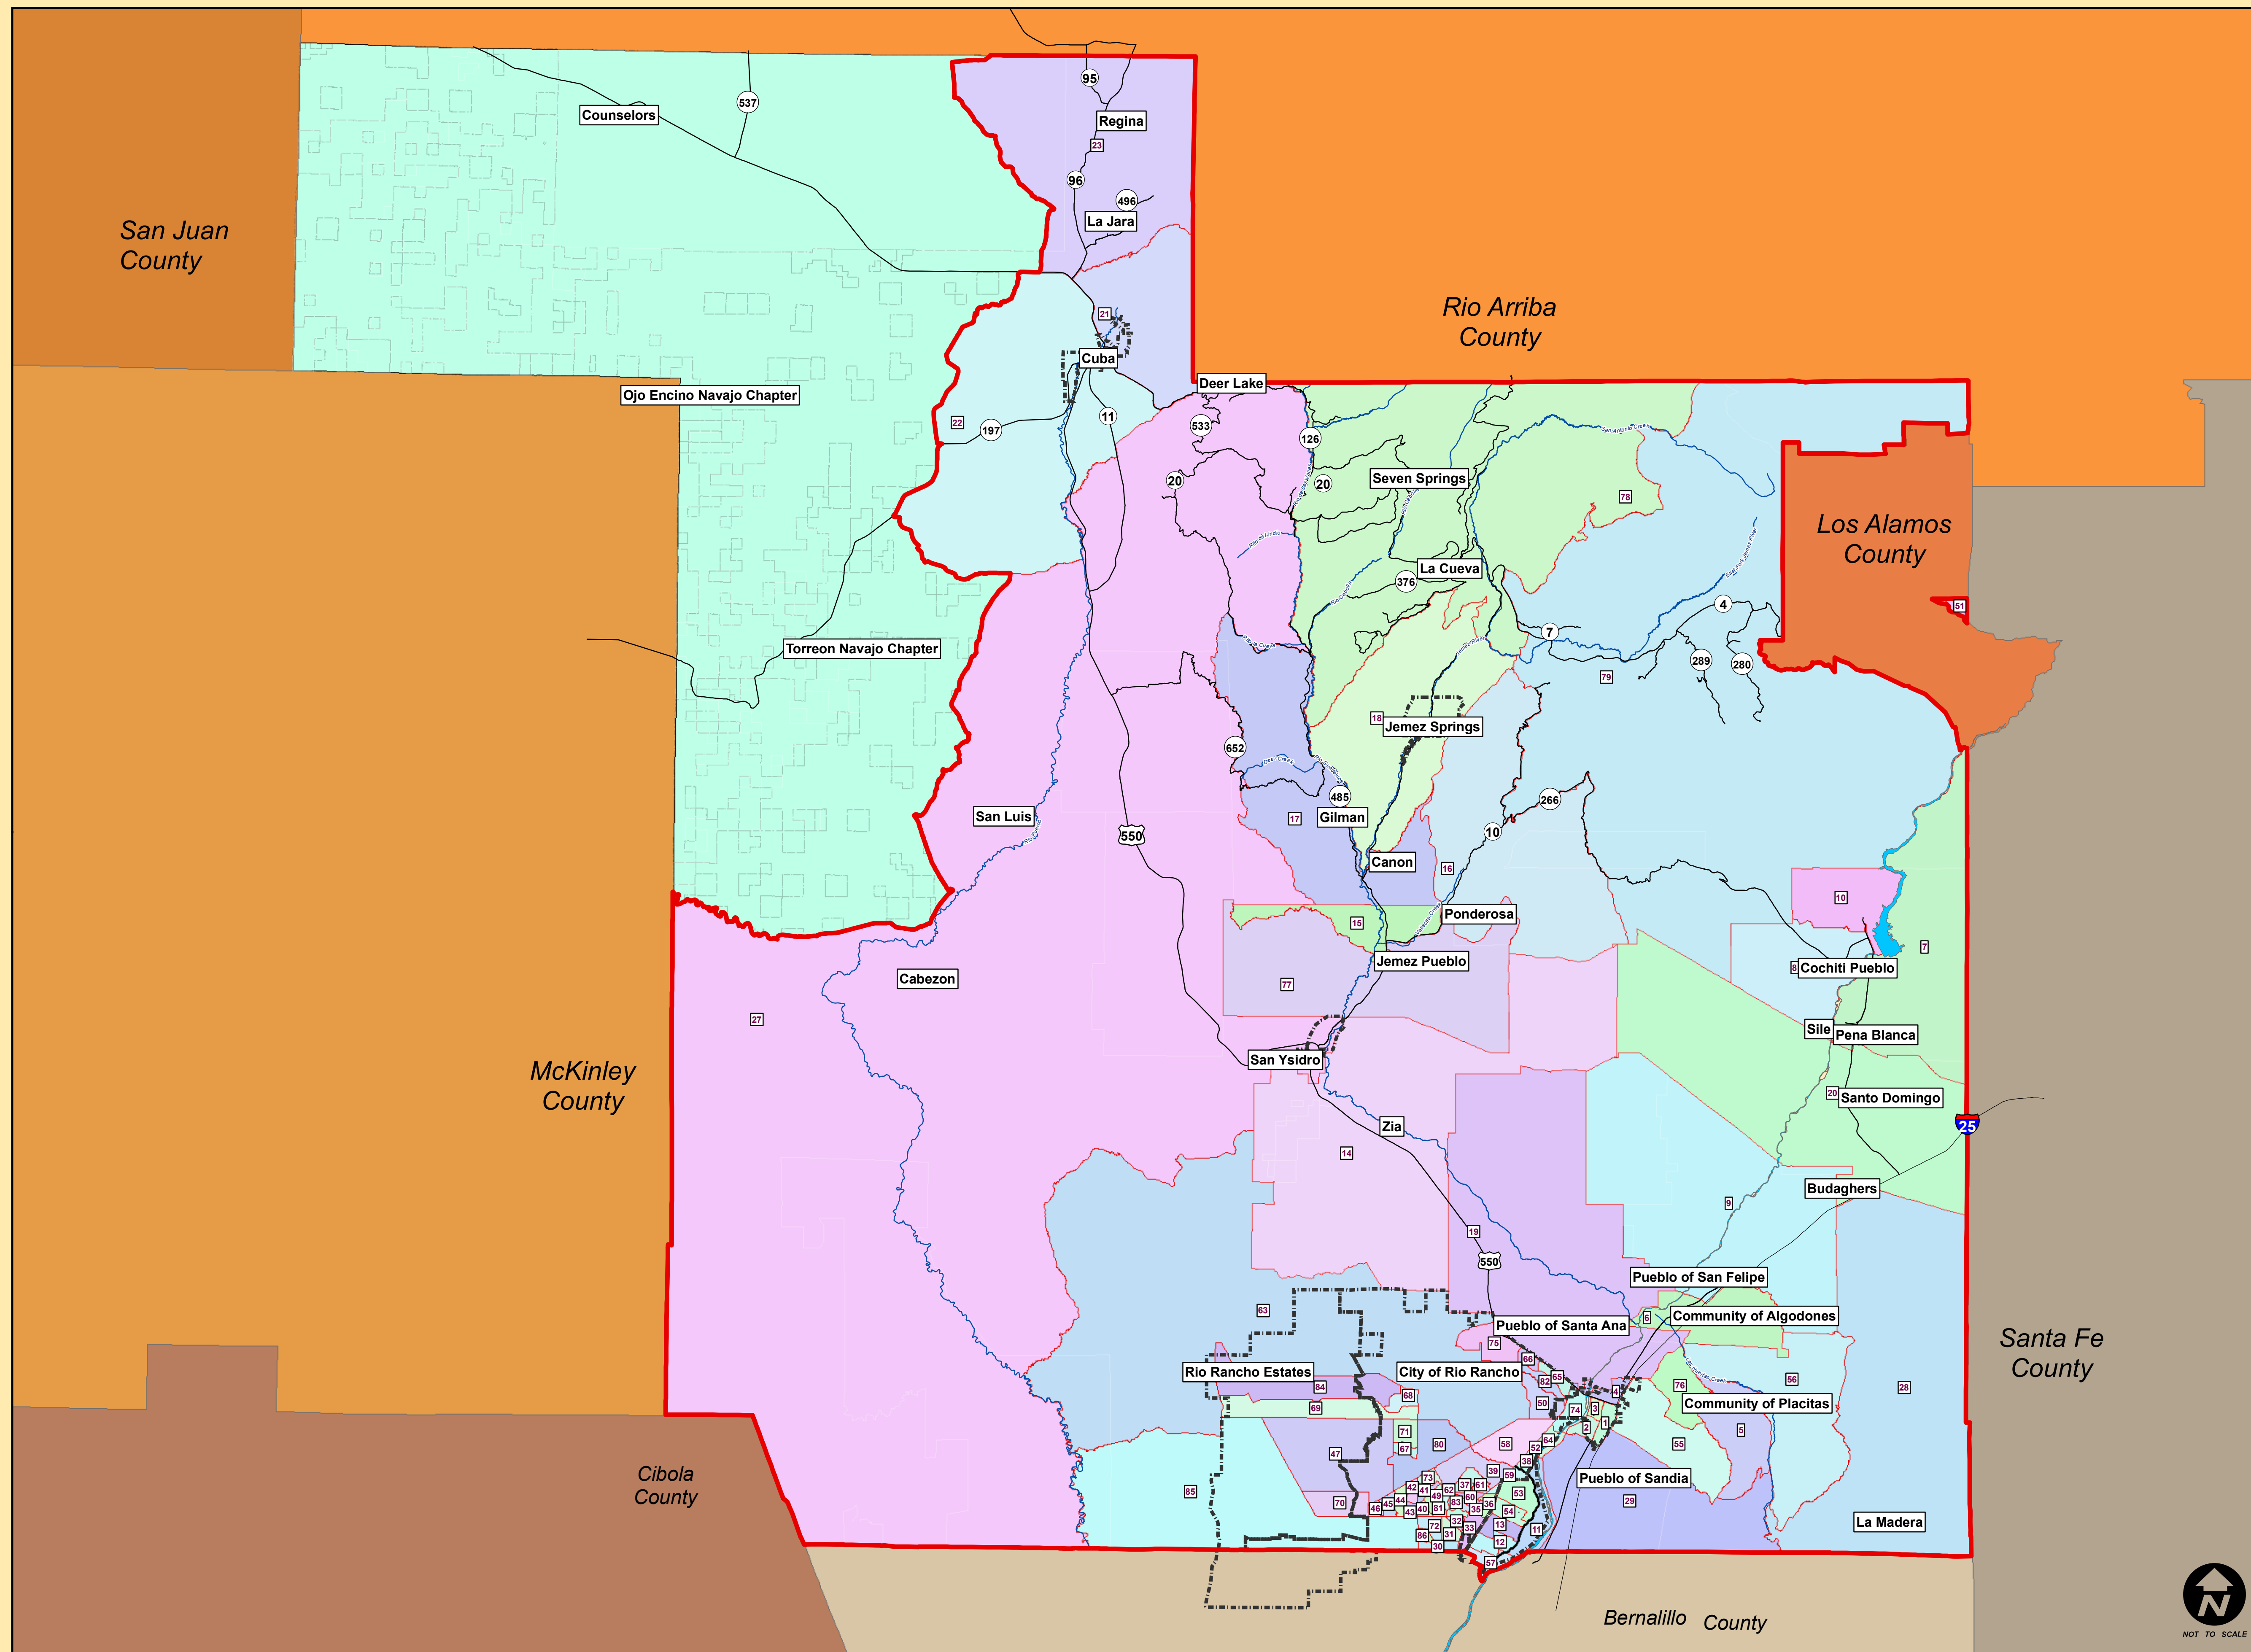

# NM State Public Education Commission - District 4 Map - Sandoval County, NM

January 2018

**Location:**  
Village of Jemez Springs, Town of Cuba, Jemez Pueblo, Zia Pueblo, Cochiti Pueblo, Pena Blanca, Santo Domingo Pueblo, San Felipe Pueblo, Santa Ana Pueblo, Budaghers, City of Rio Rancho, Village of Corrales, Sandia Pueblo,

**Disclaimer/Contact Information**  
The information on this map is for reference purposes only. This is not an official document. All information should be independently verified.  
  
Website: [sandovalcountynm.gov](http://sandovalcountynm.gov)  
  
Map prepared by: Jeff Epler-GIS Section  
Planning and Zoning Division  
1500 Idalia RD Building D  
Bernalillo, New Mexico 87004