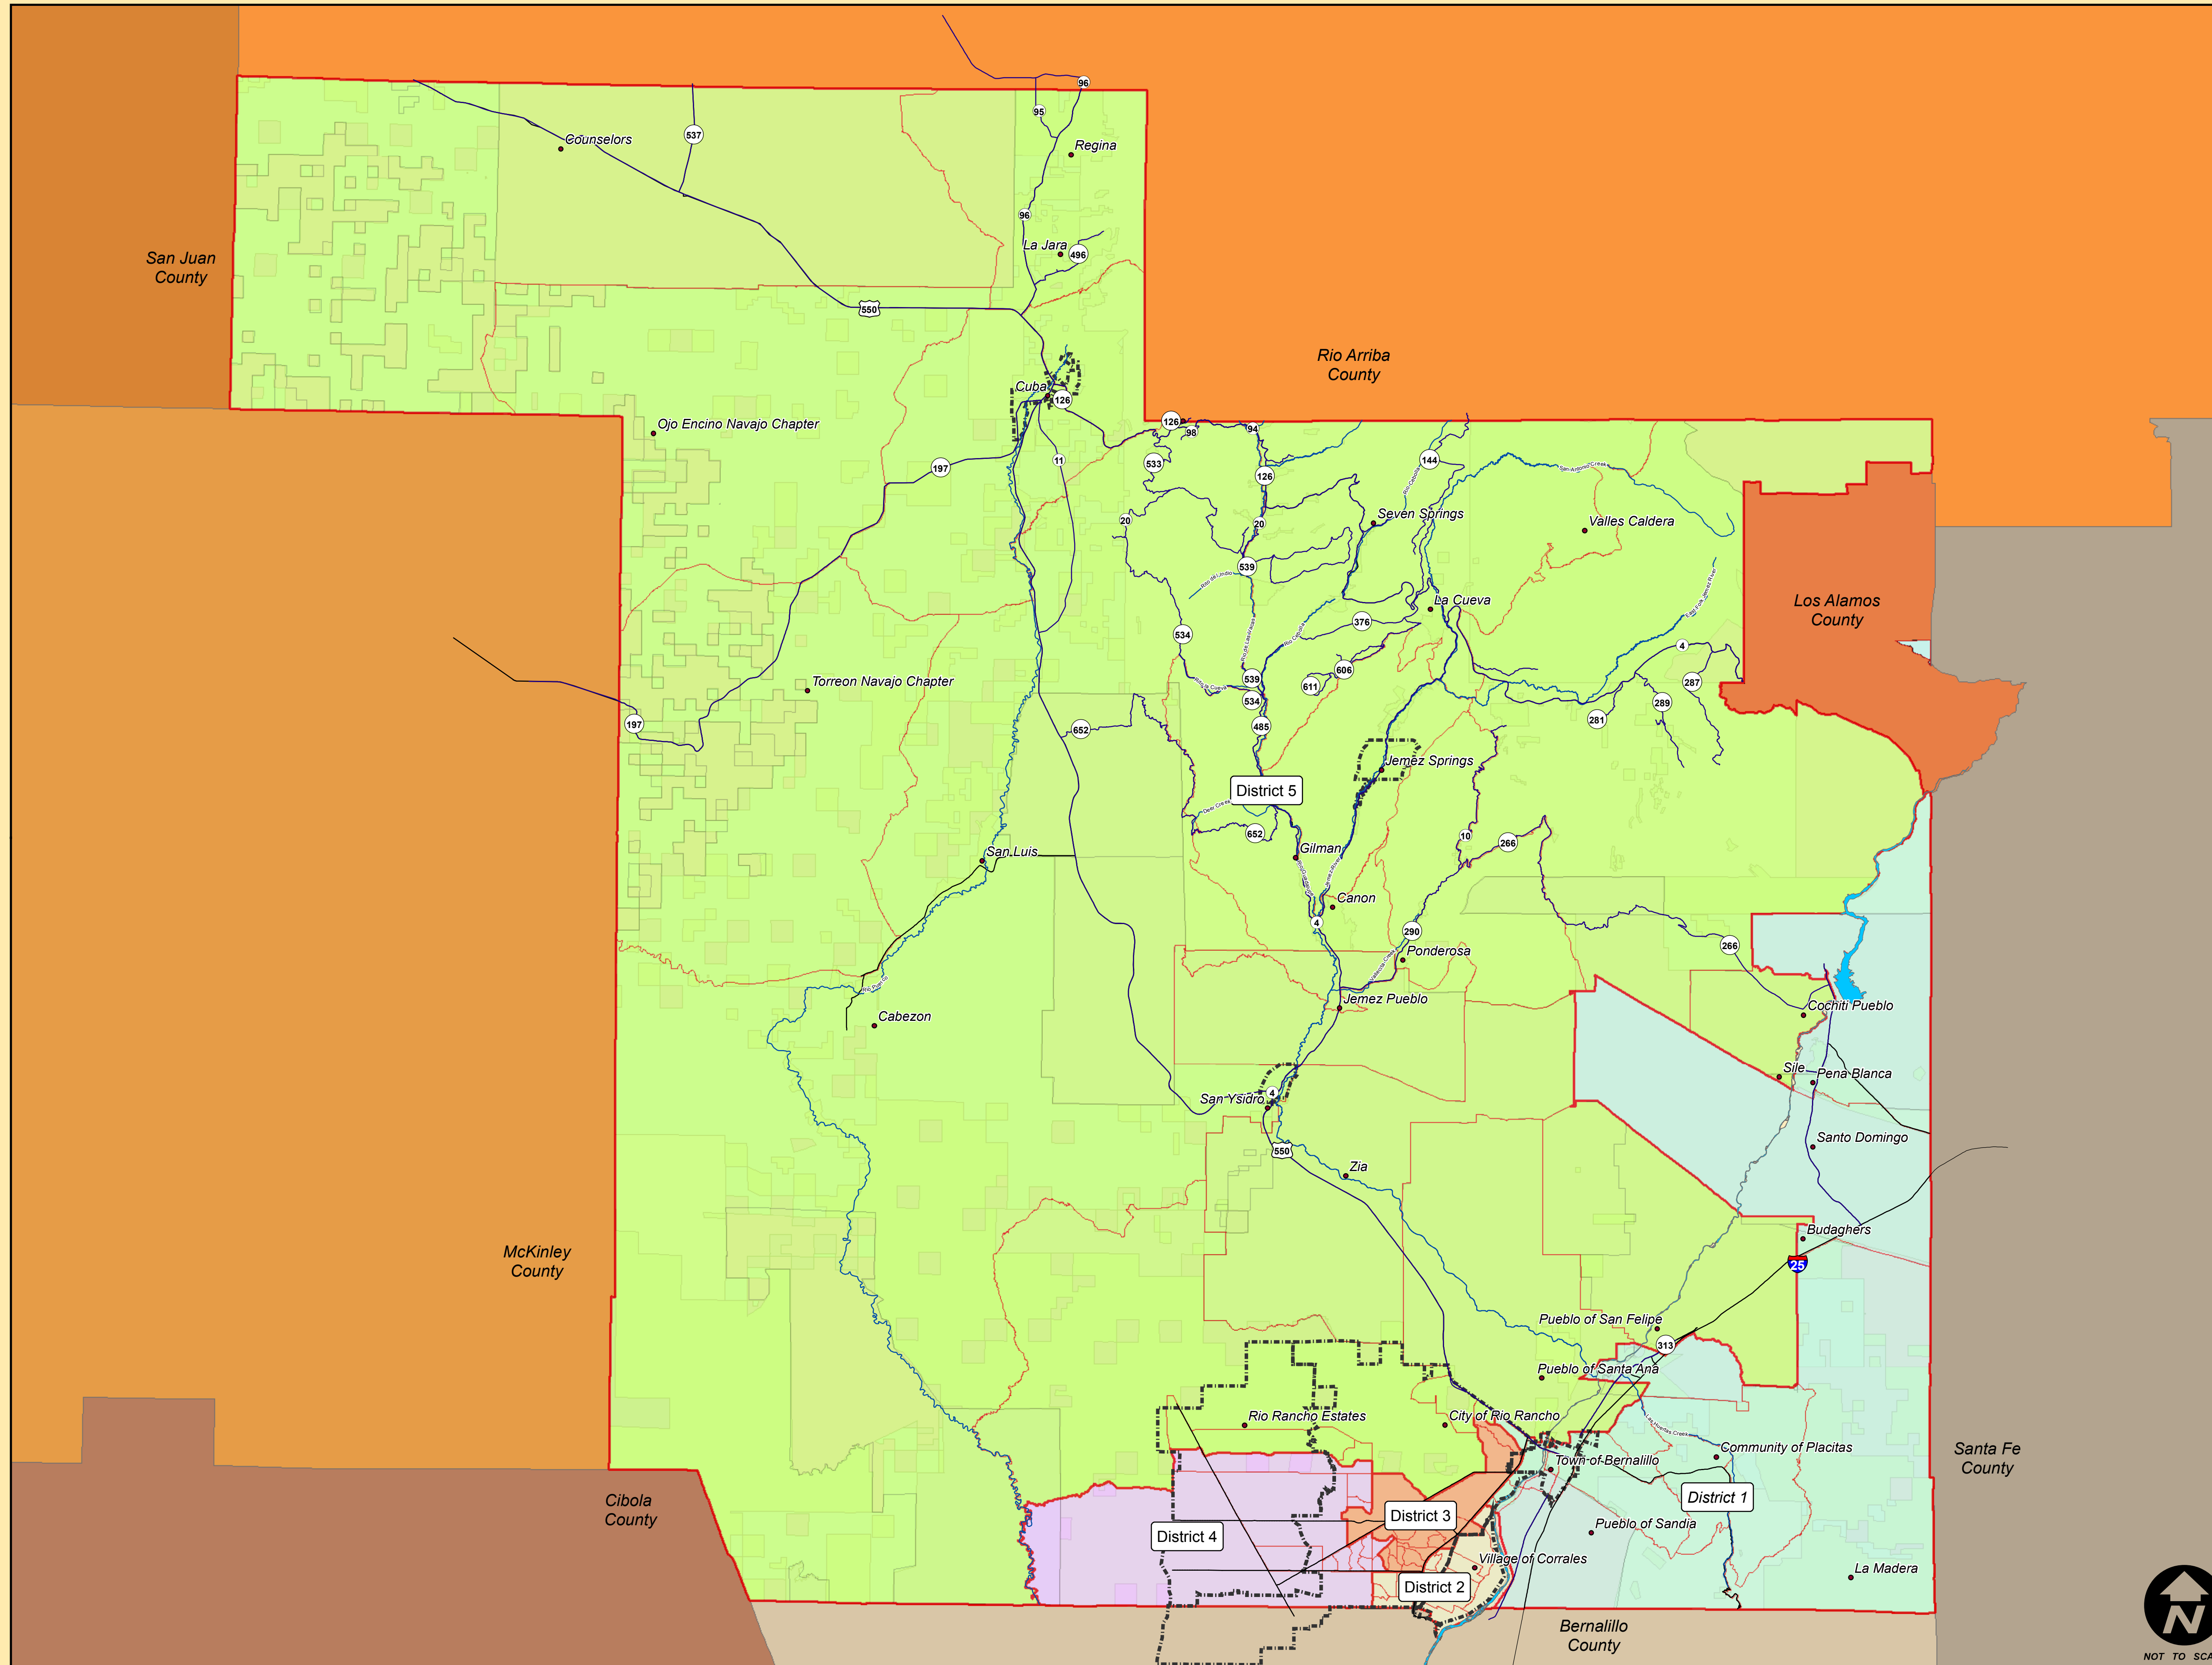

Sandoval County Commission District Map - Sandoval County, NM

Final April 30, 2013

Location:
Sandoval County, NM

- Legend**
- Municipality Boundaries
 - Commission 1 Boundary
 - Commission 2 Boundary
 - Commission 3 Boundary
 - Commission 4 Boundary
 - Commission 5 Boundary

Disclaimer/Contact Information

The information on this map is for reference purposes only. This is not an official document. All information should be independently verified.

Website: sandovalcountynm.gov

Map prepared by: Jeff Epler-GIS Section
Planning and Zoning Division
1500 Idalia RD Building D
Bernalillo, New Mexico 87004

REVIEWED JANUARY 9, 2018